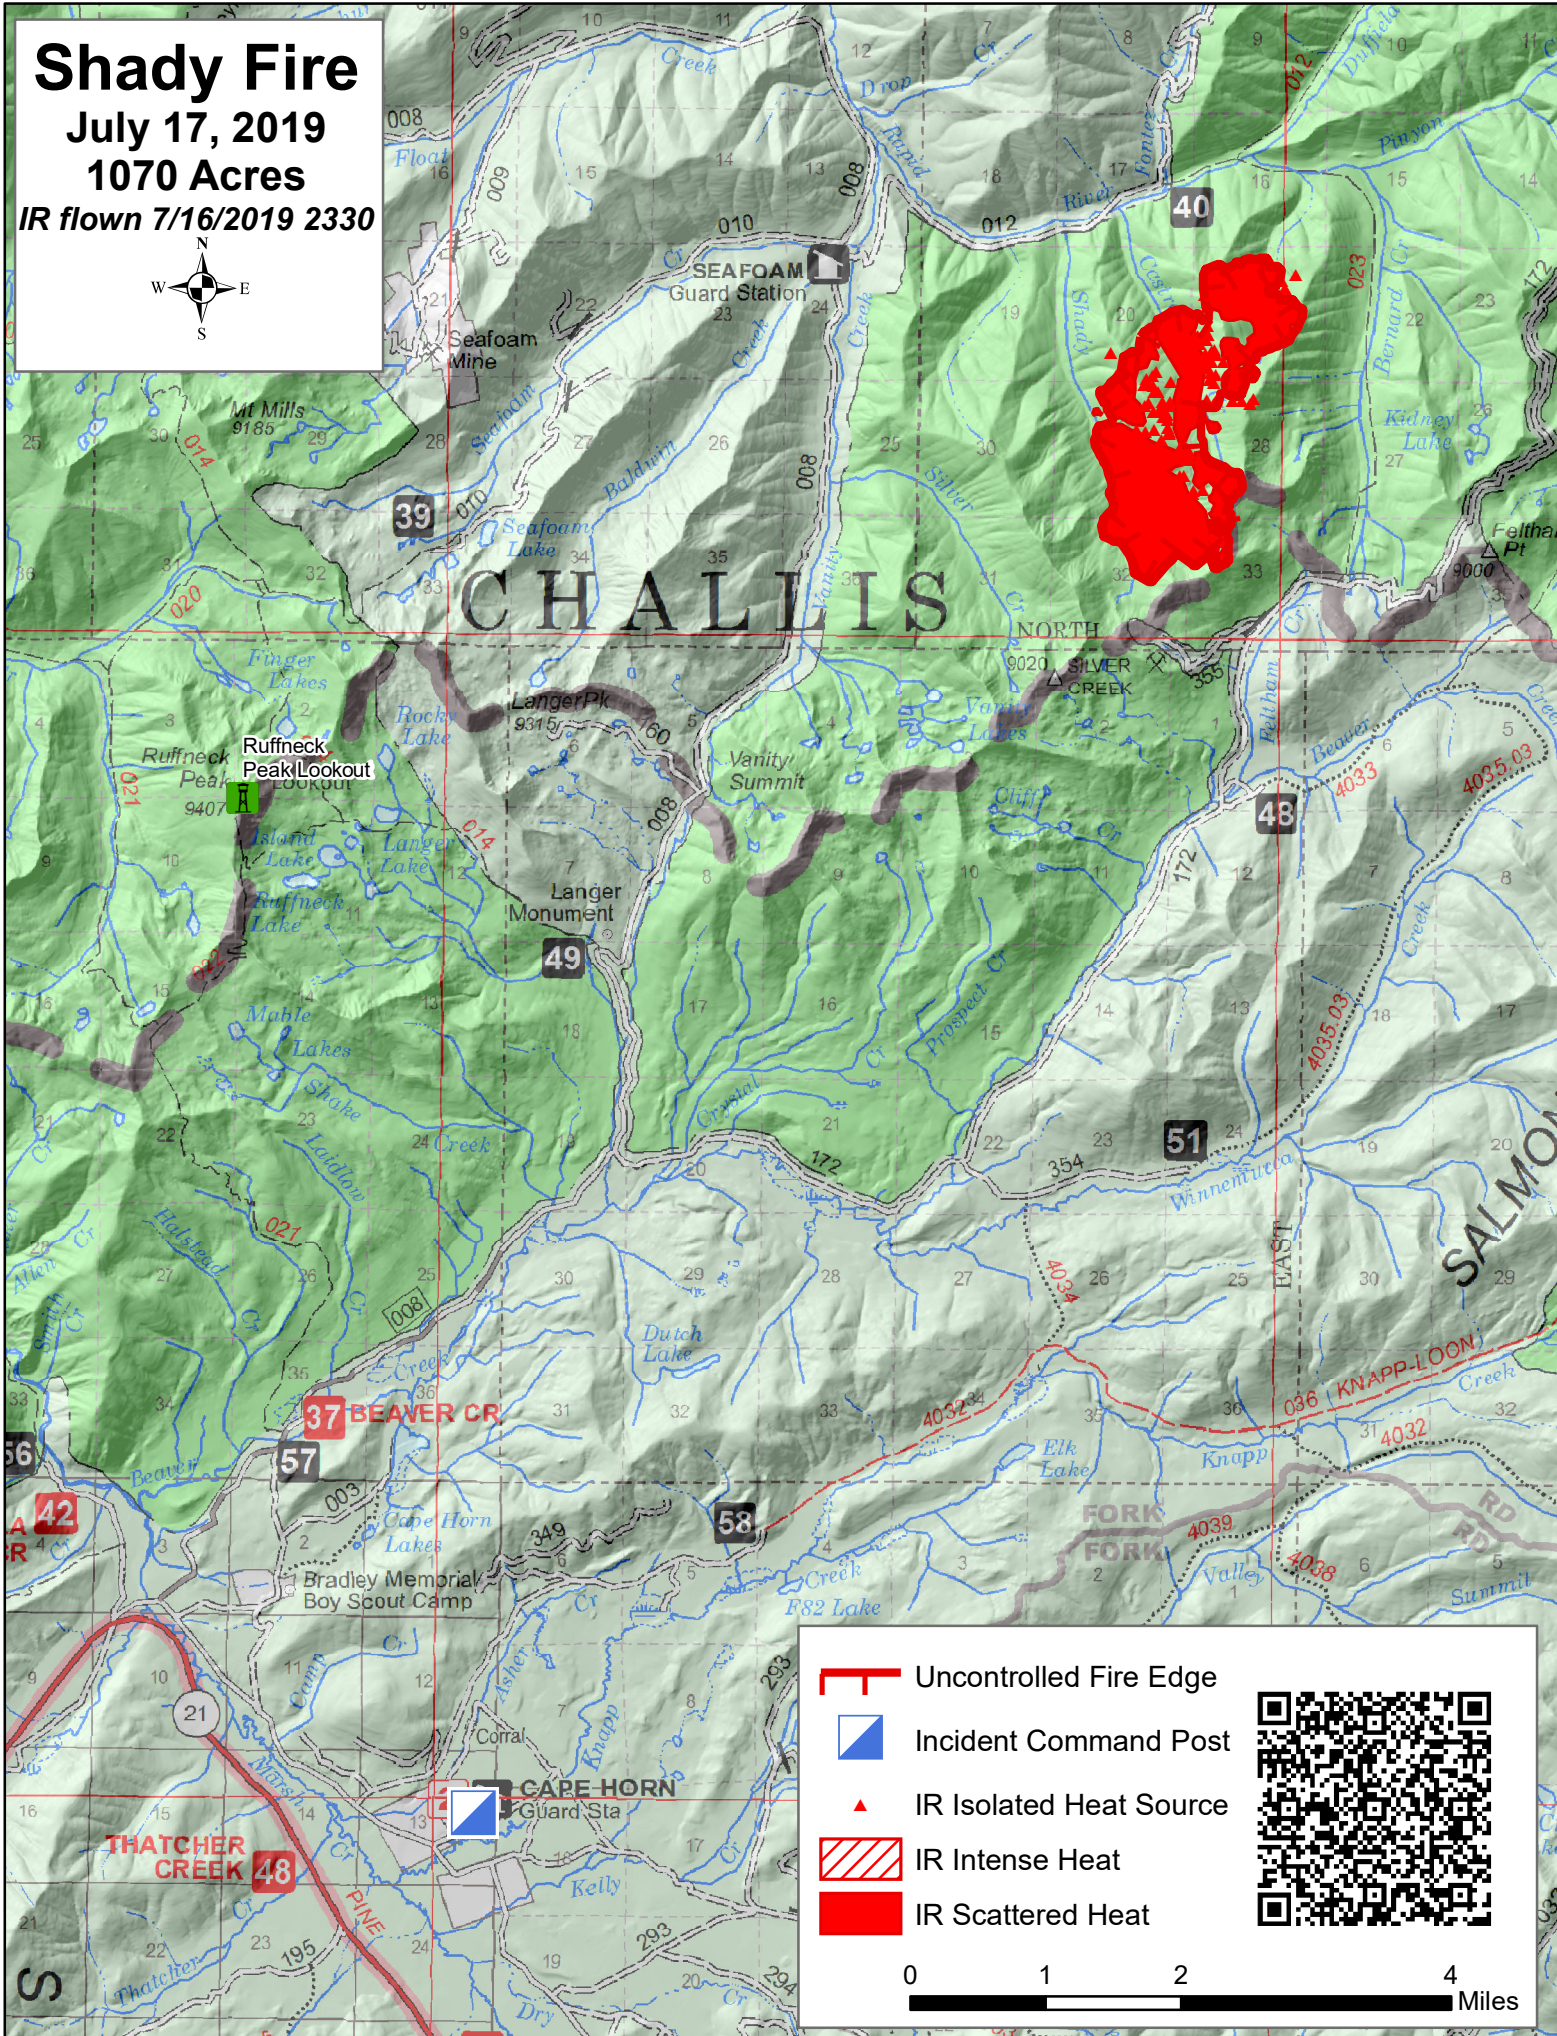

Shady Fire

July 17, 2019

1070 Acres

IR flown 7/16/2019 2330

 Uncontrolled Fire Edge

 Incident Command Post

 IR Isolated Heat Source

 IR Intense Heat

 IR Scattered Heat

0 1 2 4 Miles