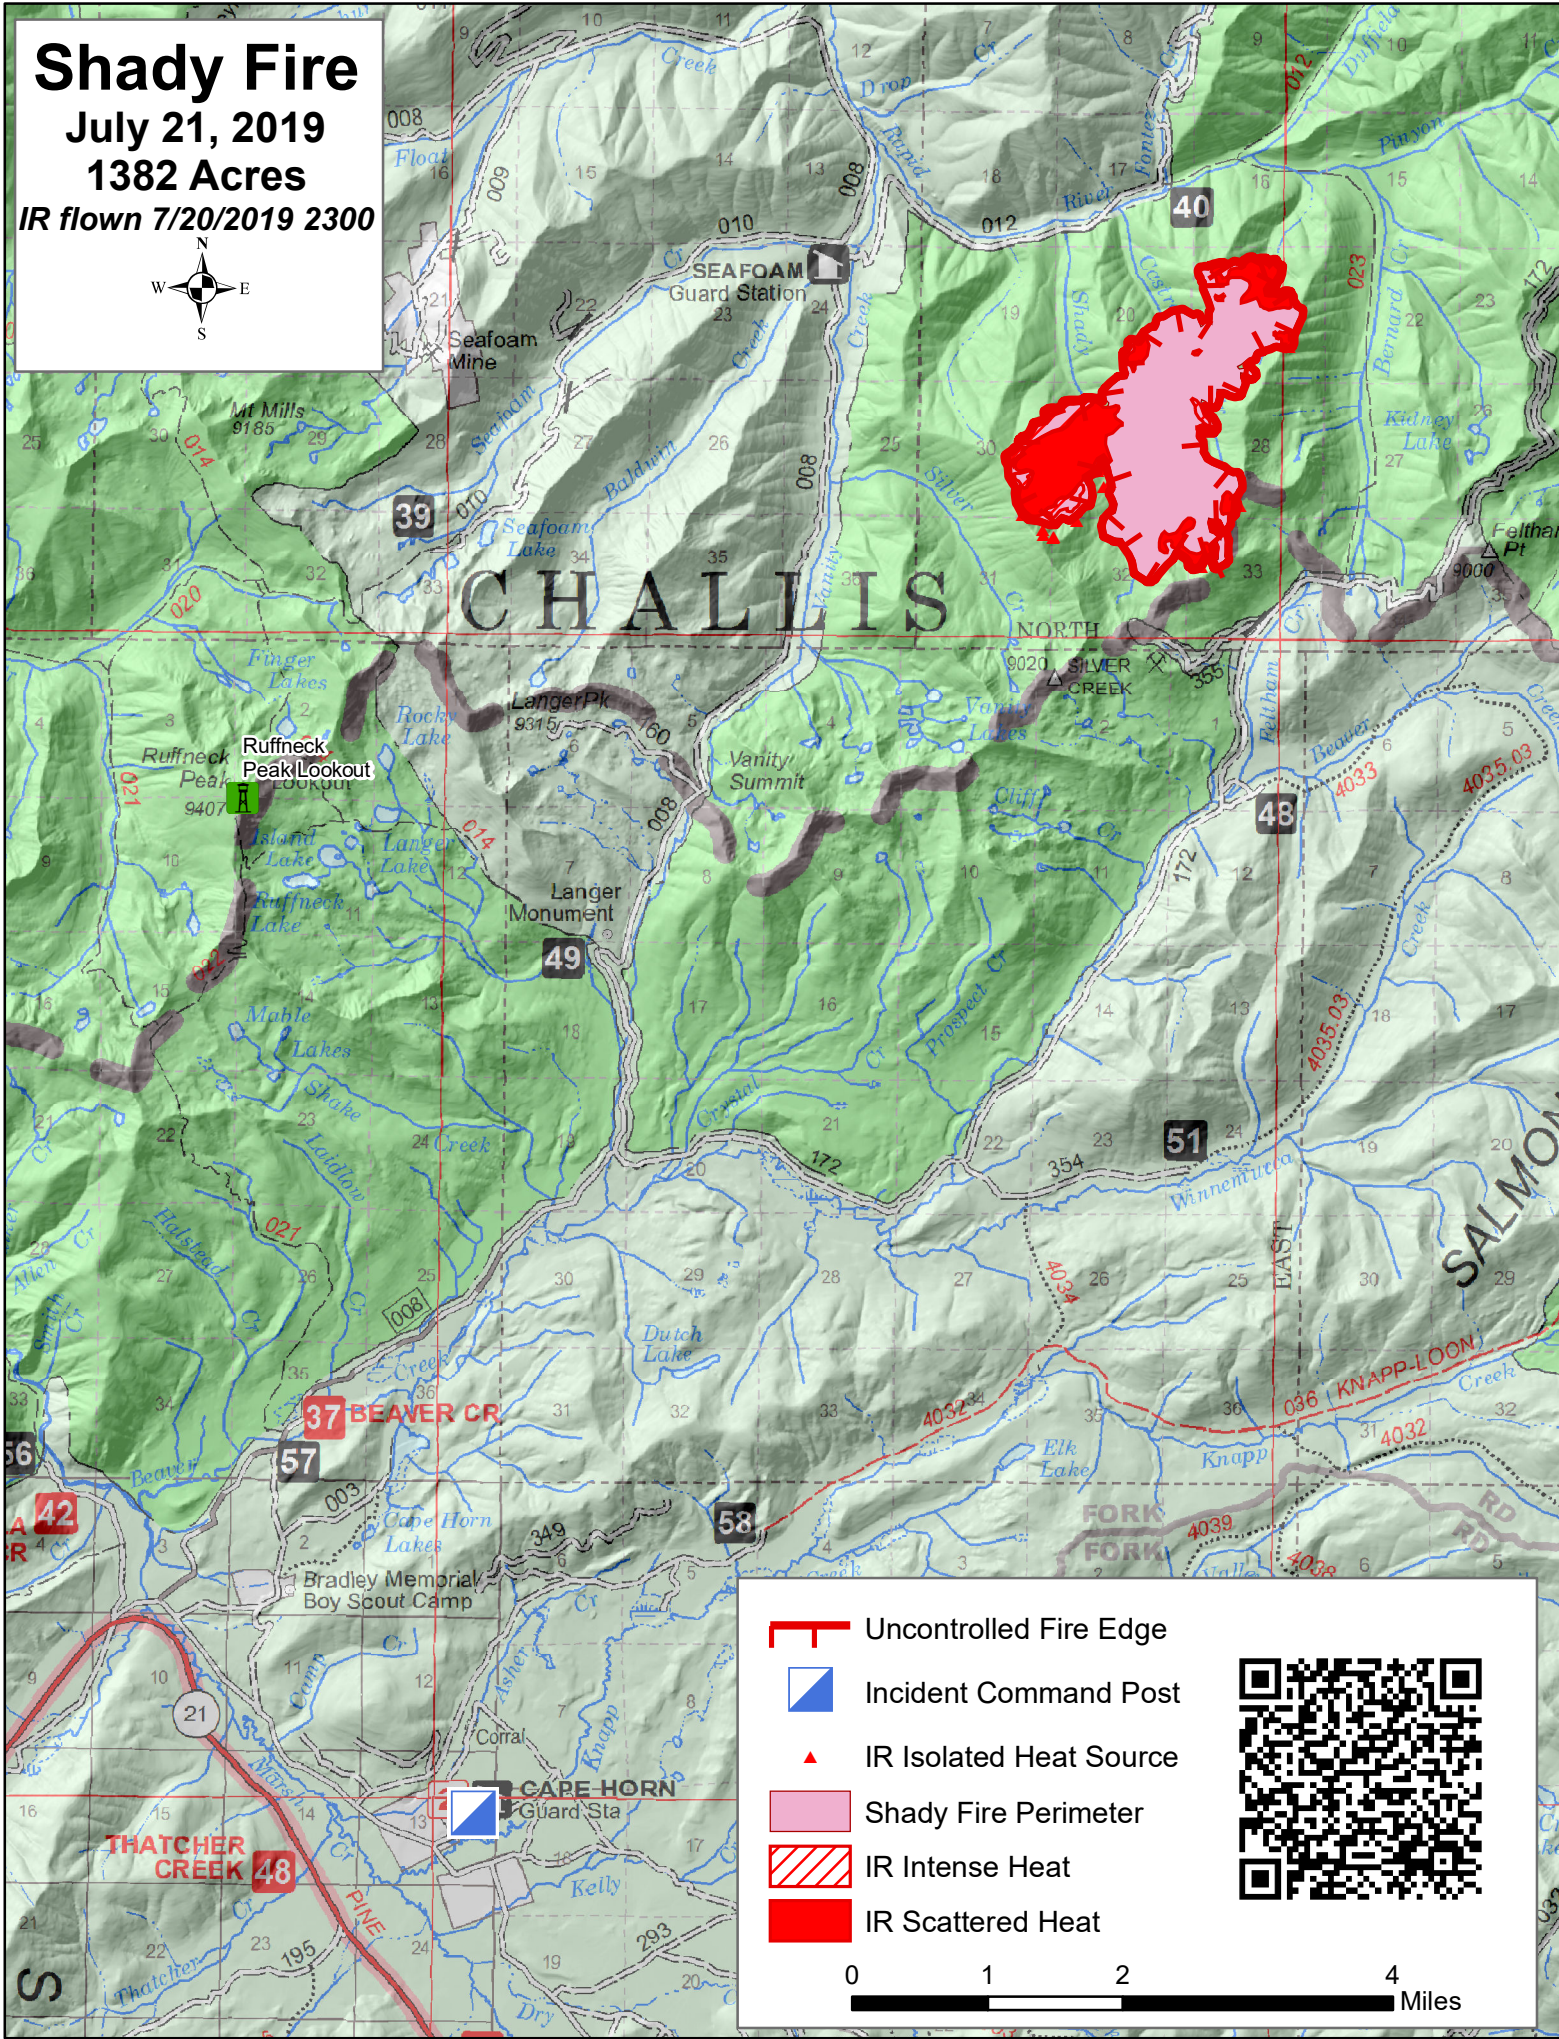

# Shady Fire

July 21, 2019  
1382 Acres  
IR flown 7/20/2019 2300

	Uncontrolled Fire Edge
	Incident Command Post
	IR Isolated Heat Source
	Shady Fire Perimeter
	IR Intense Heat
	IR Scattered Heat

0 1 2 4 Miles