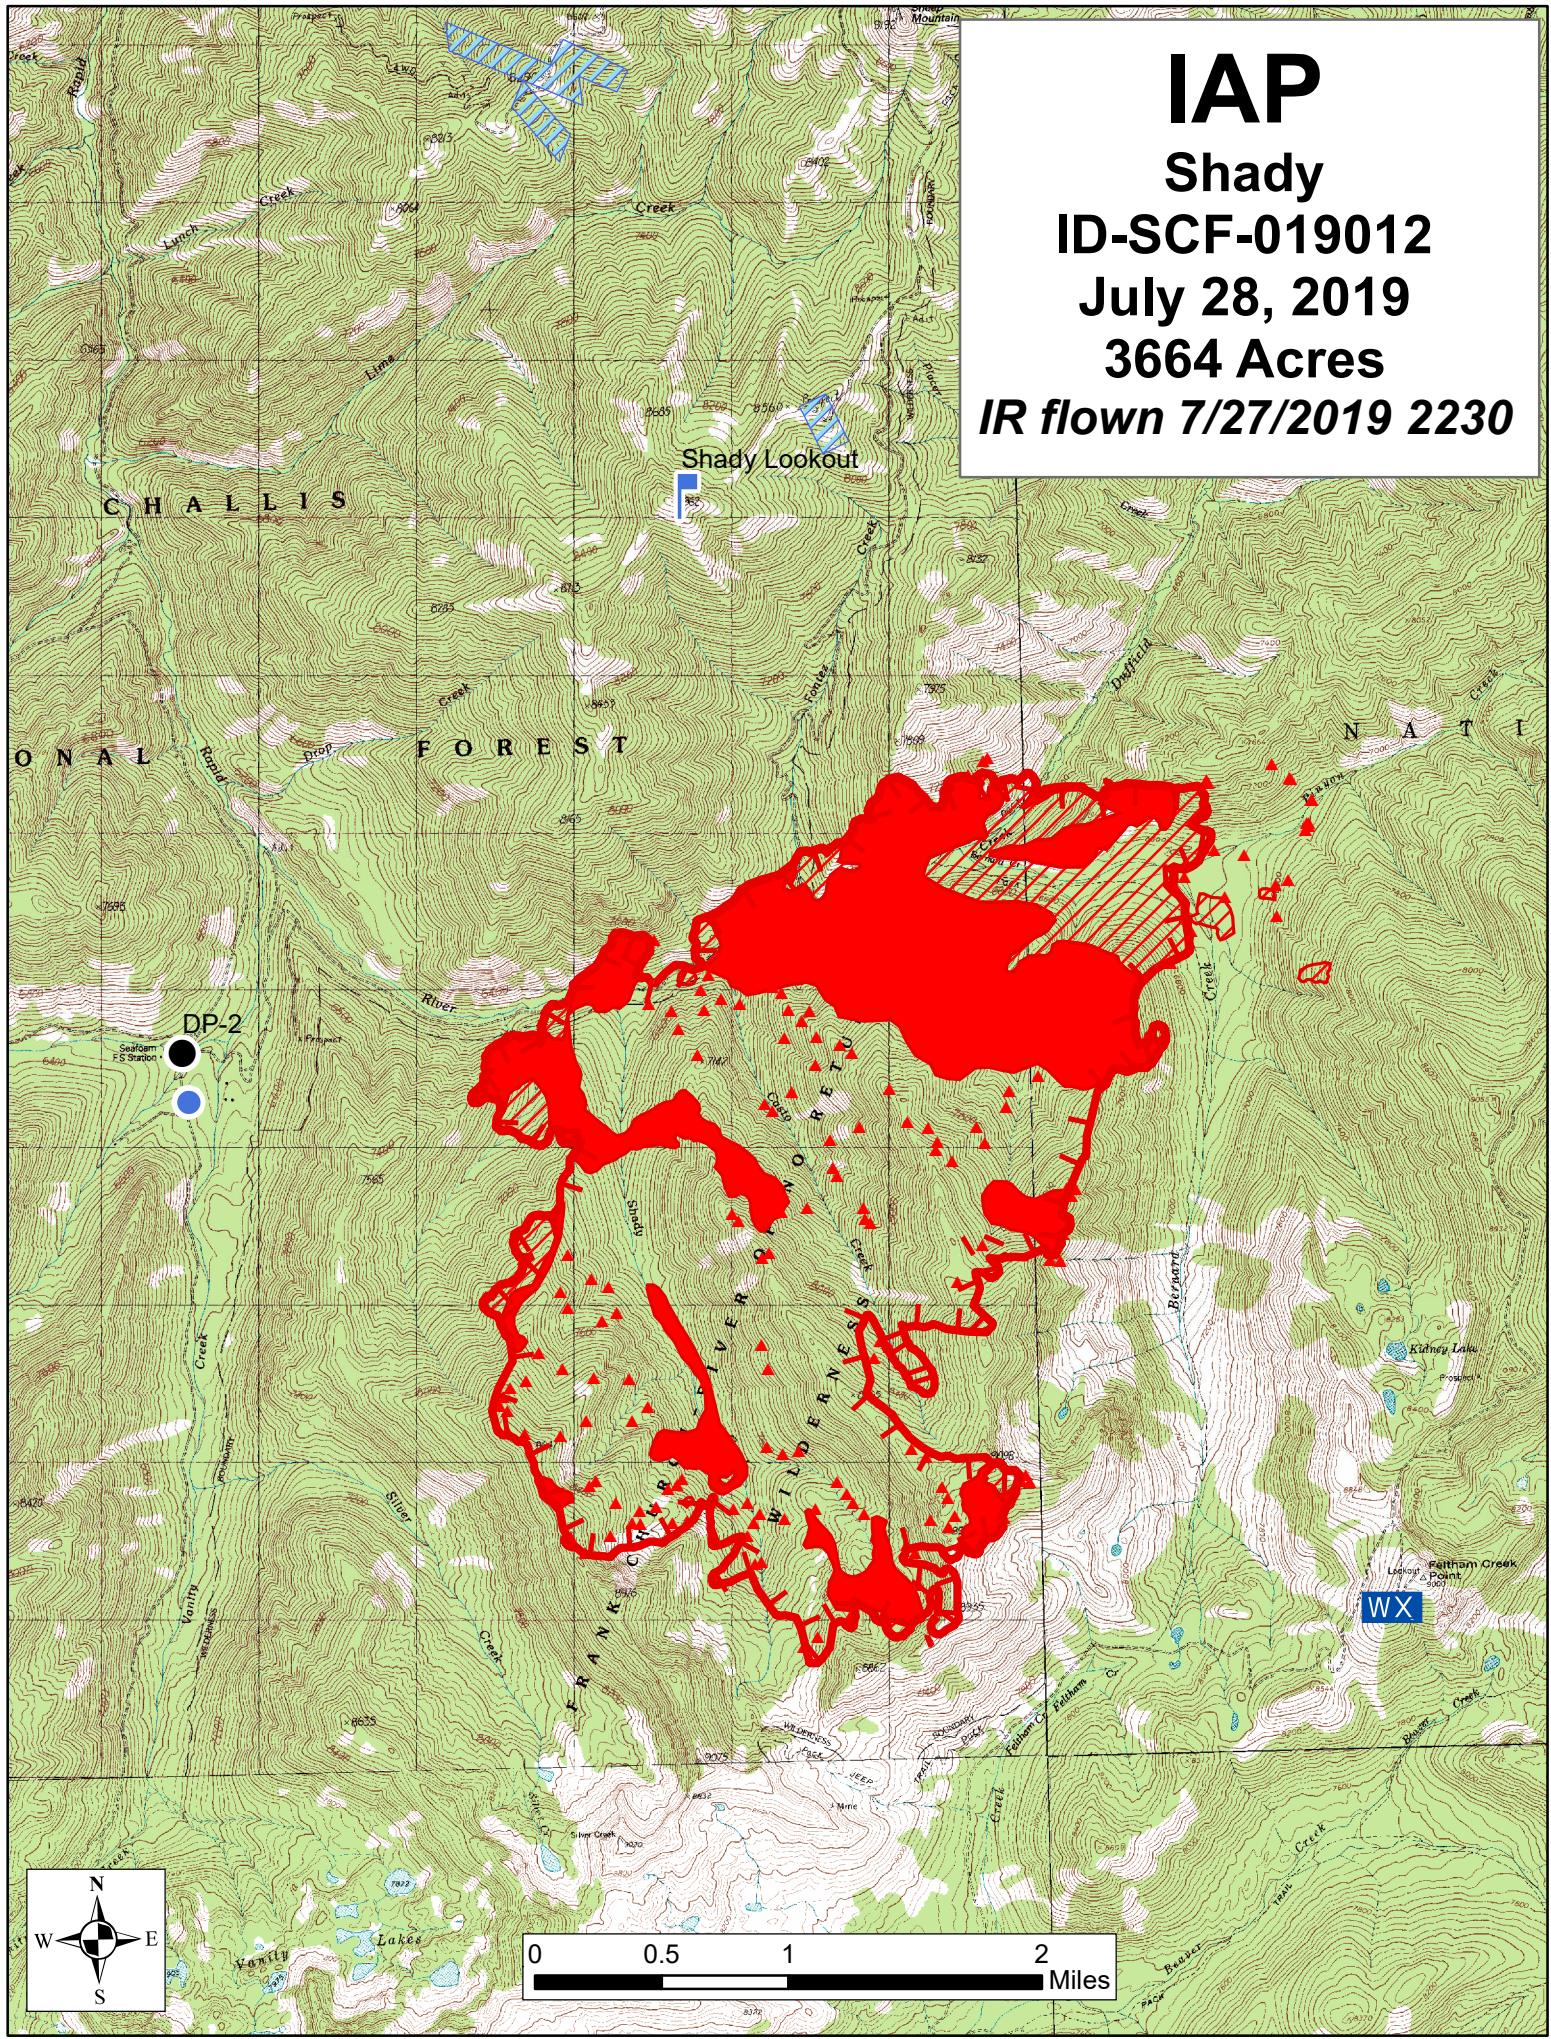

**IAP**  
**Shady**  
**ID-SCF-019012**  
**July 28, 2019**  
**3664 Acres**  
**IR flown 7/27/2019 2230**

Shady Lookout

DP-2

WX