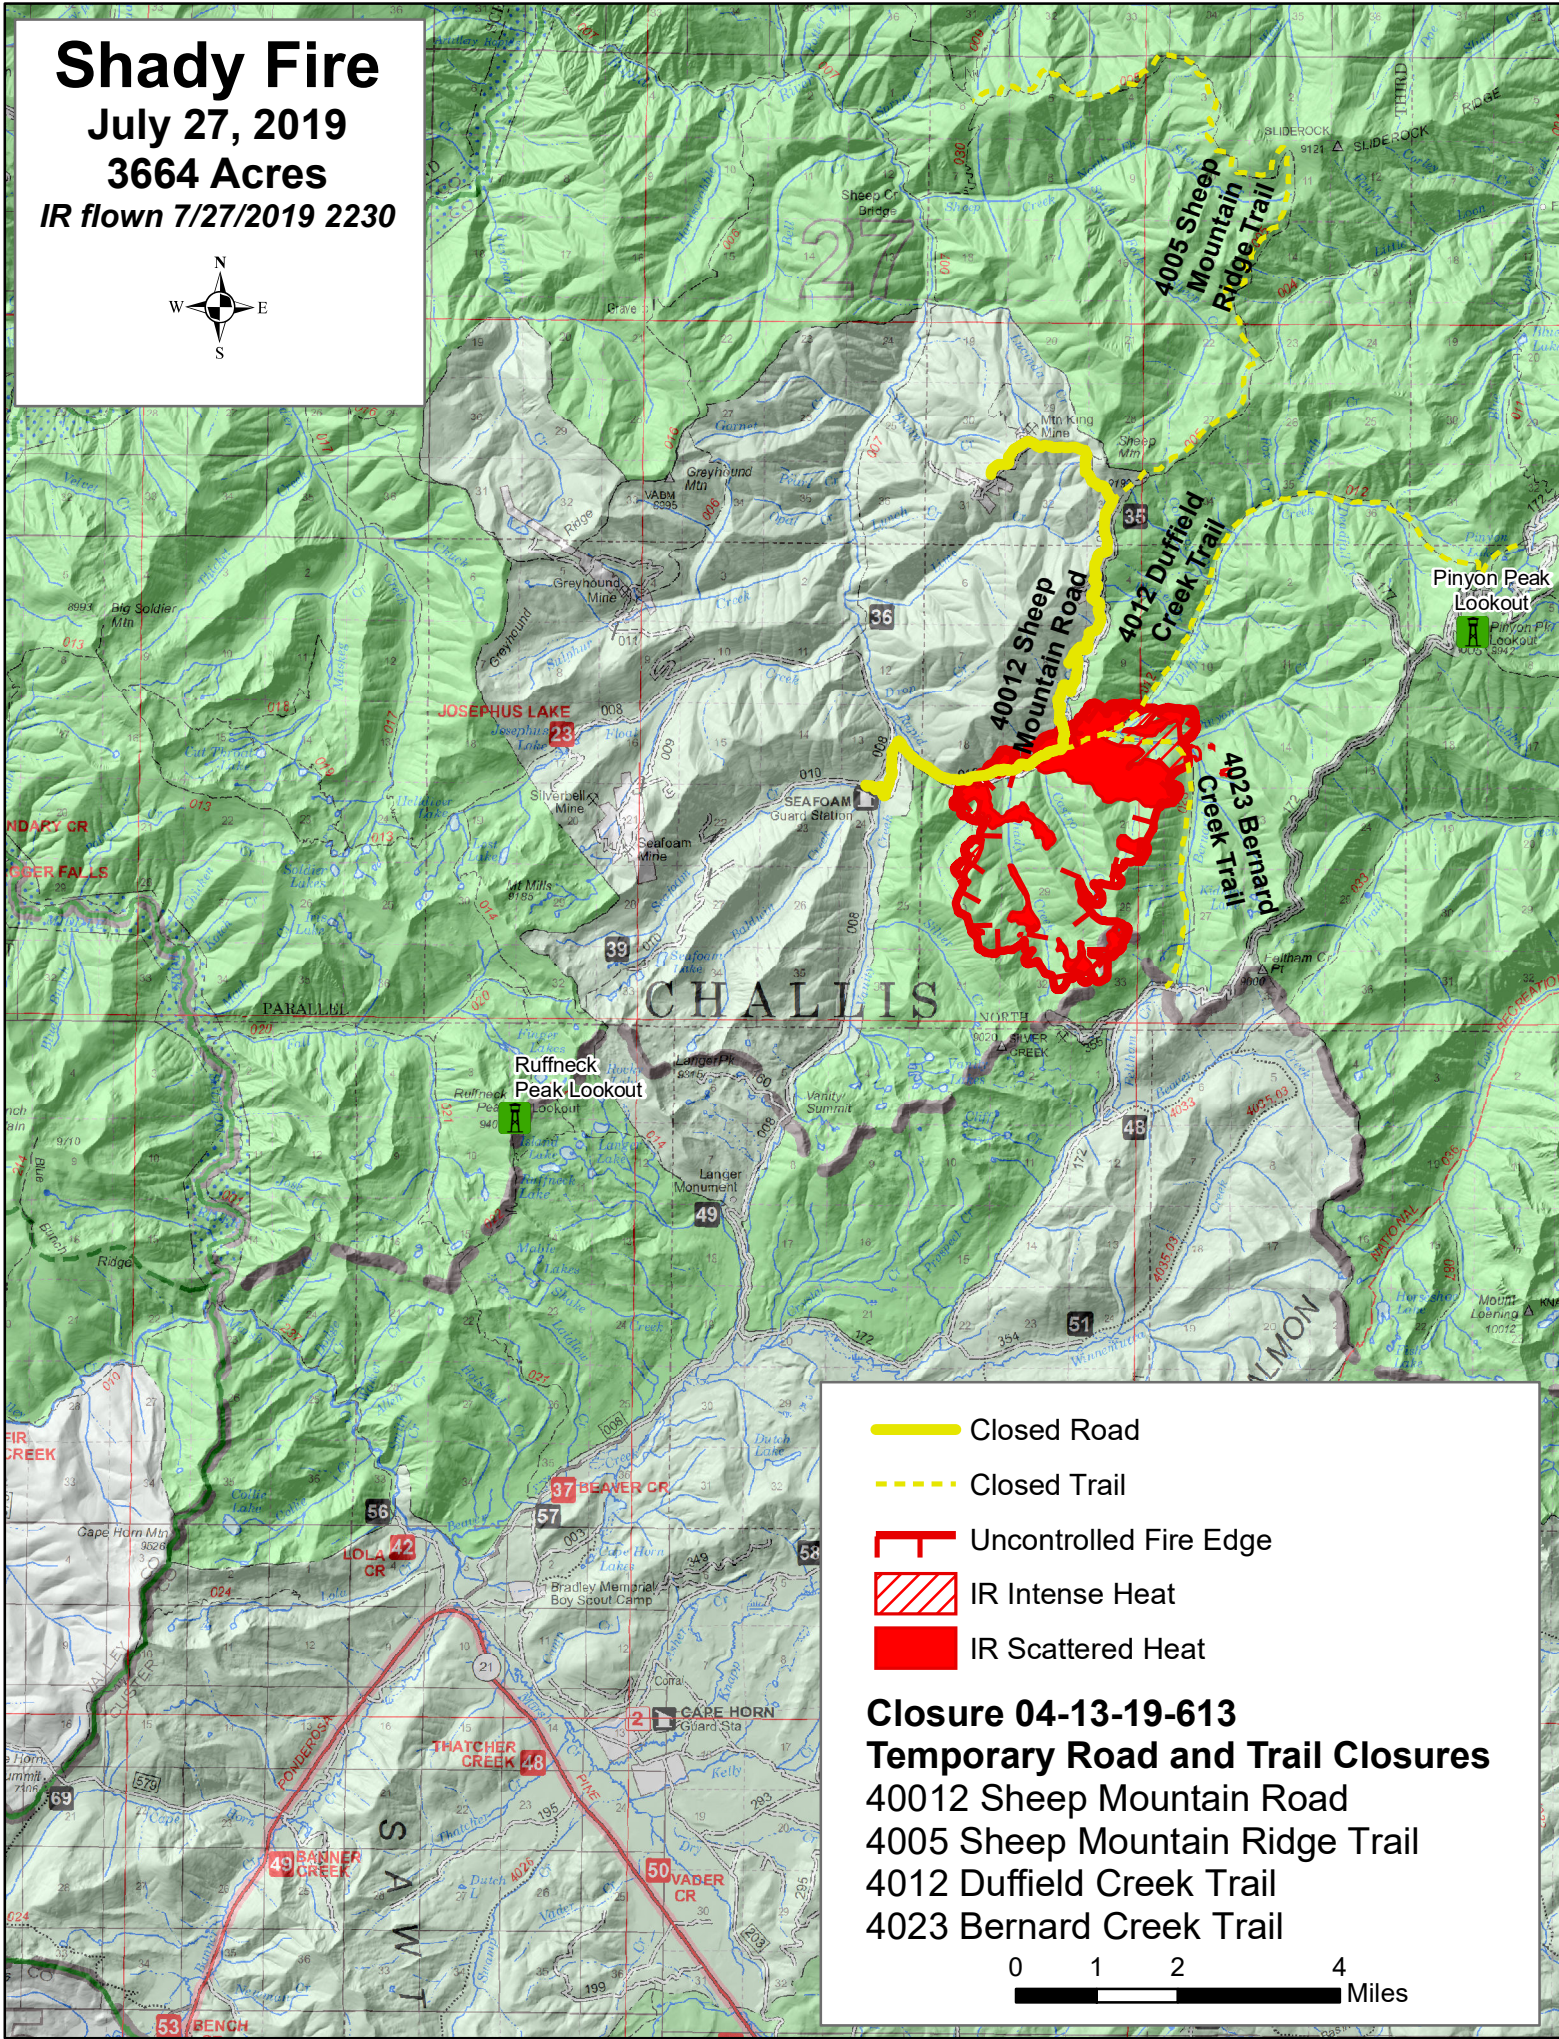

# Shady Fire

July 27, 2019

3664 Acres

IR flown 7/27/2019 2230

- Closed Road
- Closed Trail
- Uncontrolled Fire Edge
- IR Intense Heat
- IR Scattered Heat

**Closure 04-13-19-613**  
**Temporary Road and Trail Closures**  
40012 Sheep Mountain Road  
4005 Sheep Mountain Ridge Trail  
4012 Duffield Creek Trail  
4023 Bernard Creek Trail