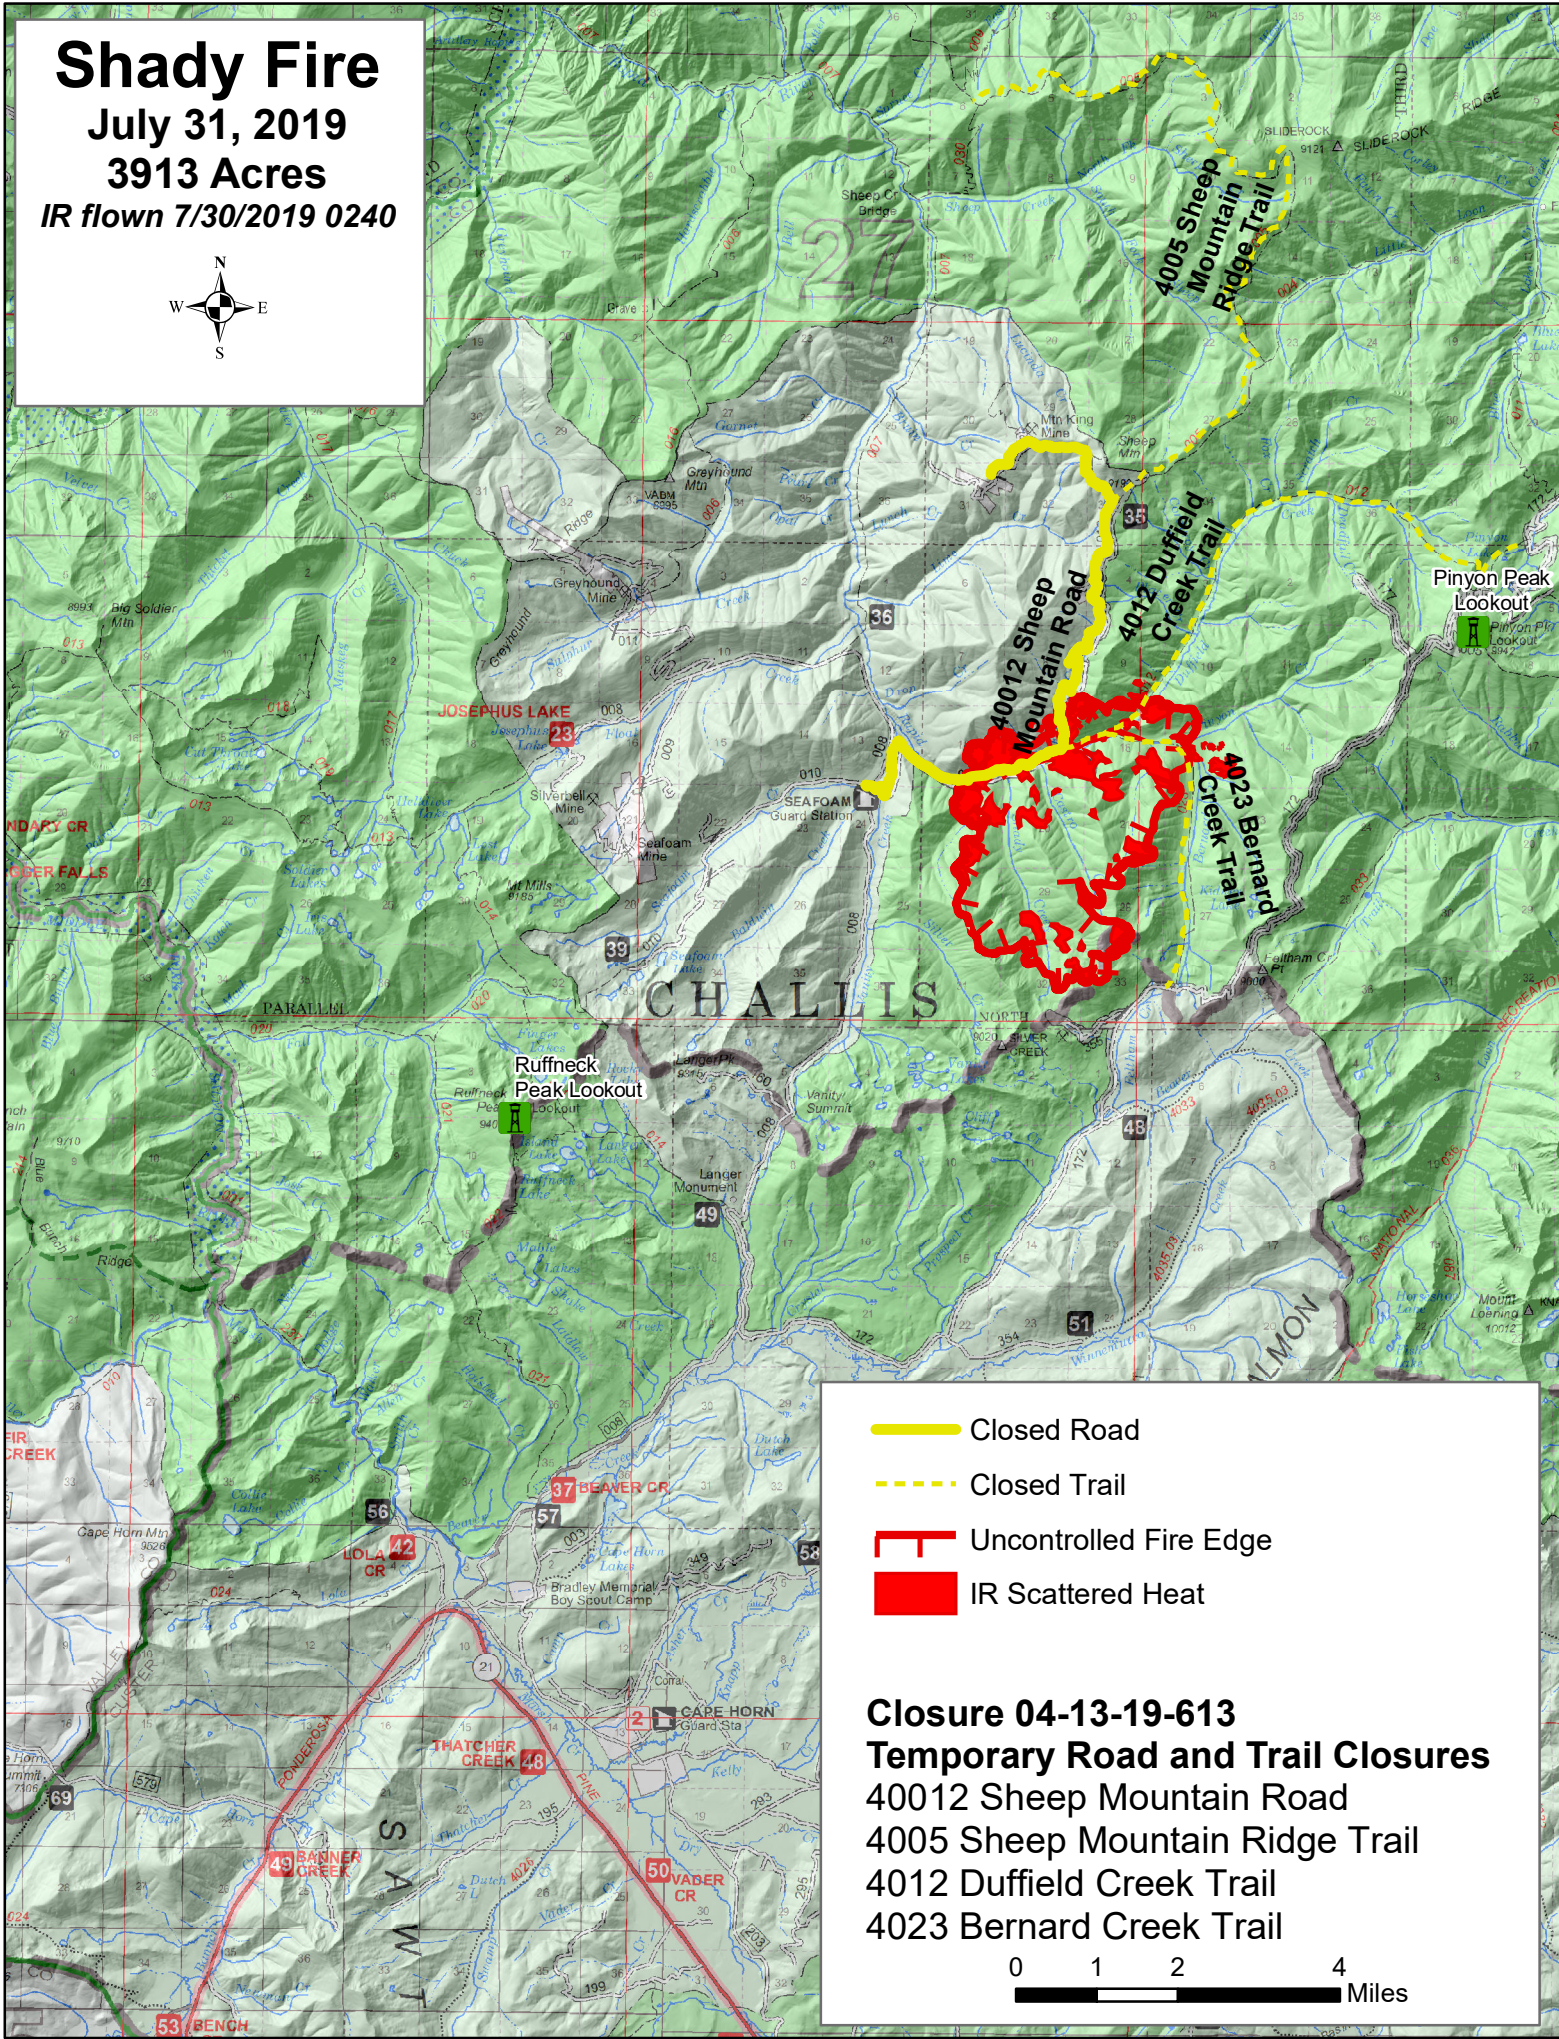

# Shady Fire

July 31, 2019

3913 Acres

IR flown 7/30/2019 0240

- Closed Road
- Closed Trail
- Uncontrolled Fire Edge
- IR Scattered Heat

**Closure 04-13-19-613**  
**Temporary Road and Trail Closures**  
40012 Sheep Mountain Road  
4005 Sheep Mountain Ridge Trail  
4012 Duffield Creek Trail  
4023 Bernard Creek Trail