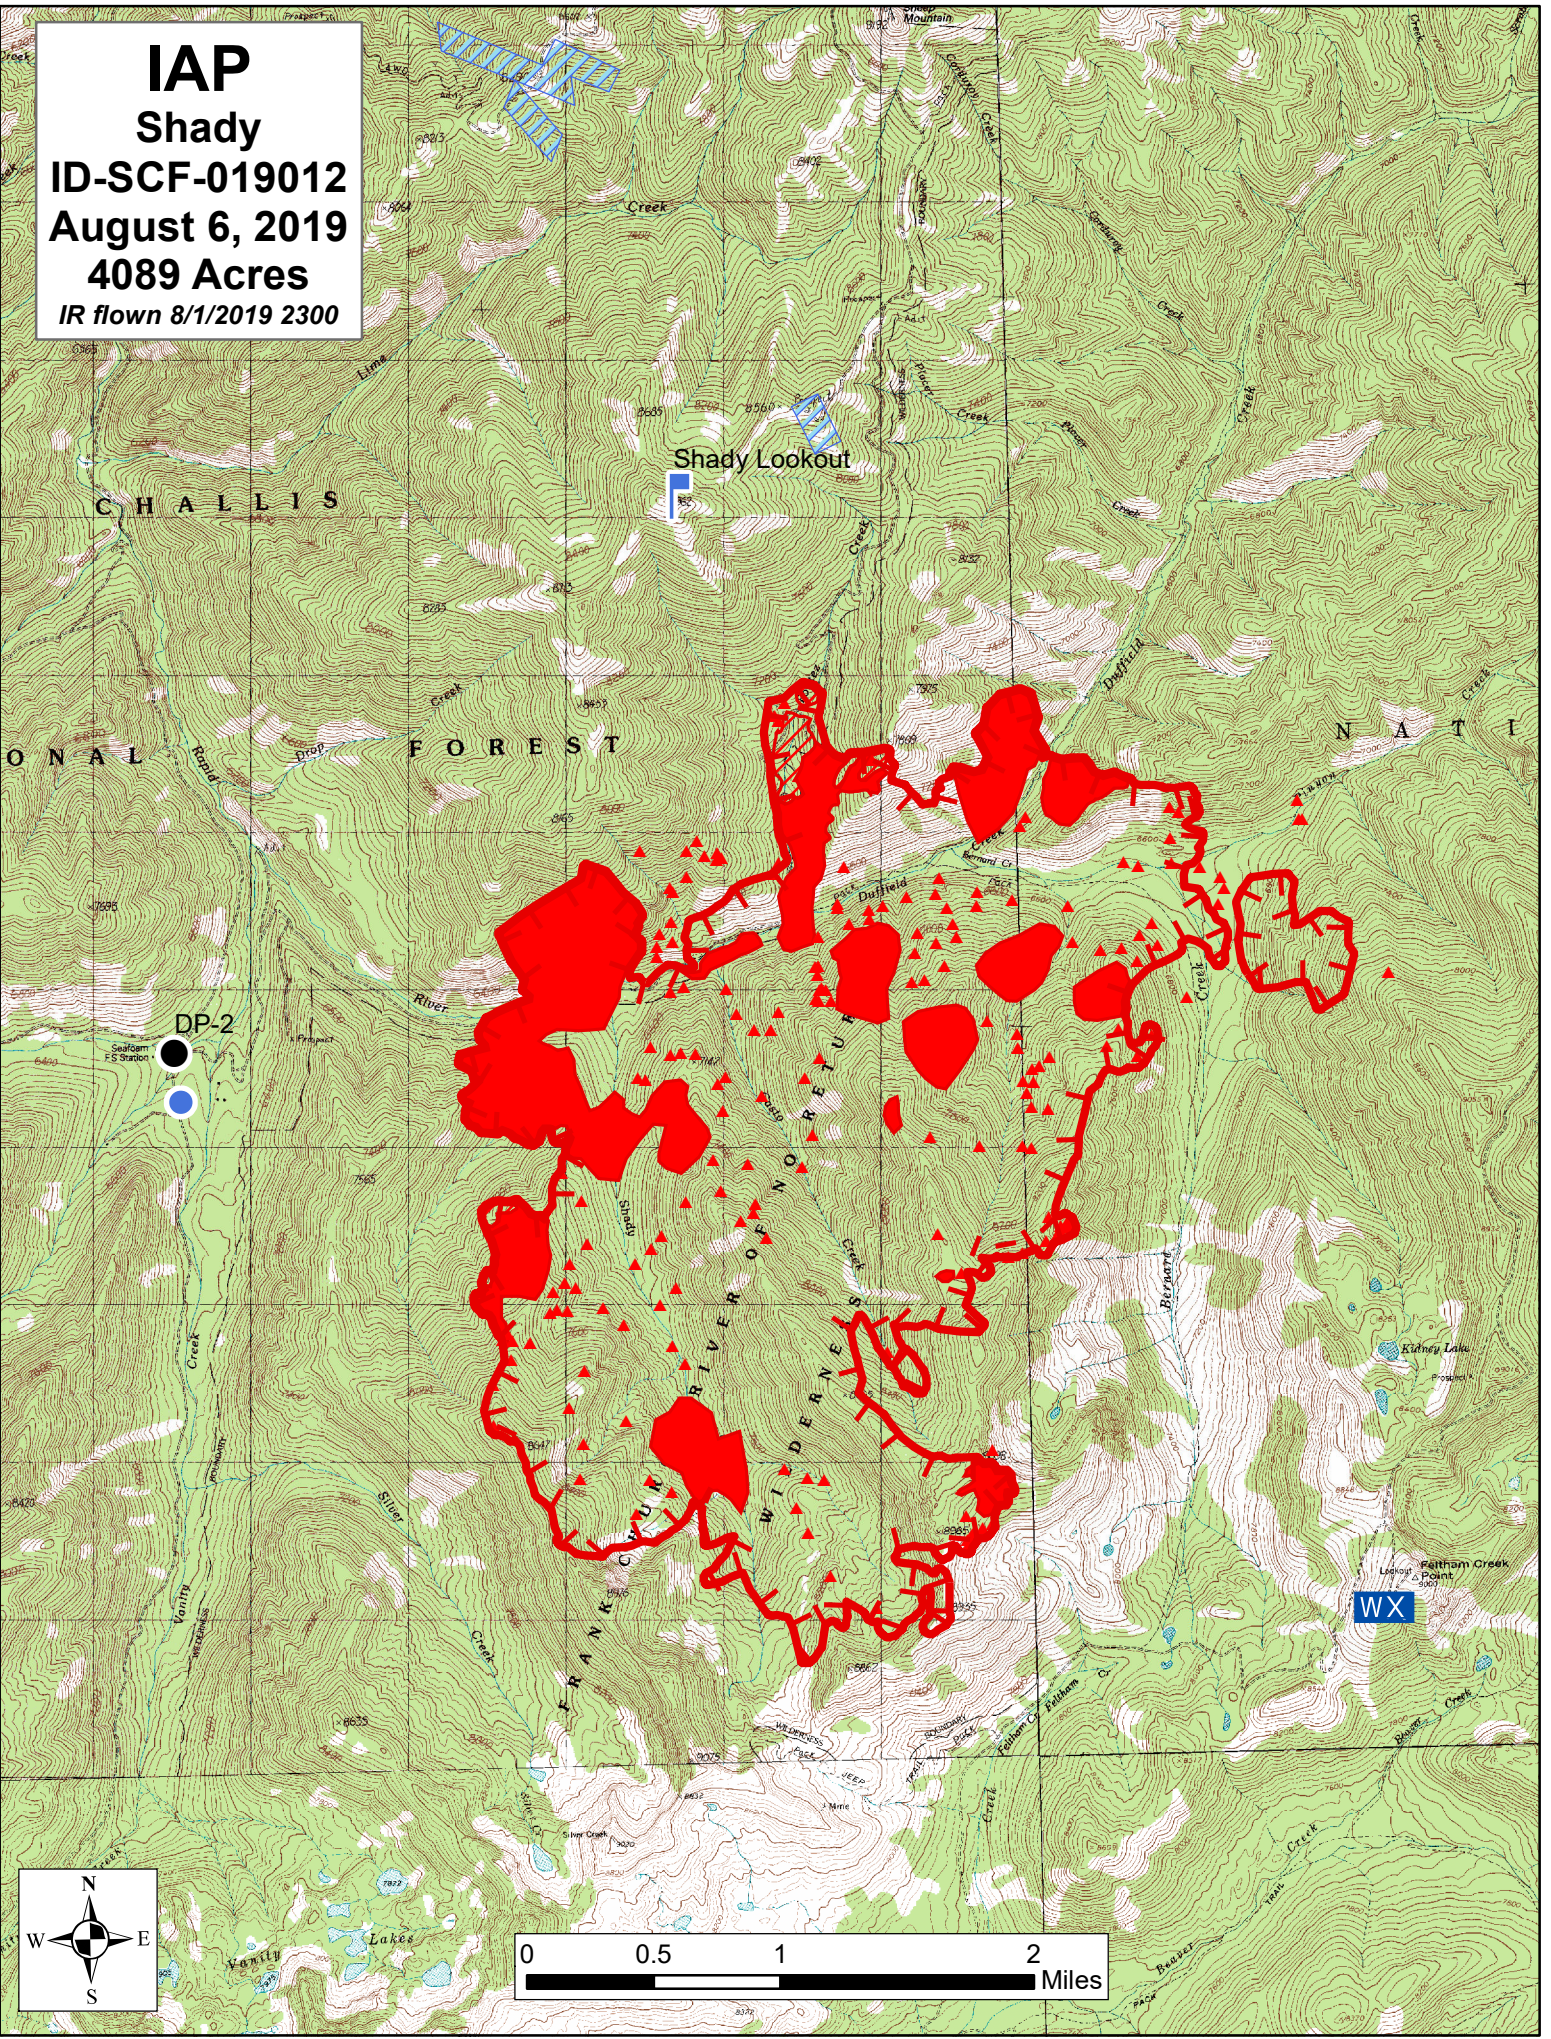

IAP
Shady
ID-SCF-019012
August 6, 2019
4089 Acres
IR flown 8/1/2019 2300

Shady Lookout

DP-2

WX