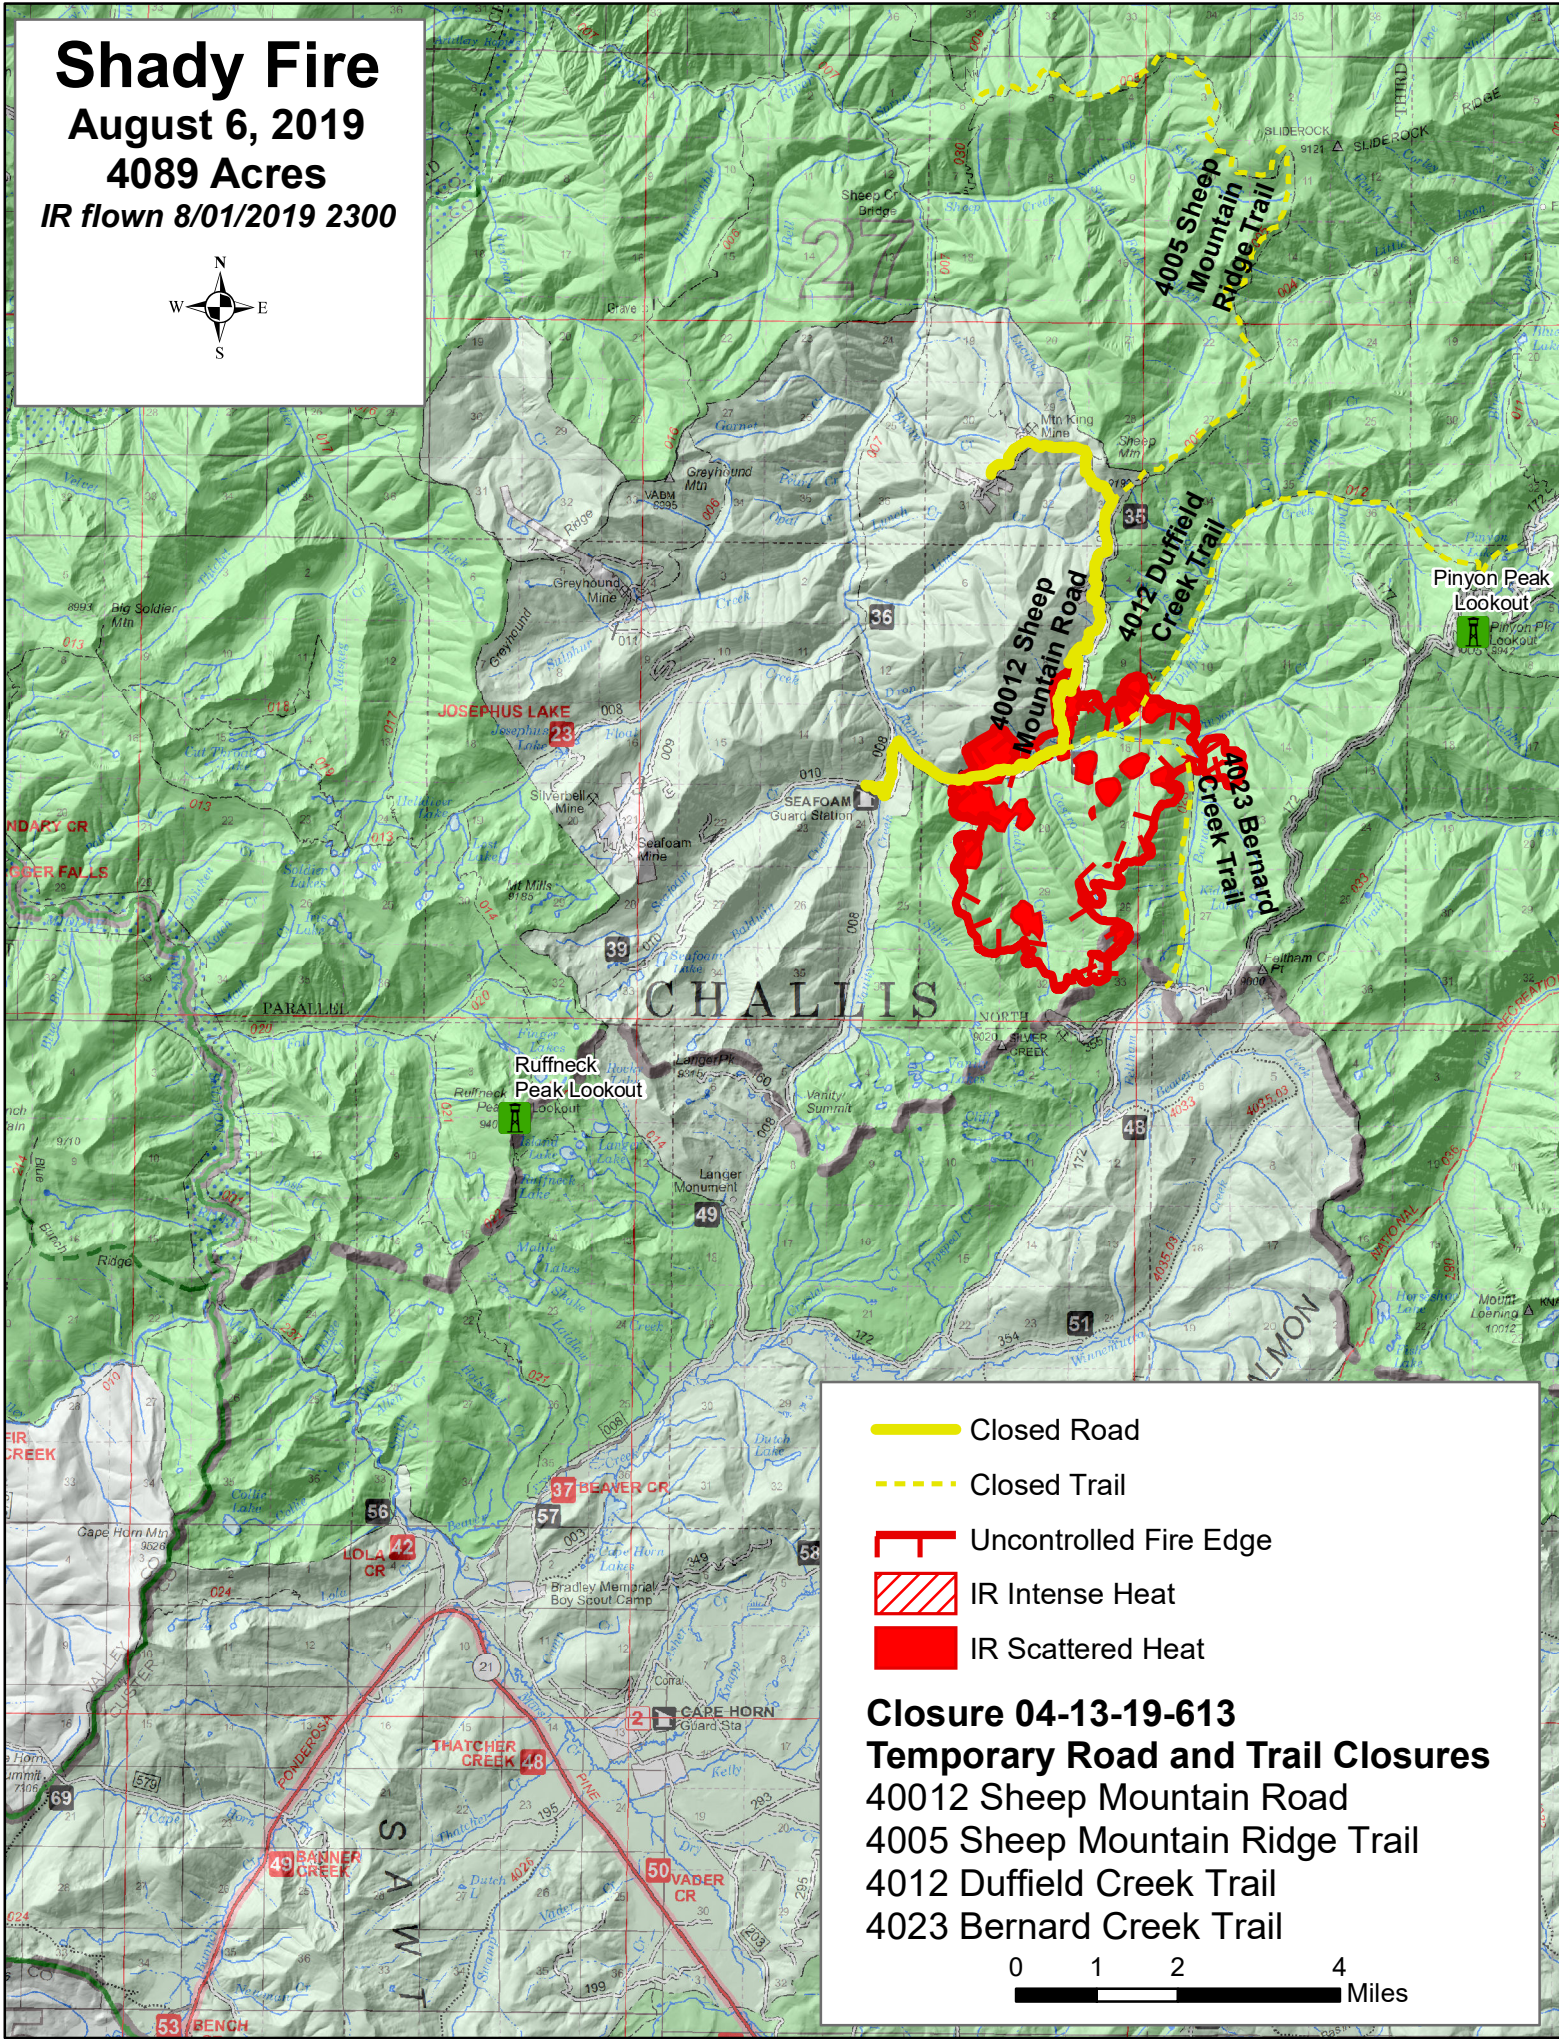

# Shady Fire

August 6, 2019

4089 Acres

IR flown 8/01/2019 2300

- Closed Road
- Closed Trail
- Uncontrolled Fire Edge
- IR Intense Heat
- IR Scattered Heat

**Closure 04-13-19-613**  
**Temporary Road and Trail Closures**  
40012 Sheep Mountain Road  
4005 Sheep Mountain Ridge Trail  
4012 Duffield Creek Trail  
4023 Bernard Creek Trail