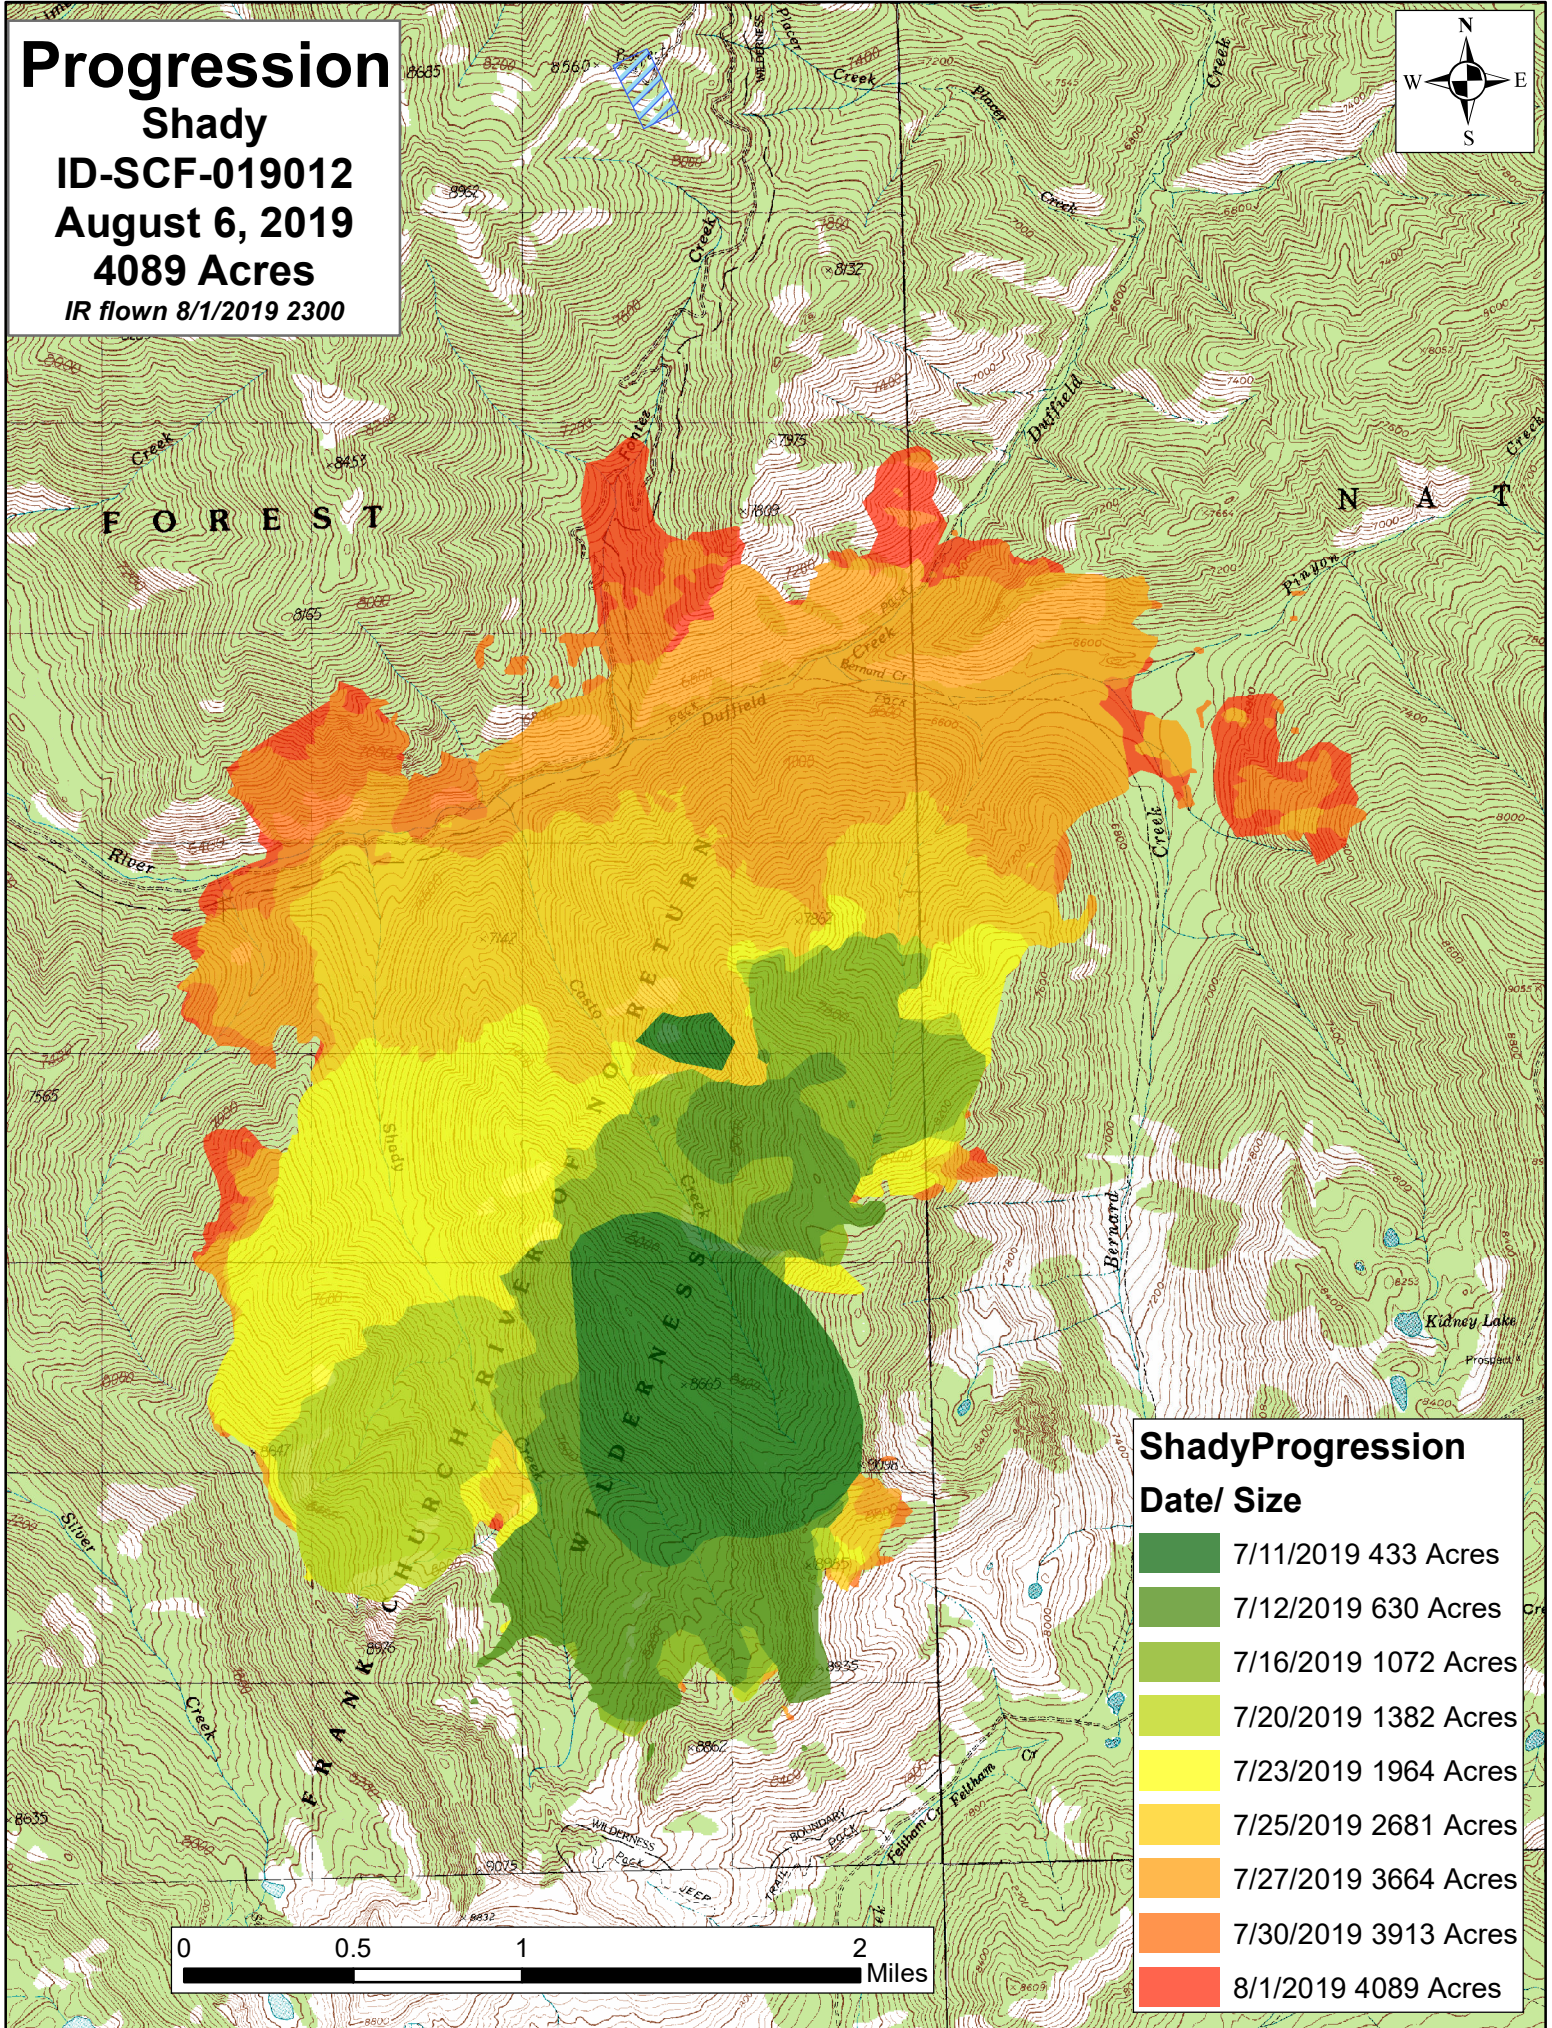

Progression

Shady

ID-SCF-019012

August 6, 2019

4089 Acres

IR flown 8/1/2019 2300

ShadyProgression

Date/ Size

- 7/11/2019 433 Acres
- 7/12/2019 630 Acres
- 7/16/2019 1072 Acres
- 7/20/2019 1382 Acres
- 7/23/2019 1964 Acres
- 7/25/2019 2681 Acres
- 7/27/2019 3664 Acres
- 7/30/2019 3913 Acres
- 8/1/2019 4089 Acres