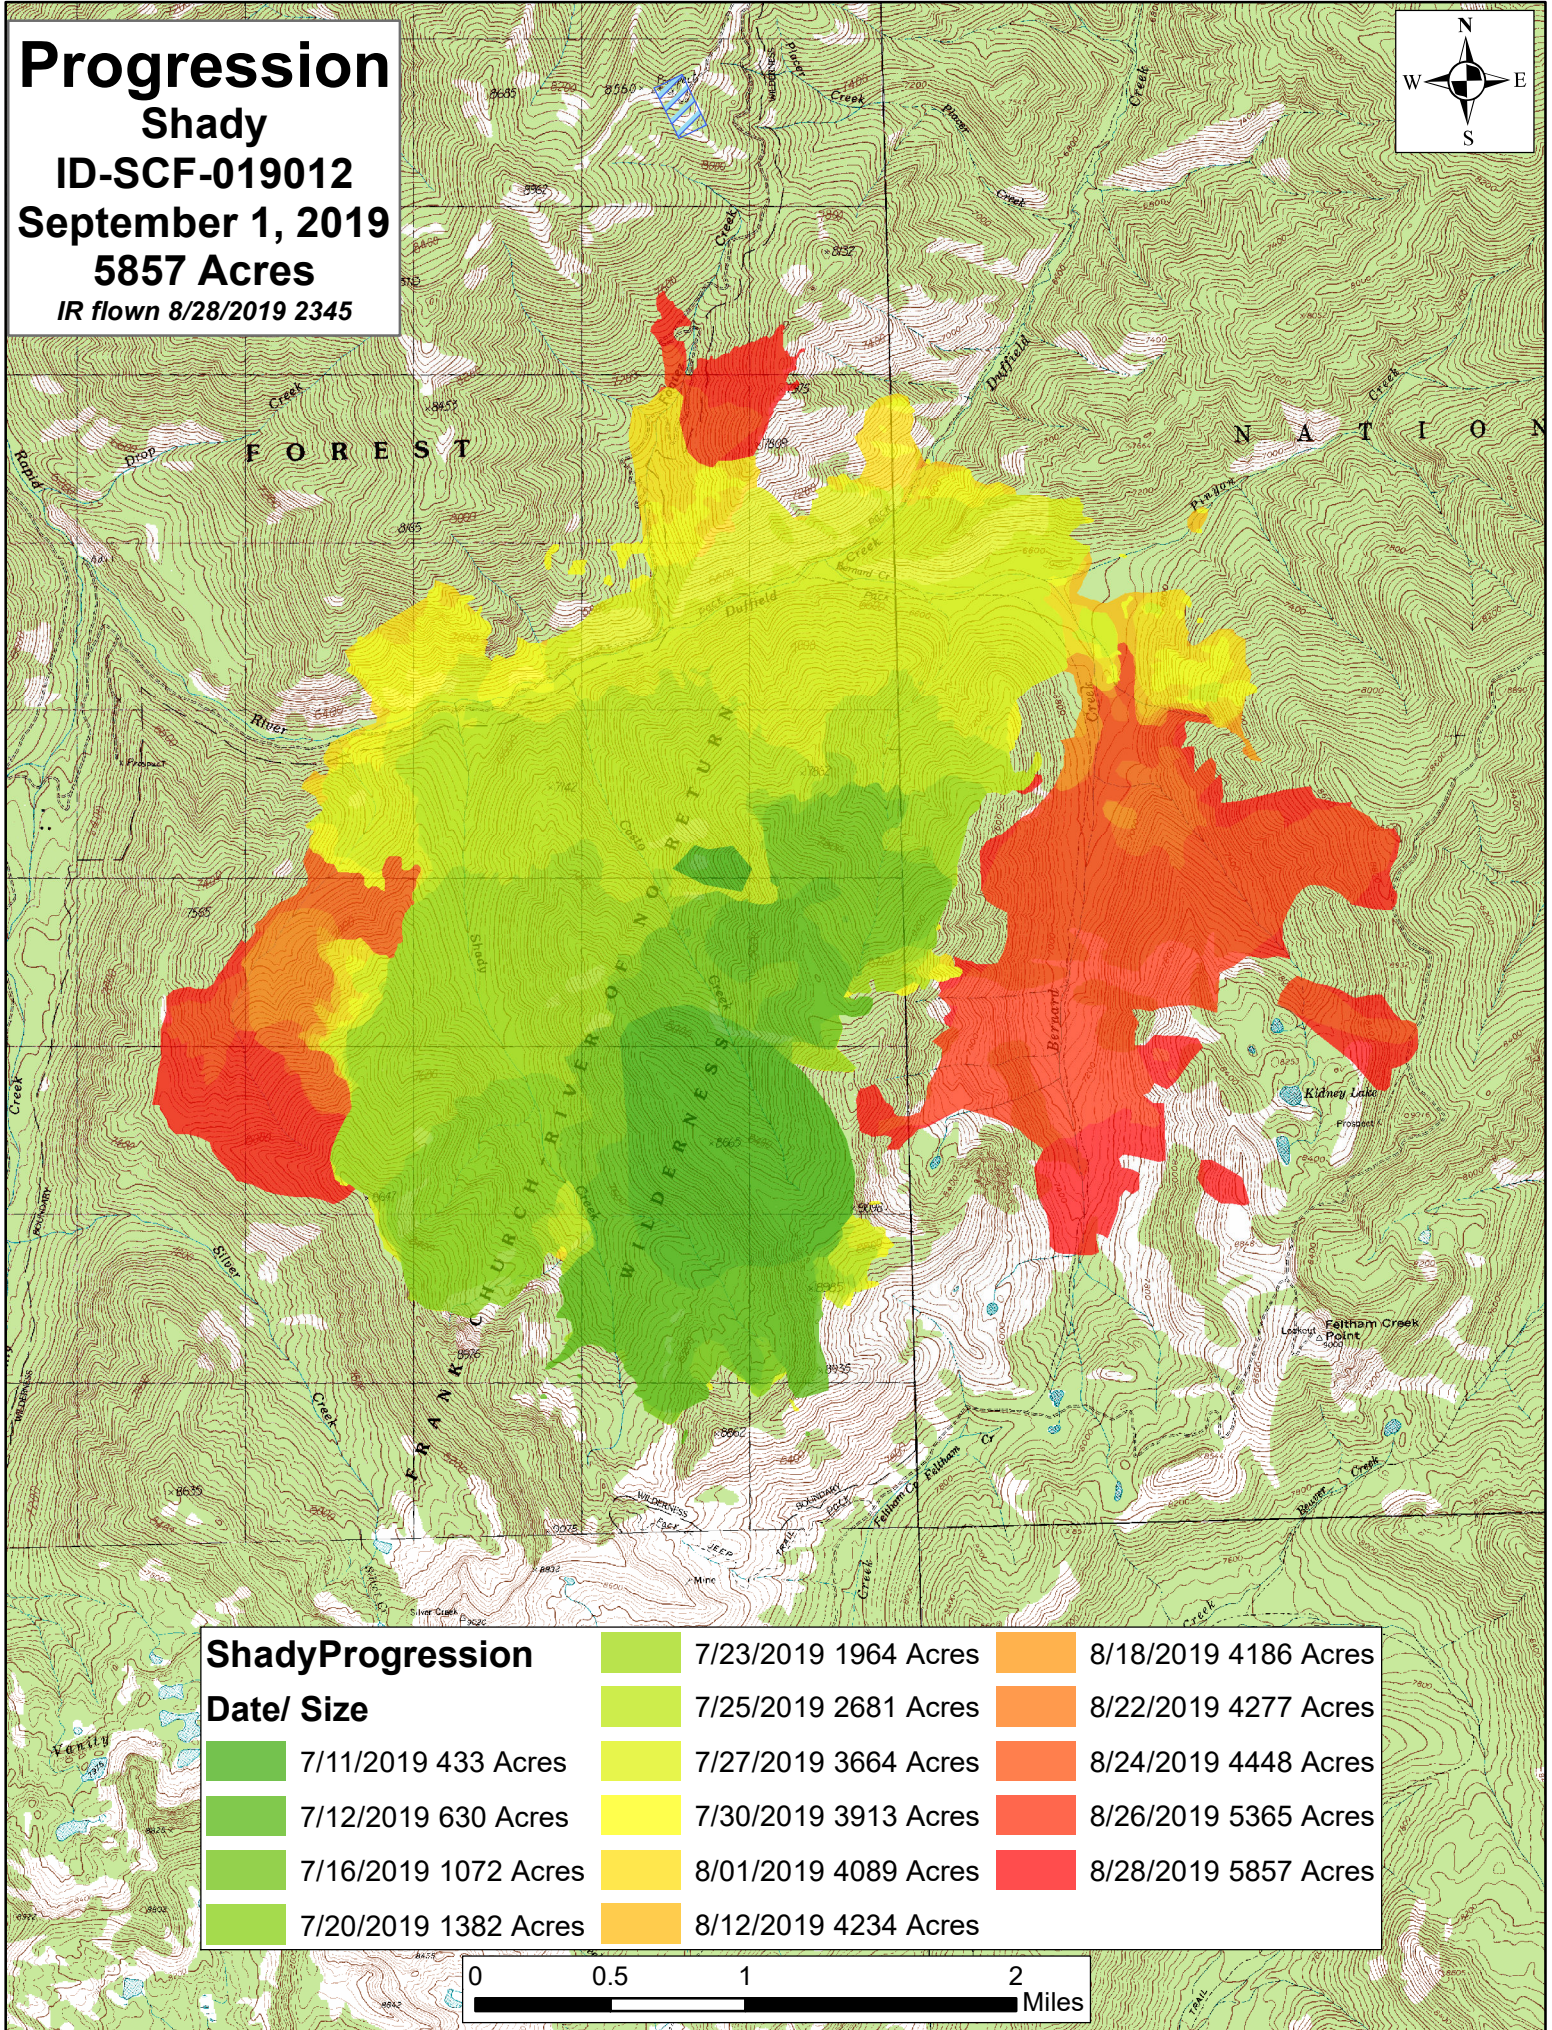

Progression

Shady

ID-SCF-019012

September 1, 2019

5857 Acres

IR flown 8/28/2019 2345

ShadyProgression

Date/ Size

	7/23/2019 1964 Acres		8/18/2019 4186 Acres
	7/25/2019 2681 Acres		8/22/2019 4277 Acres
	7/11/2019 433 Acres		7/27/2019 3664 Acres
	7/12/2019 630 Acres		7/30/2019 3913 Acres
	7/16/2019 1072 Acres		8/01/2019 4089 Acres
	7/20/2019 1382 Acres		8/12/2019 4234 Acres
			8/24/2019 4448 Acres
			8/26/2019 5365 Acres
			8/28/2019 5857 Acres