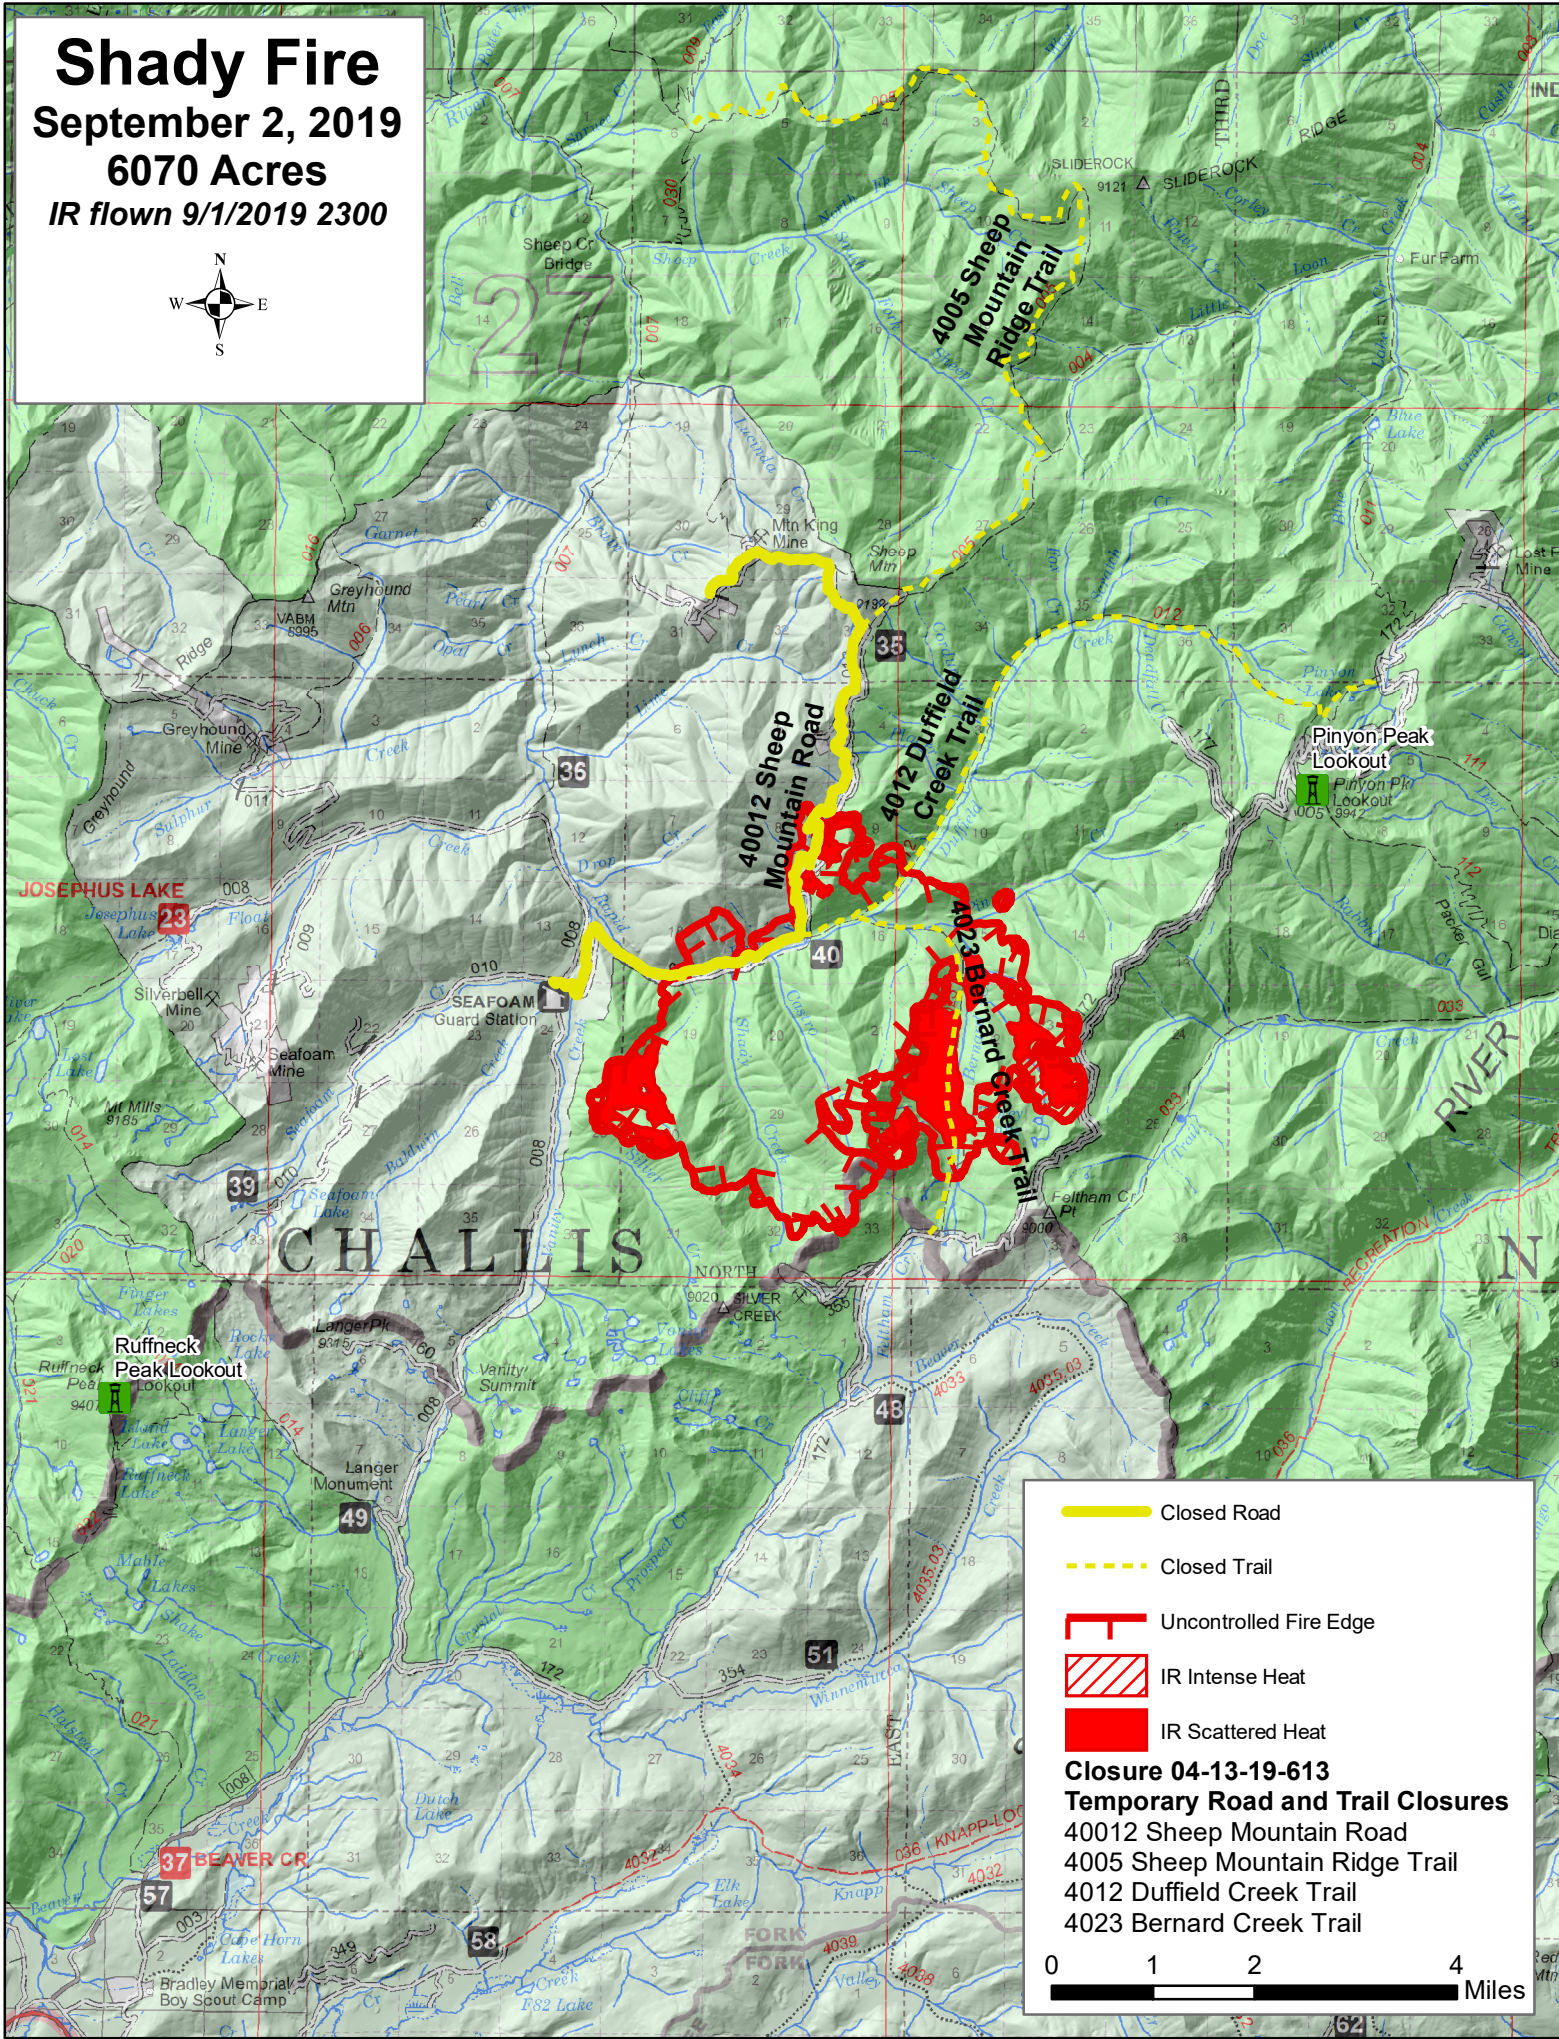

Shady Fire

September 2, 2019
6070 Acres
IR flown 9/1/2019 2300

-  Closed Road
-  Closed Trail
-  Uncontrolled Fire Edge
-  IR Intense Heat
-  IR Scattered Heat

Closure 04-13-19-613
Temporary Road and Trail Closures
40012 Sheep Mountain Road
4005 Sheep Mountain Ridge Trail
4012 Duffield Creek Trail
4023 Bernard Creek Trail

0 1 2 4 Miles