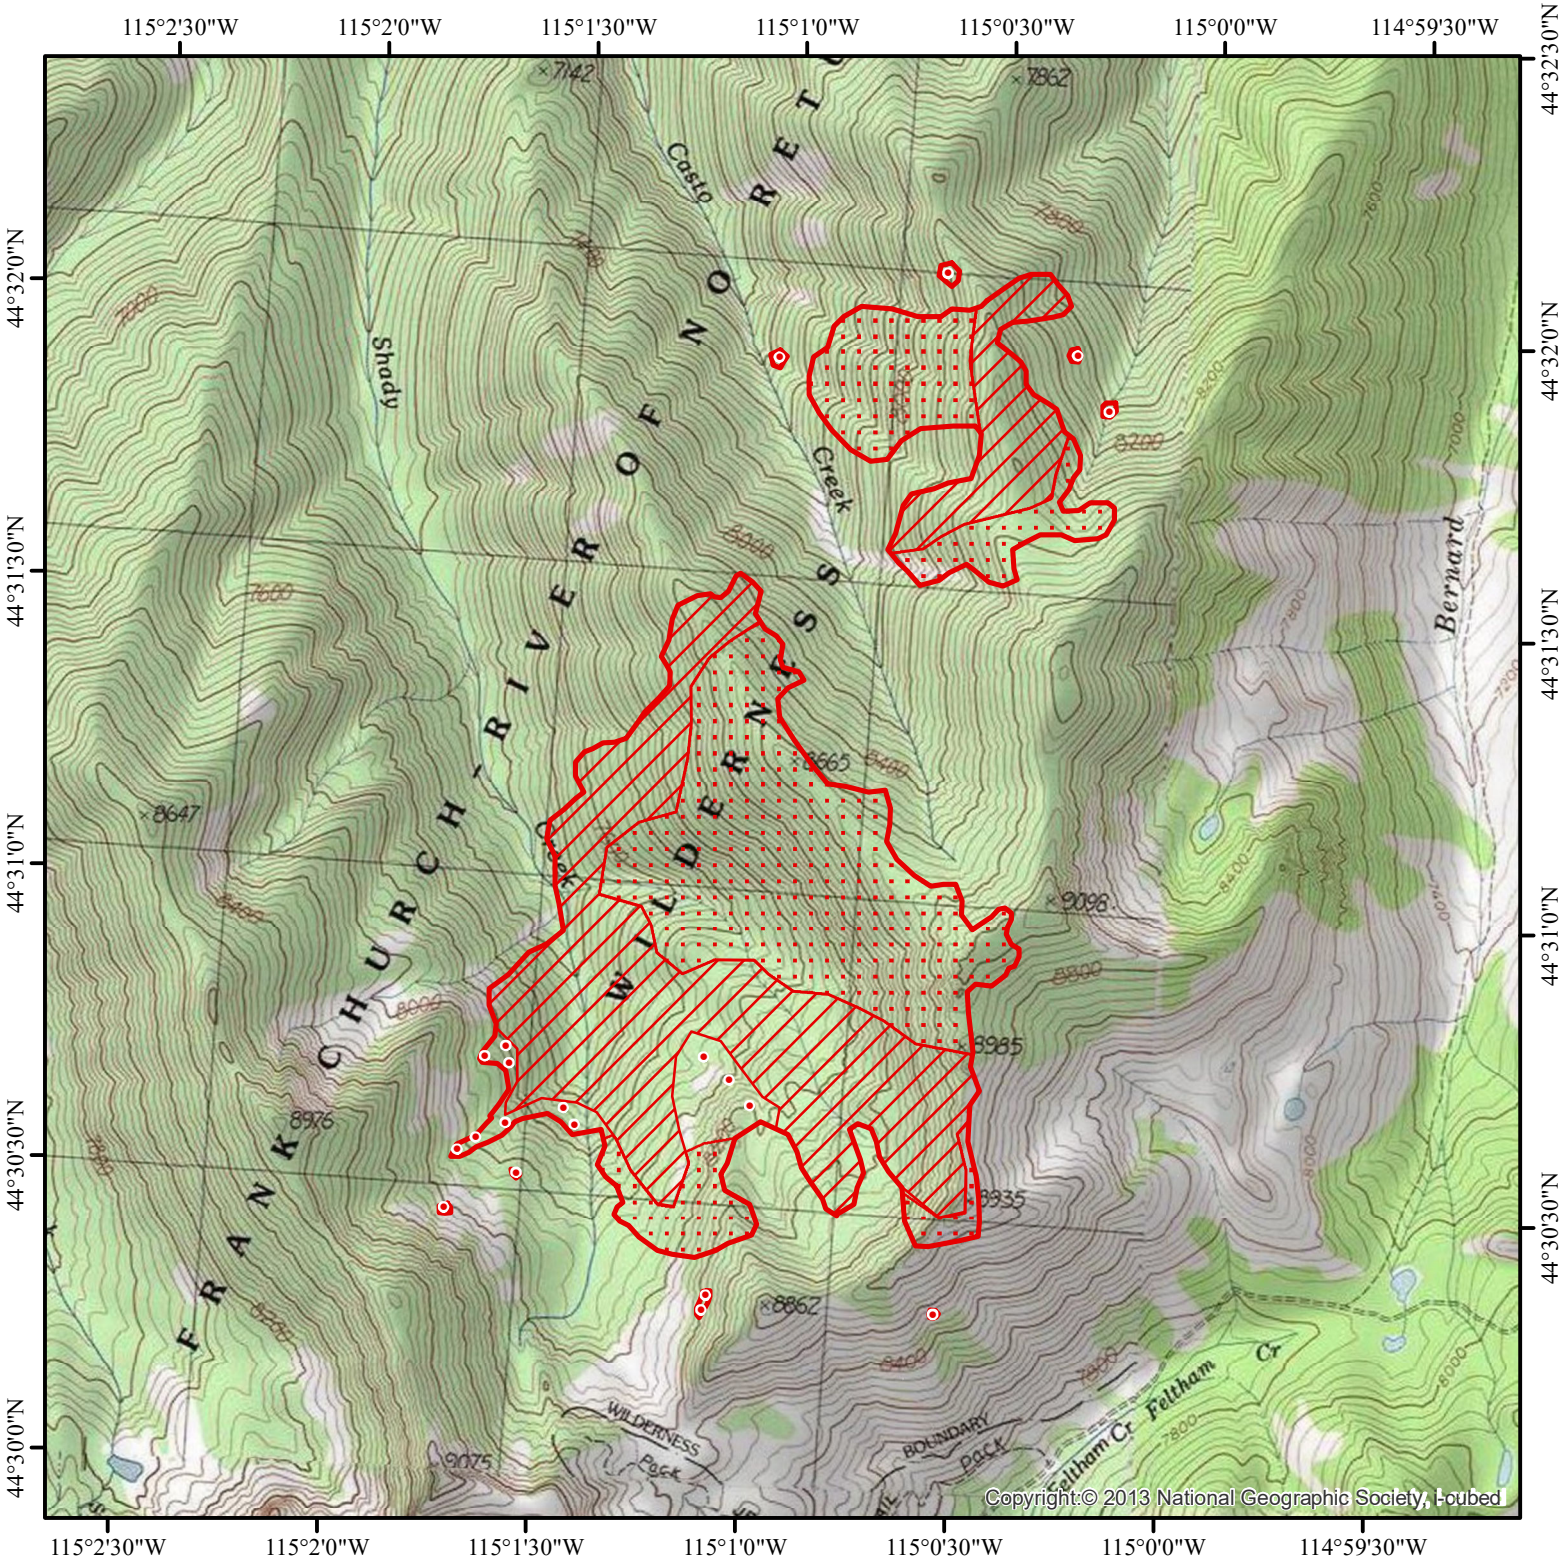

**INFRARED MAP**  
 Shady  
 ID-SCF-019120  
 Interpreted (IR) Acres: 630  
 July 12, 2019 @ 2310 MDT

	Isolated Heat
	Heat Perimeter
	Intense Heat
	Scattered Heat

Copyright © 2013 National Geographic Society, Inc.

IRIN: Cheron Ferland  
 Taos, NM  
 Nad 83 UTM Zone 11