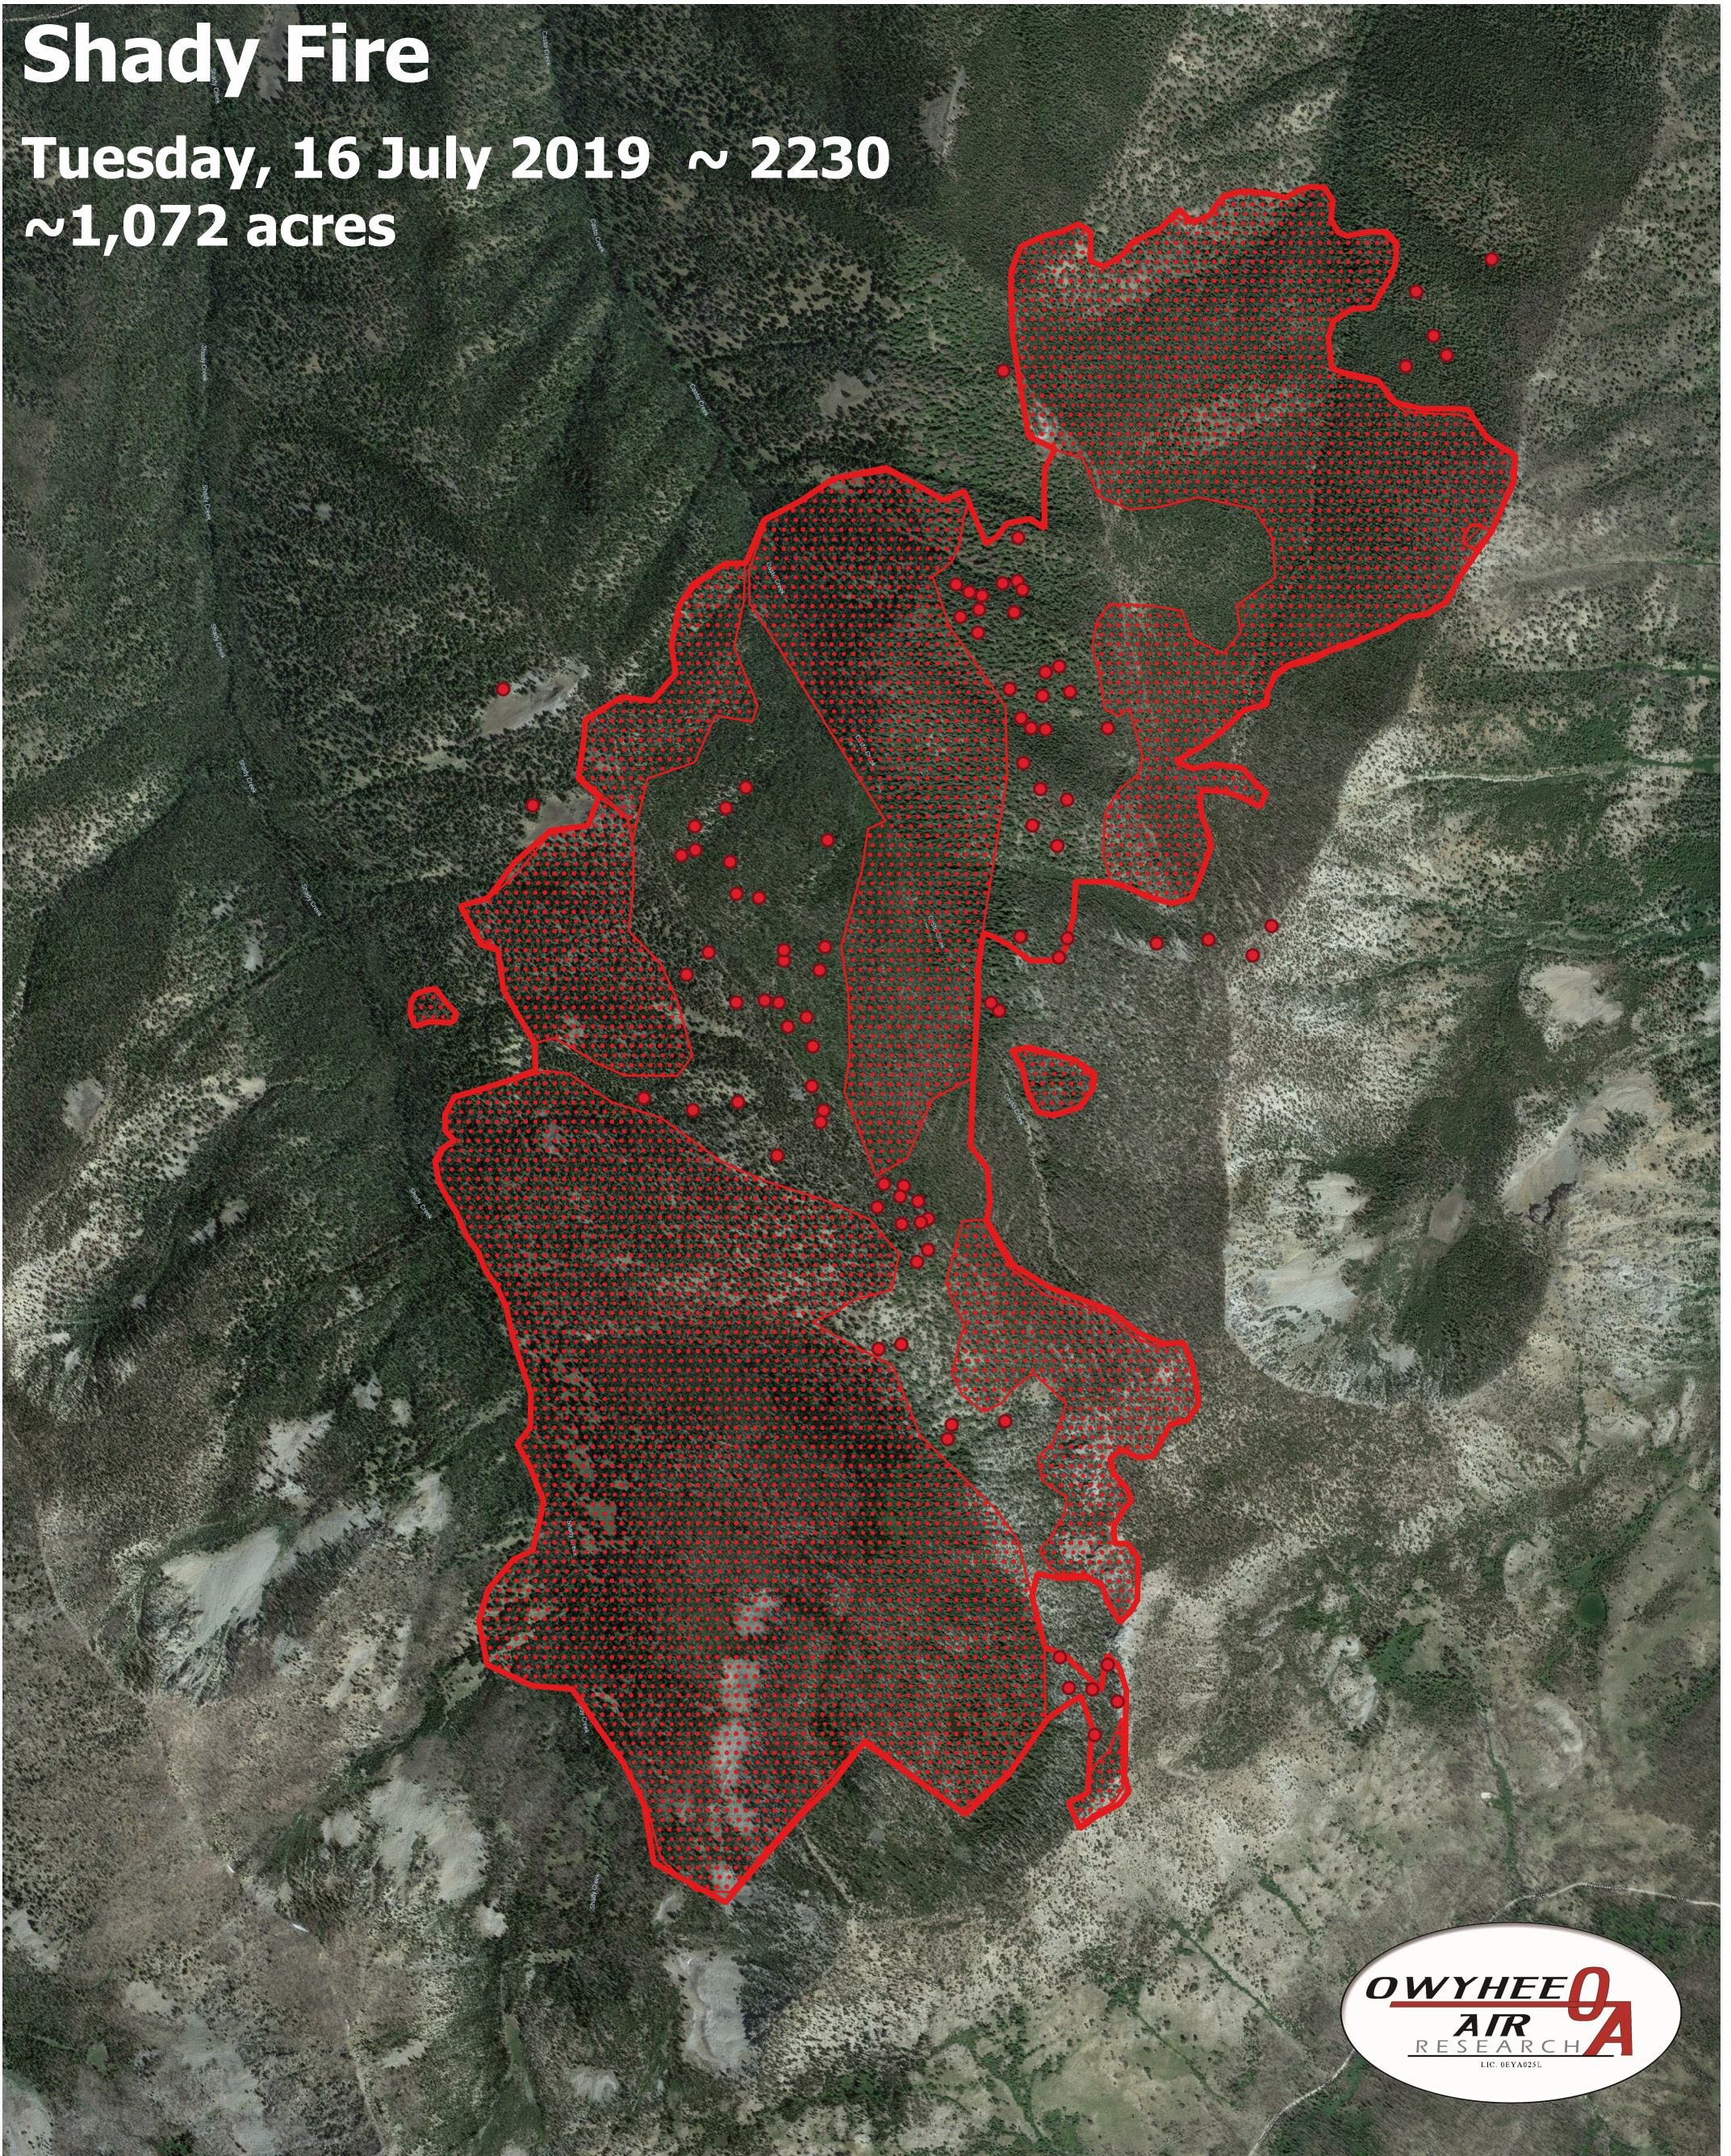

Shady Fire

Tuesday, 16 July 2019 ~ 2230

~1,072 acres

Legend

- IR Intense Heat
- IR Scattered Heat
- Shady_Isolated Features
- Burn Perimeter

Google Satellite Hybrid

Scale: 1:19,000
Projection: WGS 84
Produced by Owyhee Air Research, Inc.
dmelody@owyheeair.com (208) 442-5405