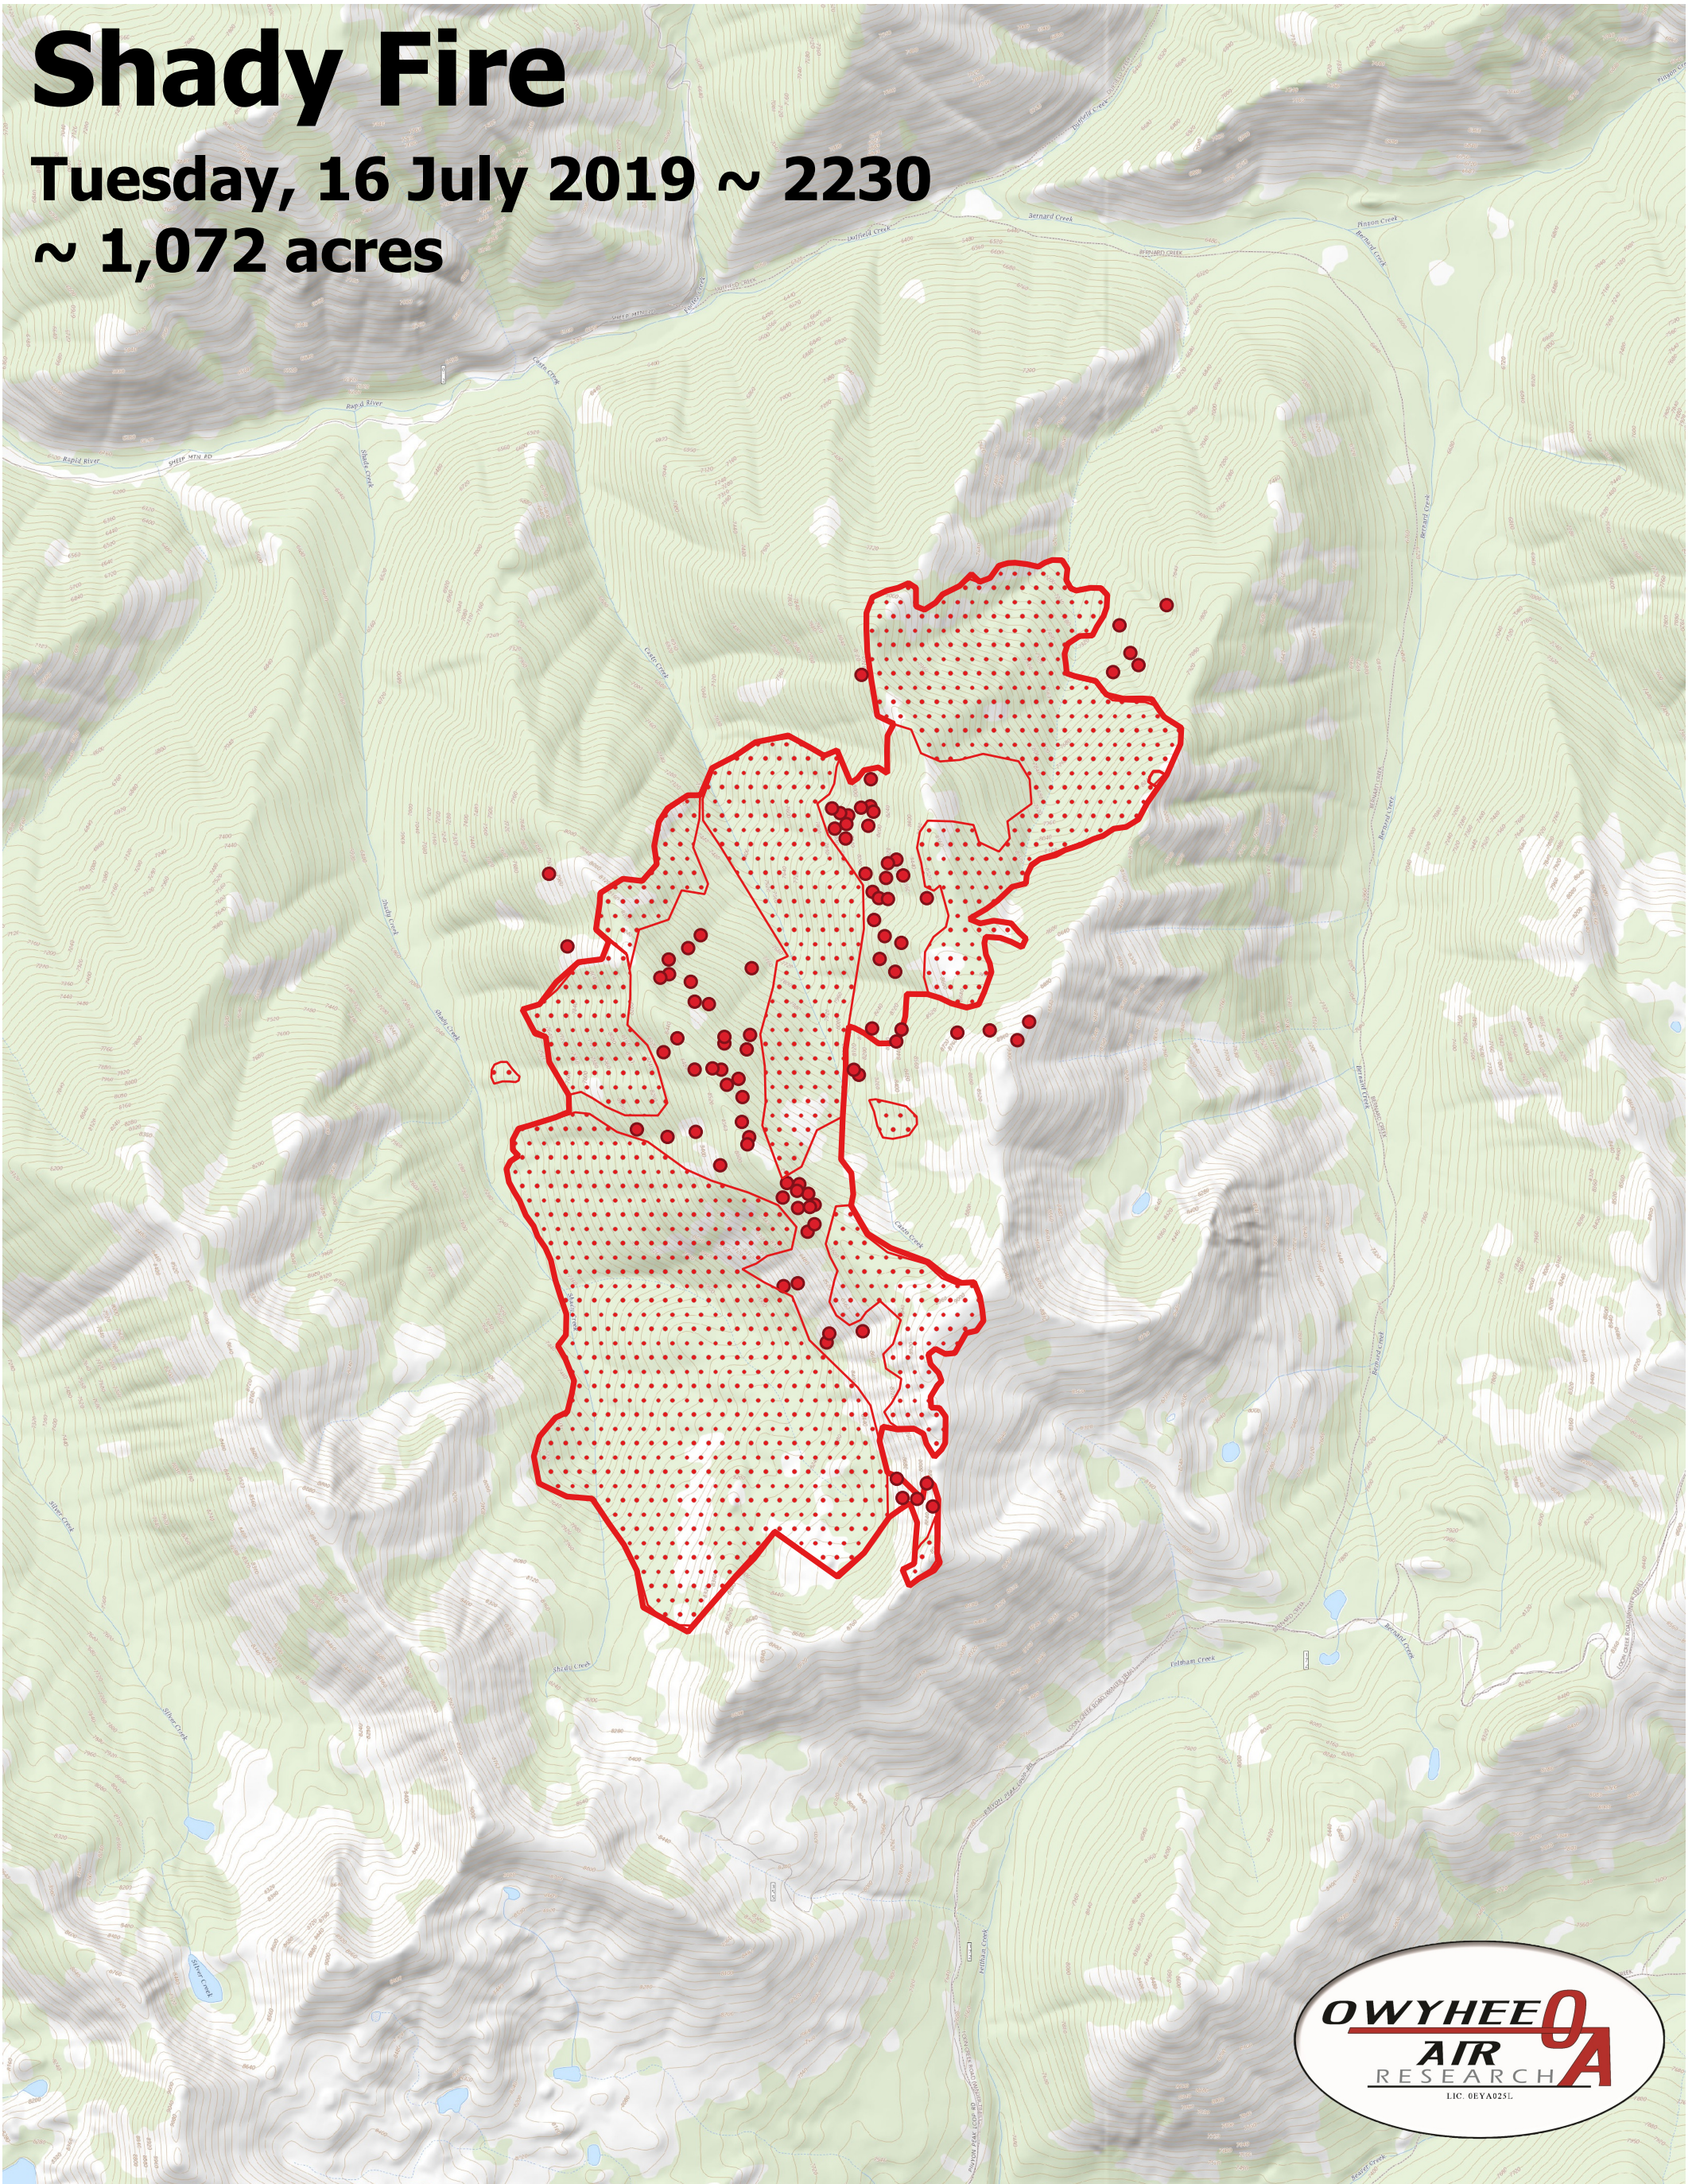

Shady Fire

Tuesday, 16 July 2019 ~ 2230

~ 1,072 acres

250 0 250 500 750 1000 m

Legend

- IR Intense Heat
- IR Scattered Heat
- IR Isolated Heat
- Burn Perimeter

Scale: 1:30,000

Projection: WGS 84