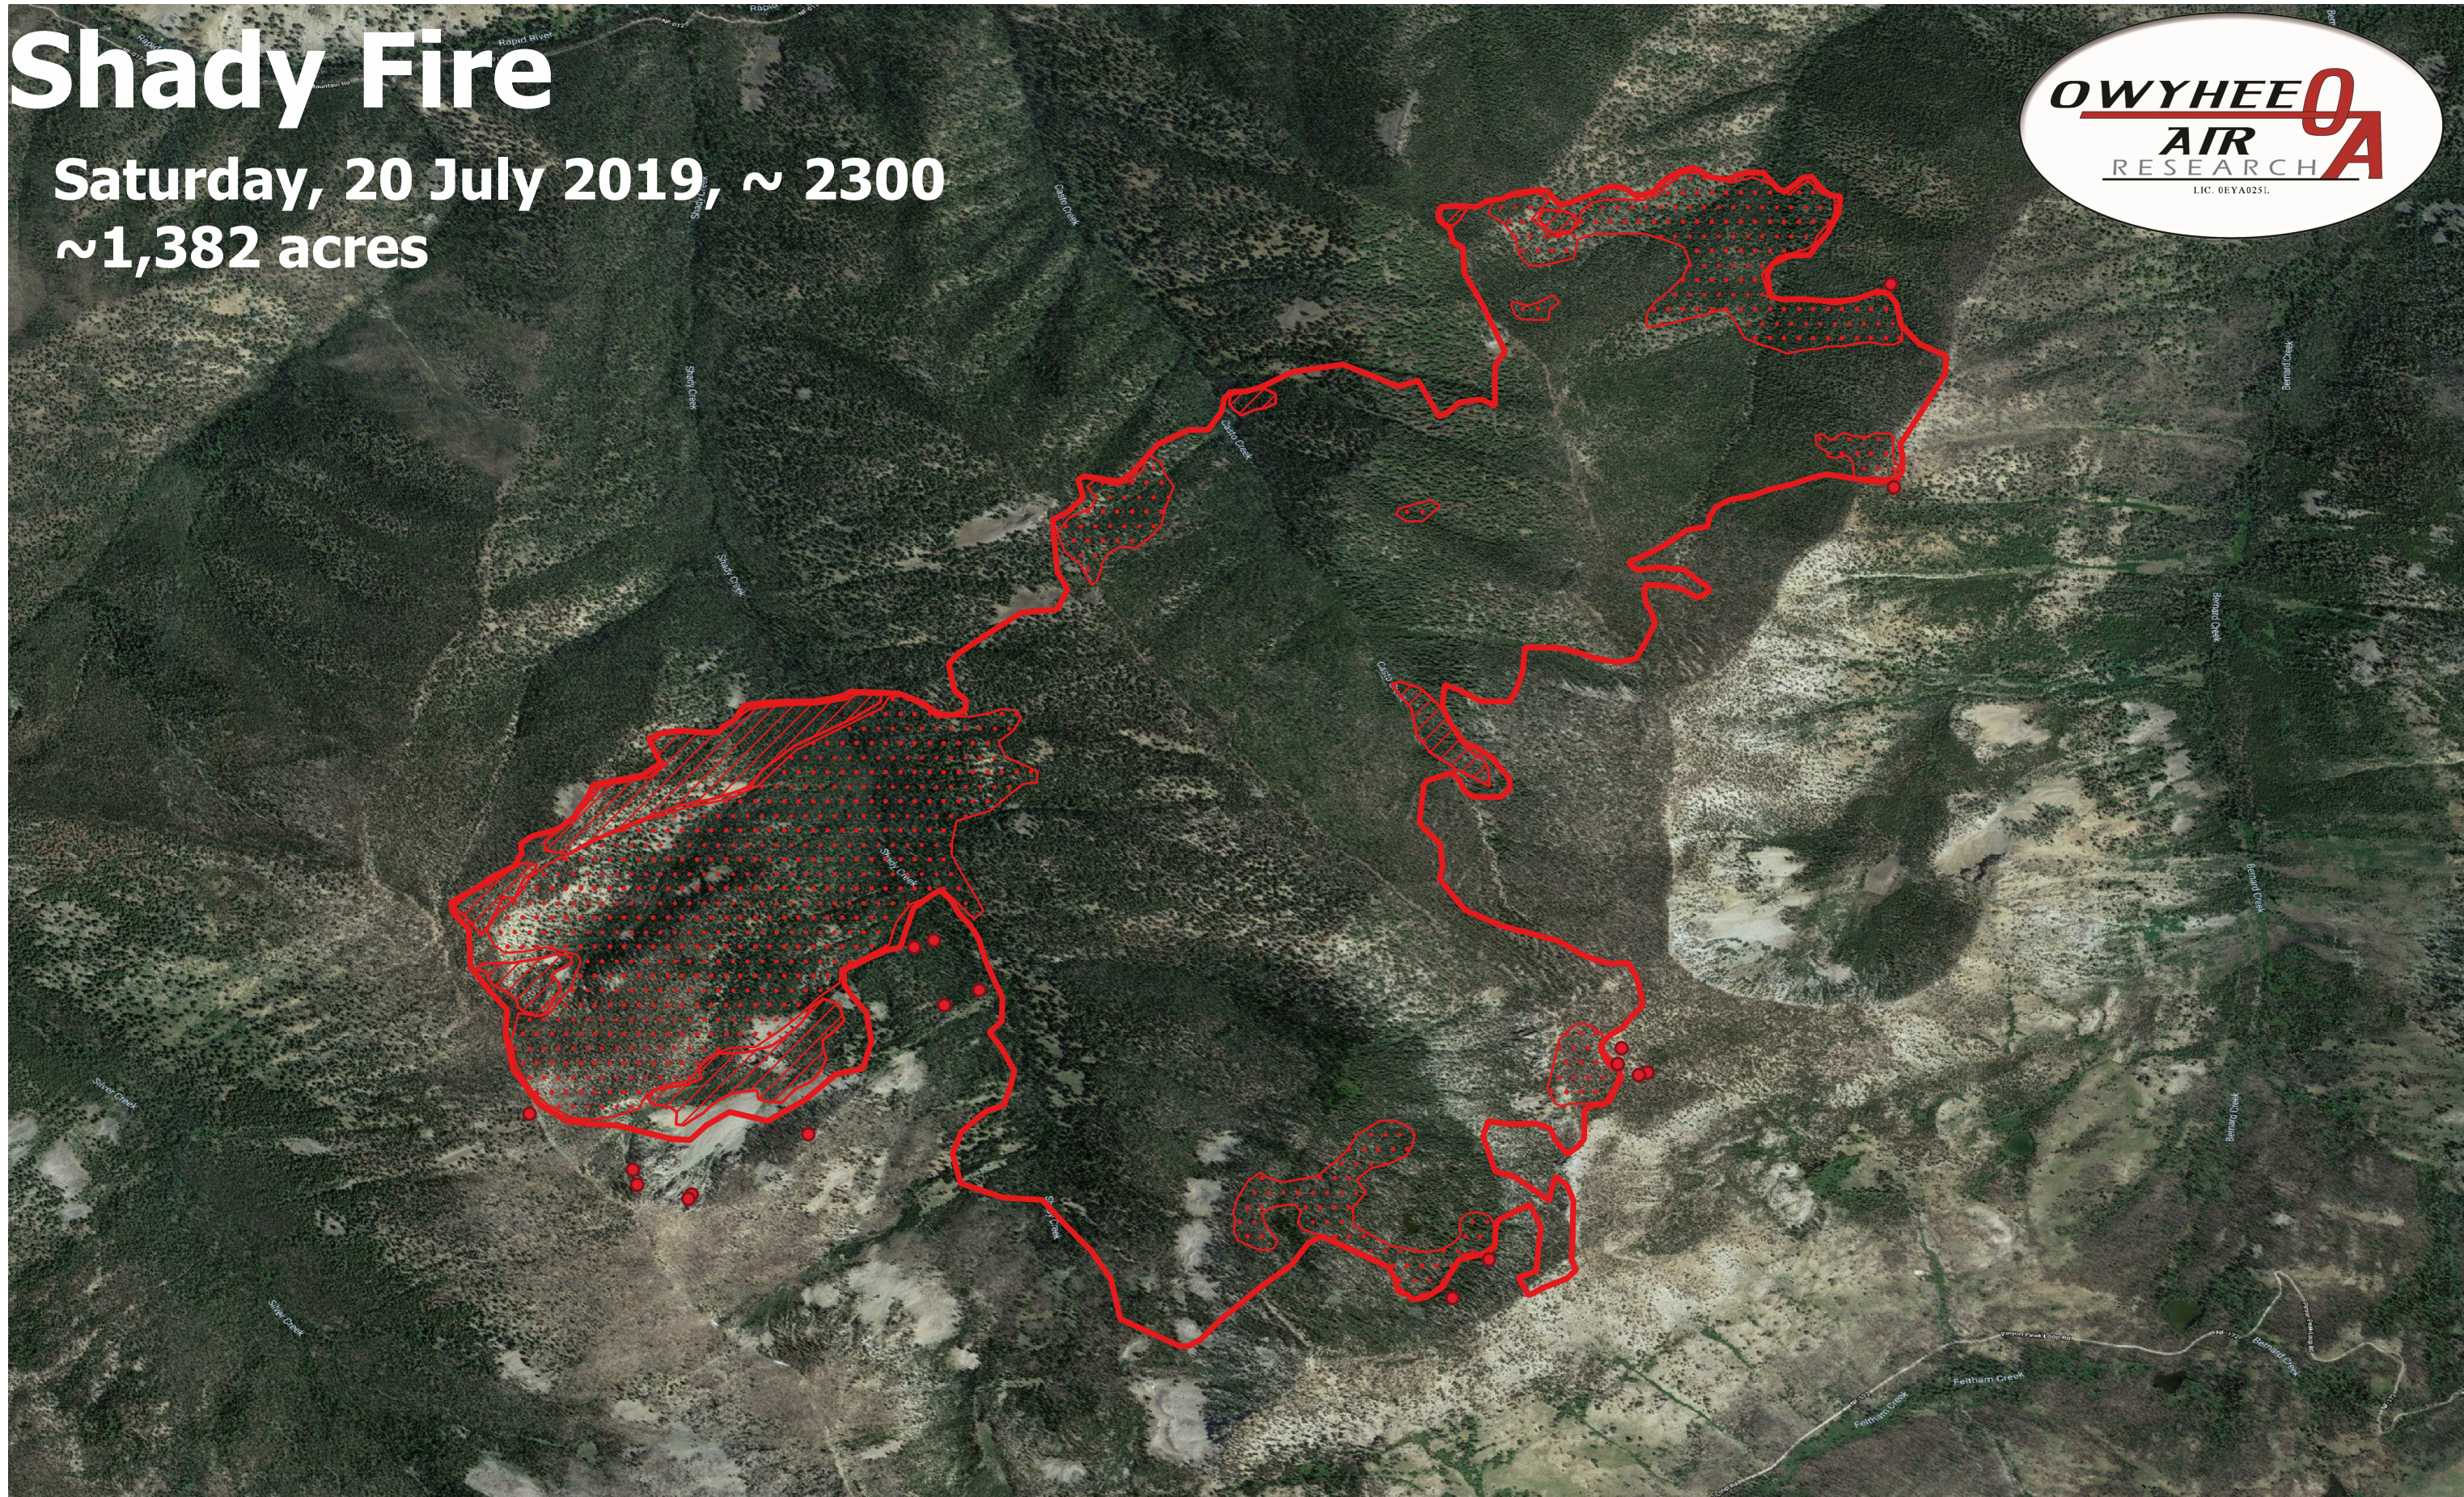

Shady Fire

Saturday, 20 July 2019, ~ 2300
~1,382 acres

Legend

- IR Isolated Heat
- ▨ IR Intense Heat
- IR Scattered Heat
- ▭ Burn Perimeter

Scale: 1:10,000
Projection: WGS 84
Produced by Owyhee Air Research, Inc.
fire@owyheear.com (208) 442-5405