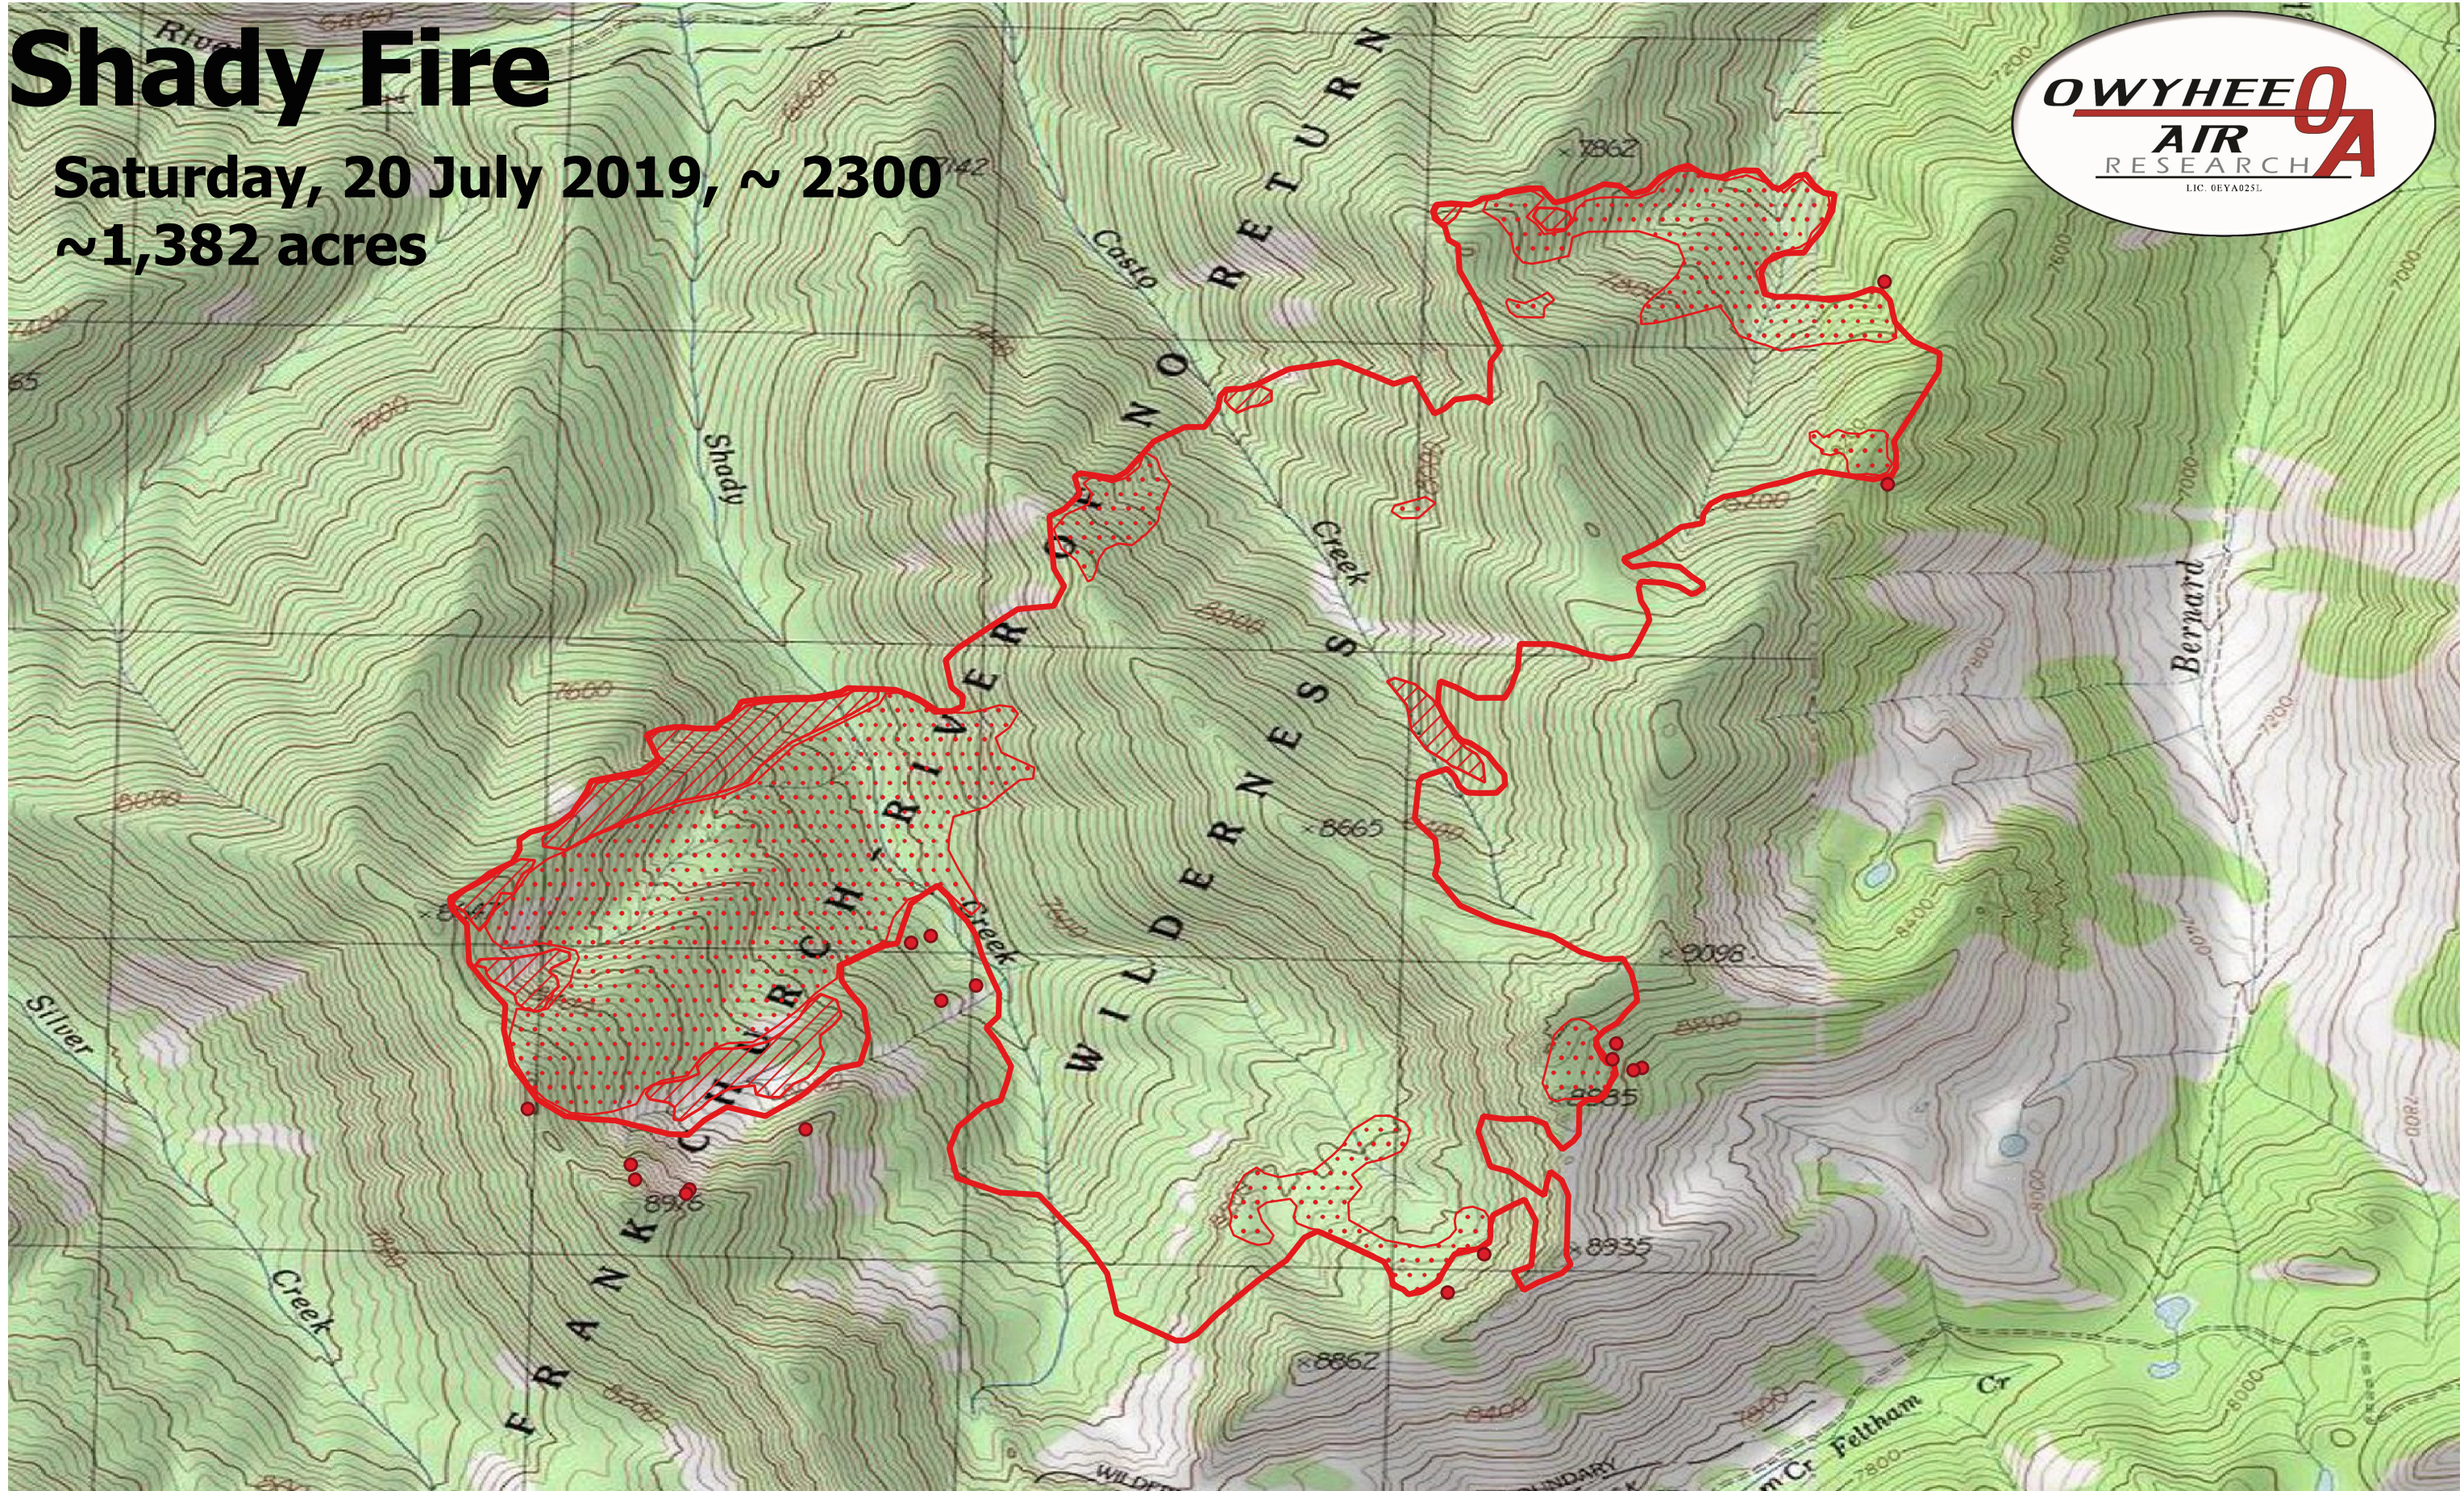

Shady Fire

Saturday, 20 July 2019, ~ 2300
~1,382 acres

Legend

- IR Isolated Heat
- ▨ IR Intense Heat
- IR Scattered Heat
- ▭ Burn Perimeter

Scale: 1:10,000
Projection: WGS 84
Produced by Owyhee Air Research, Inc.
fire@owyheear.com (208) 442-5405