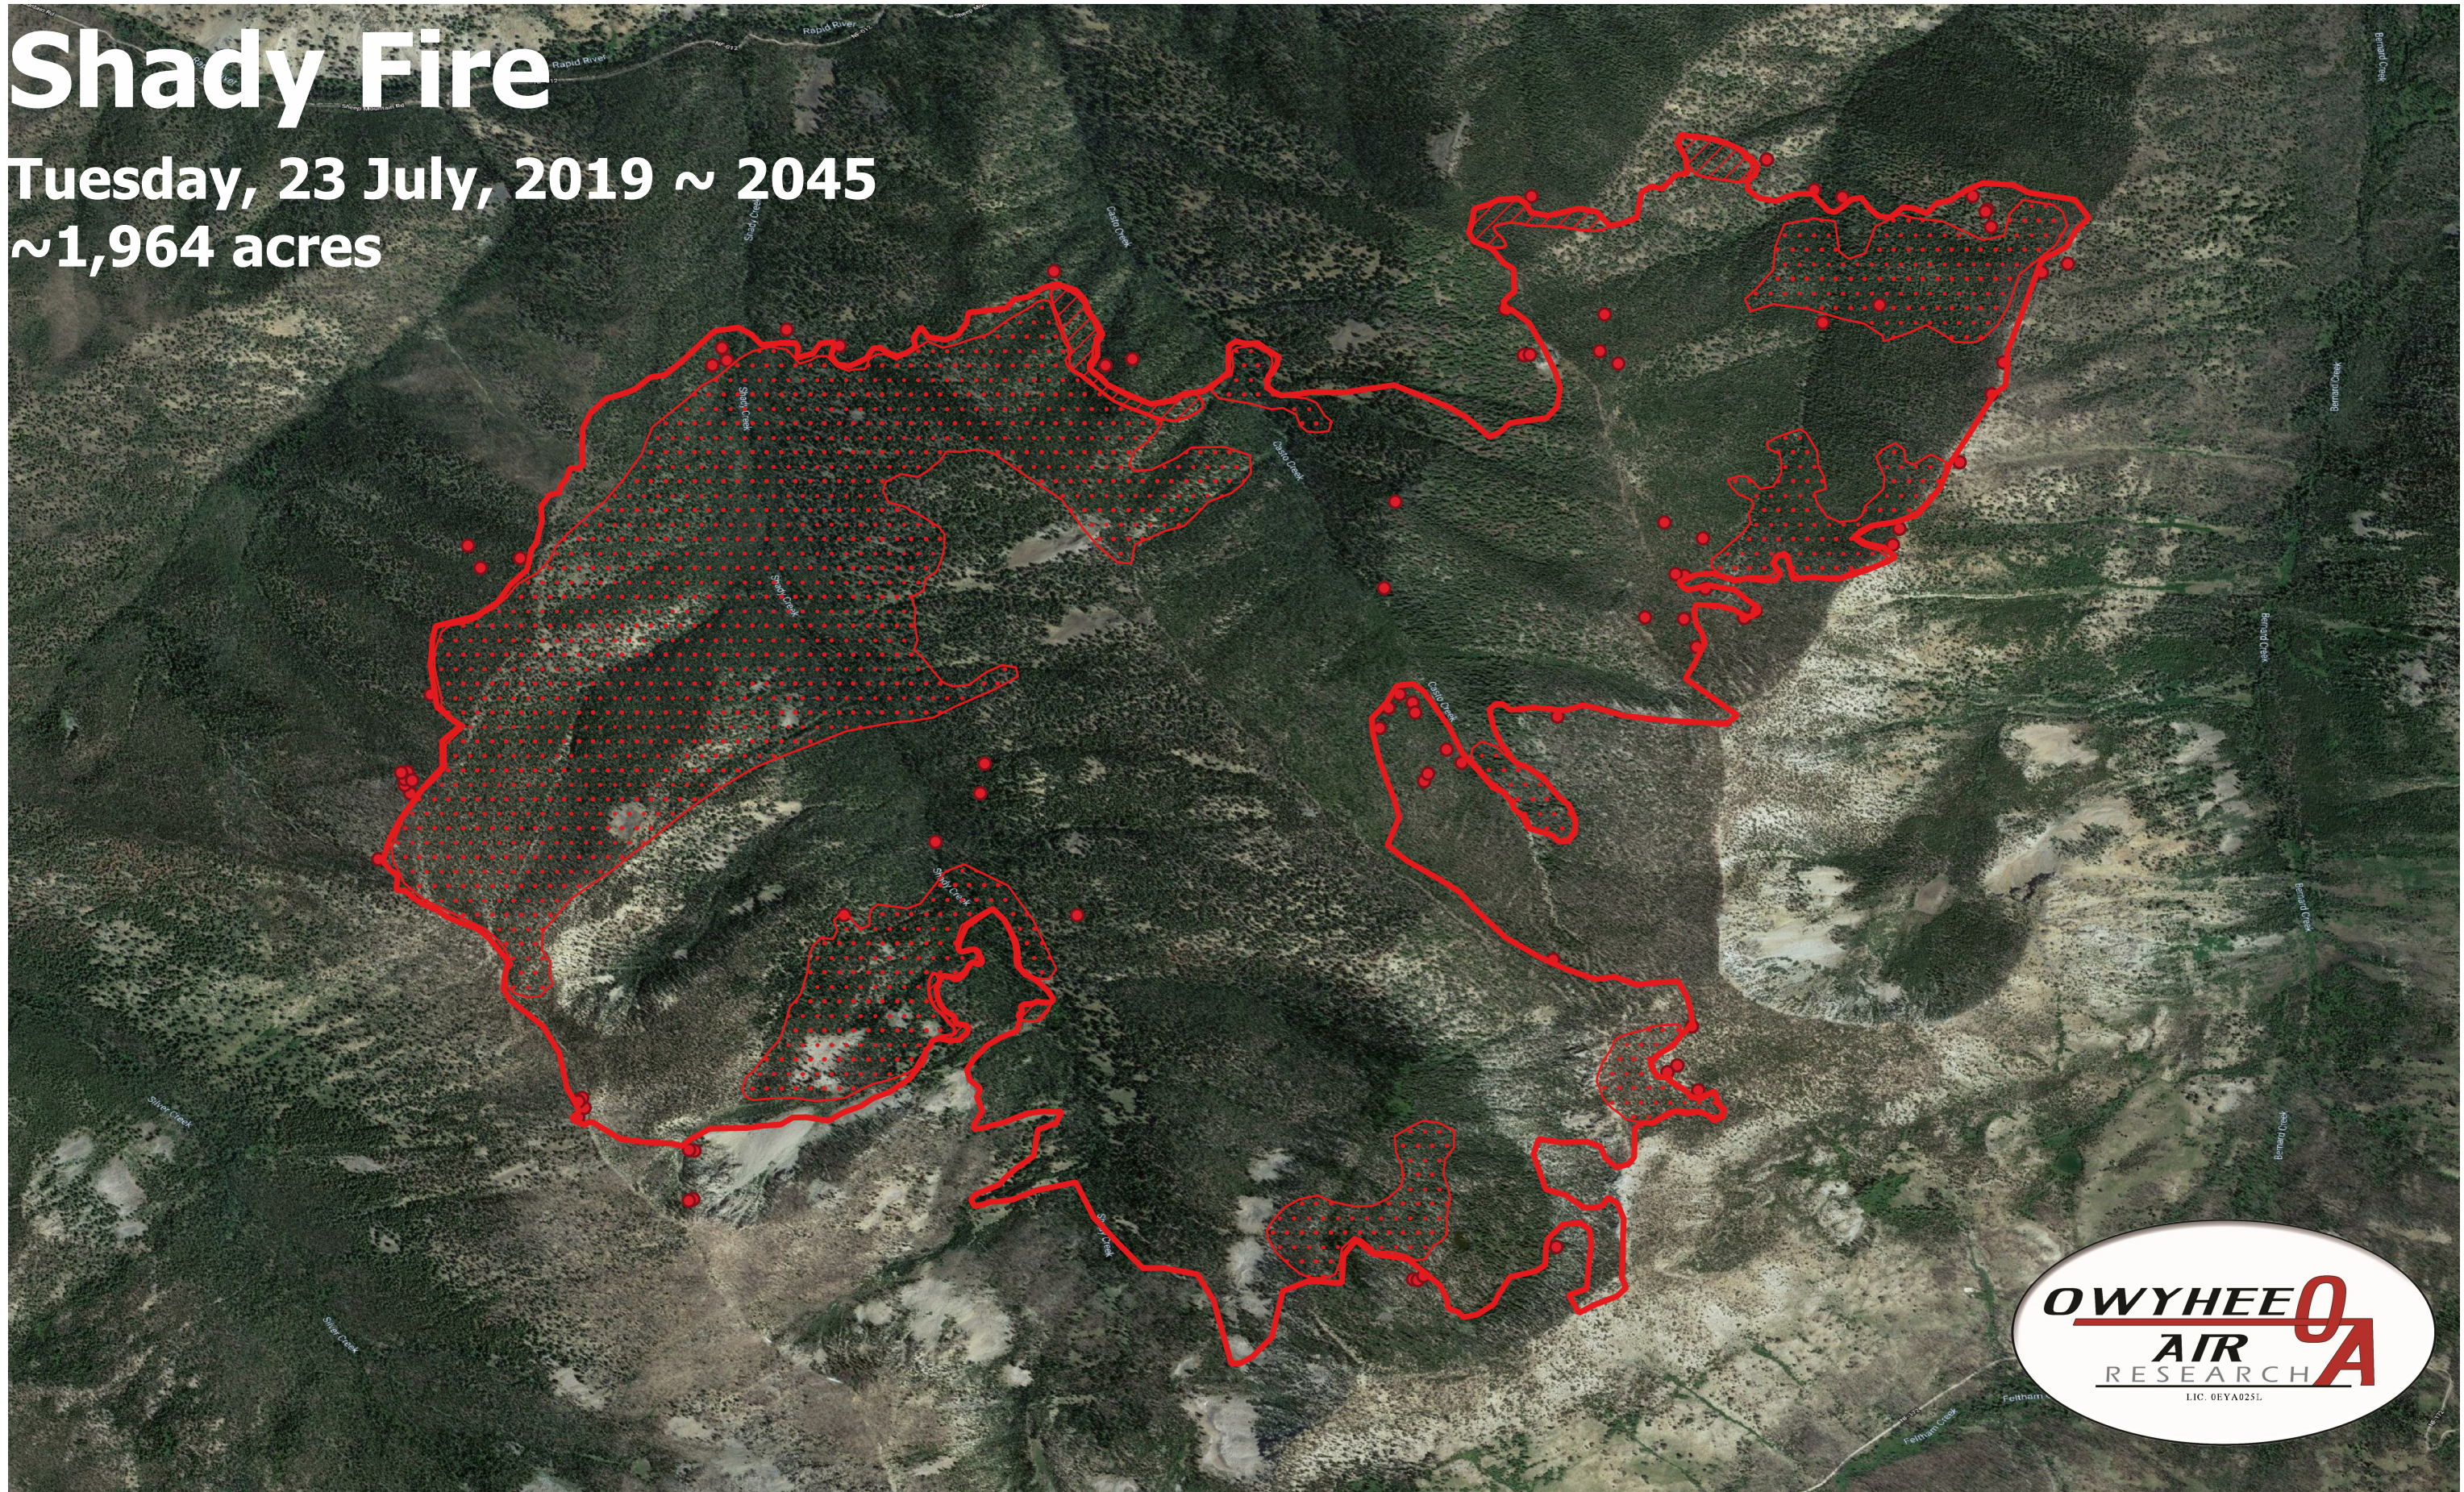

Shady Fire

Tuesday, 23 July, 2019 ~ 2045
~1,964 acres

Legend

- Burn Perimeter
- IR Intense Heat
- IR Scattered Heat
- IR Isolated Heat

Scale: 1:10,000
Projection: WGS 84
Produced by Owyhee Air Research, Inc.
IR Interpreter: C. Merriman
fire@owyheear.com (208) 442-5405