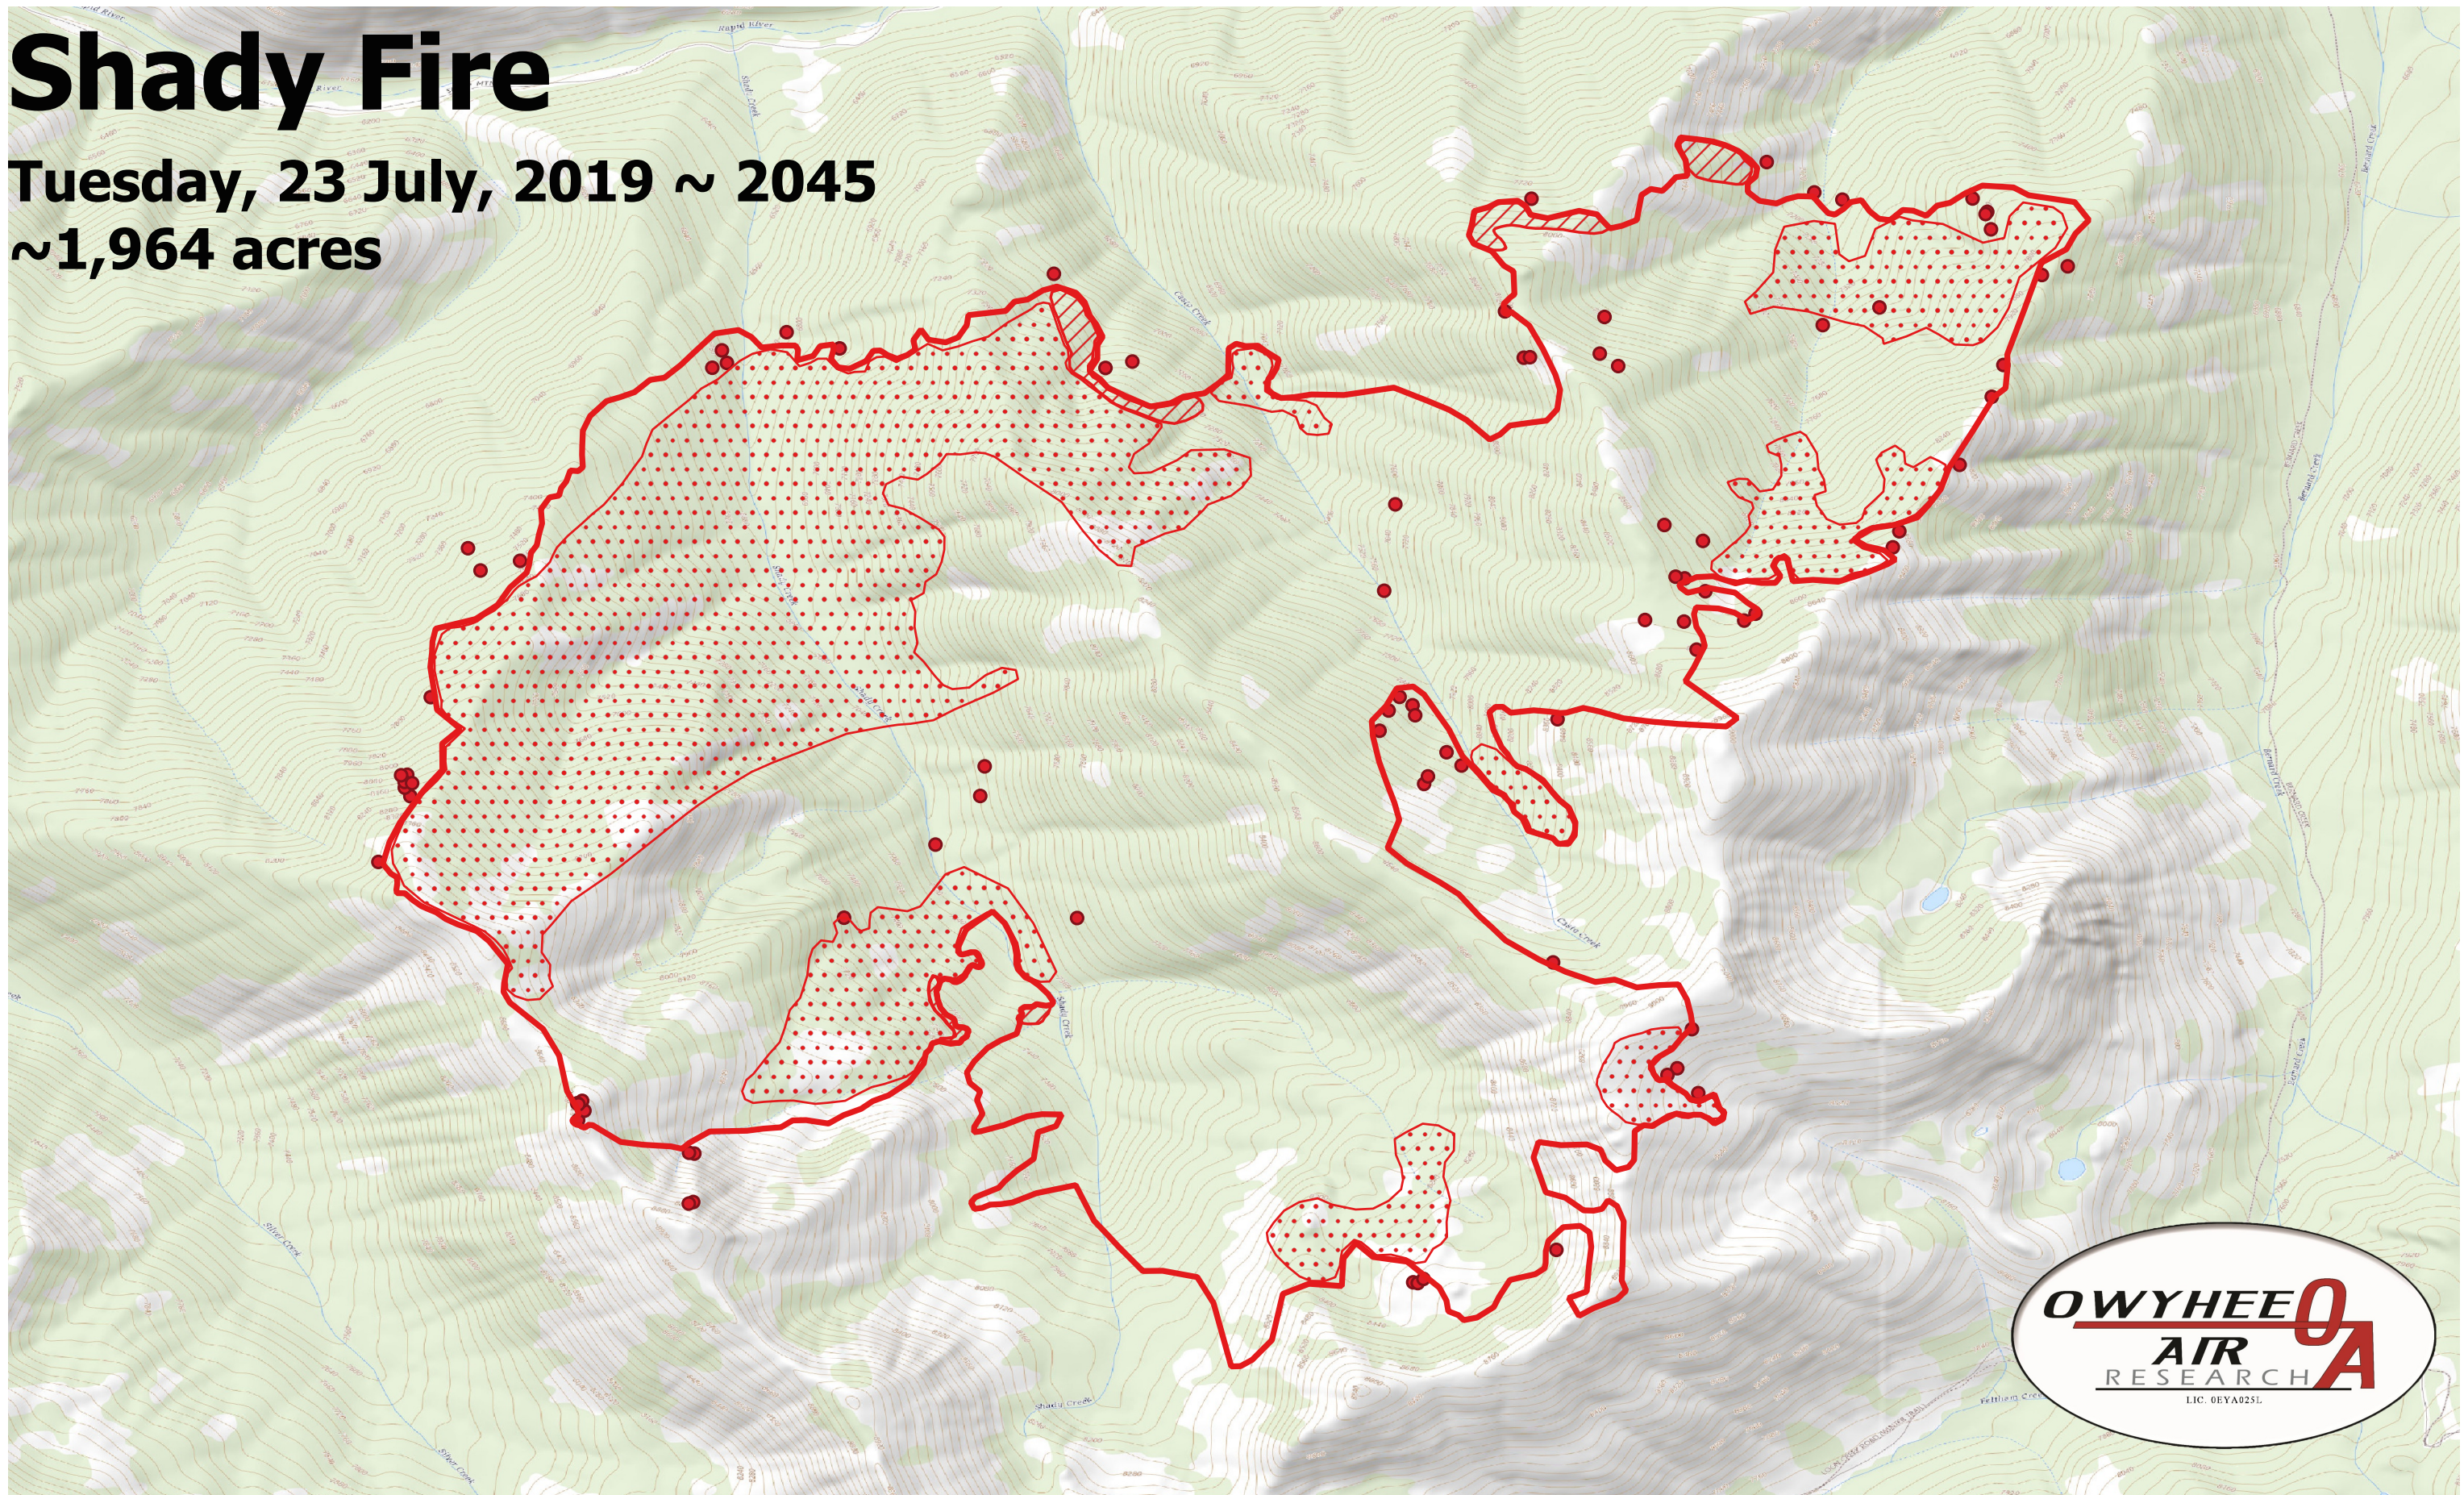

# Shady Fire

Tuesday, 23 July, 2019 ~ 2045

~1,964 acres

## Legend

- Burn Perimeter
- IR Intense Heat
- IR Scattered Heat
- IR Isolated Heat

Scale: 1:10,000

Projection: WGS 84

Produced by Owyhee Air Research, Inc.

IR Interpreter: C. Merriman

fire@owyheear.com (208) 442-5405