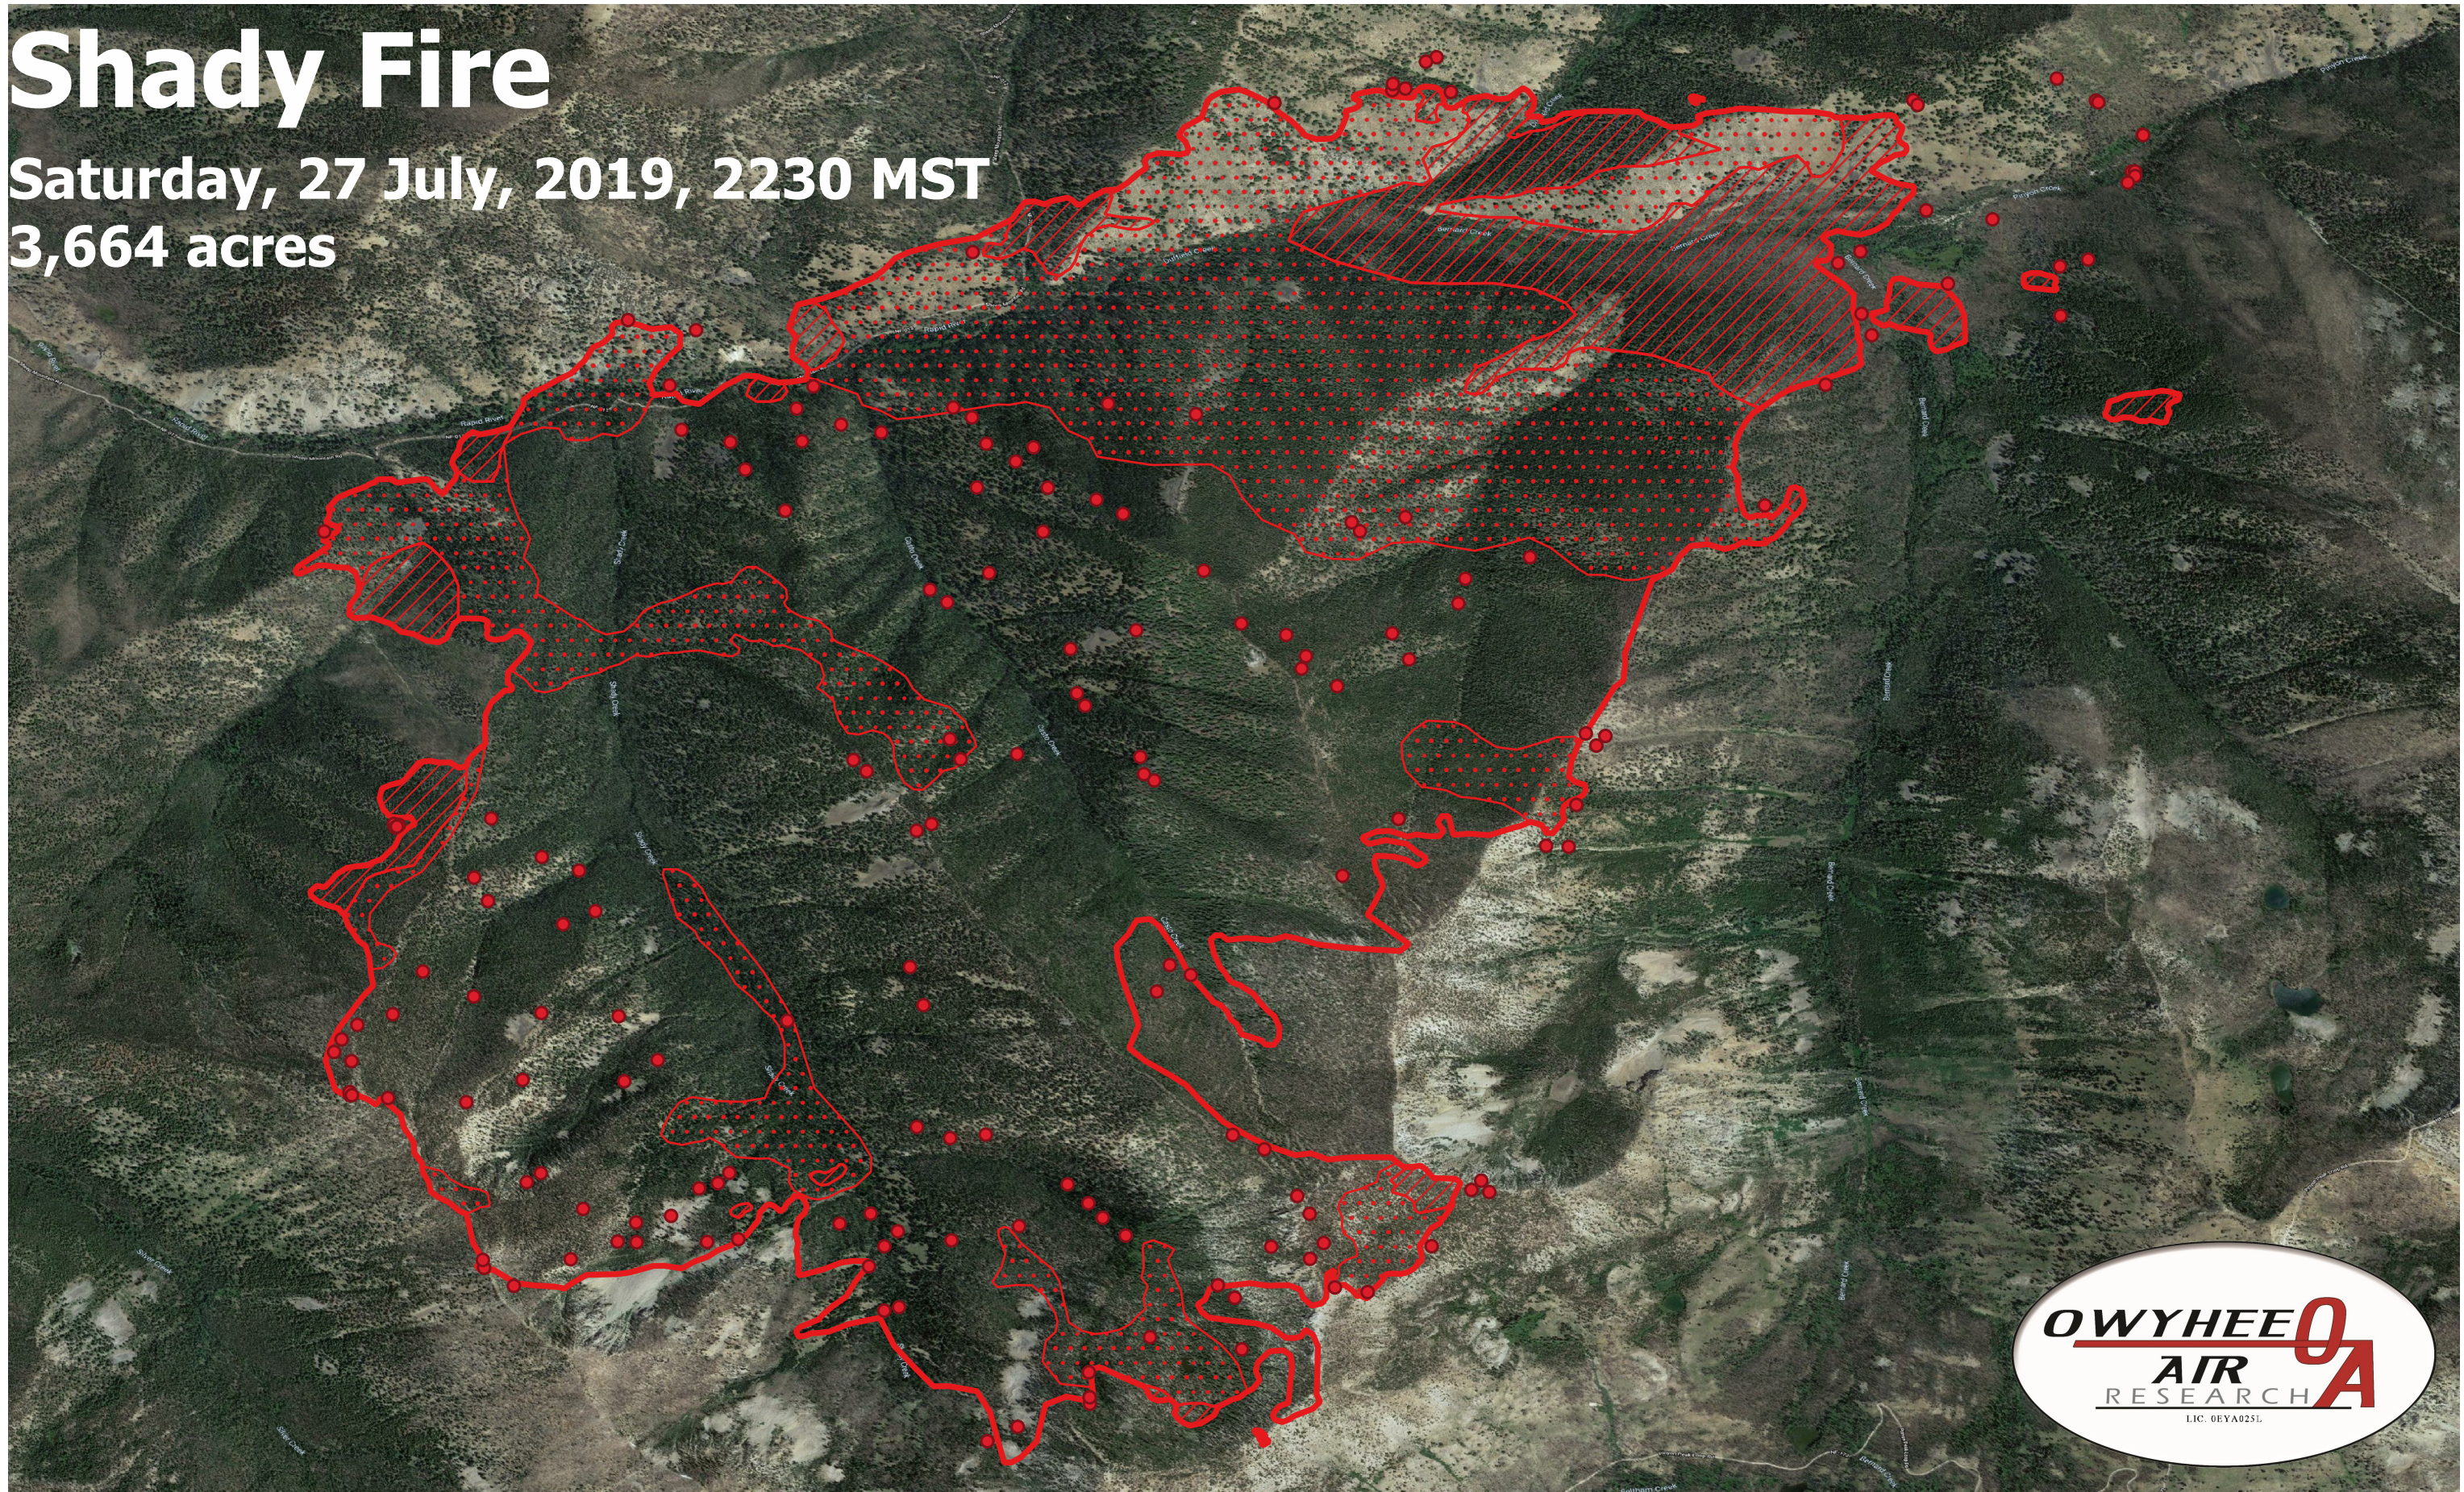

Shady Fire

Saturday, 27 July, 2019, 2230 MST
3,664 acres

Legend

- IR Isolated Heat
- ◻◻◻ IR Scattered Heat
- ▨ IR Intense Heat
- ▭ Burn Perimeter

Scale: 1:12,500
Projection: WGS 84
Produced by Owyhee Air Research, Inc.
IR Interpreter: C. Merriman
fire@owyheear.com (208) 442-5405