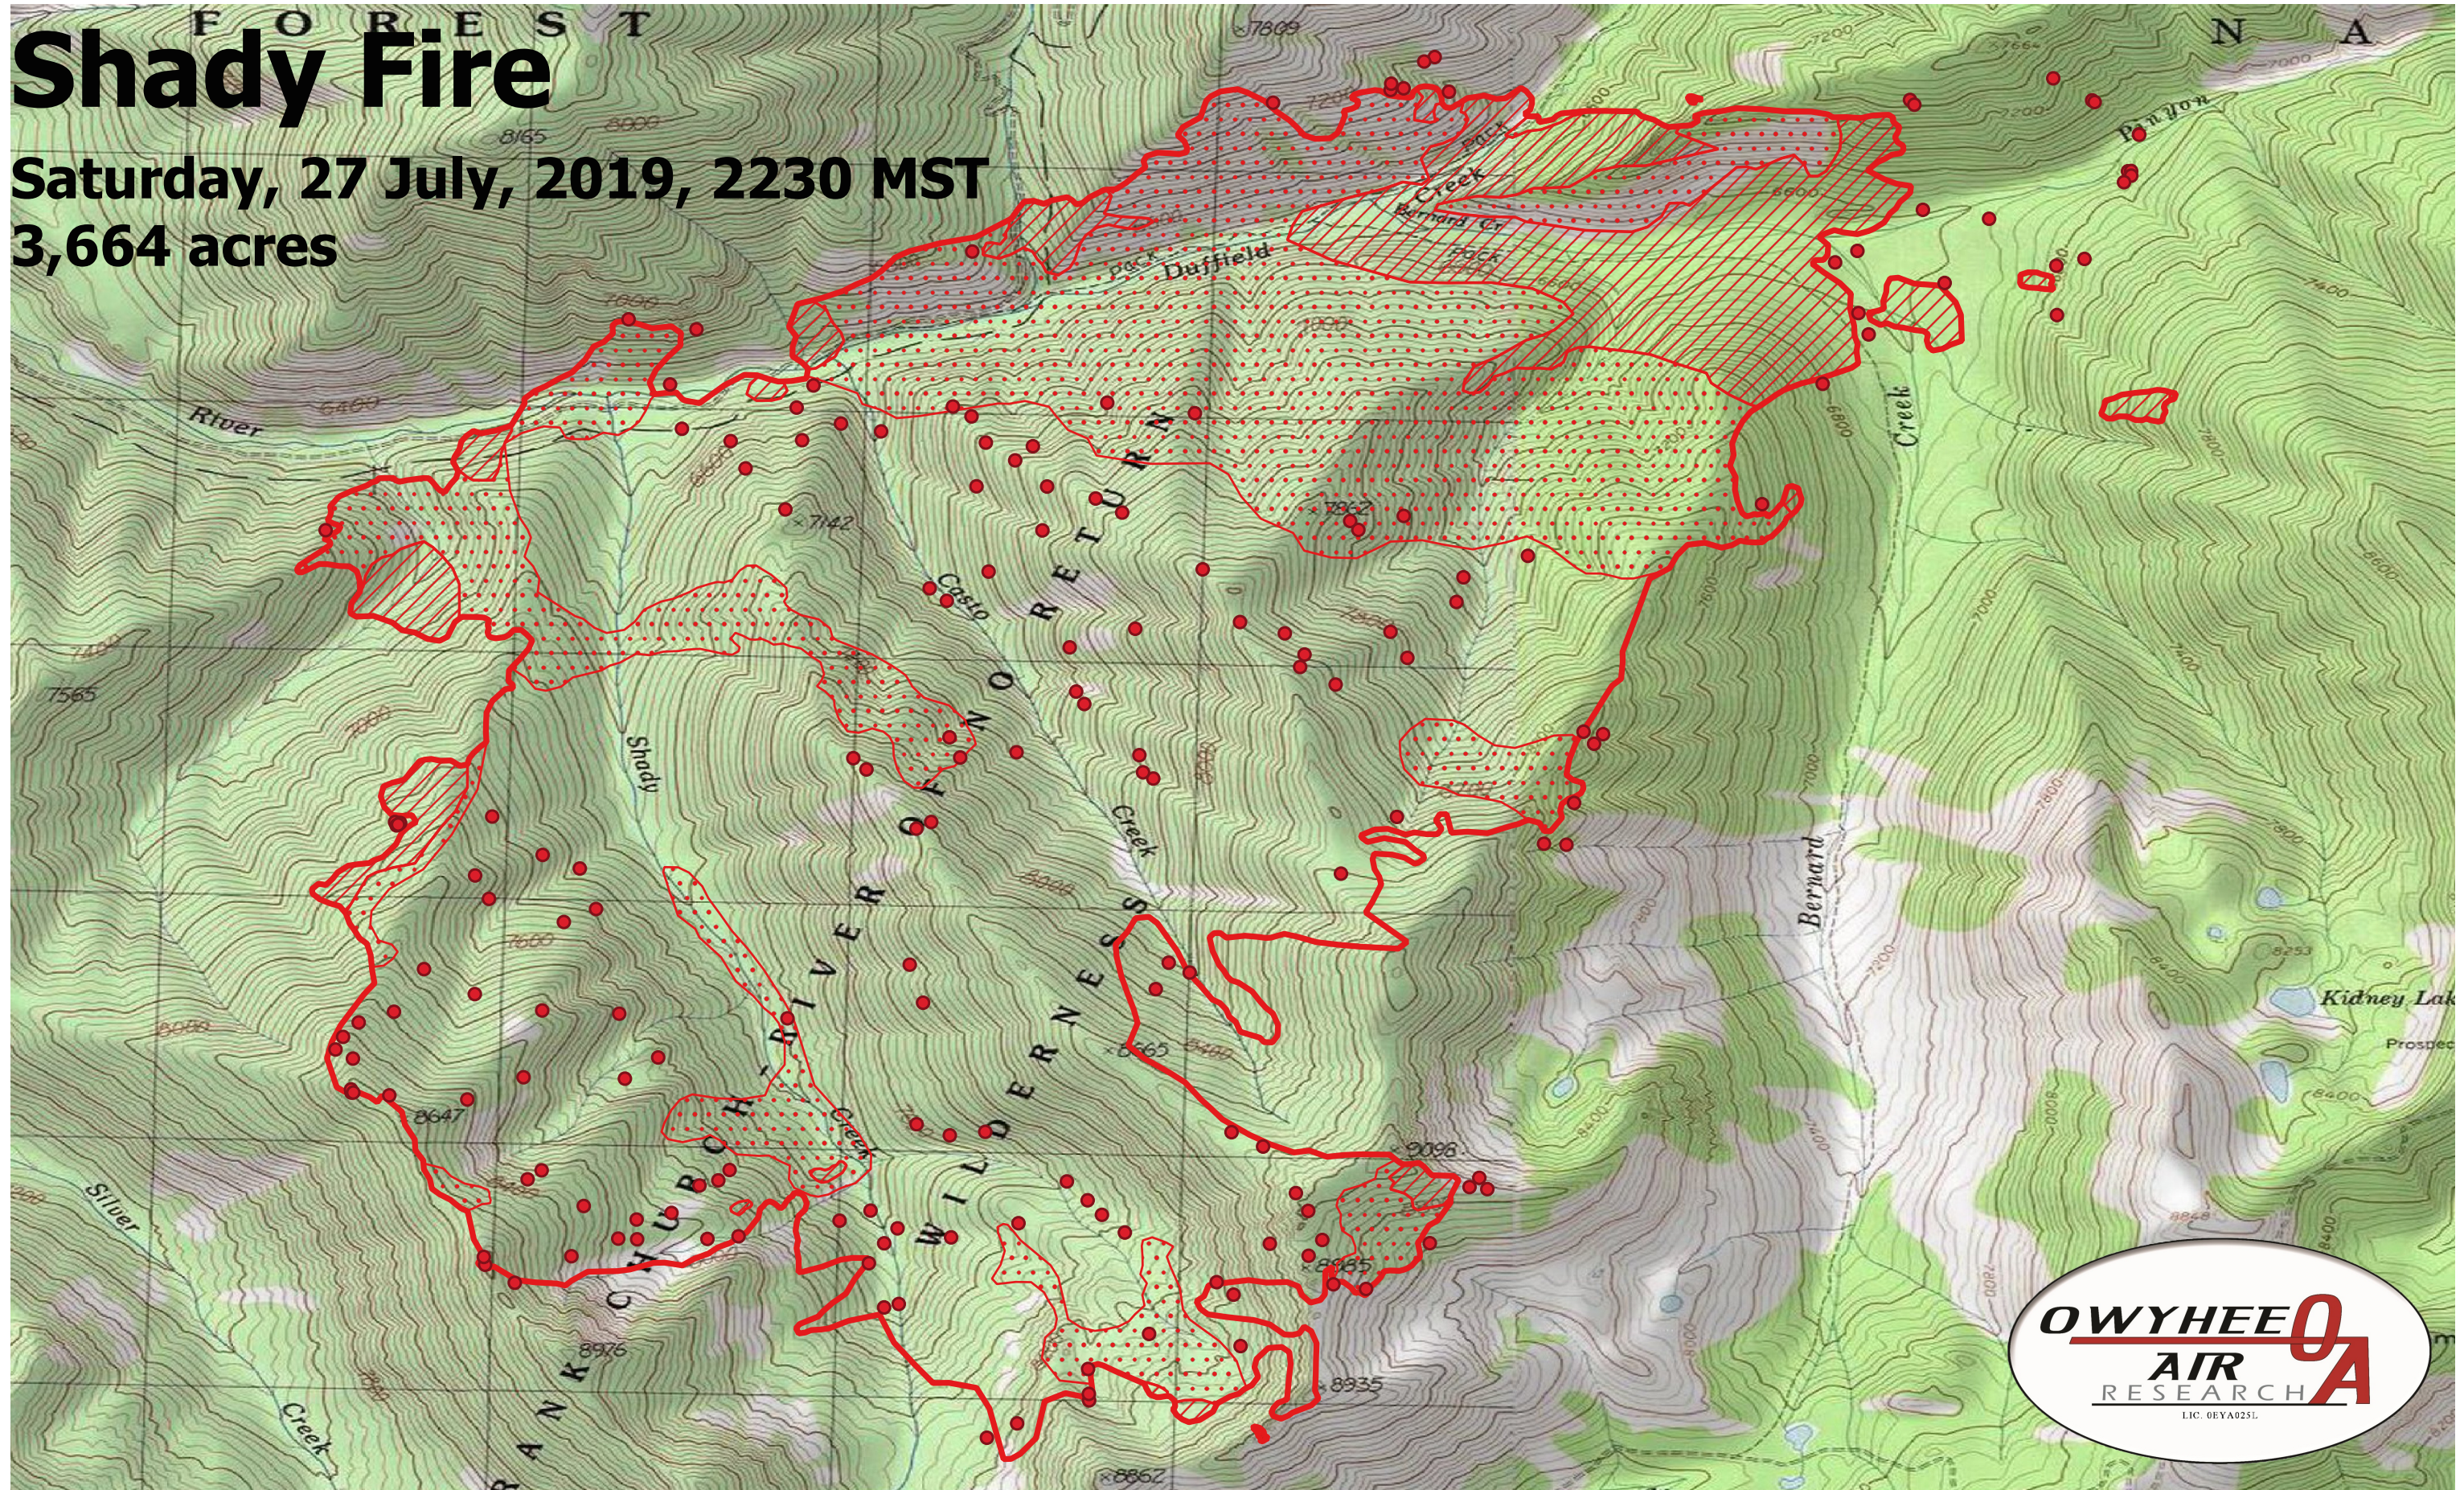

Shady Fire

Saturday, 27 July, 2019, 2230 MST

3,664 acres

- Legend**
- IR Isolated Heat
 - ◻ IR Scattered Heat
 - ▨ IR Intense Heat
 - ▭ Burn Perimeter

Scale: 1:12,500
Projection: WGS 84
Produced by Owyhee Air Research, Inc.
IR Interpreter: C. Merriman
fire@owyheear.com (208) 442-5405