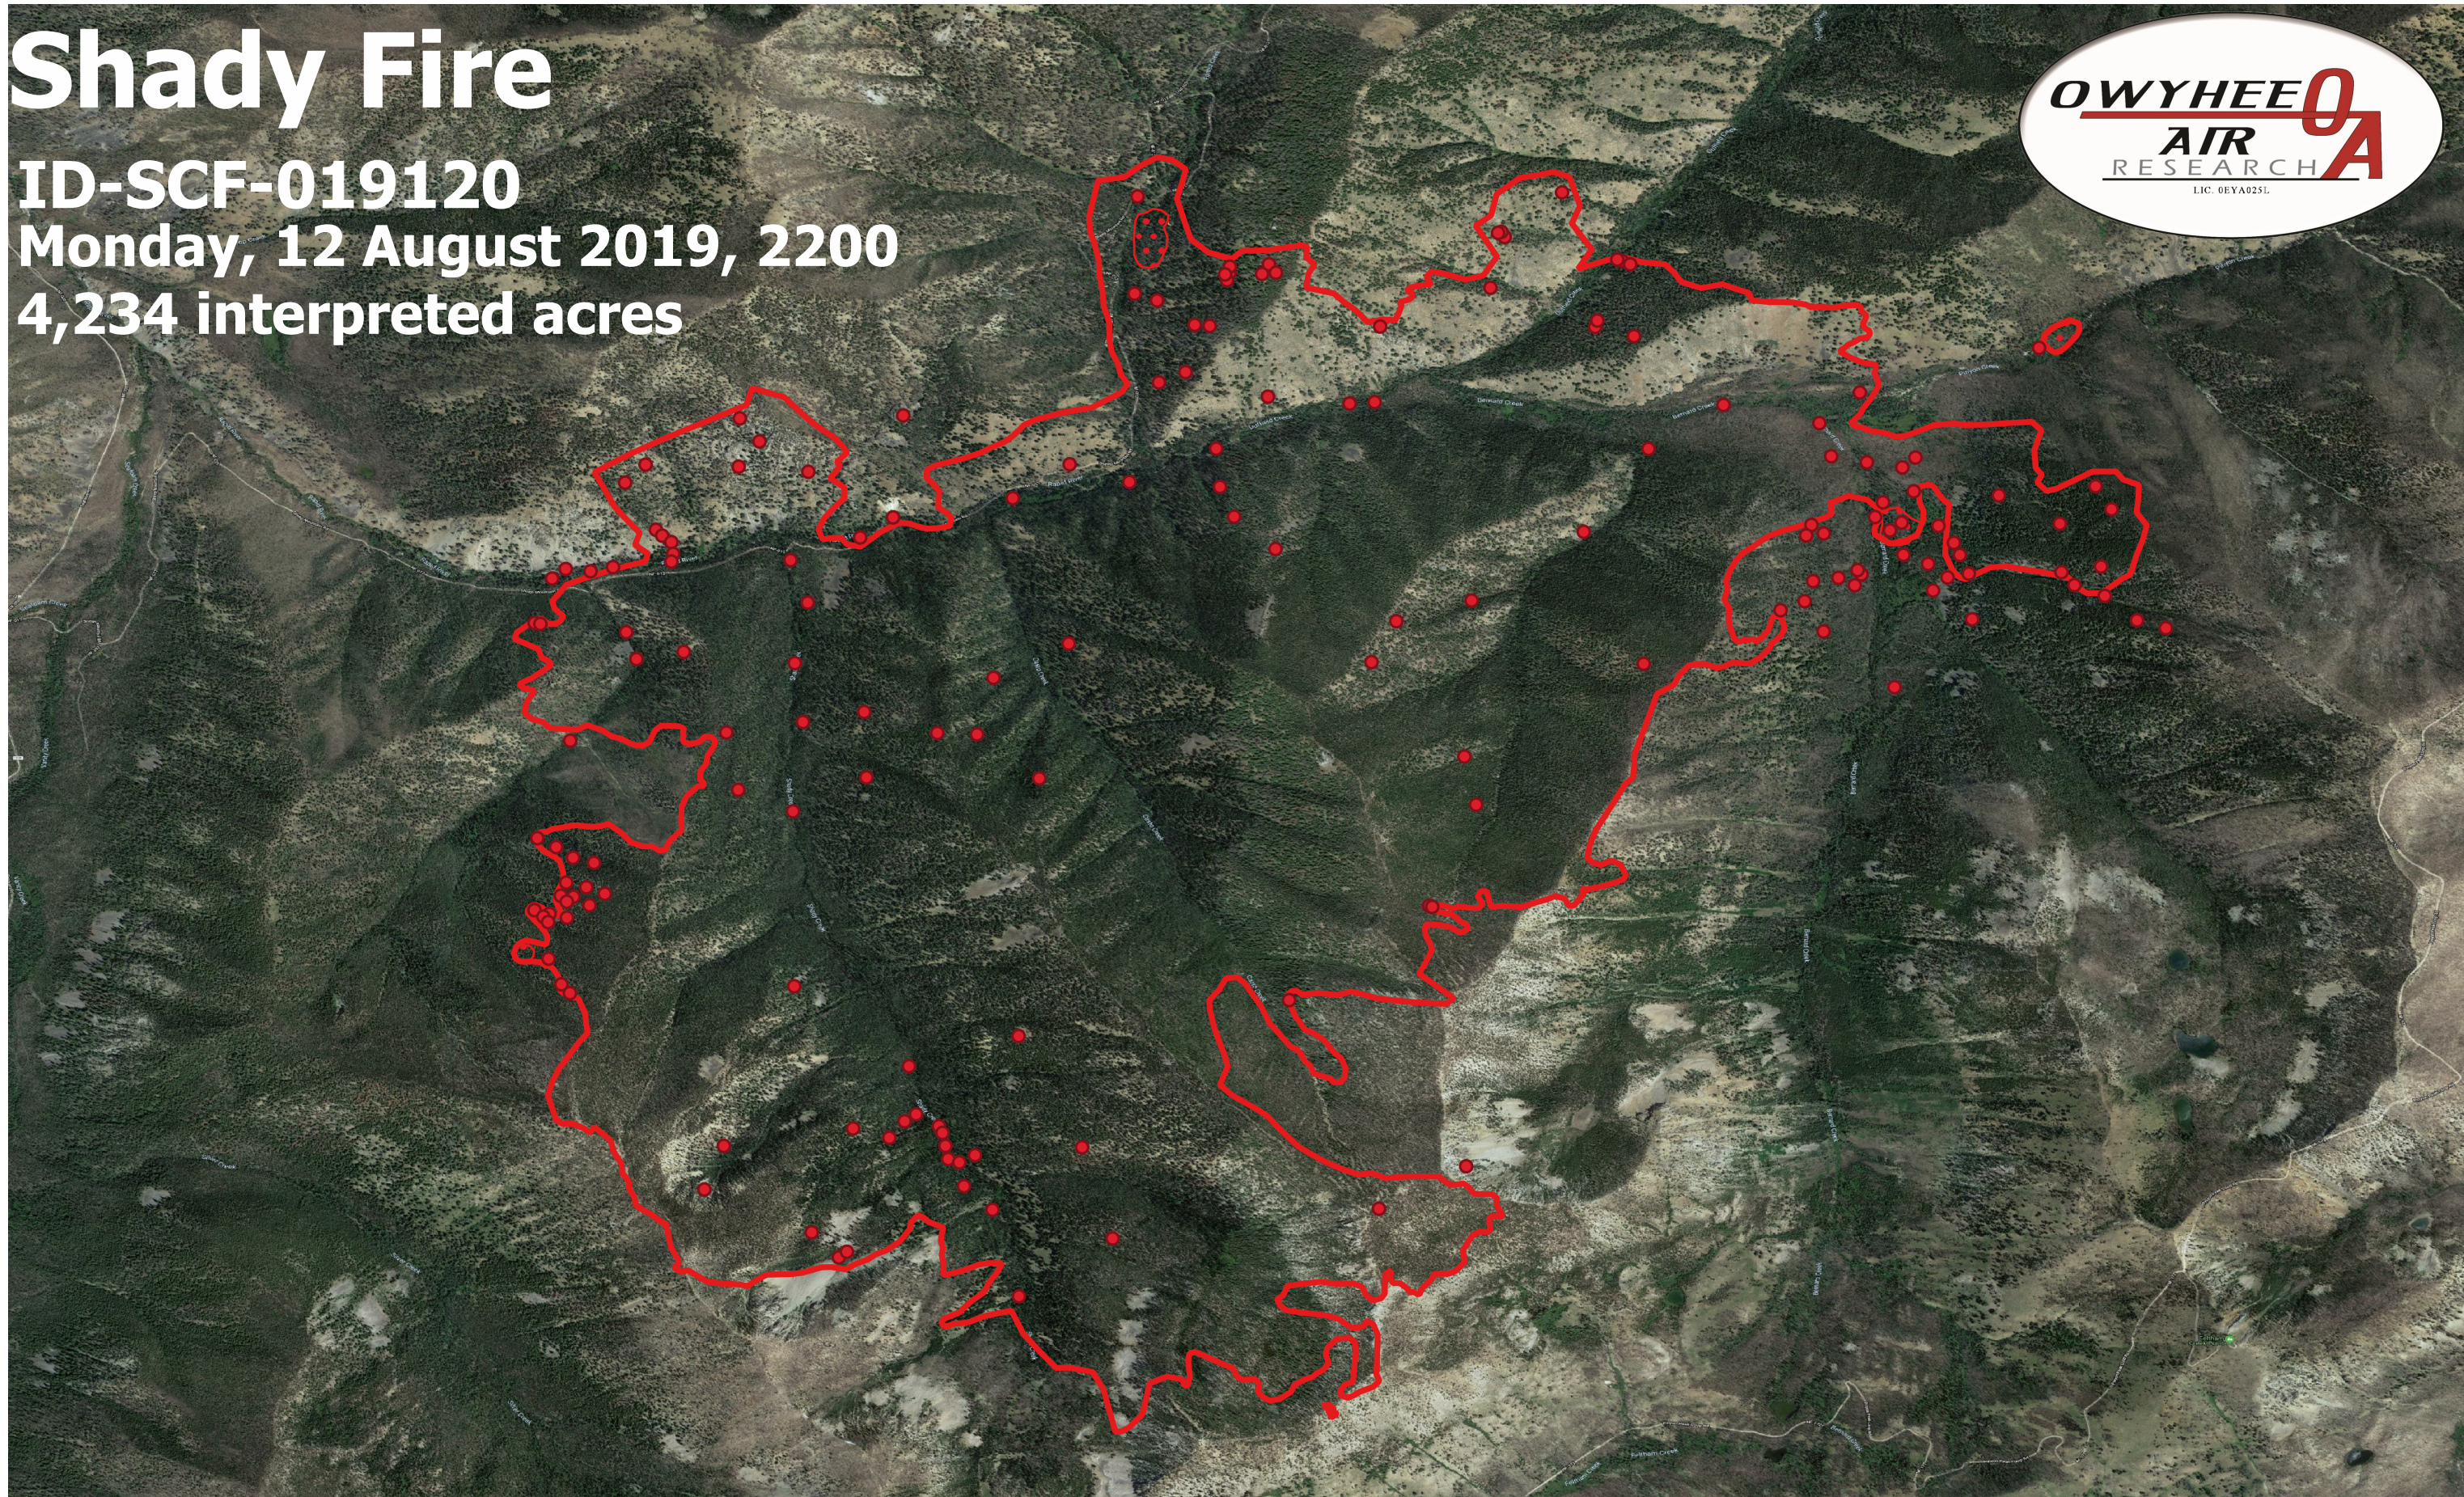

Shady Fire

ID-SCF-019120

Monday, 12 August 2019, 2200

4,234 interpreted acres

Legend

- IR Isolated Heat
- ▭ IR Scattered Heat
- ▭ IR Intense Heat

Scale: 1:15,000

Projection: WGS 84