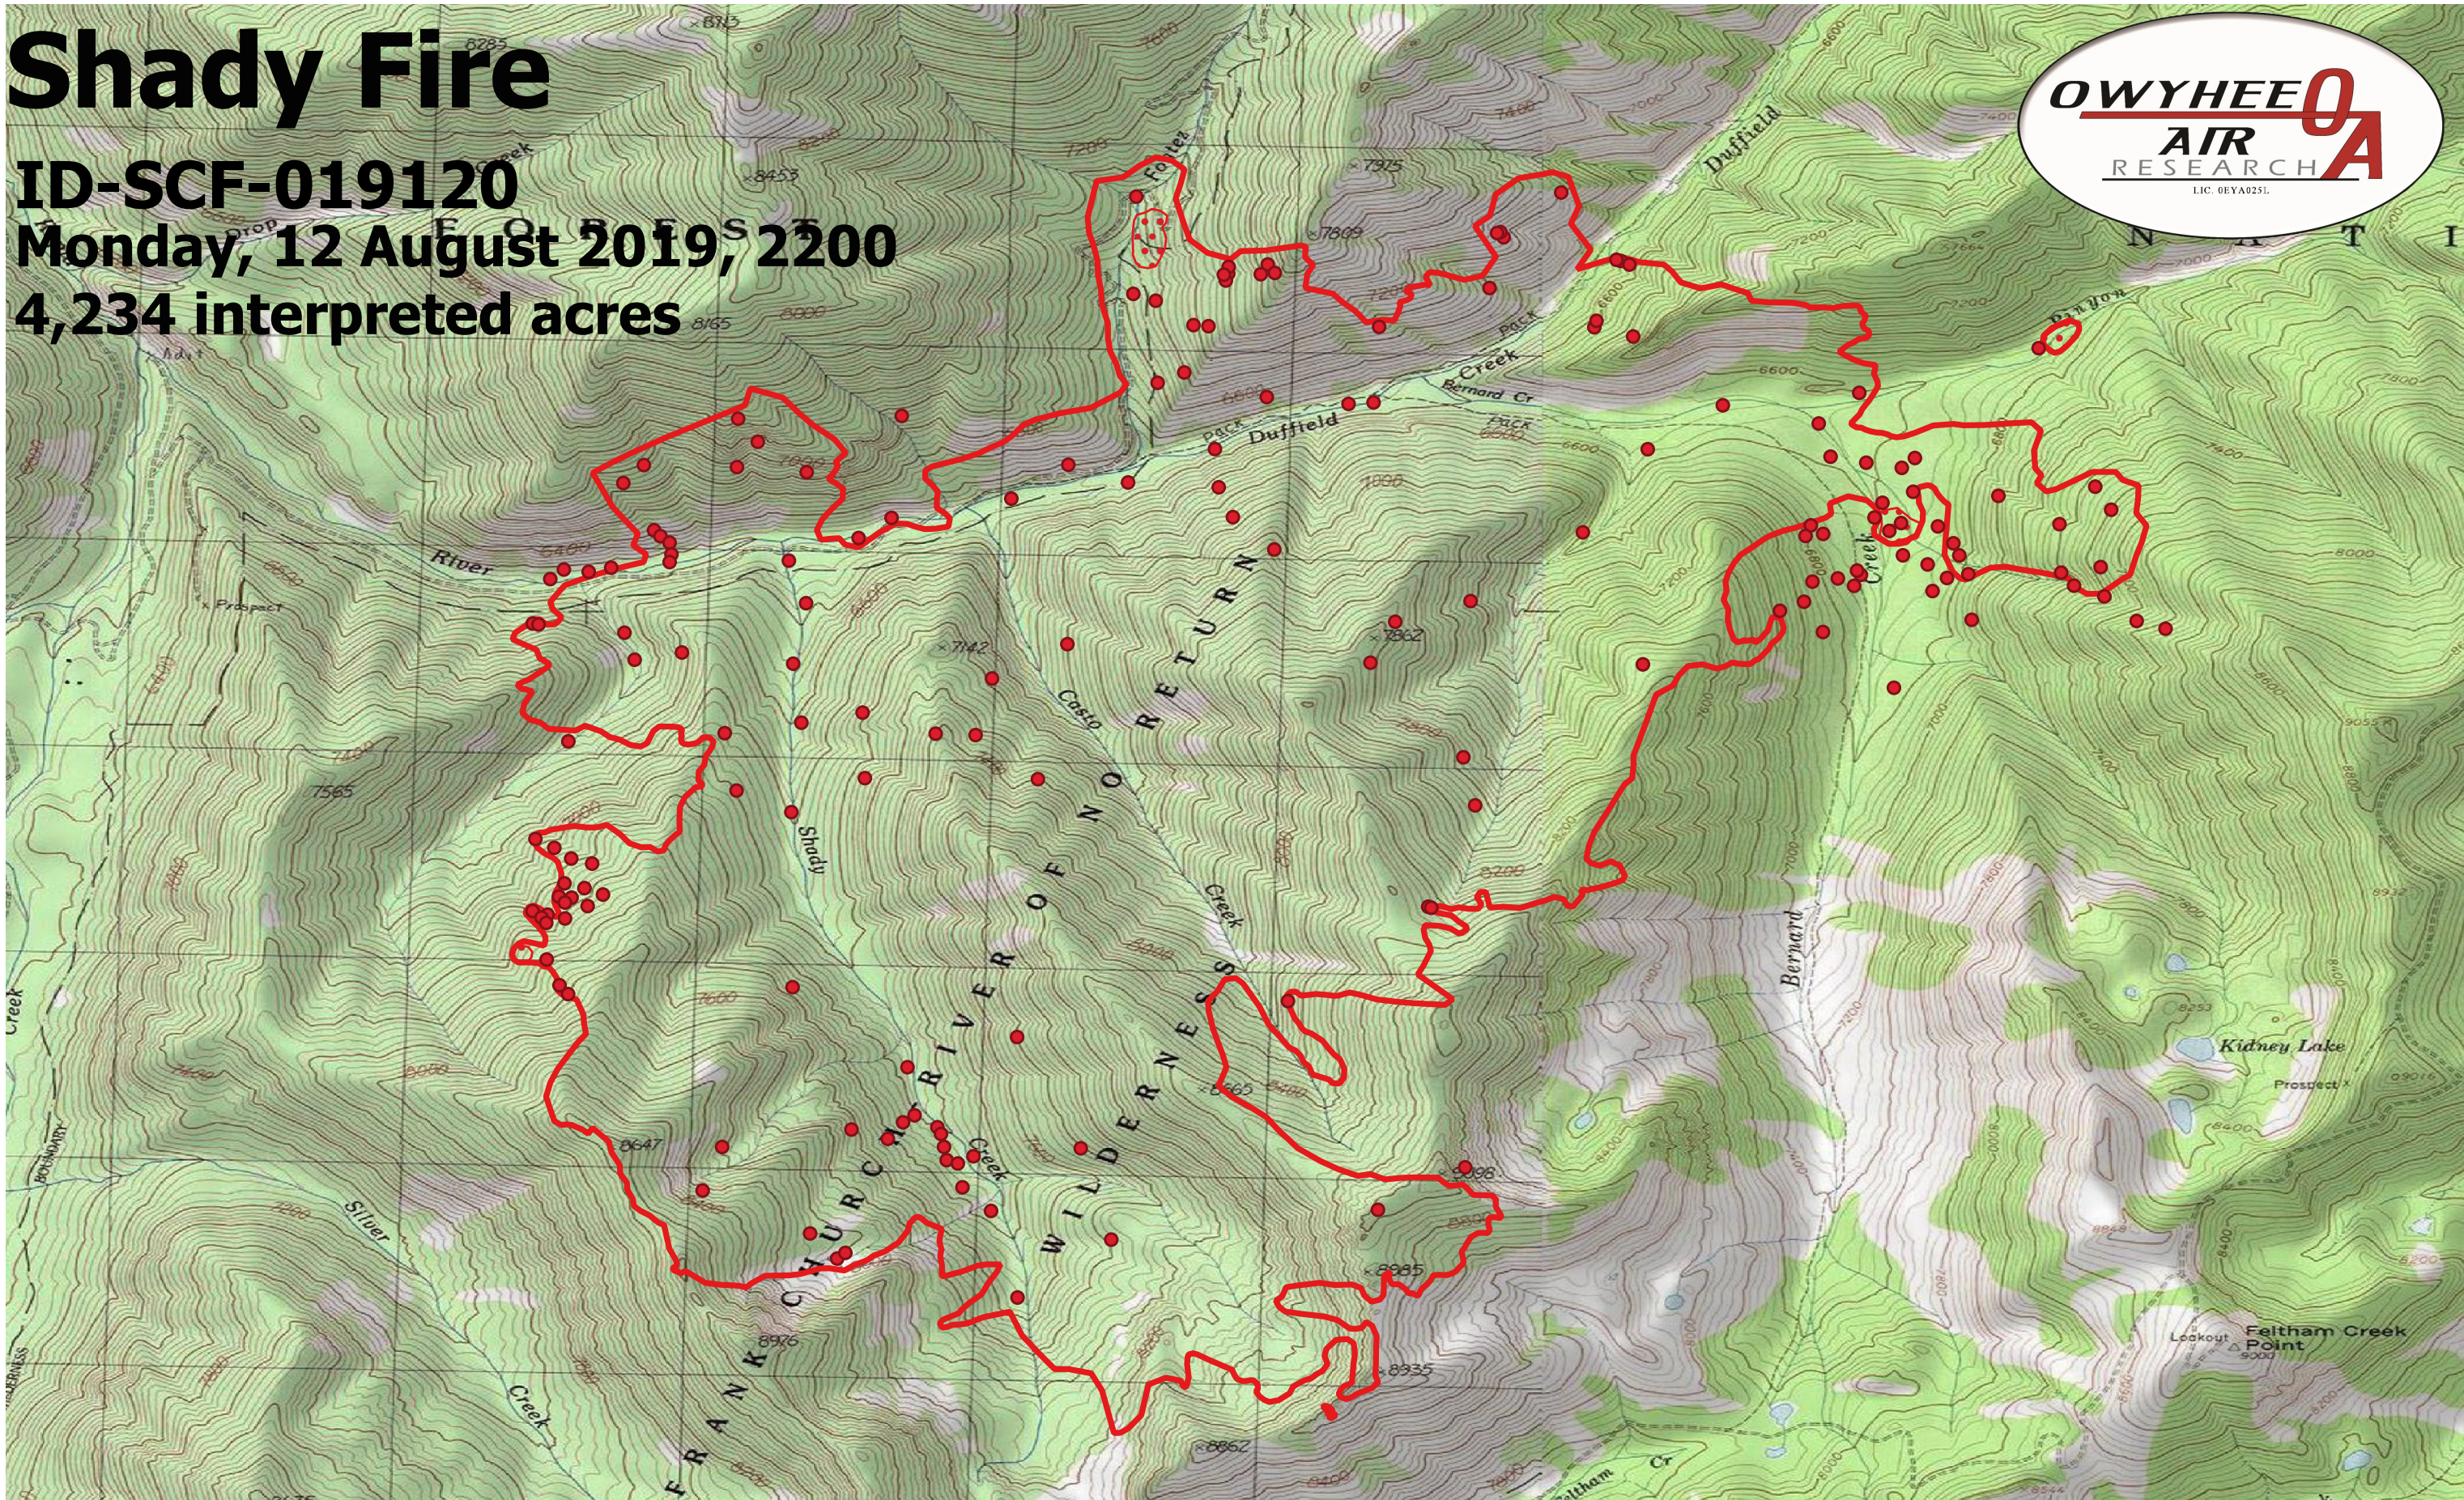

# Shady Fire

ID-SCF-019120

Monday, 12 August 2019, 2200

4,234 interpreted acres

- Legend
- IR Isolated Heat
  - ⋯ IR Scattered Heat
  - ▭ IR Intense Heat

Scale: 1:15,000  
Projection: WGS 84  
Produced by Owyhee Air Research, Inc.  
IR Interpreter: C. Merriman  
fire@owyheear.com (208) 442-5405