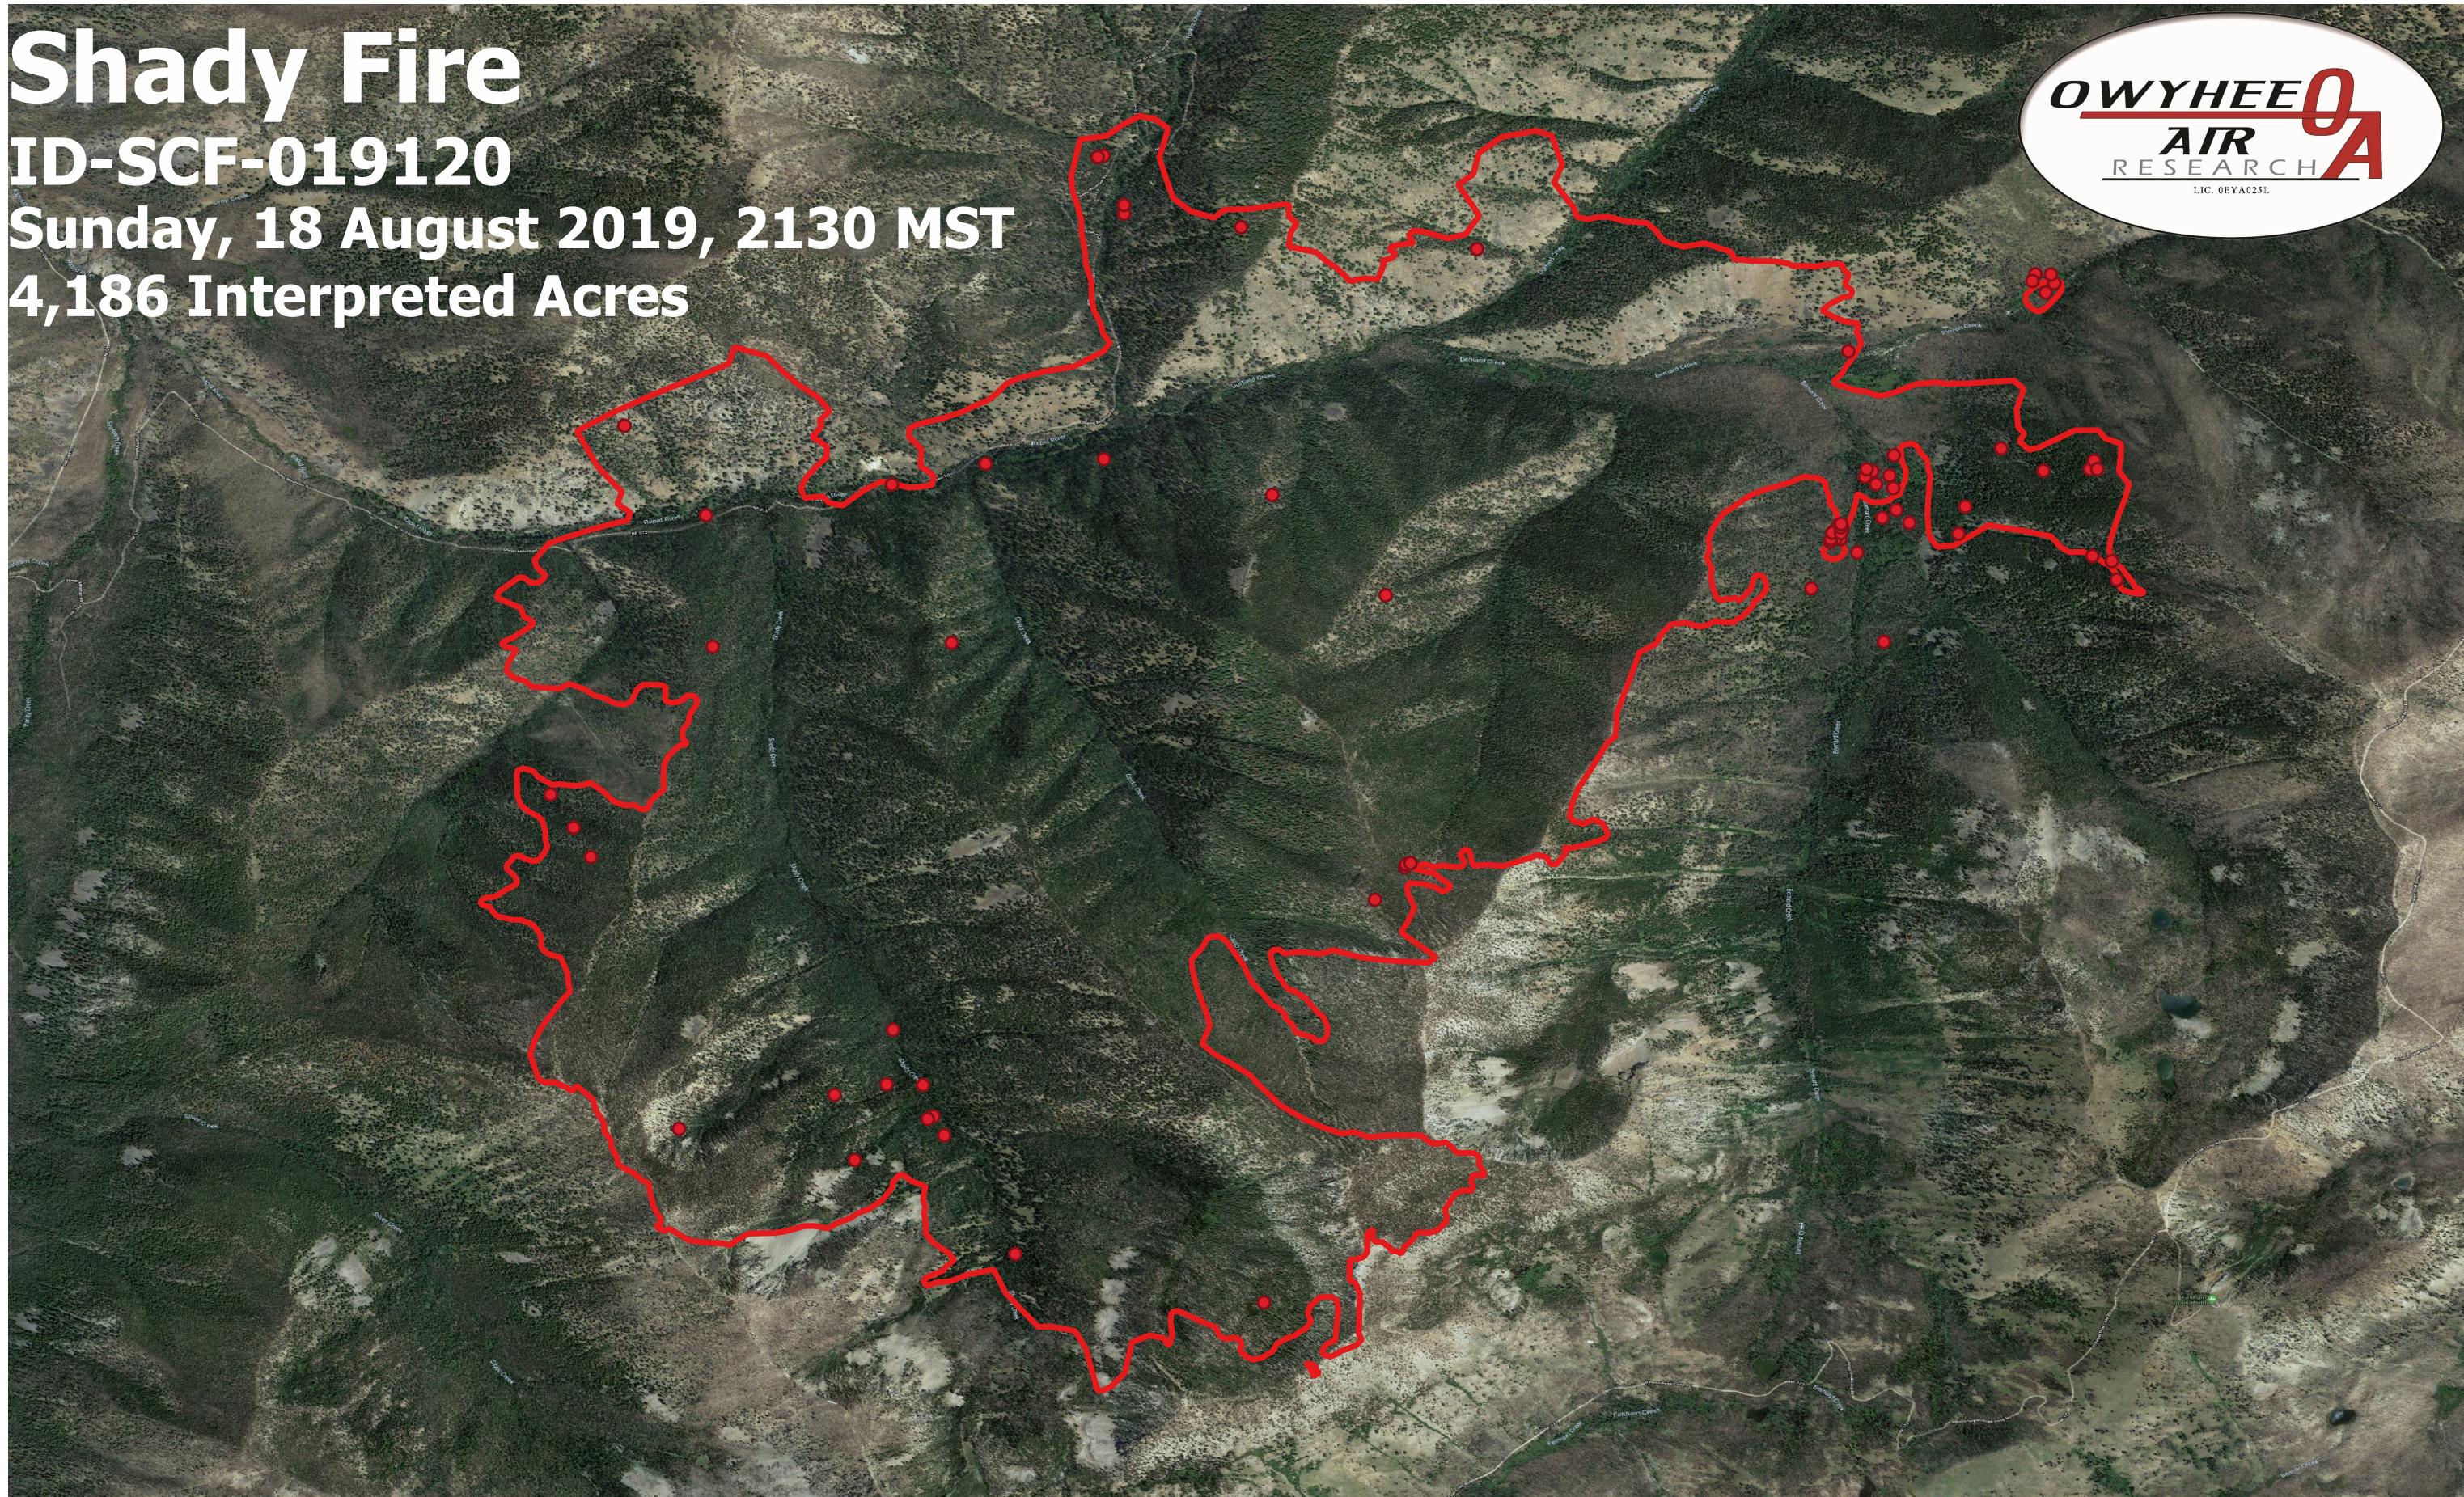

# Shady Fire

ID-SCF-019120

Sunday, 18 August 2019, 2130 MST

4,186 Interpreted Acres

### Legend

-  IR Intense Heat
-  IR Scattered Heat
-  IR Isolated Heat
-  Burn Perimeter

Scale: 1:15,000

Projection: WGS 84

Produced by Owyhee Air Research, Inc.

IR Interpreter: C. Merriman

fire@owyheear.com (208) 442-5405