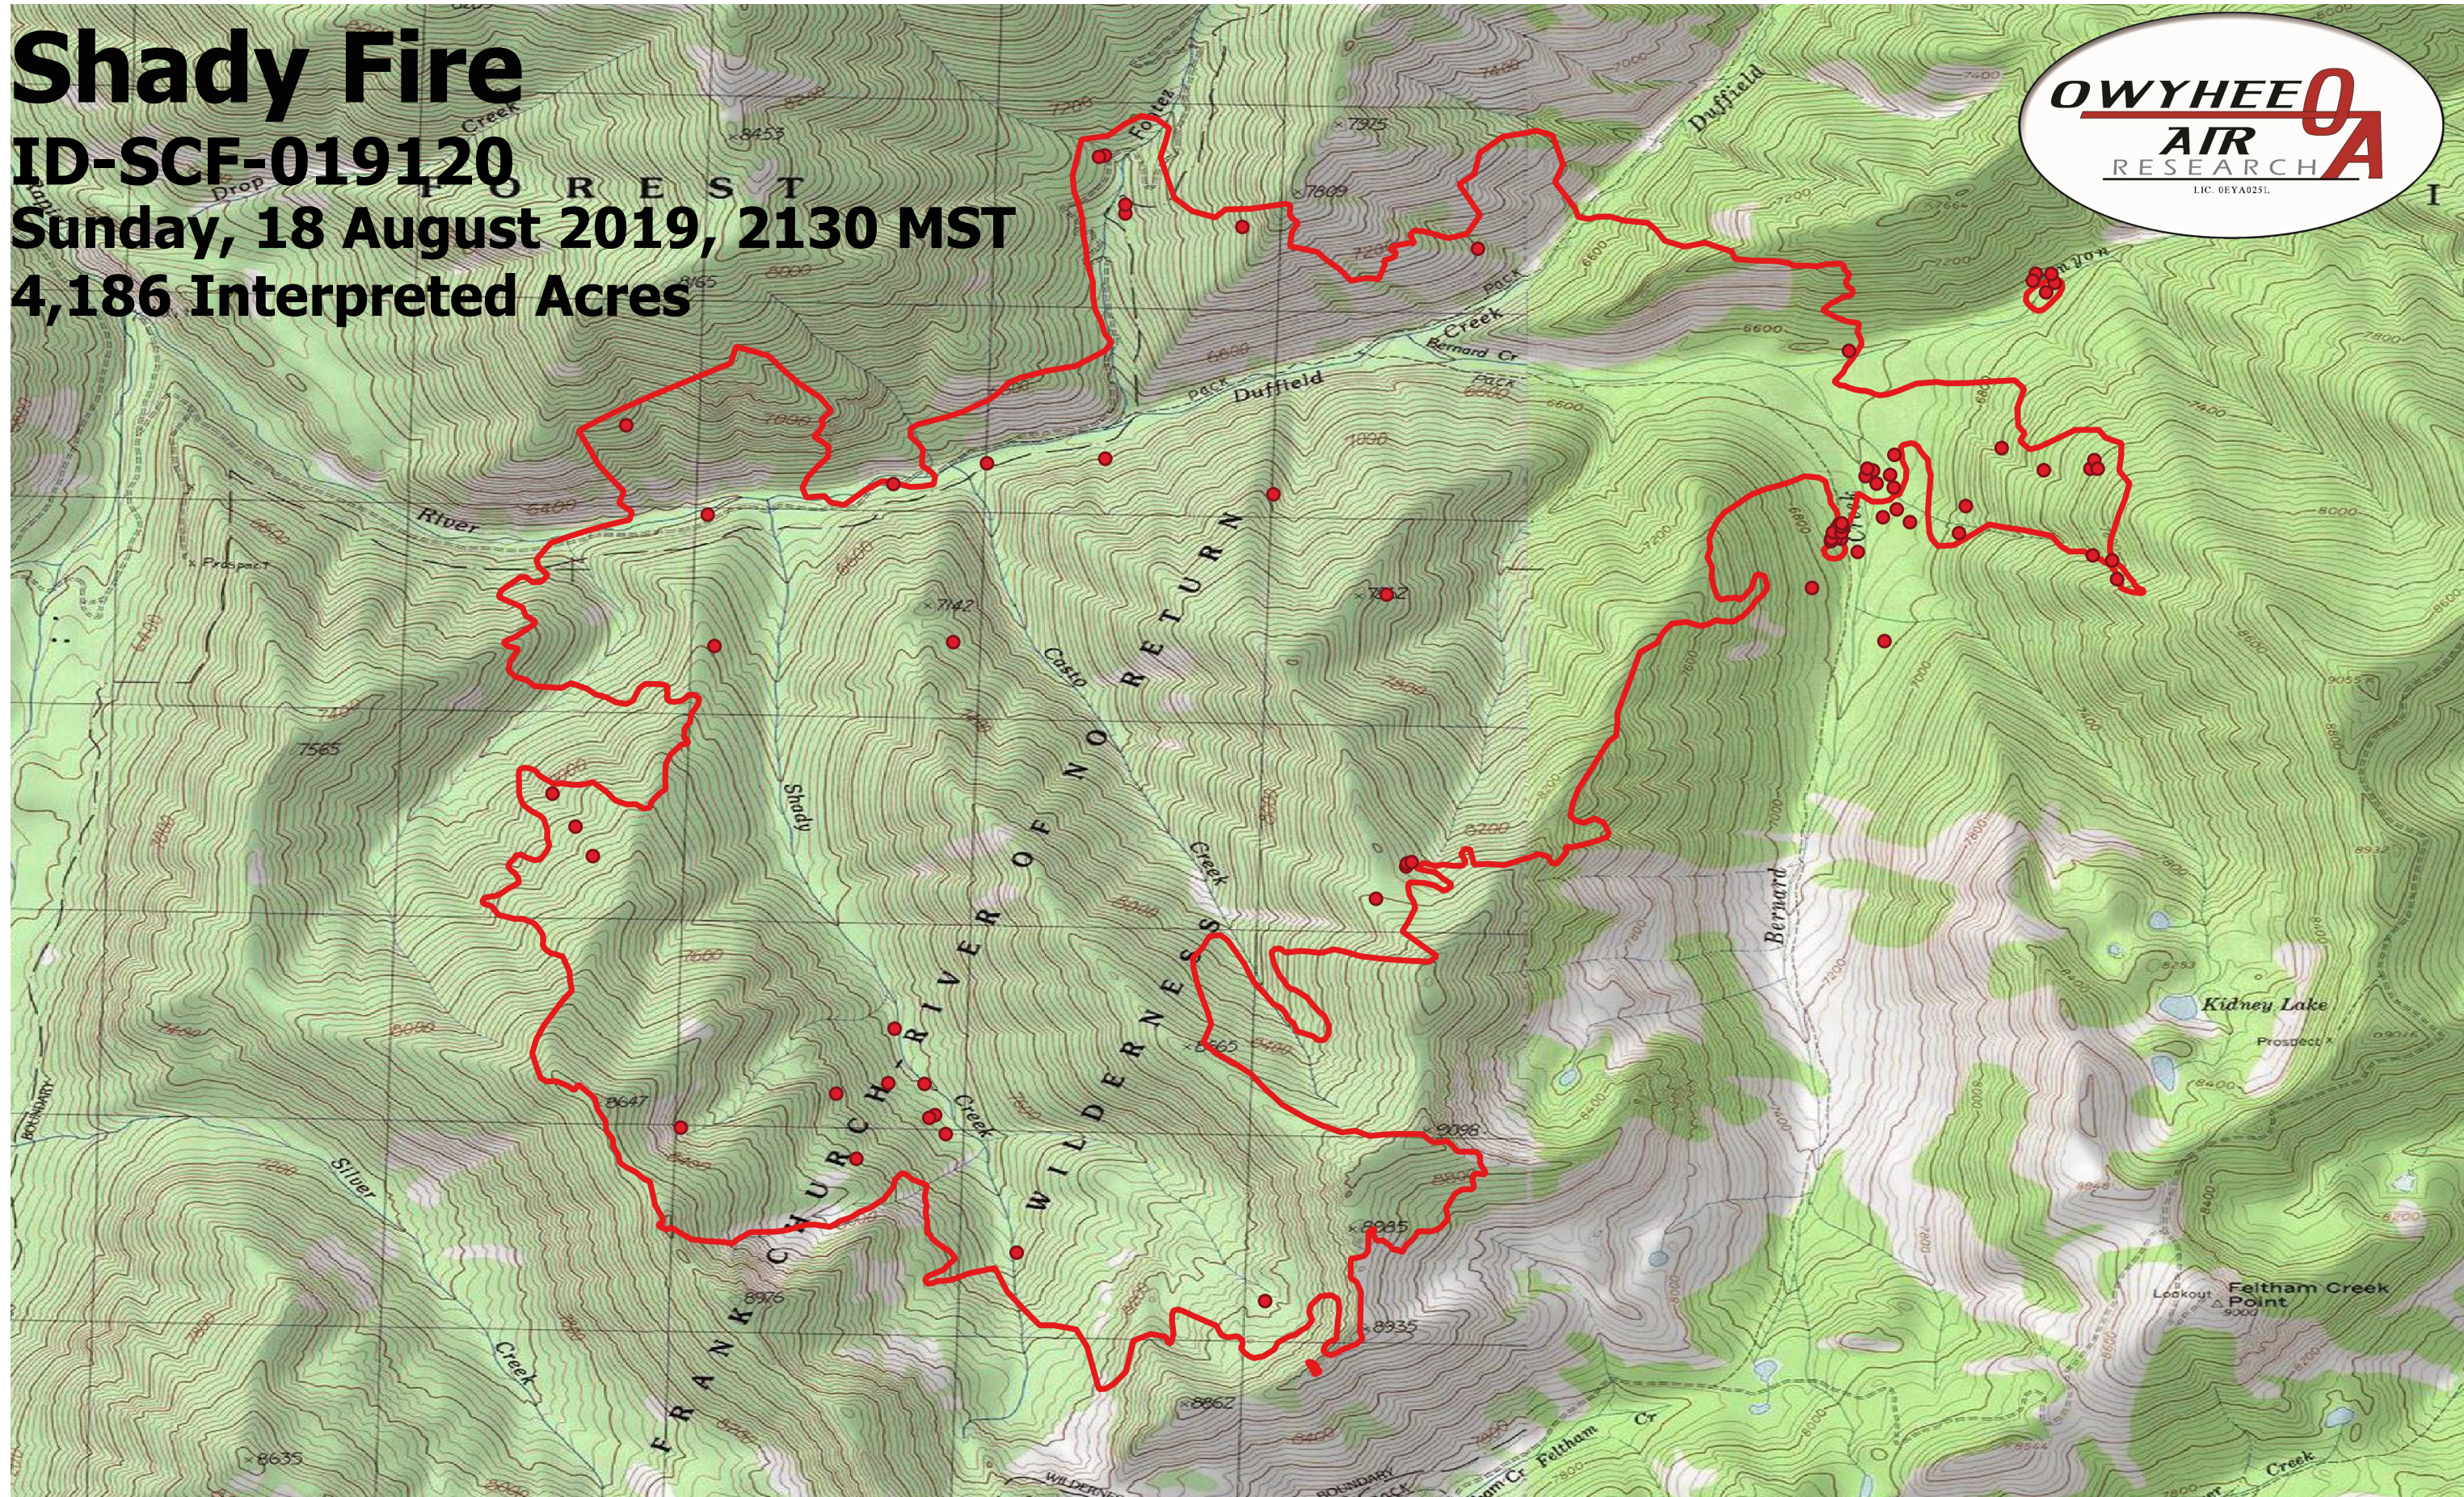

Shady Fire

ID-SCF-019120

Sunday, 18 August 2019, 2130 MST

4,186 Interpreted Acres

- Legend**
- IR Intense Heat
 - IR Scattered Heat
 - IR Isolated Heat
 - Burn Perimeter

Scale: 1:15,000
Projection: WGS 84
Produced by Owyhee Air Research, Inc.
IR Interpreter: C. Merriman
fire@owyheear.com (208) 442-5405