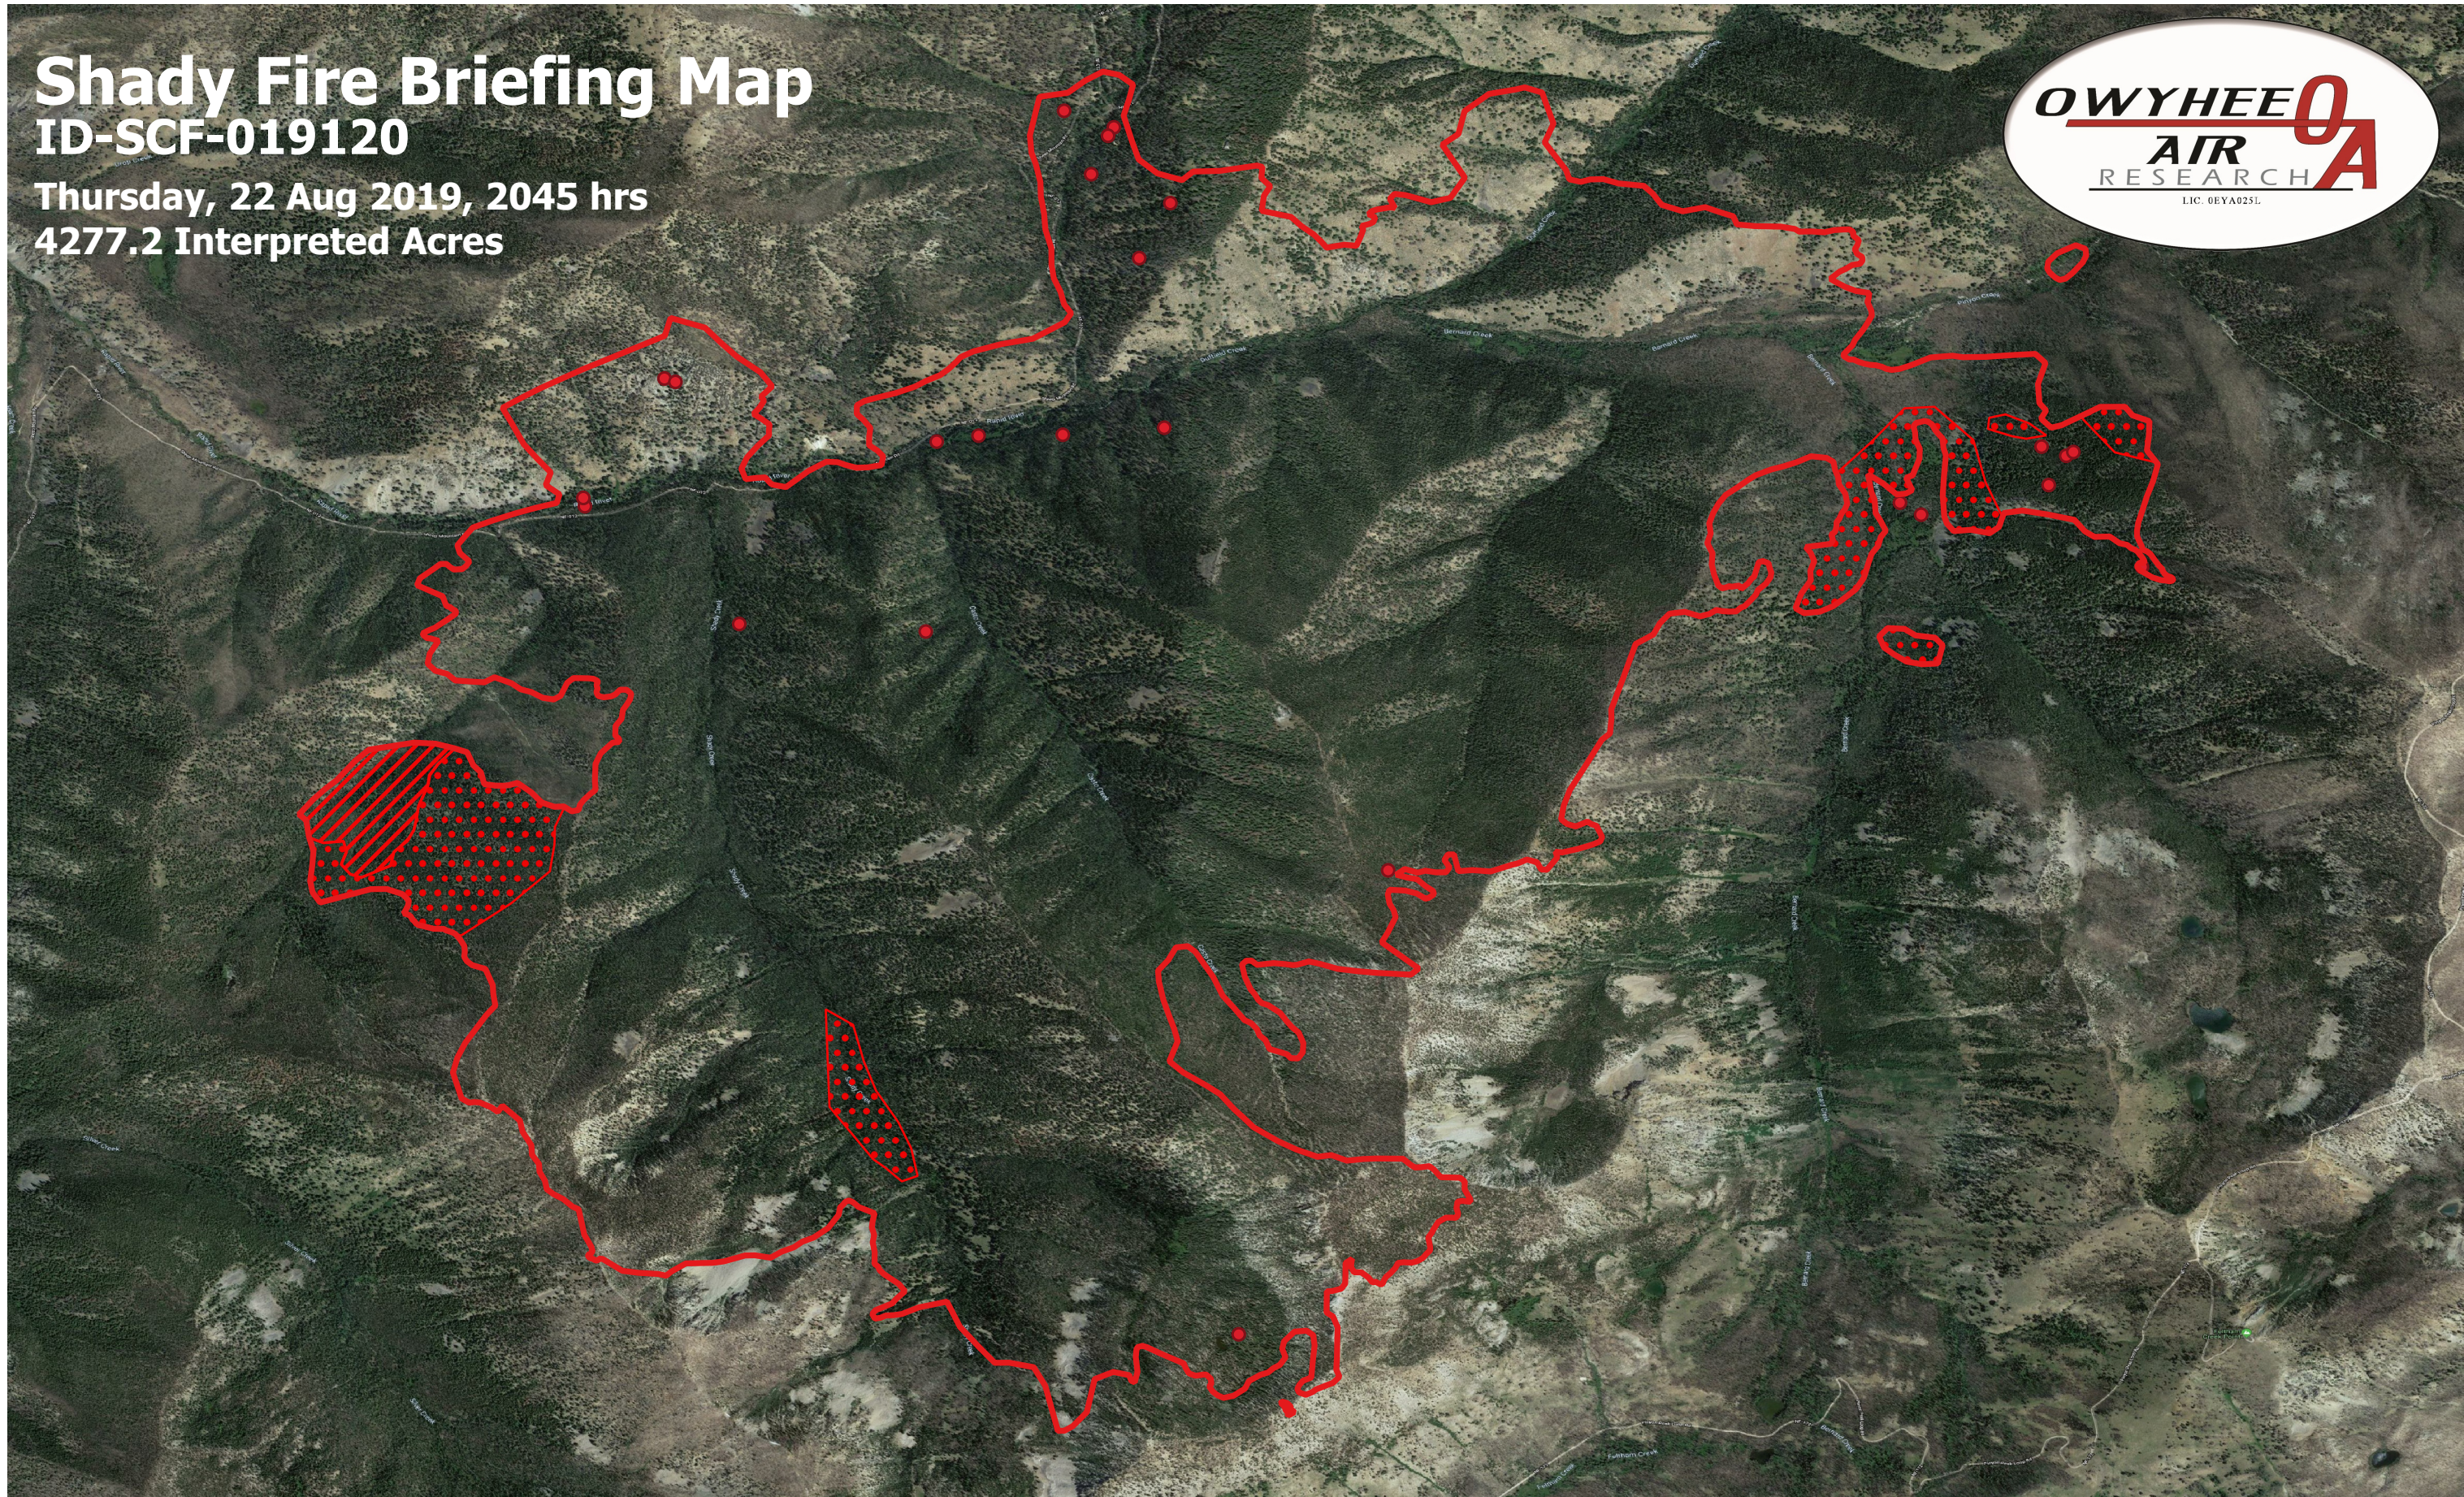

Shady Fire Briefing Map

ID-SCF-019120

Thursday, 22 Aug 2019, 2045 hrs

4277.2 Interpreted Acres

- Burn Perimeter
- Scattered Heat
- Intense Heat
- Isolated Heat

Projection: WGS 84

Scale: 1:18,000

IRIN: Dan Melody