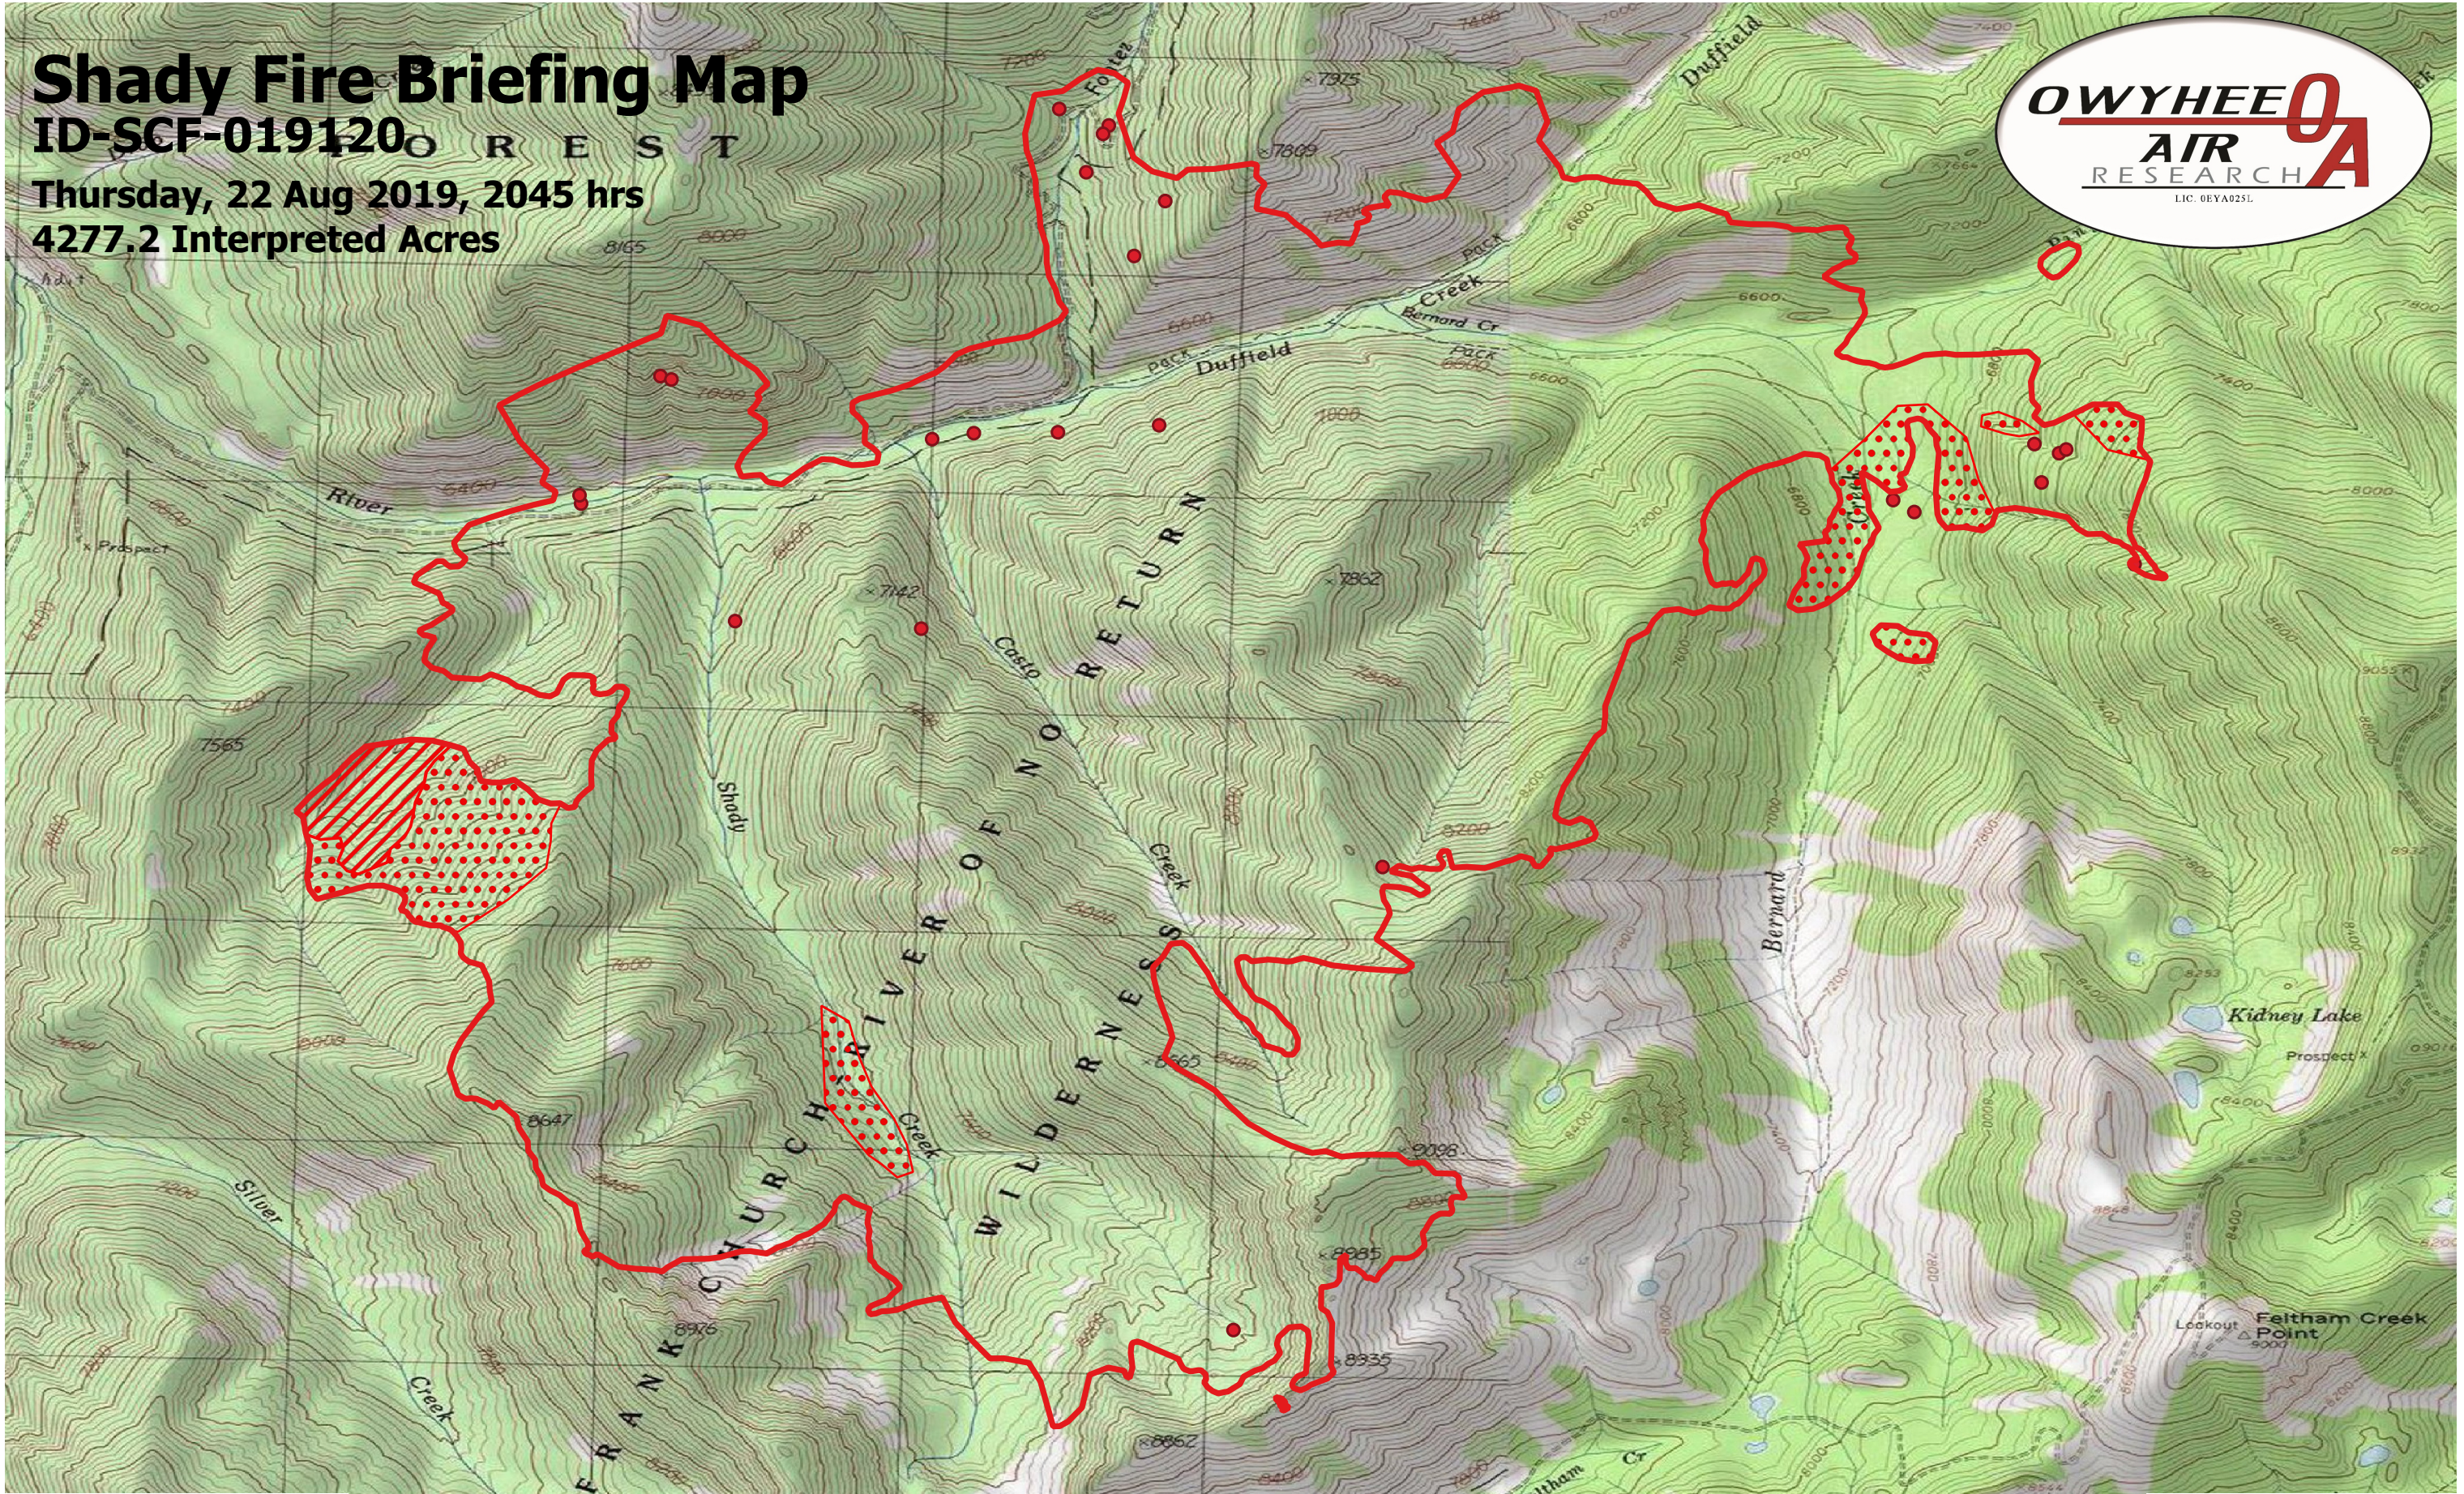

Shady Fire Briefing Map

ID-SCF-019120

Thursday, 22 Aug 2019, 2045 hrs

4277.2 Interpreted Acres

- Burn Perimeter
- Scattered Heat
- Intense Heat
- Isolated Heat

Projection: WGS 84

Scale: 1:18,000

IRIN: Dan Melody