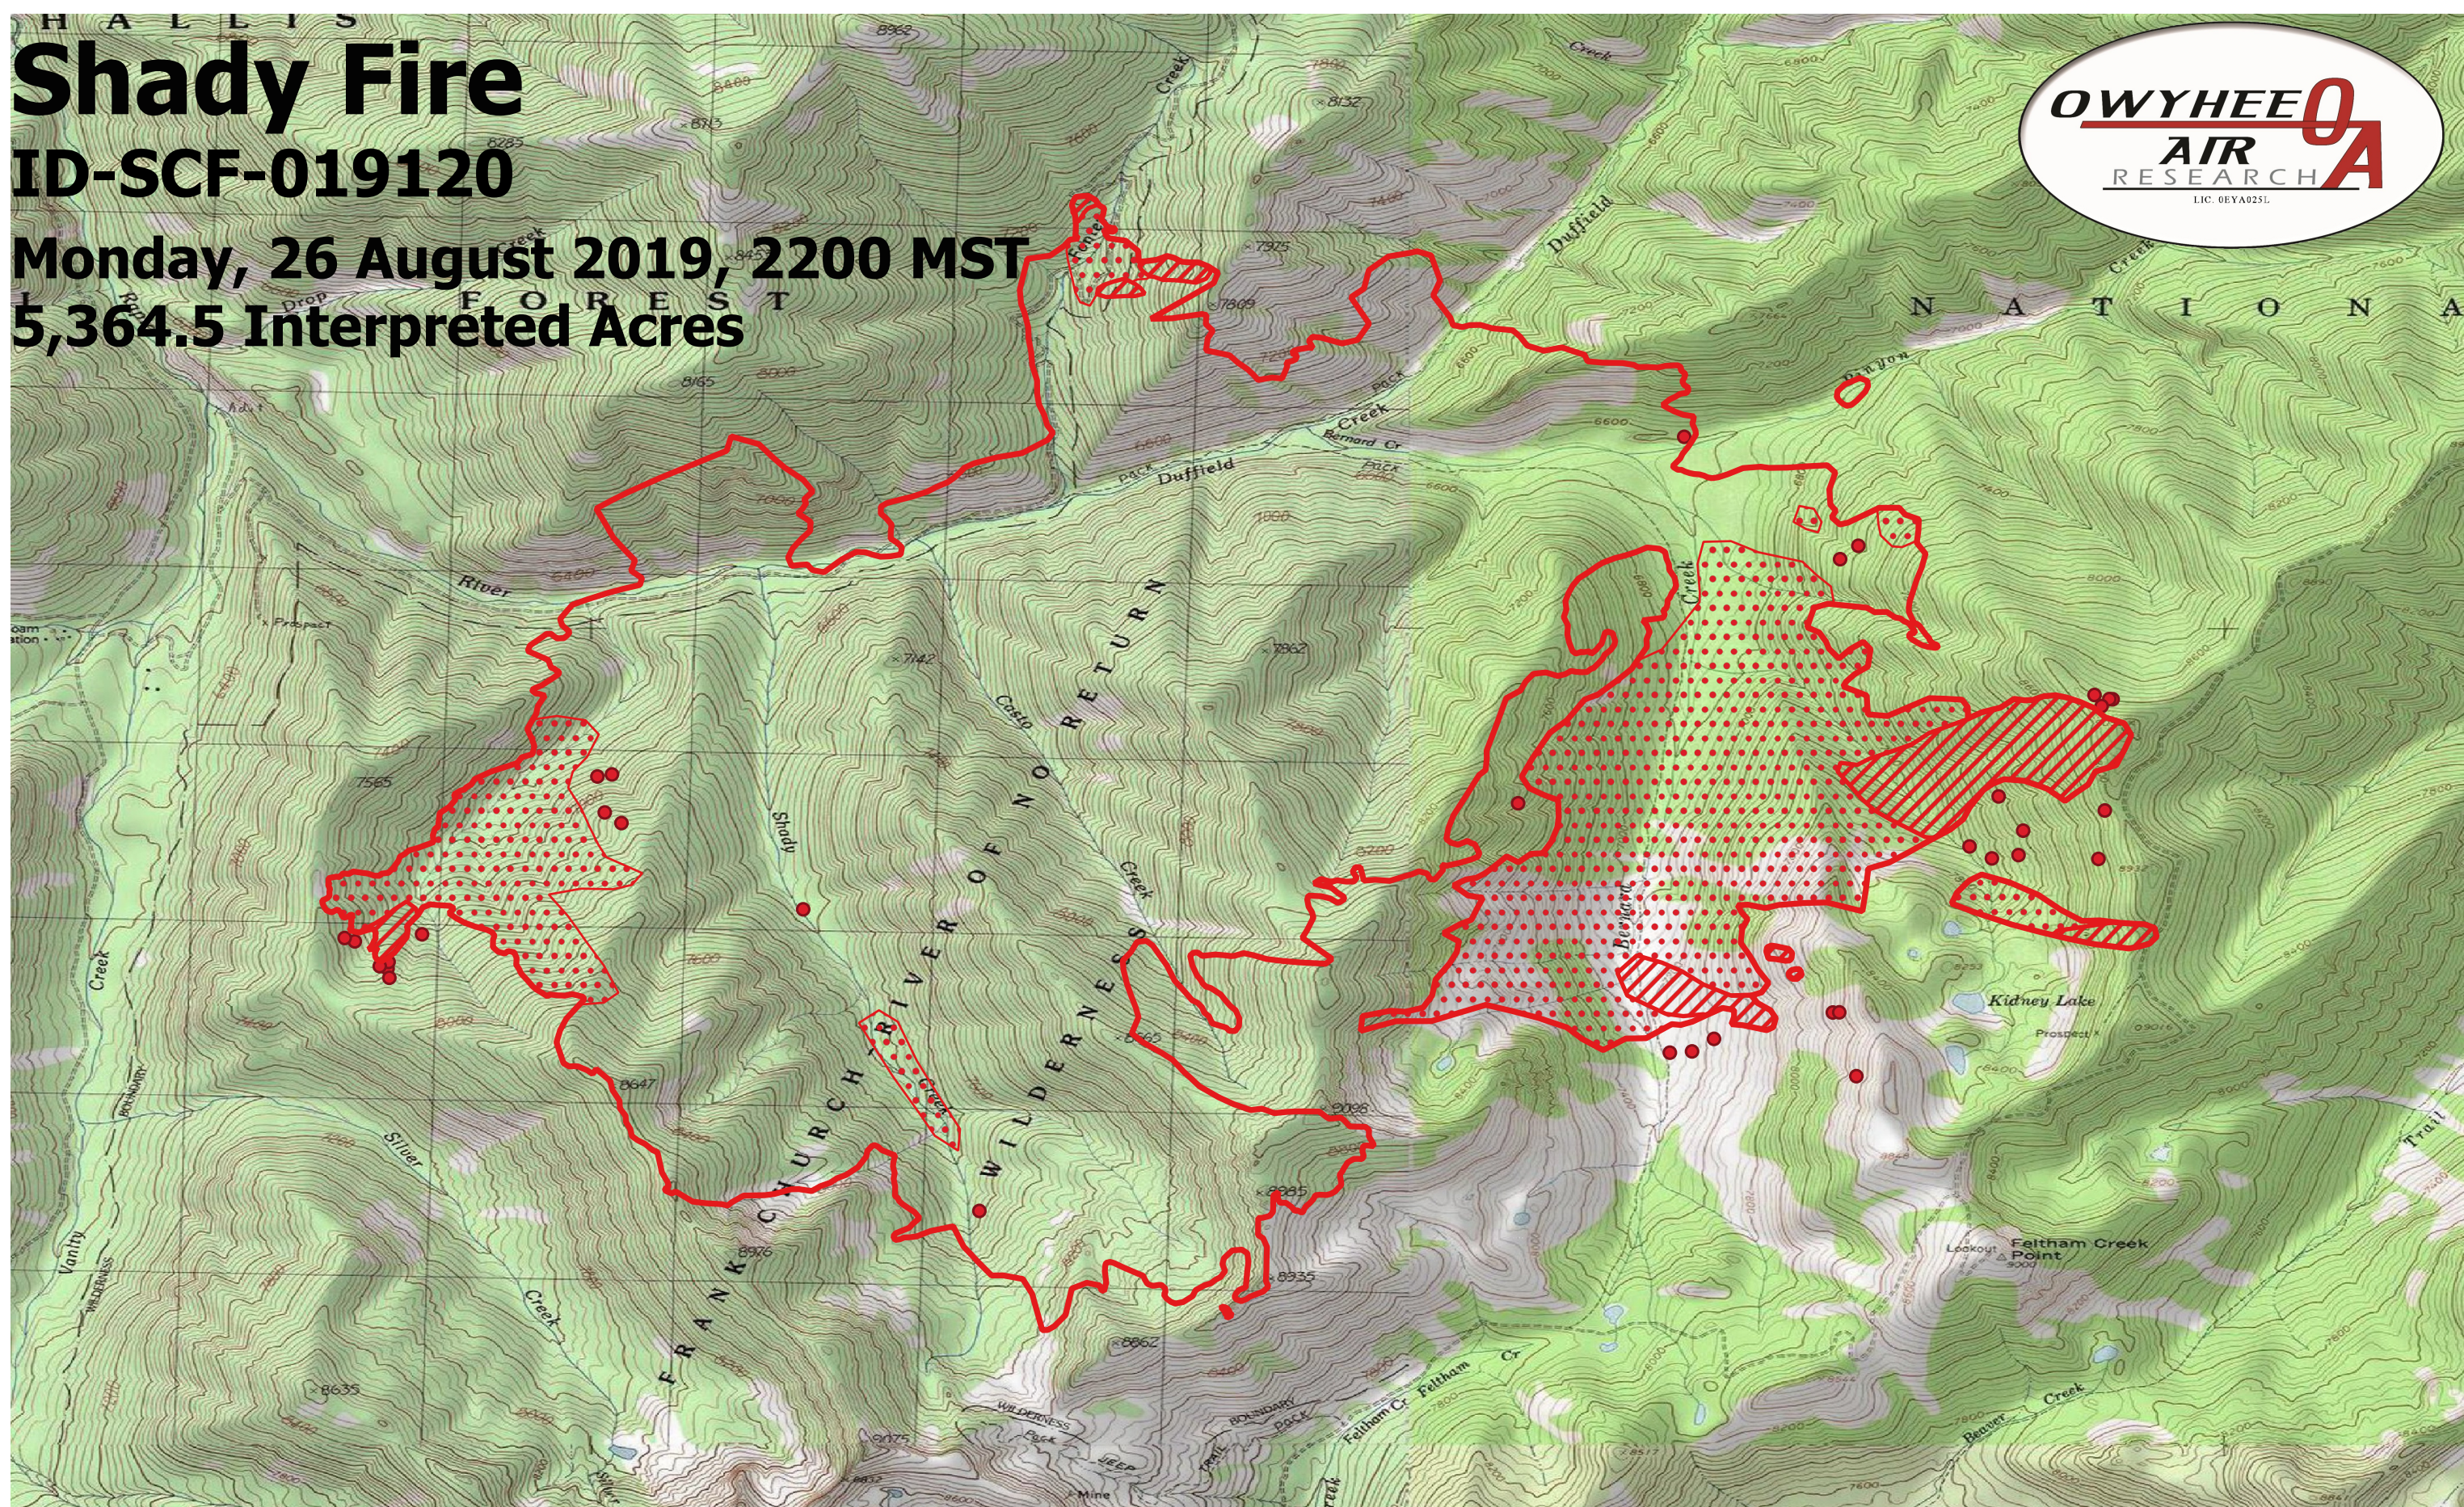

# Shady Fire

## ID-SCF-019120

Monday, 26 August 2019, 2200 MST  
5,364.5 Interpreted Acres

- Legend**
- IR Intense Heat
  - Burn Perimeter
  - IR Isolated Heat
  - IR Scattered Heat

Scale: 1:17,500  
Projection: WGS 84  
Produced by Owyhee Air Research, Inc.  
IR Interpreter: D. Melody  
fire@owyheear.com (208) 442-5405