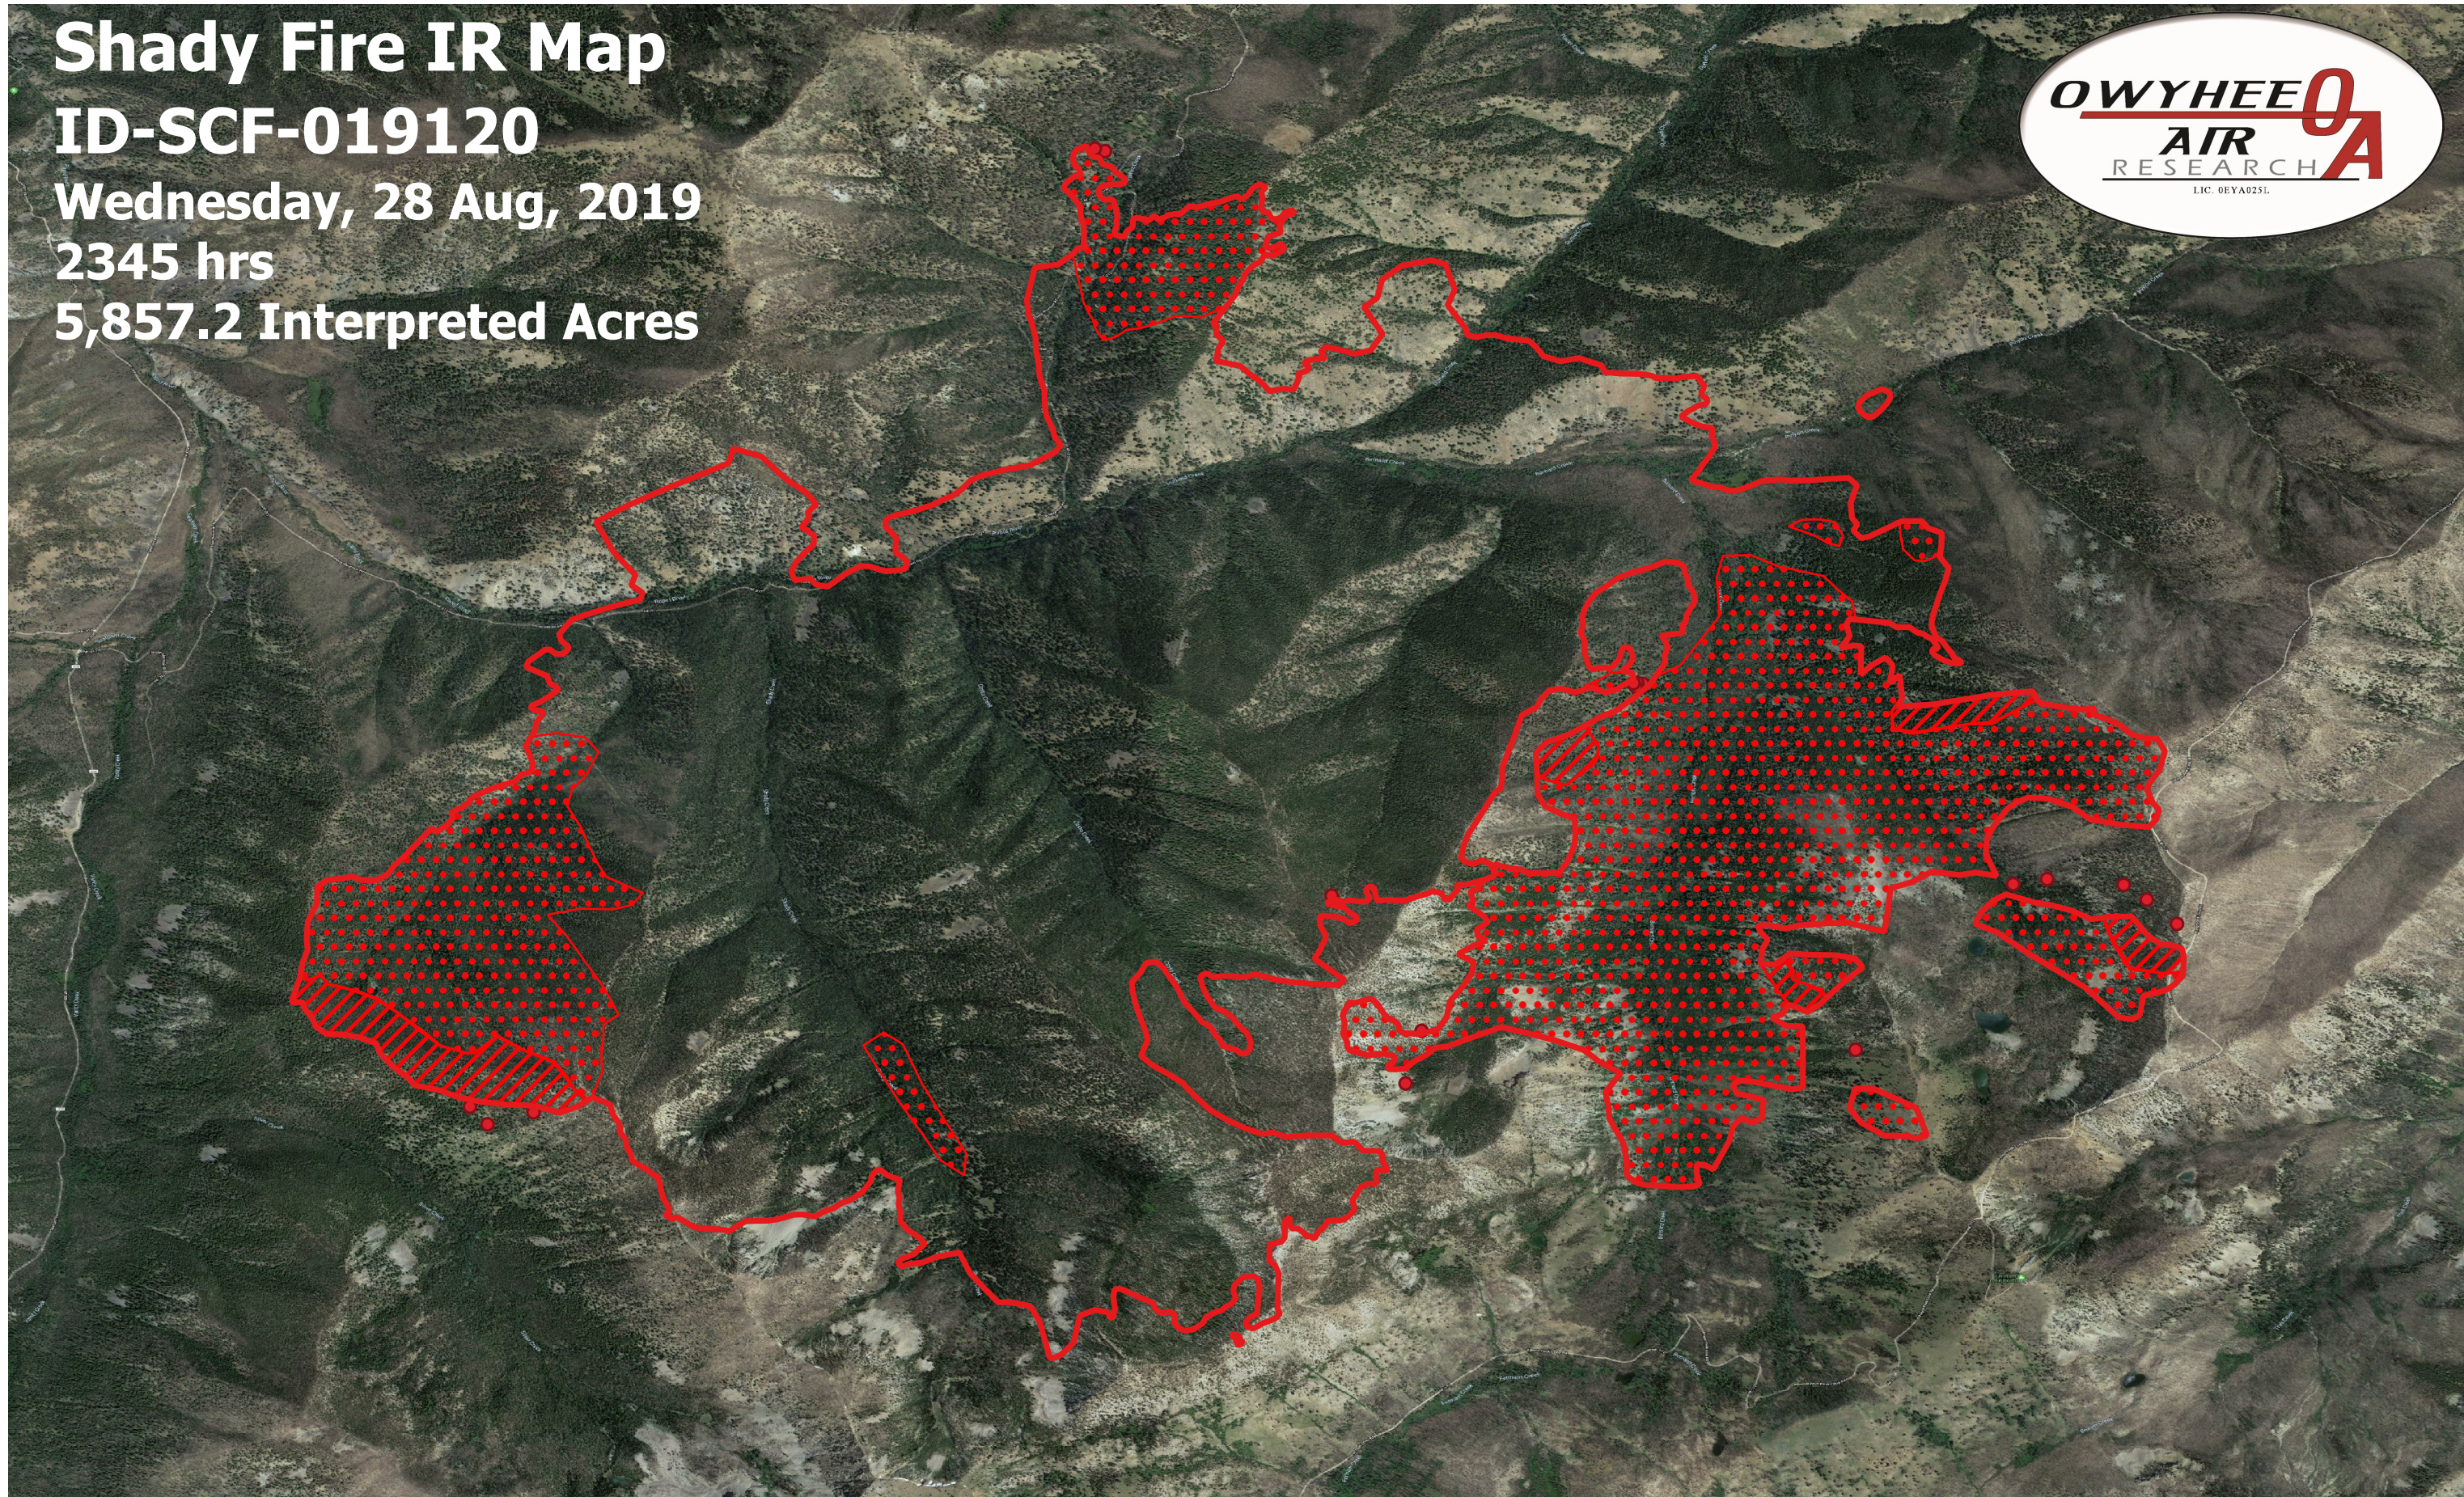

# Shady Fire IR Map

ID-SCF-019120

Wednesday, 28 Aug, 2019

2345 hrs

5,857.2 Interpreted Acres

## Legend

- Burn Perimeter
- Intense Heat
- Scattered Heat
- Isolated Heat

Scale: 1:23,000

Projection: WGS 84

Produced by Owyhee Air Research, Inc.

IR Interpreter: Dan Melody

fire@owyheeair.com (208) 442-5405