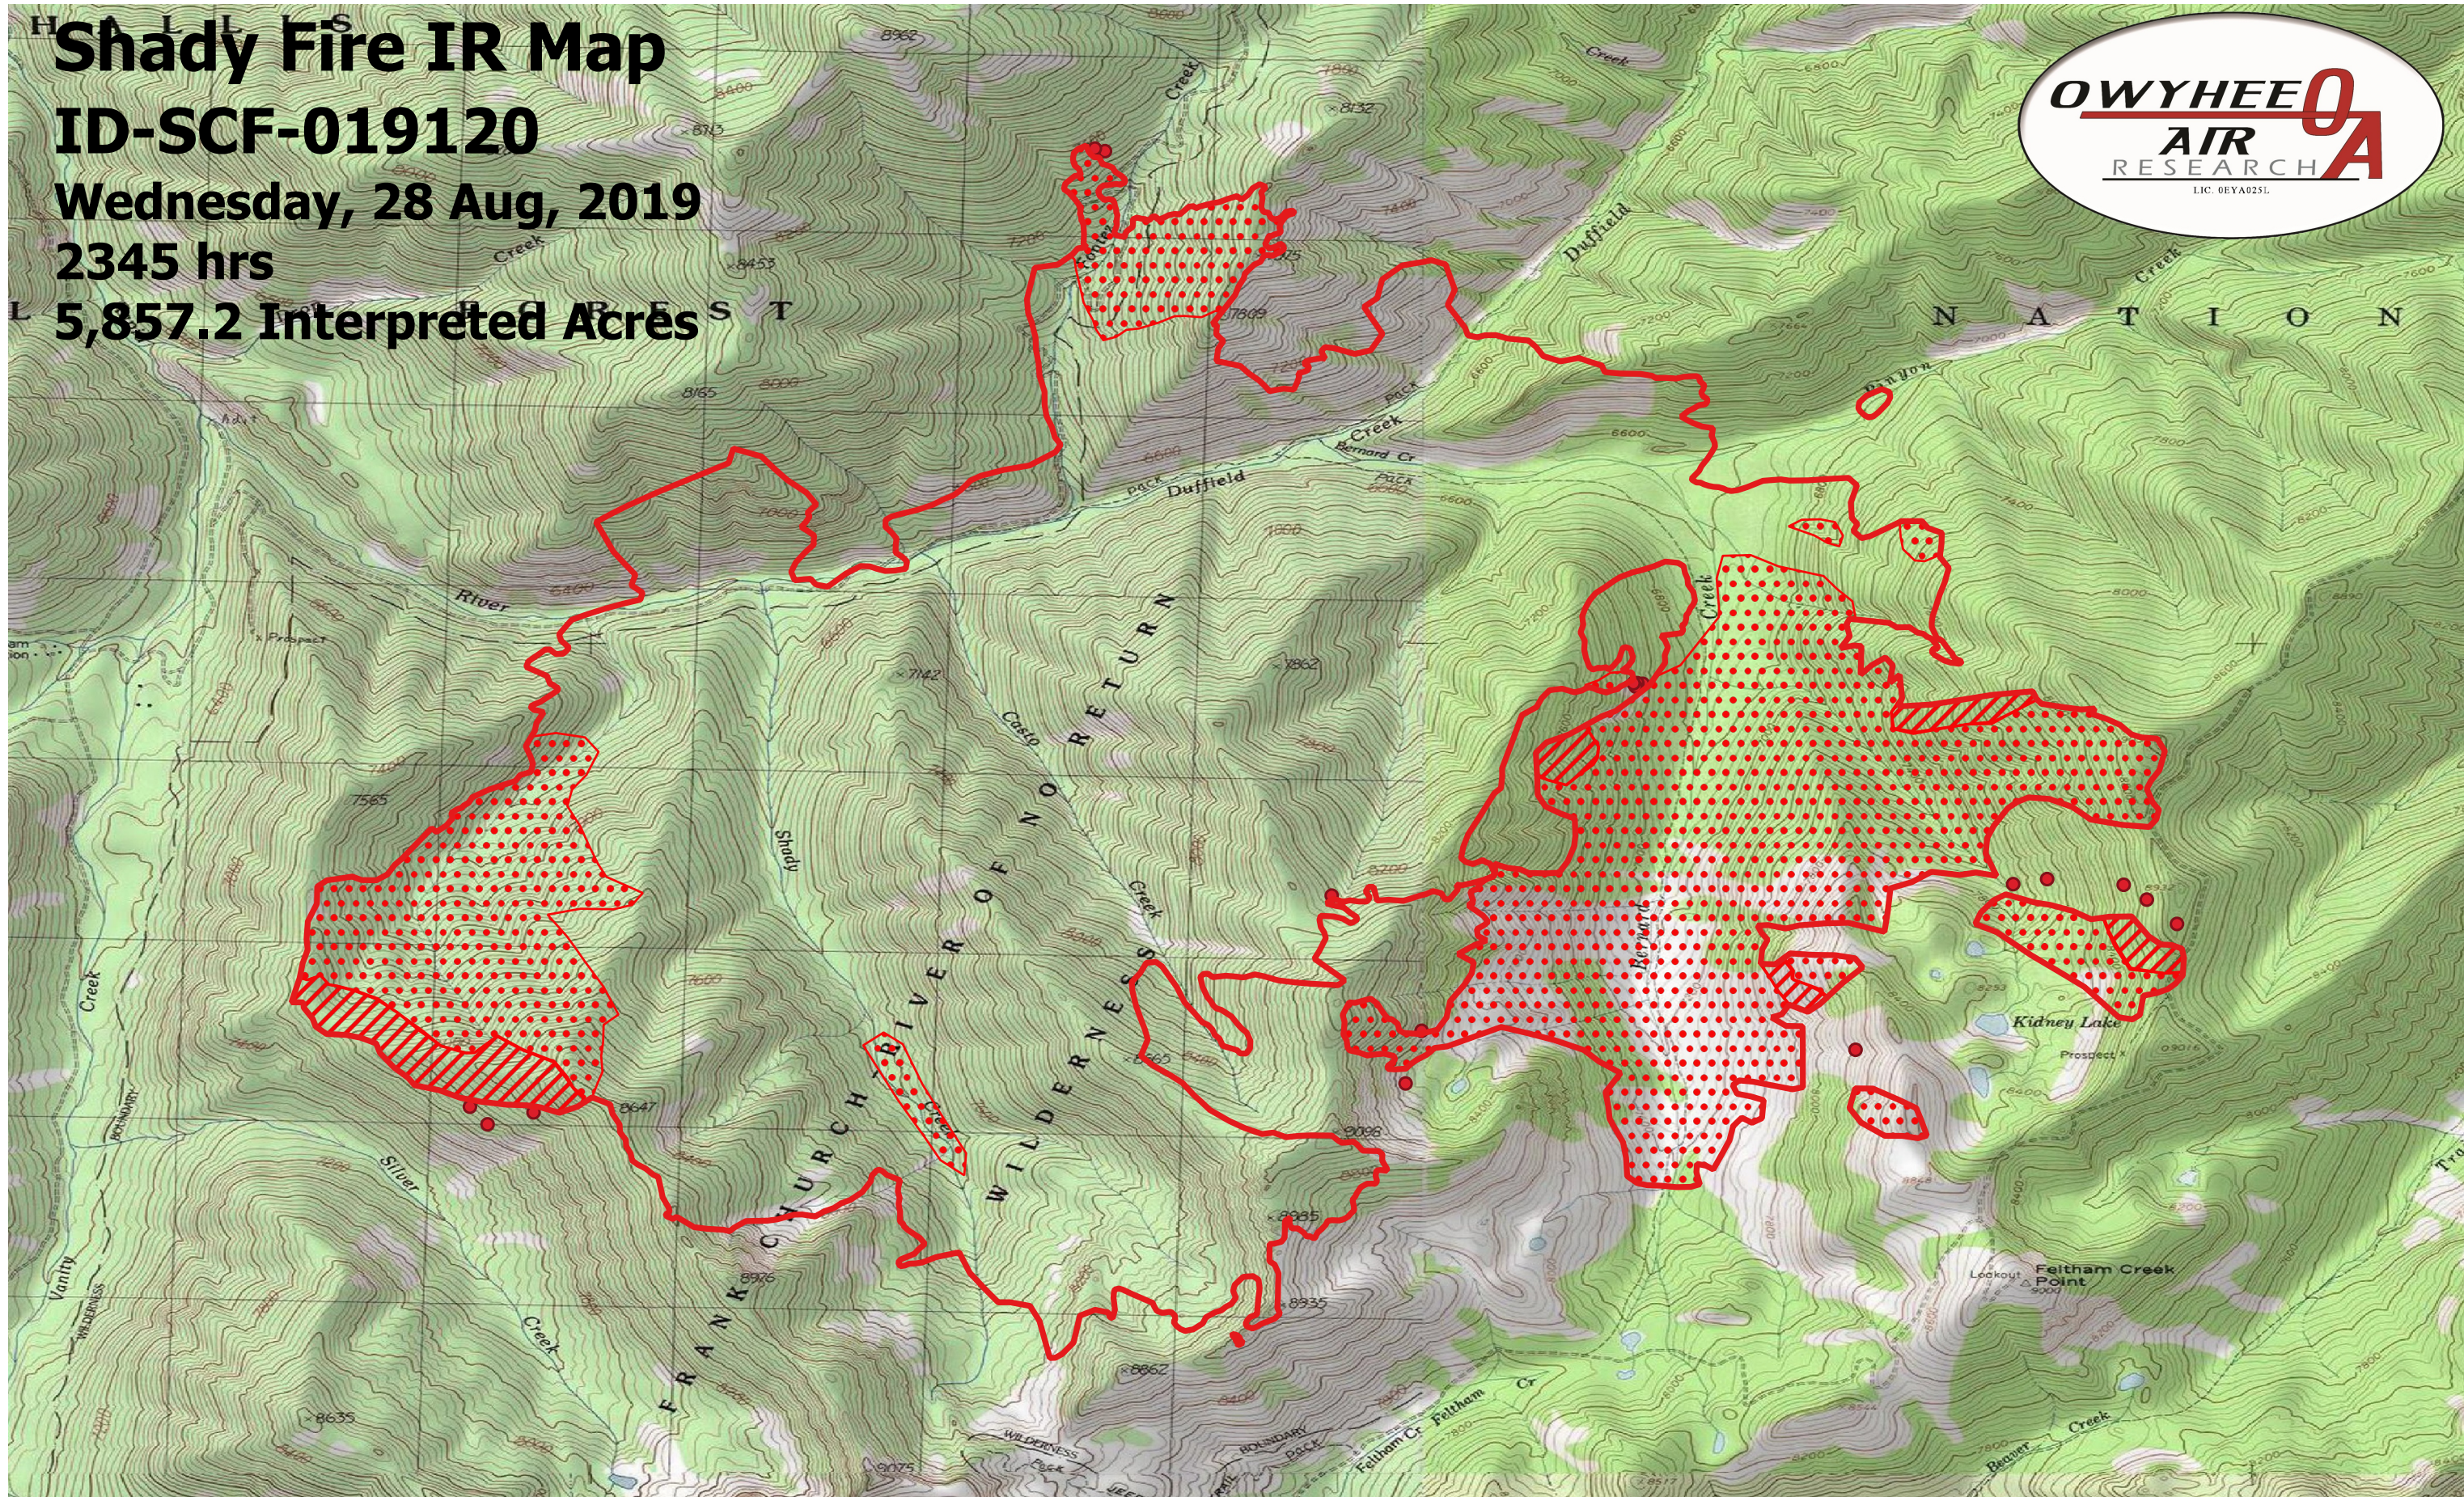

Shady Fire IR Map
ID-SCF-019120
Wednesday, 28 Aug, 2019
2345 hrs
5,857.2 Interpreted Acres

- Legend**
- Burn Perimeter
 - Intense Heat
 - Scattered Heat
 - Isolated Heat

Scale: 1:23,000
 Projection: WGS 84
 Produced by Owyhee Air Research, Inc.
 IR Interpreter: Dan Melody
 fire@owyheeair.com (208) 442-5405