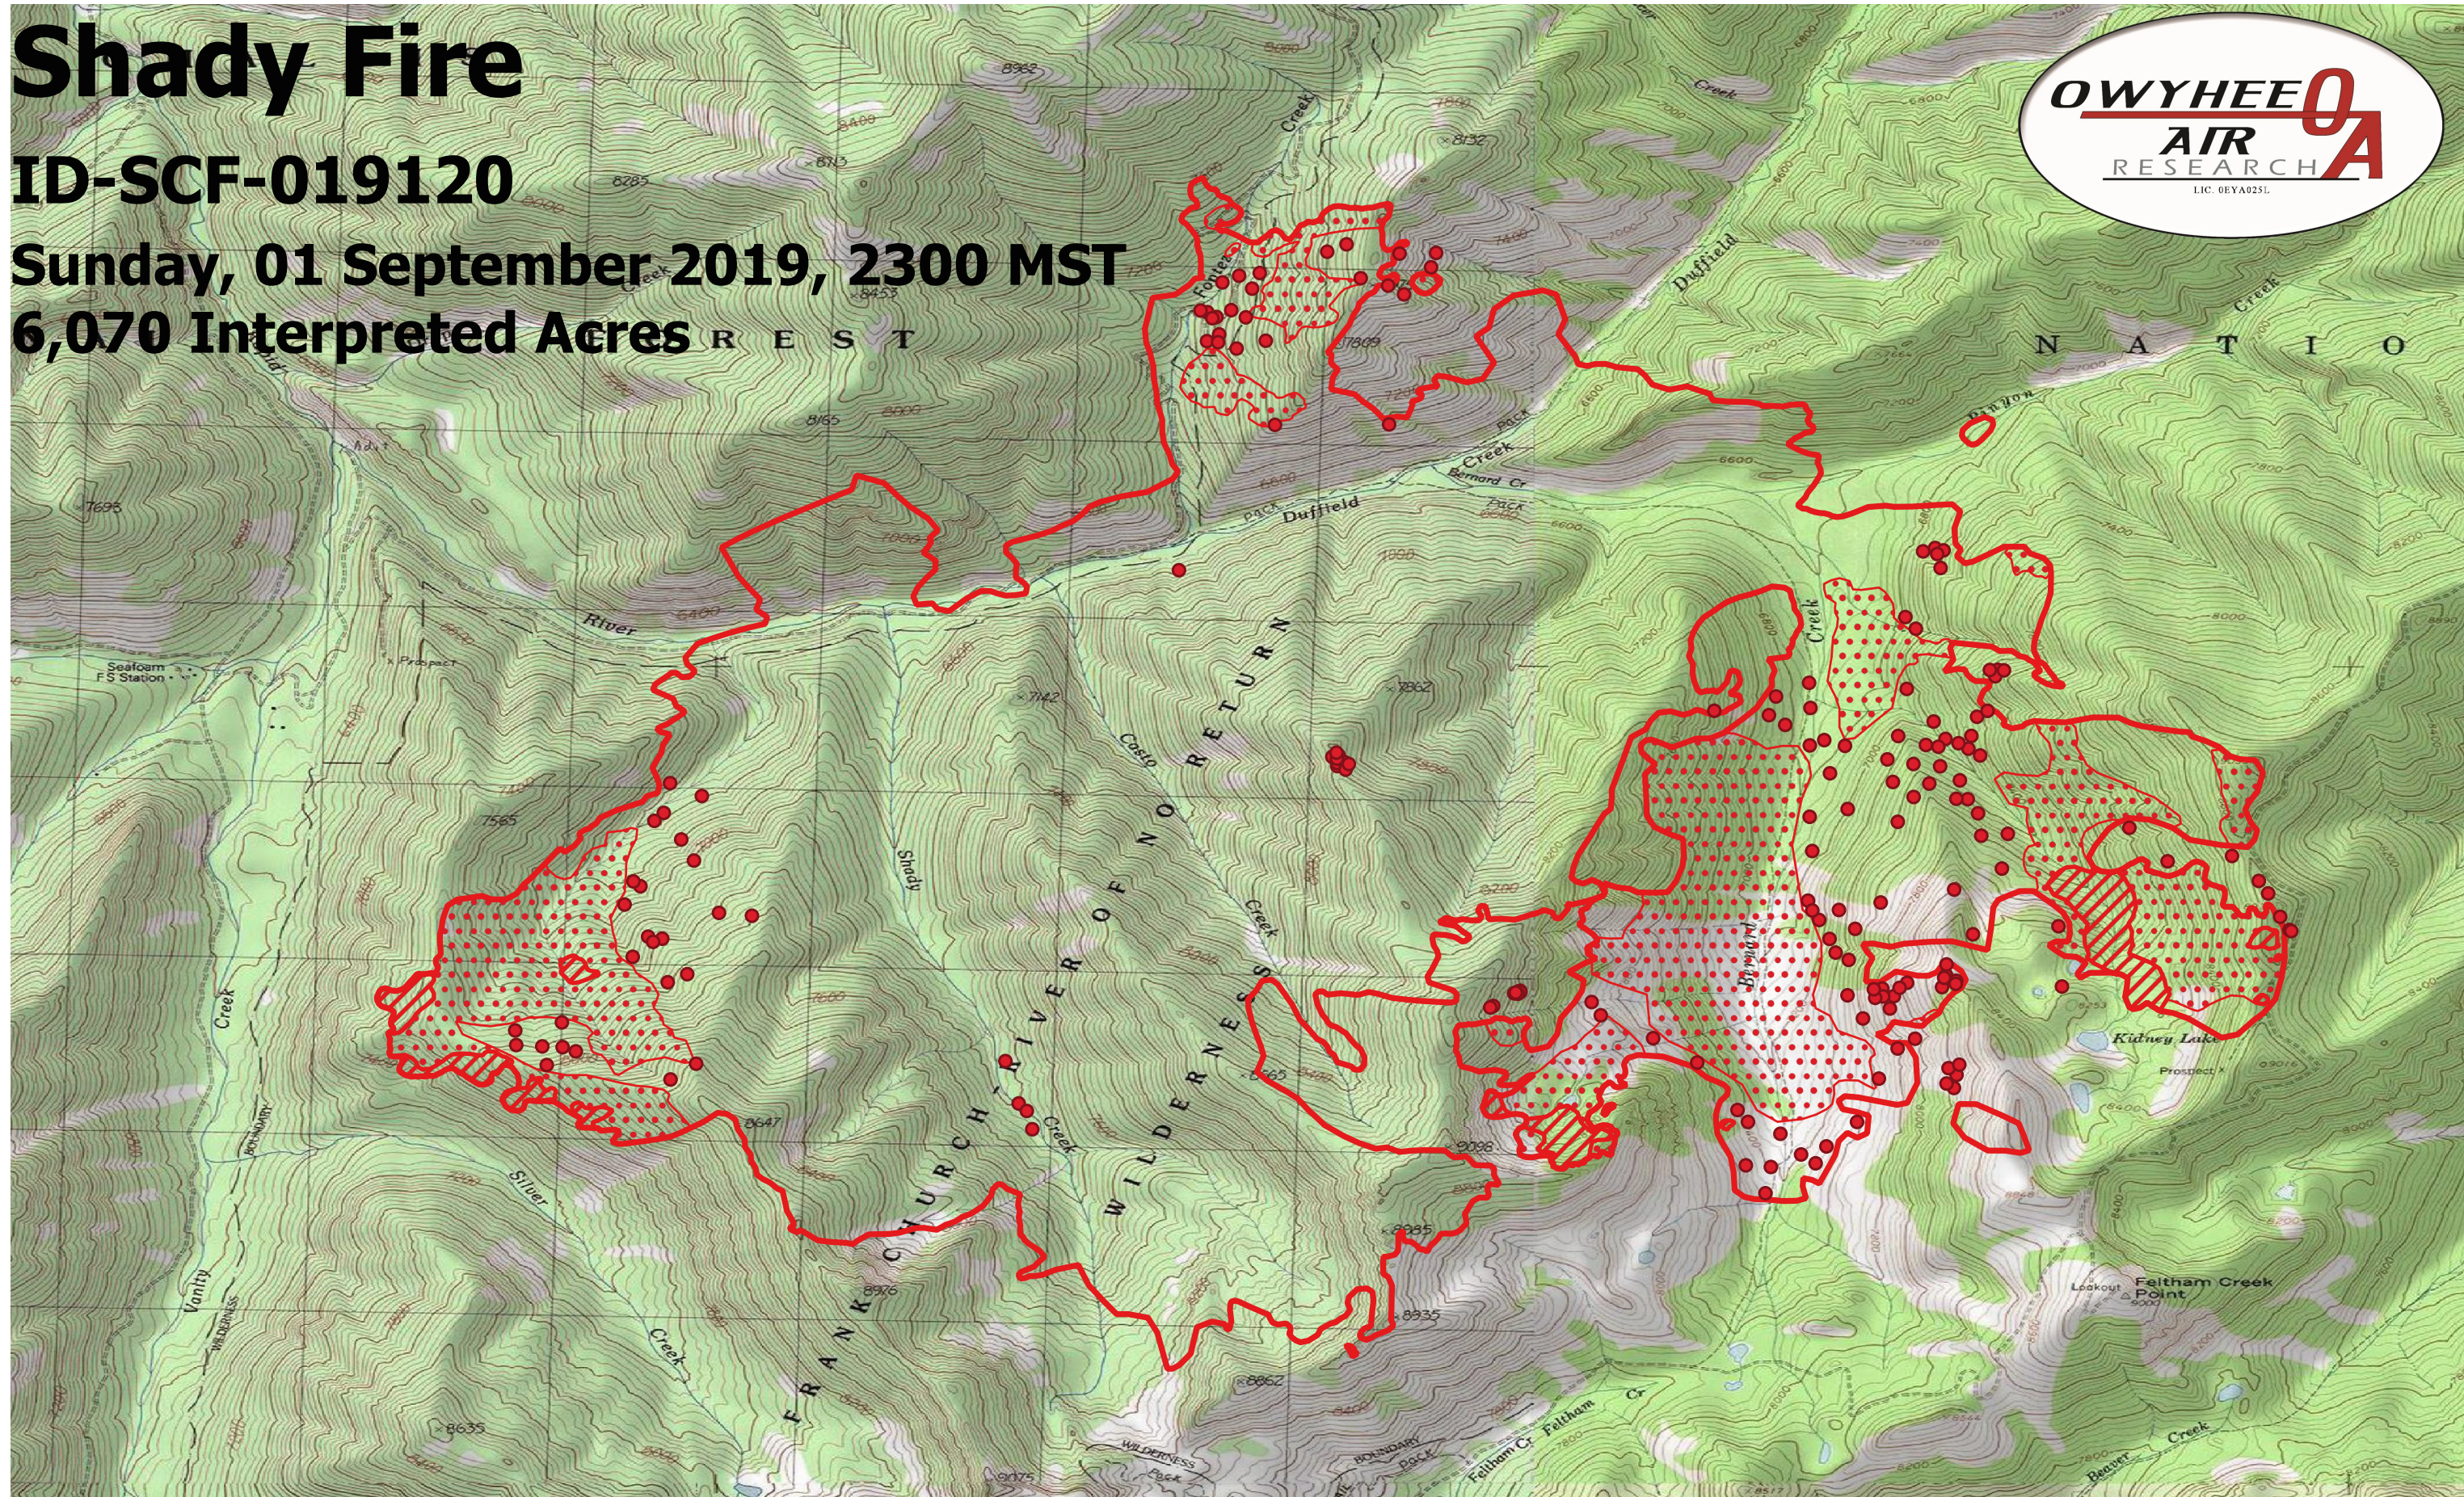

Shady Fire

ID-SCF-019120

Sunday, 01 September 2019, 2300 MST

6,070 Interpreted Acres

- Legend
- IR Isolated Heat
 - ▨ IR Intense Heat
 - IR Scattered Heat
 - Burn Perimeter

Scale: 1:17,500
Projection: WGS 84
Produced by Owyhee Air Research, Inc.
IR Interpreter: C. Merriman
fire@owyheear.com (208) 442-5405