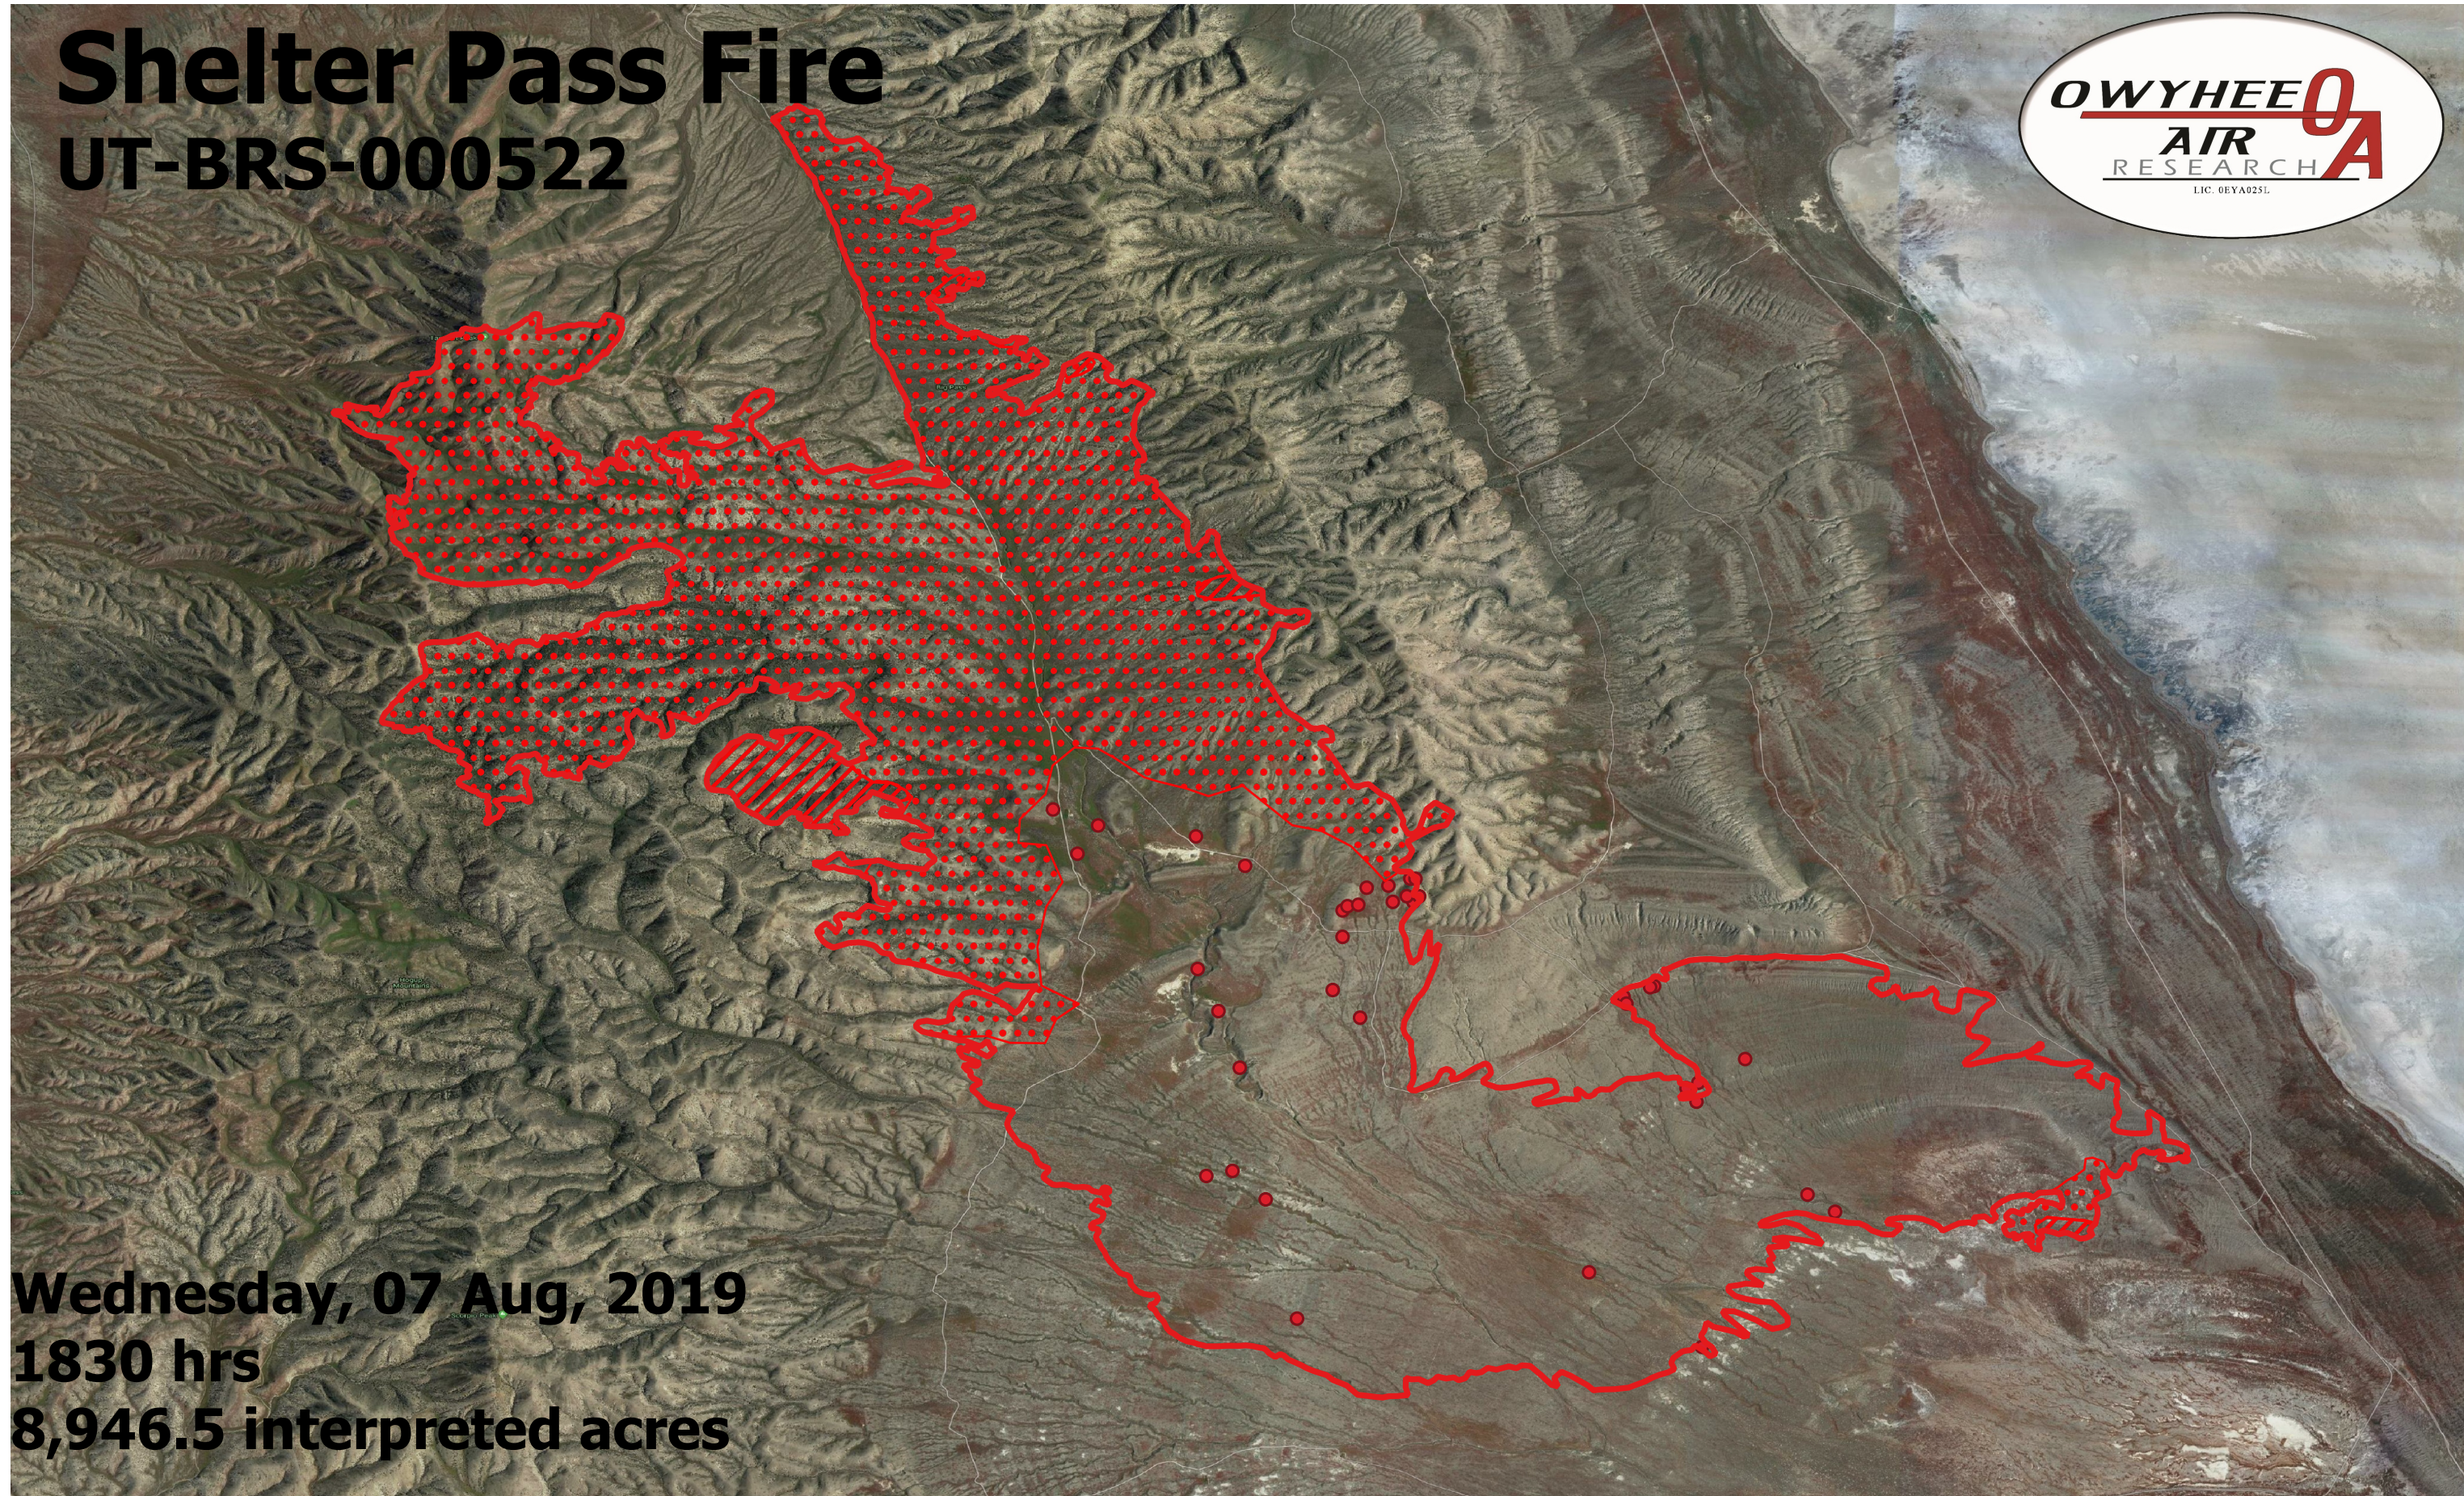

# Shelter Pass Fire

## UT-BRS-000522

**Wednesday, 07 Aug, 2019**  
**1830 hrs**  
**8,946.5 interpreted acres**

### Legend

-  Burn Perimeter
-  Intense Heat
-  Scattered\_Final
-  Isolated Heat

Scale: 1:35,500  
Projection: WGS 84  
Produced by Owyhee Air Research, Inc.  
IR Interpreter: Dan Melody  
fire@owyheear.com (208) 442-5405