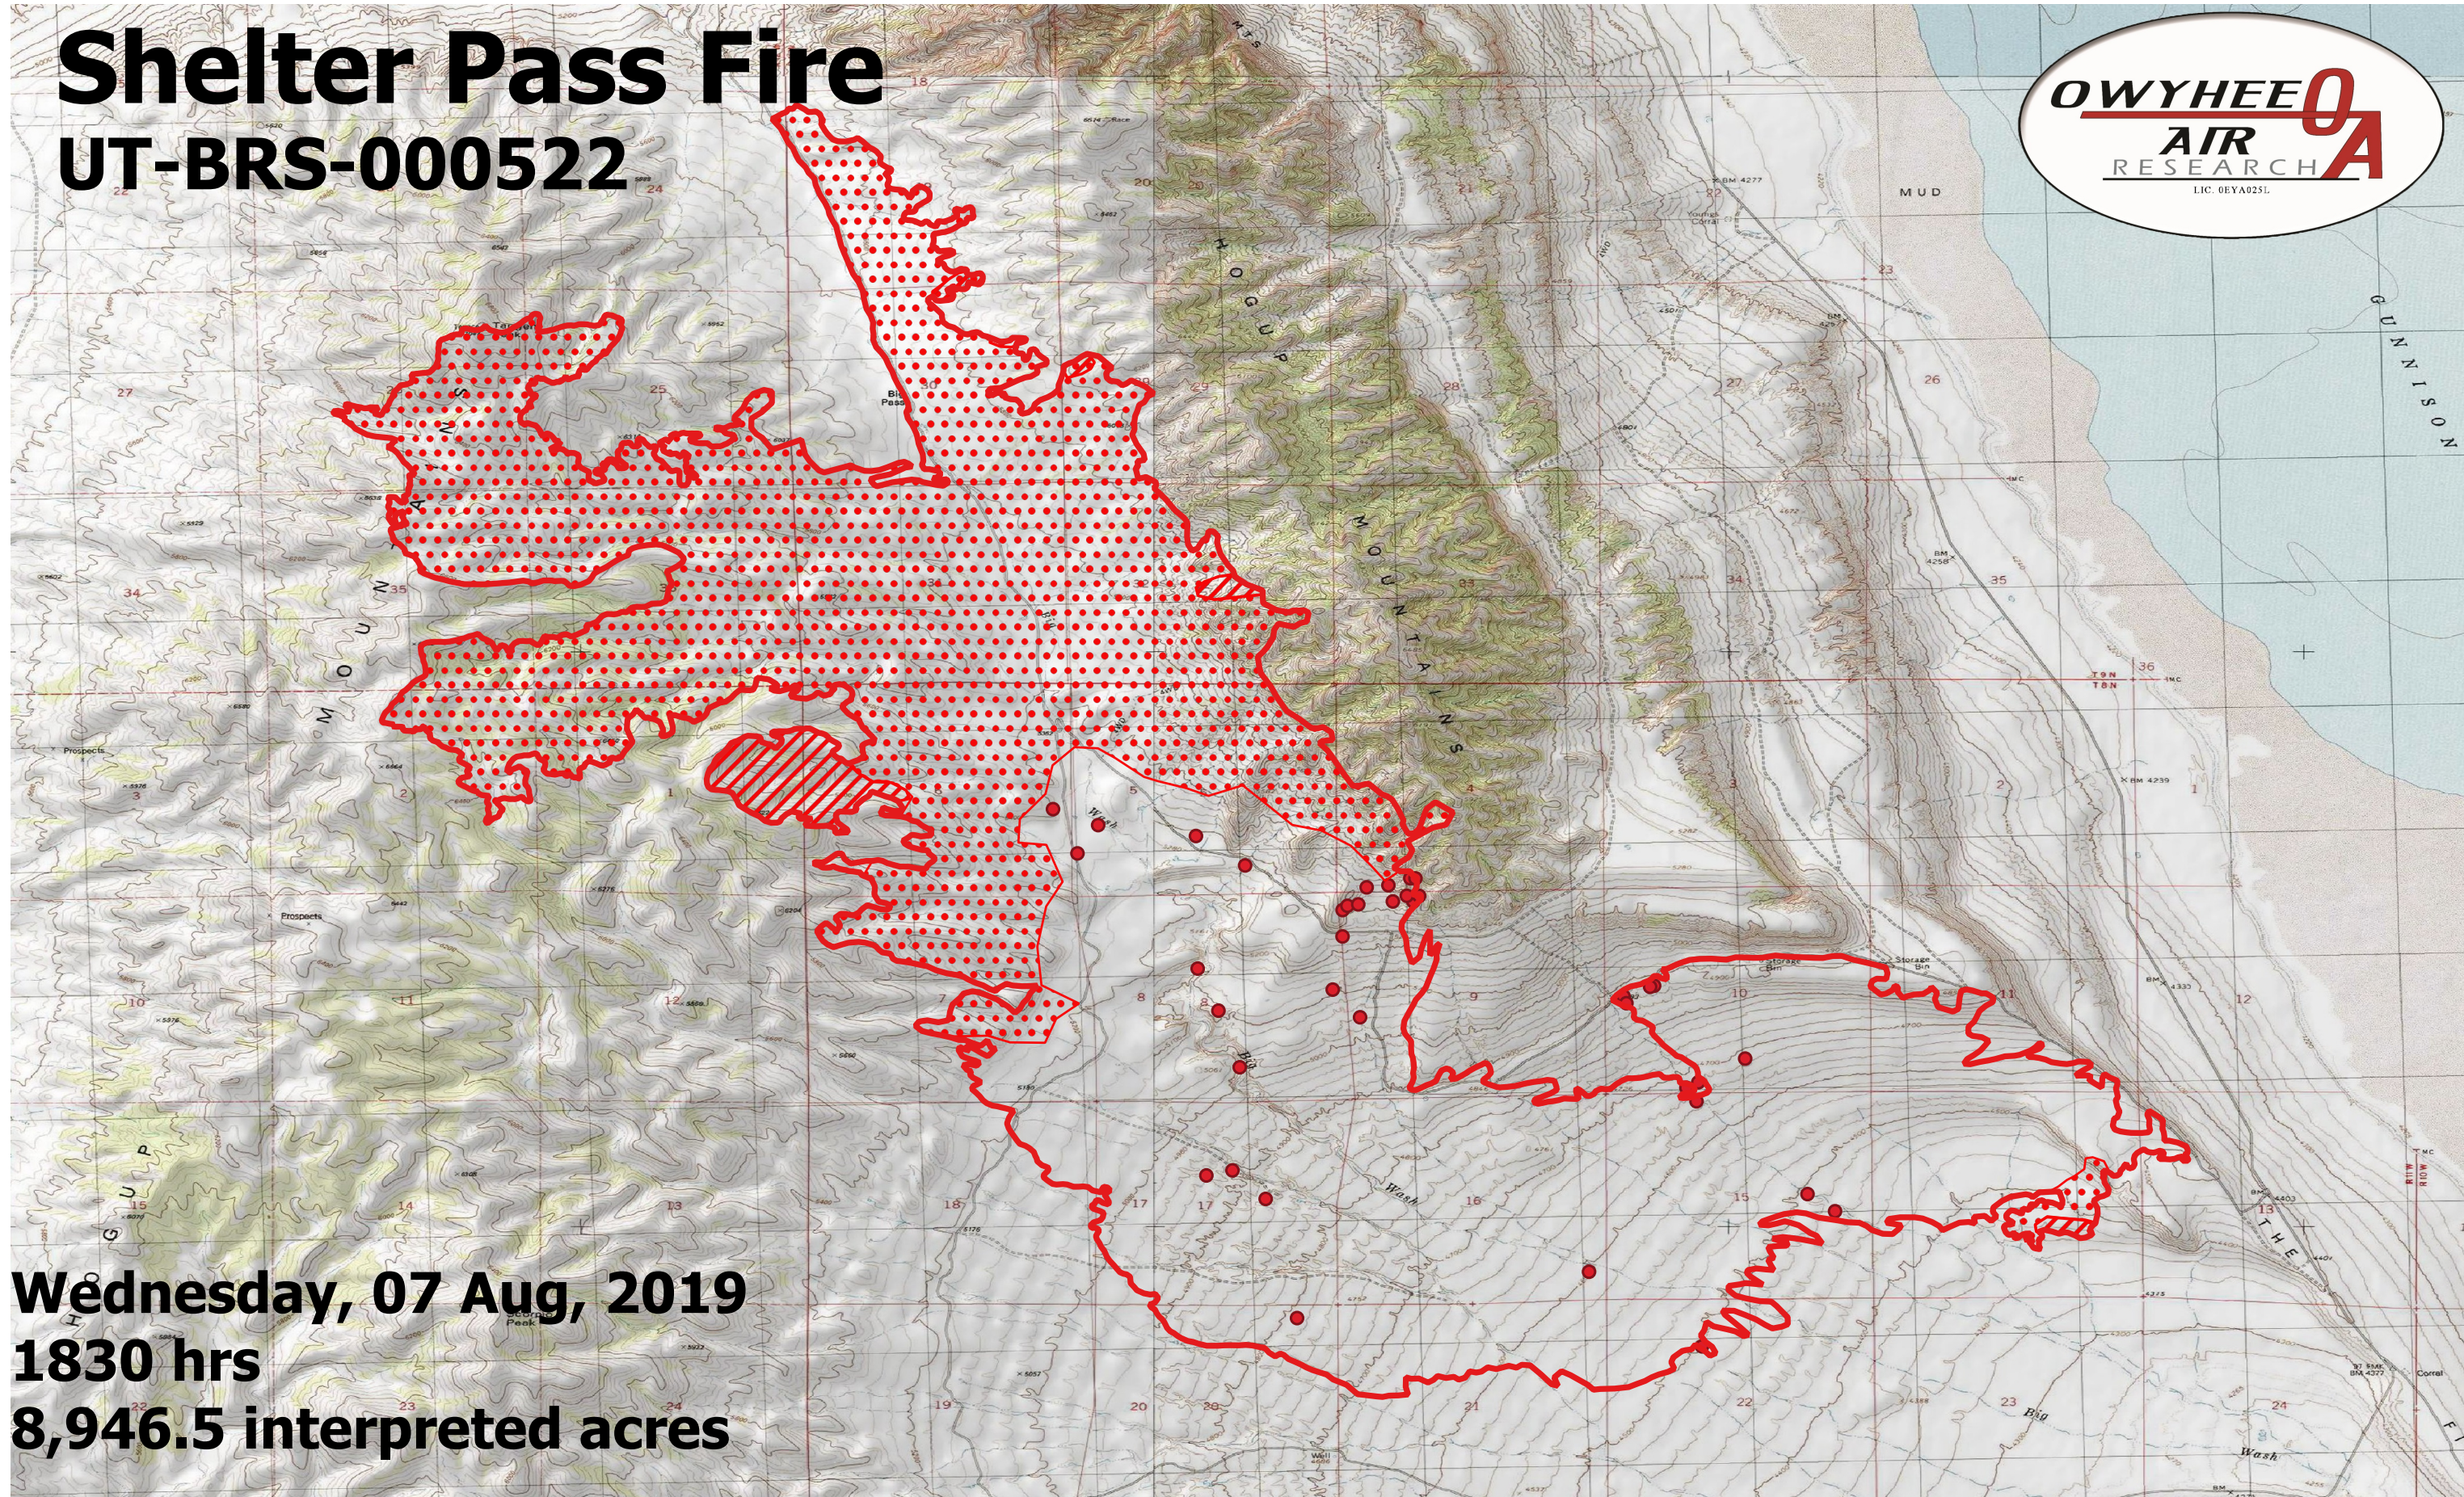

# Shelter Pass Fire

## UT-BRS-000522

**Wednesday, 07 Aug, 2019**  
**1830 hrs**  
**8,946.5 interpreted acres**

- Legend**
- Burn Perimeter
  - Intense Heat
  - Scattered\_Final
  - Isolated Heat

Scale: 1:35,500  
Projection: WGS 84  
Produced by Owyhee Air Research, Inc.  
IR Interpreter: Dan Melody  
fire@owyheear.com (208) 442-5405