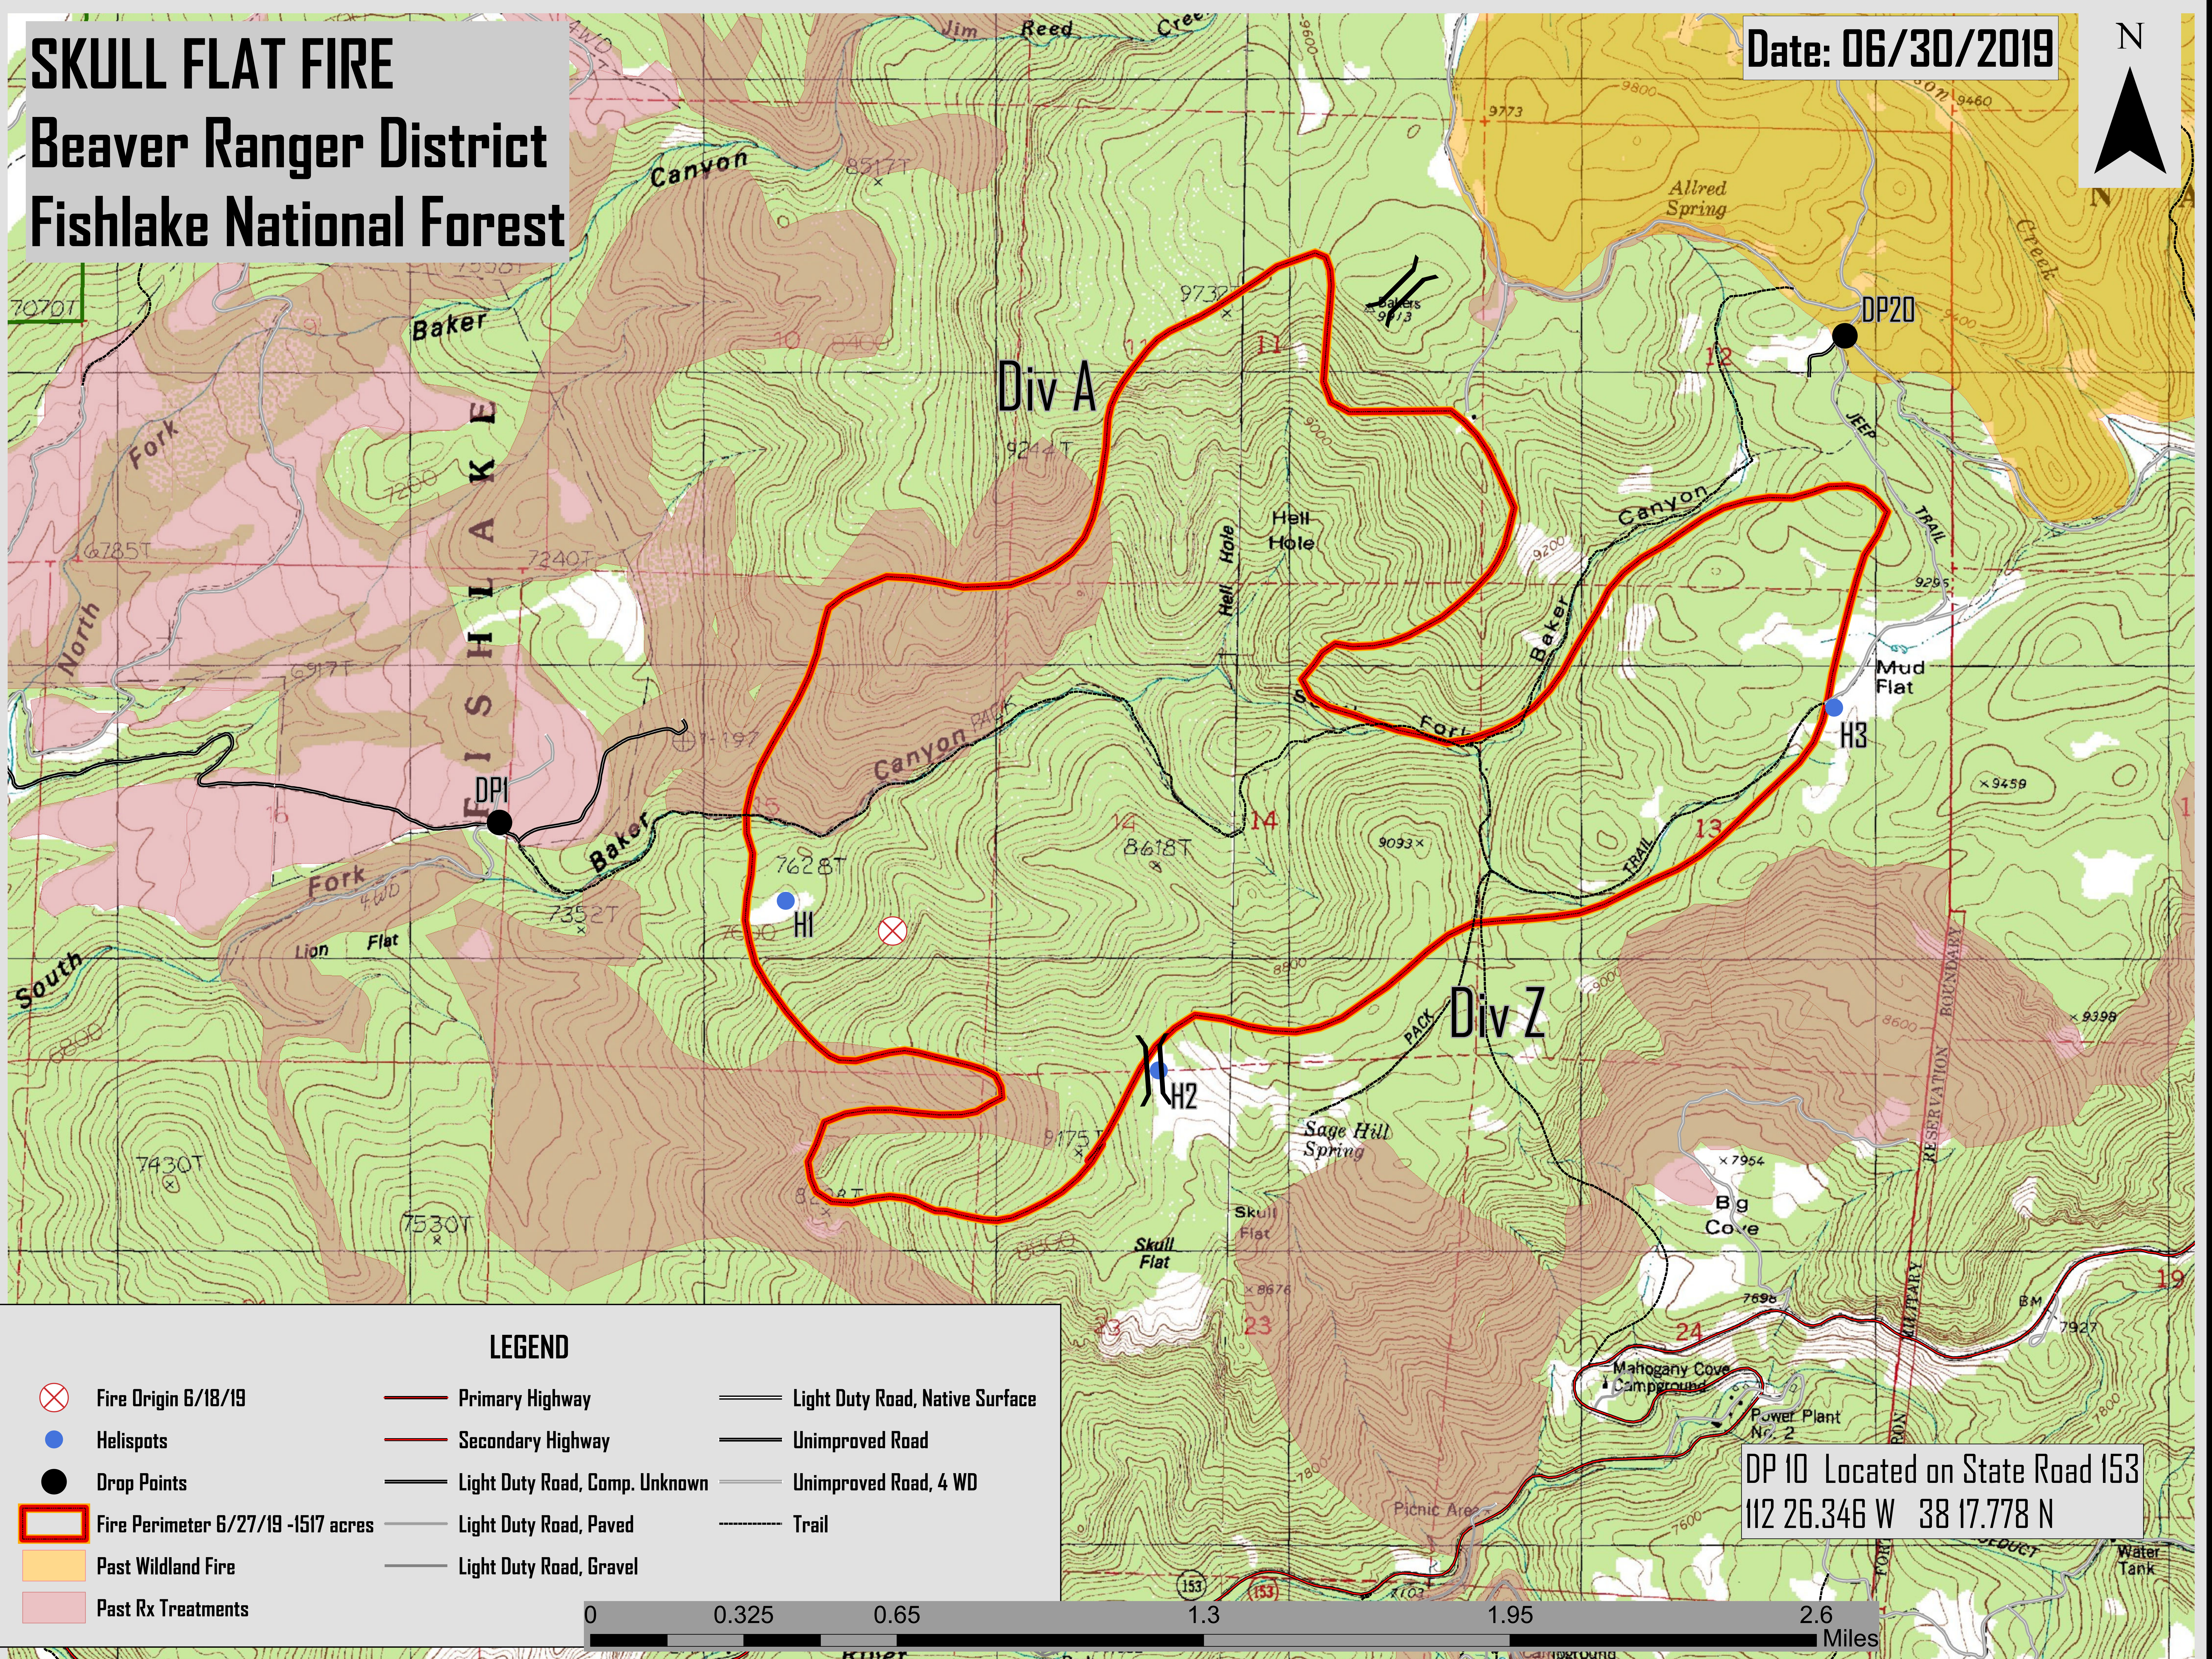

SKULL FLAT FIRE

Beaver Ranger District

Fishlake National Forest

Date: 06/30/2019

LEGEND

- | | | | | | |
|--|------------------------------------|--|--------------------------------|--|---------------------------------|
| | Fire Origin 6/18/19 | | Primary Highway | | Light Duty Road, Native Surface |
| | Helispots | | Secondary Highway | | Unimproved Road |
| | Drop Points | | Light Duty Road, Comp. Unknown | | Unimproved Road, 4 WD |
| | Fire Perimeter 6/27/19 -1517 acres | | Light Duty Road, Paved | | Trail |
| | Past Wildland Fire | | Light Duty Road, Gravel | | |
| | Past Rx Treatments | | | | |

DP 10 Located on State Road 153
 112 26.346 W 38 17.778 N