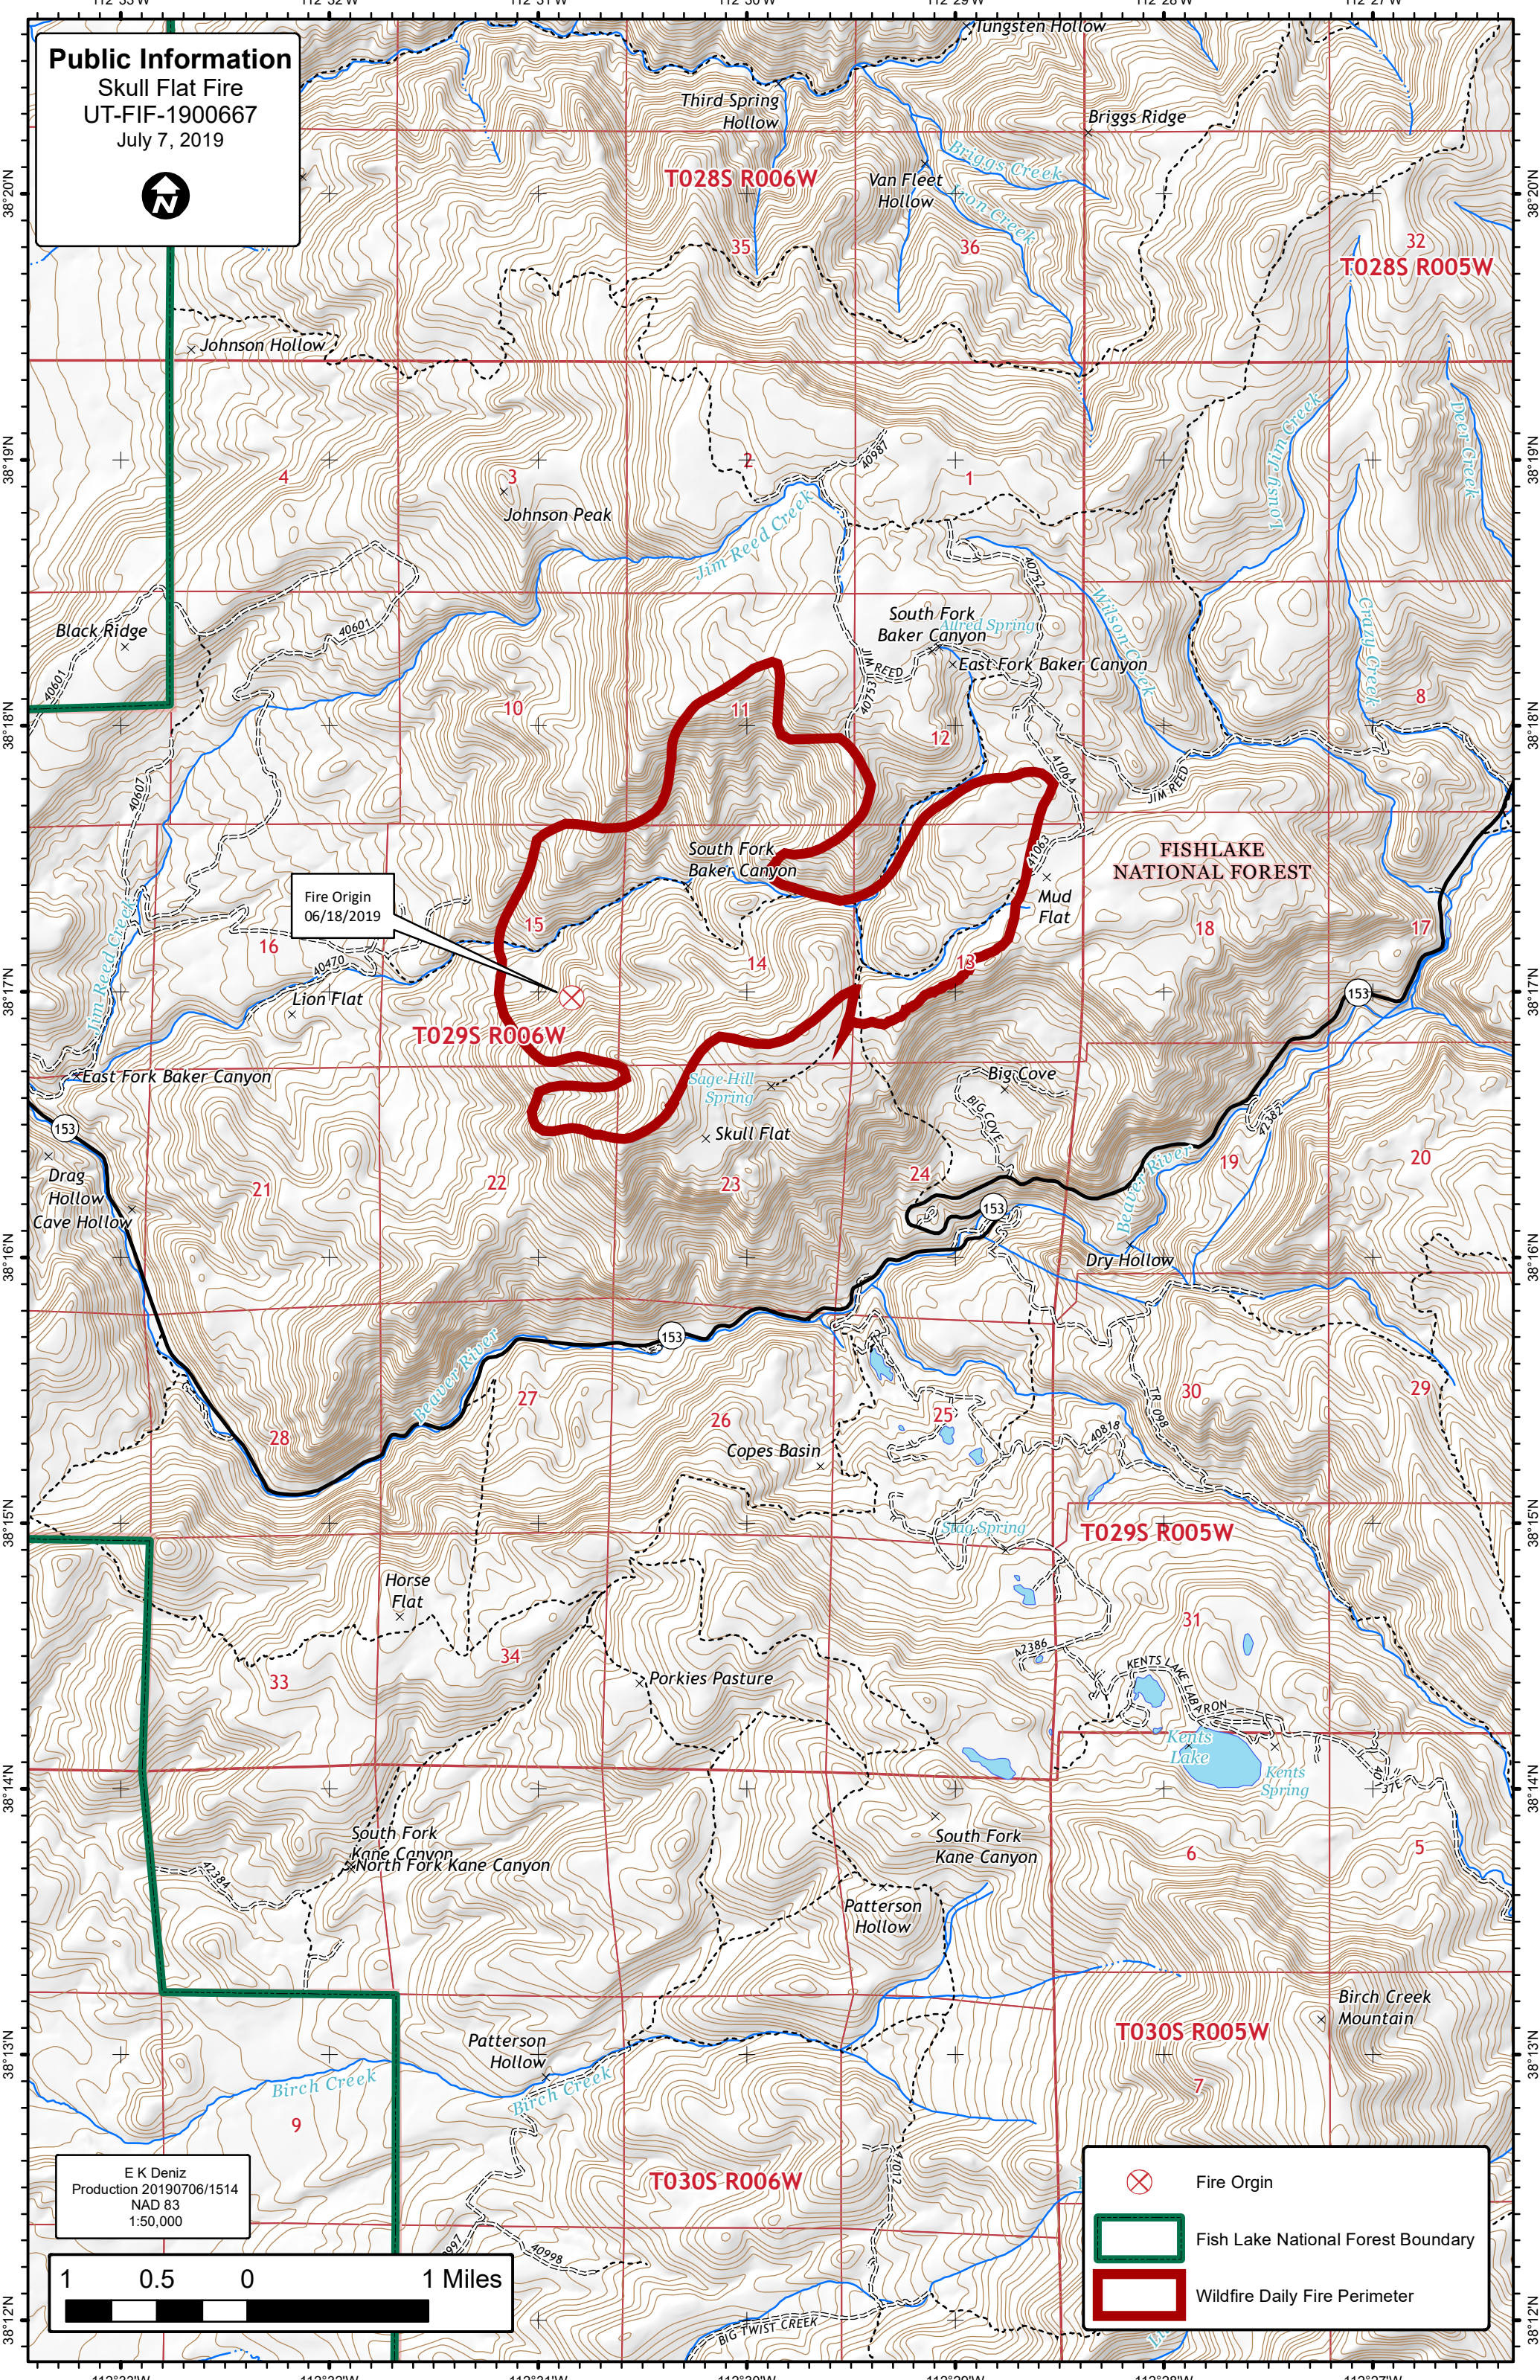

Public Information

Skull Flat Fire
UT-FIF-1900667
July 7, 2019

Fire Origin
06/18/2019

T029S R006W

T028S R006W

T028S R005W

FISHLAKE
NATIONAL FOREST

T029S R005W

T030S R005W

T030S R006W

E K Deniz
Production 20190706/1514
NAD 83
1:50,000

	Fire Origin
	Fish Lake National Forest Boundary
	Wildfire Daily Fire Perimeter