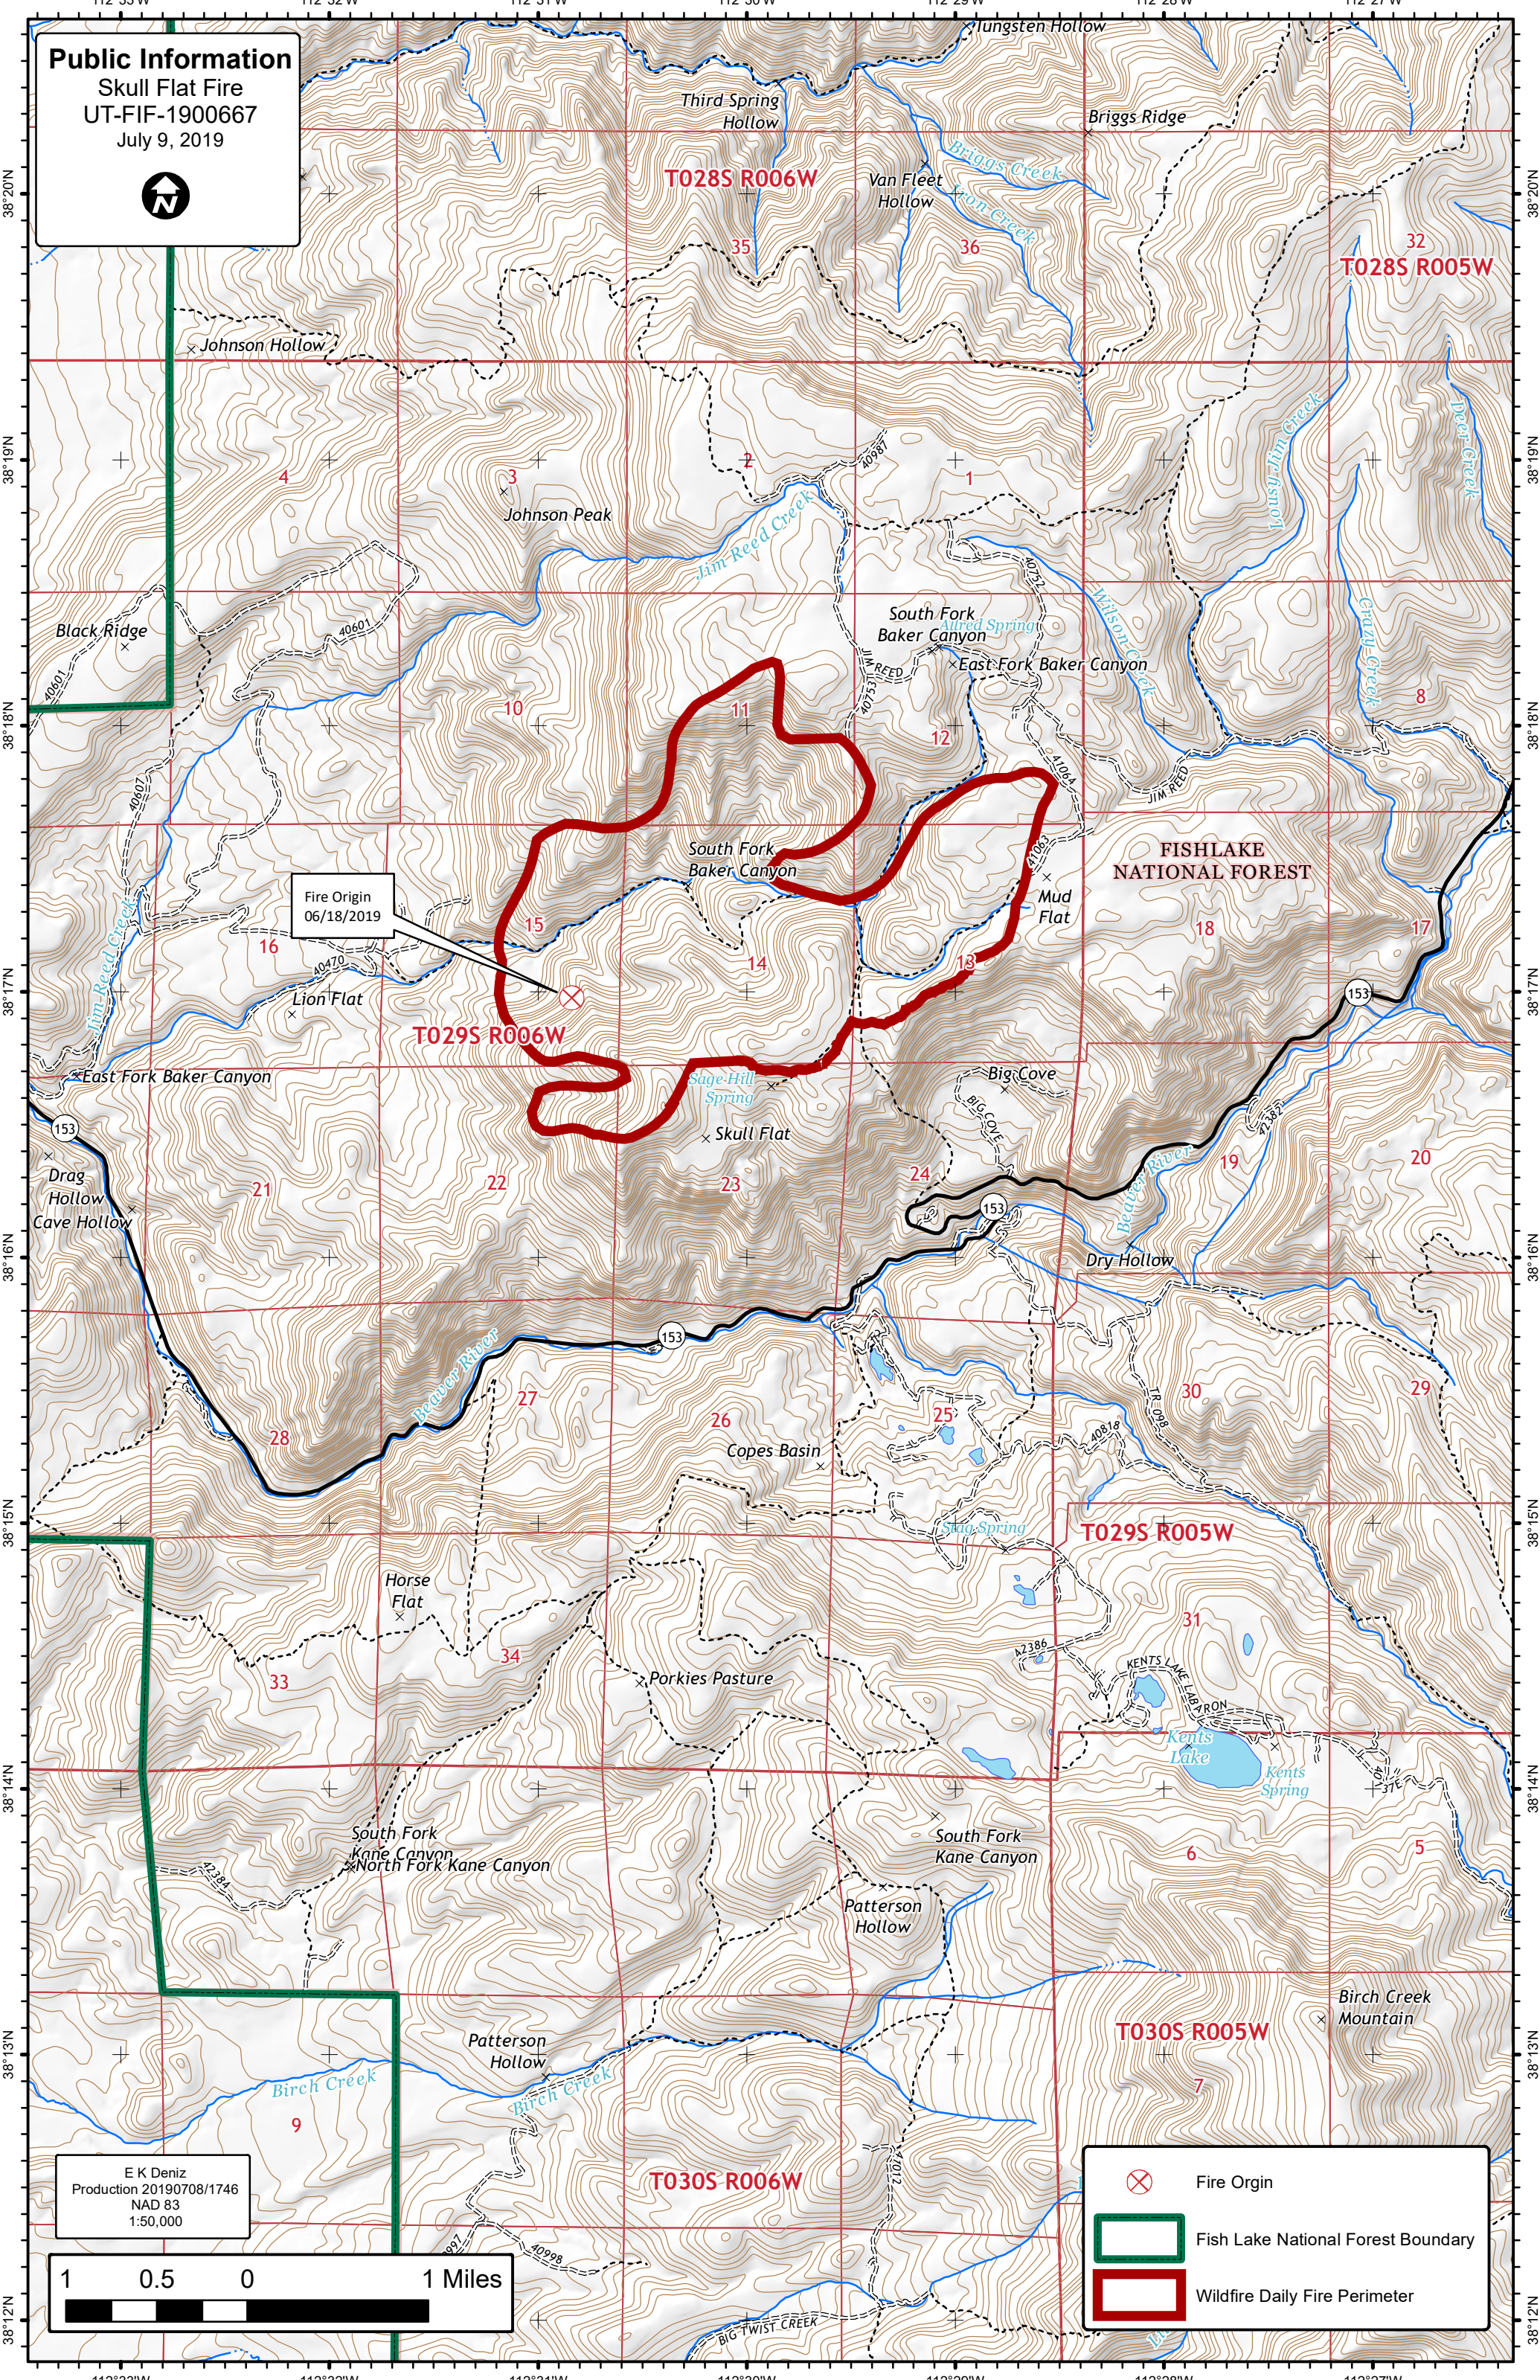

**Public Information**

Skull Flat Fire  
UT-FIF-1900667  
July 9, 2019

Fire Origin  
06/18/2019

E K Deniz  
Production 20190708/1746  
NAD 83  
1:50,000

	Fire Origin
	Fish Lake National Forest Boundary
	Wildfire Daily Fire Perimeter