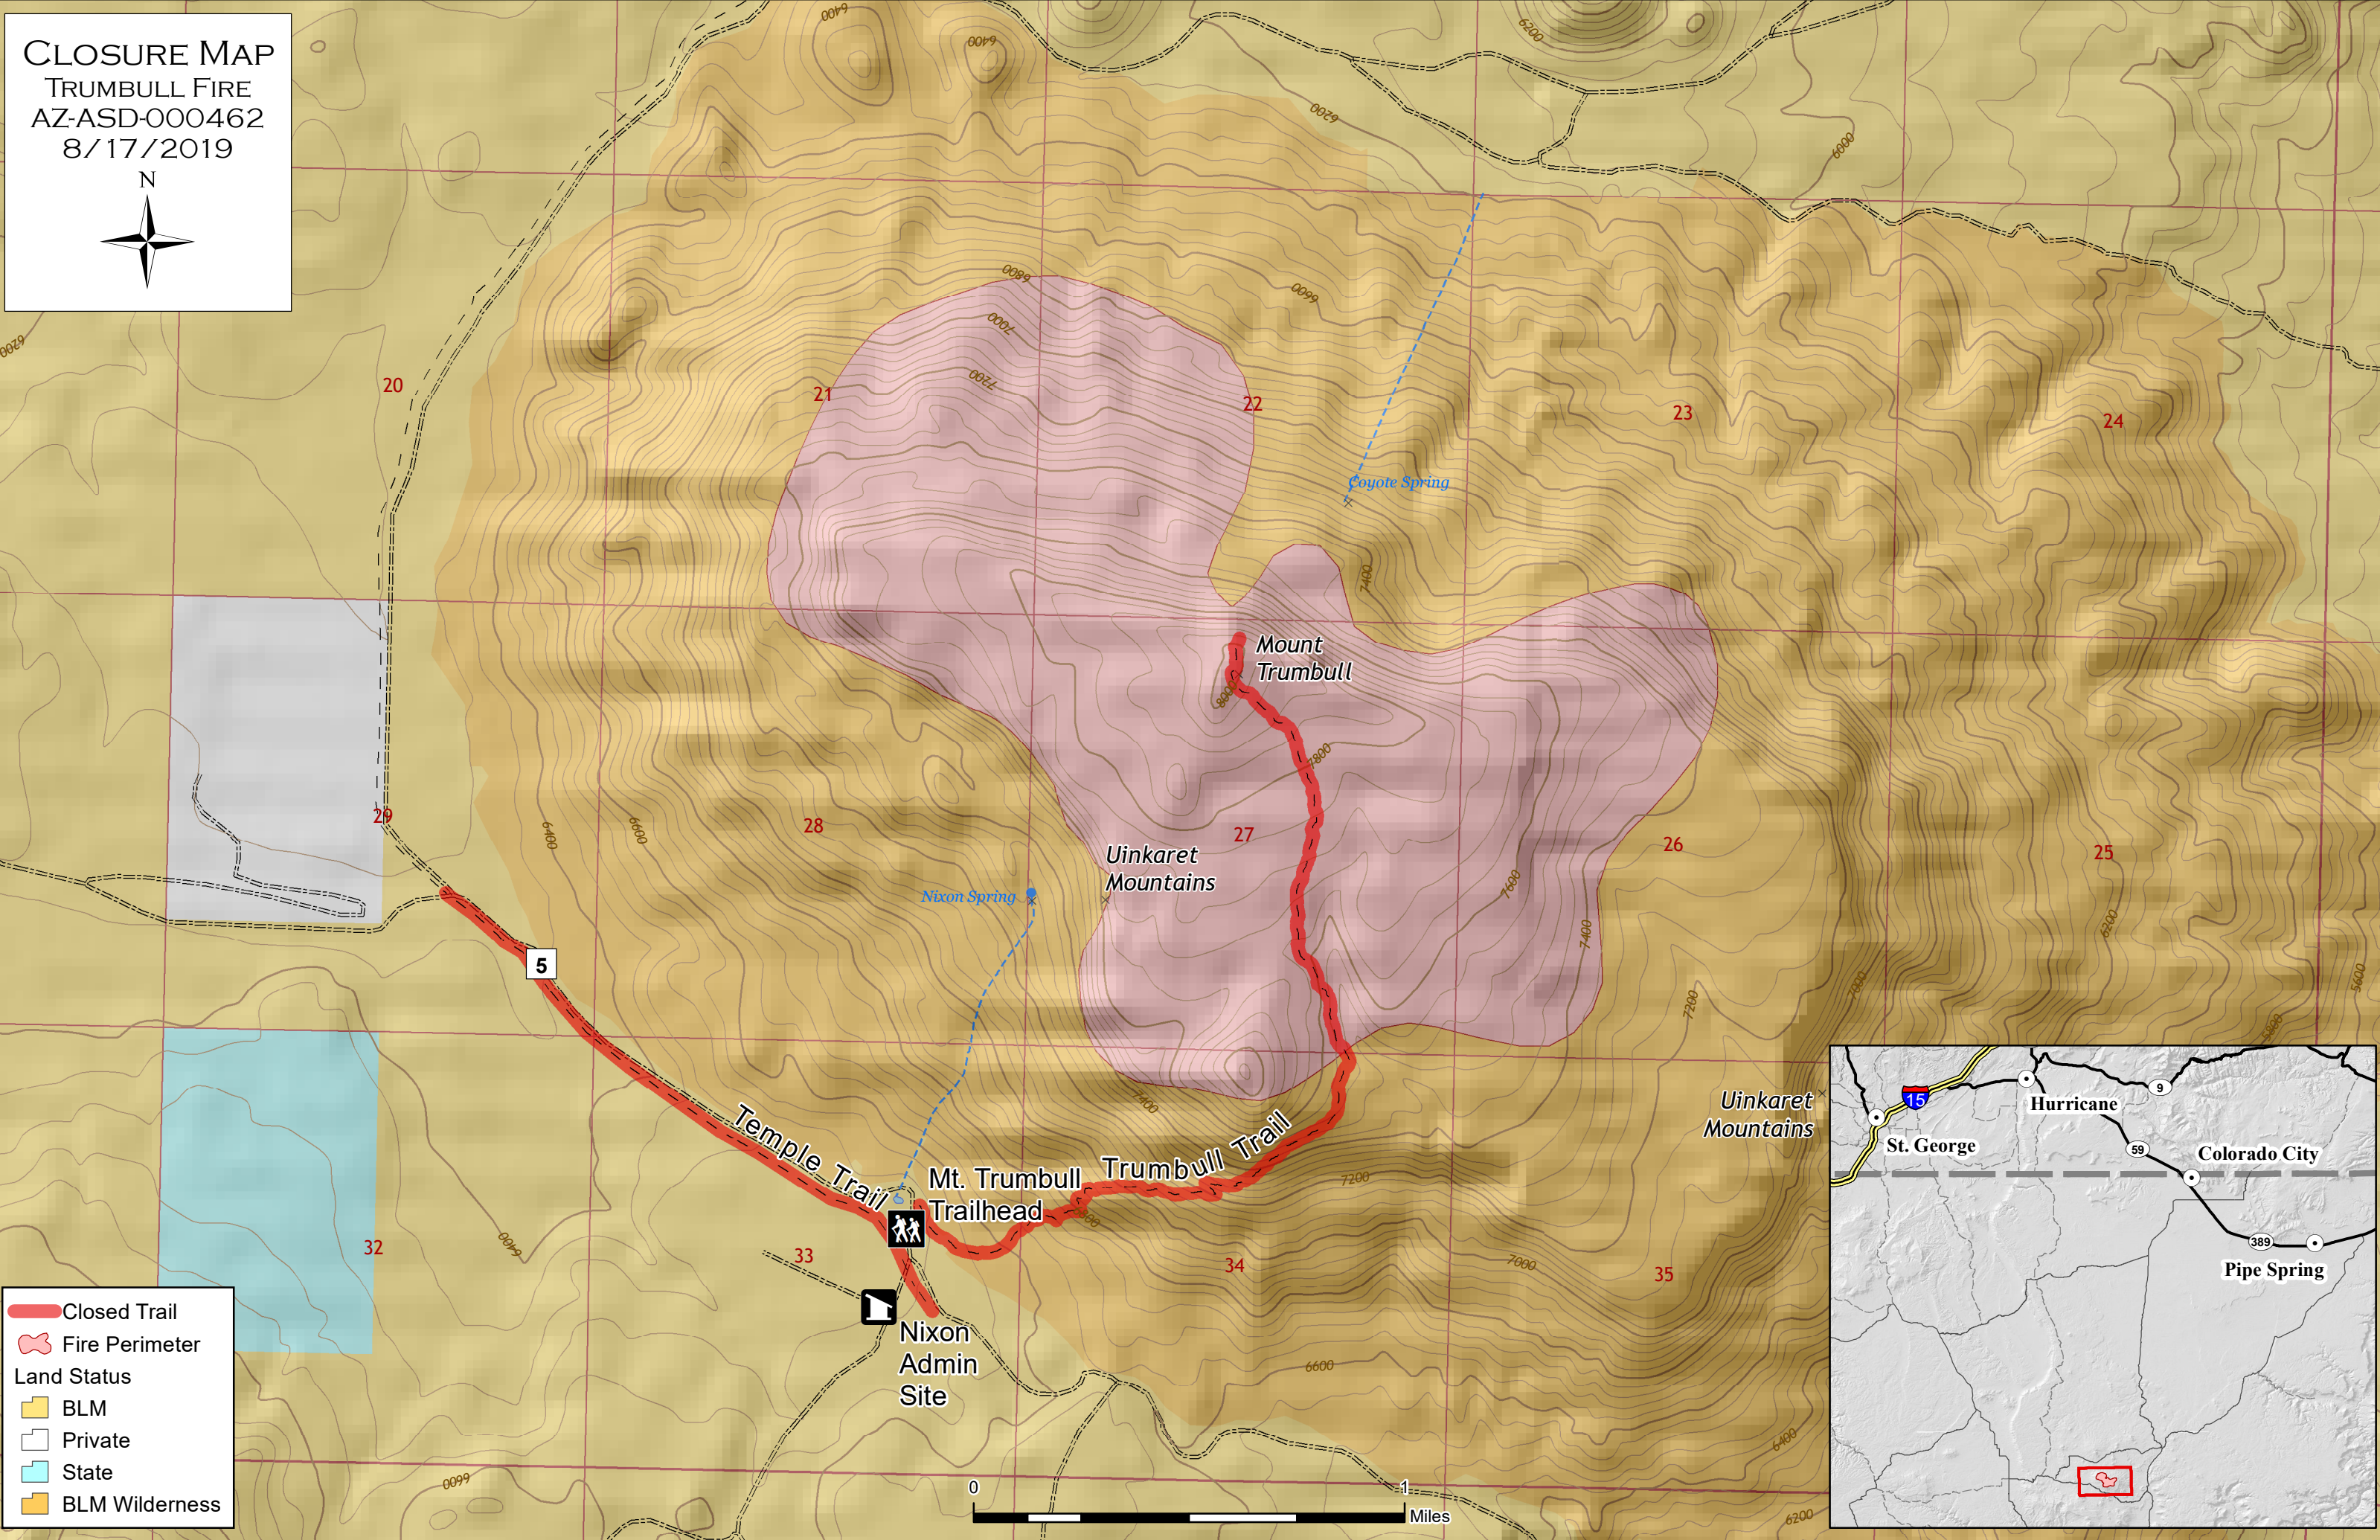

**CLOSURE MAP**  
TRUMBULL FIRE  
AZ-ASD-000462  
8/17/2019

- Closed Trail
- Fire Perimeter
- Land Status
  - BLM
  - Private
  - State
  - BLM Wilderness