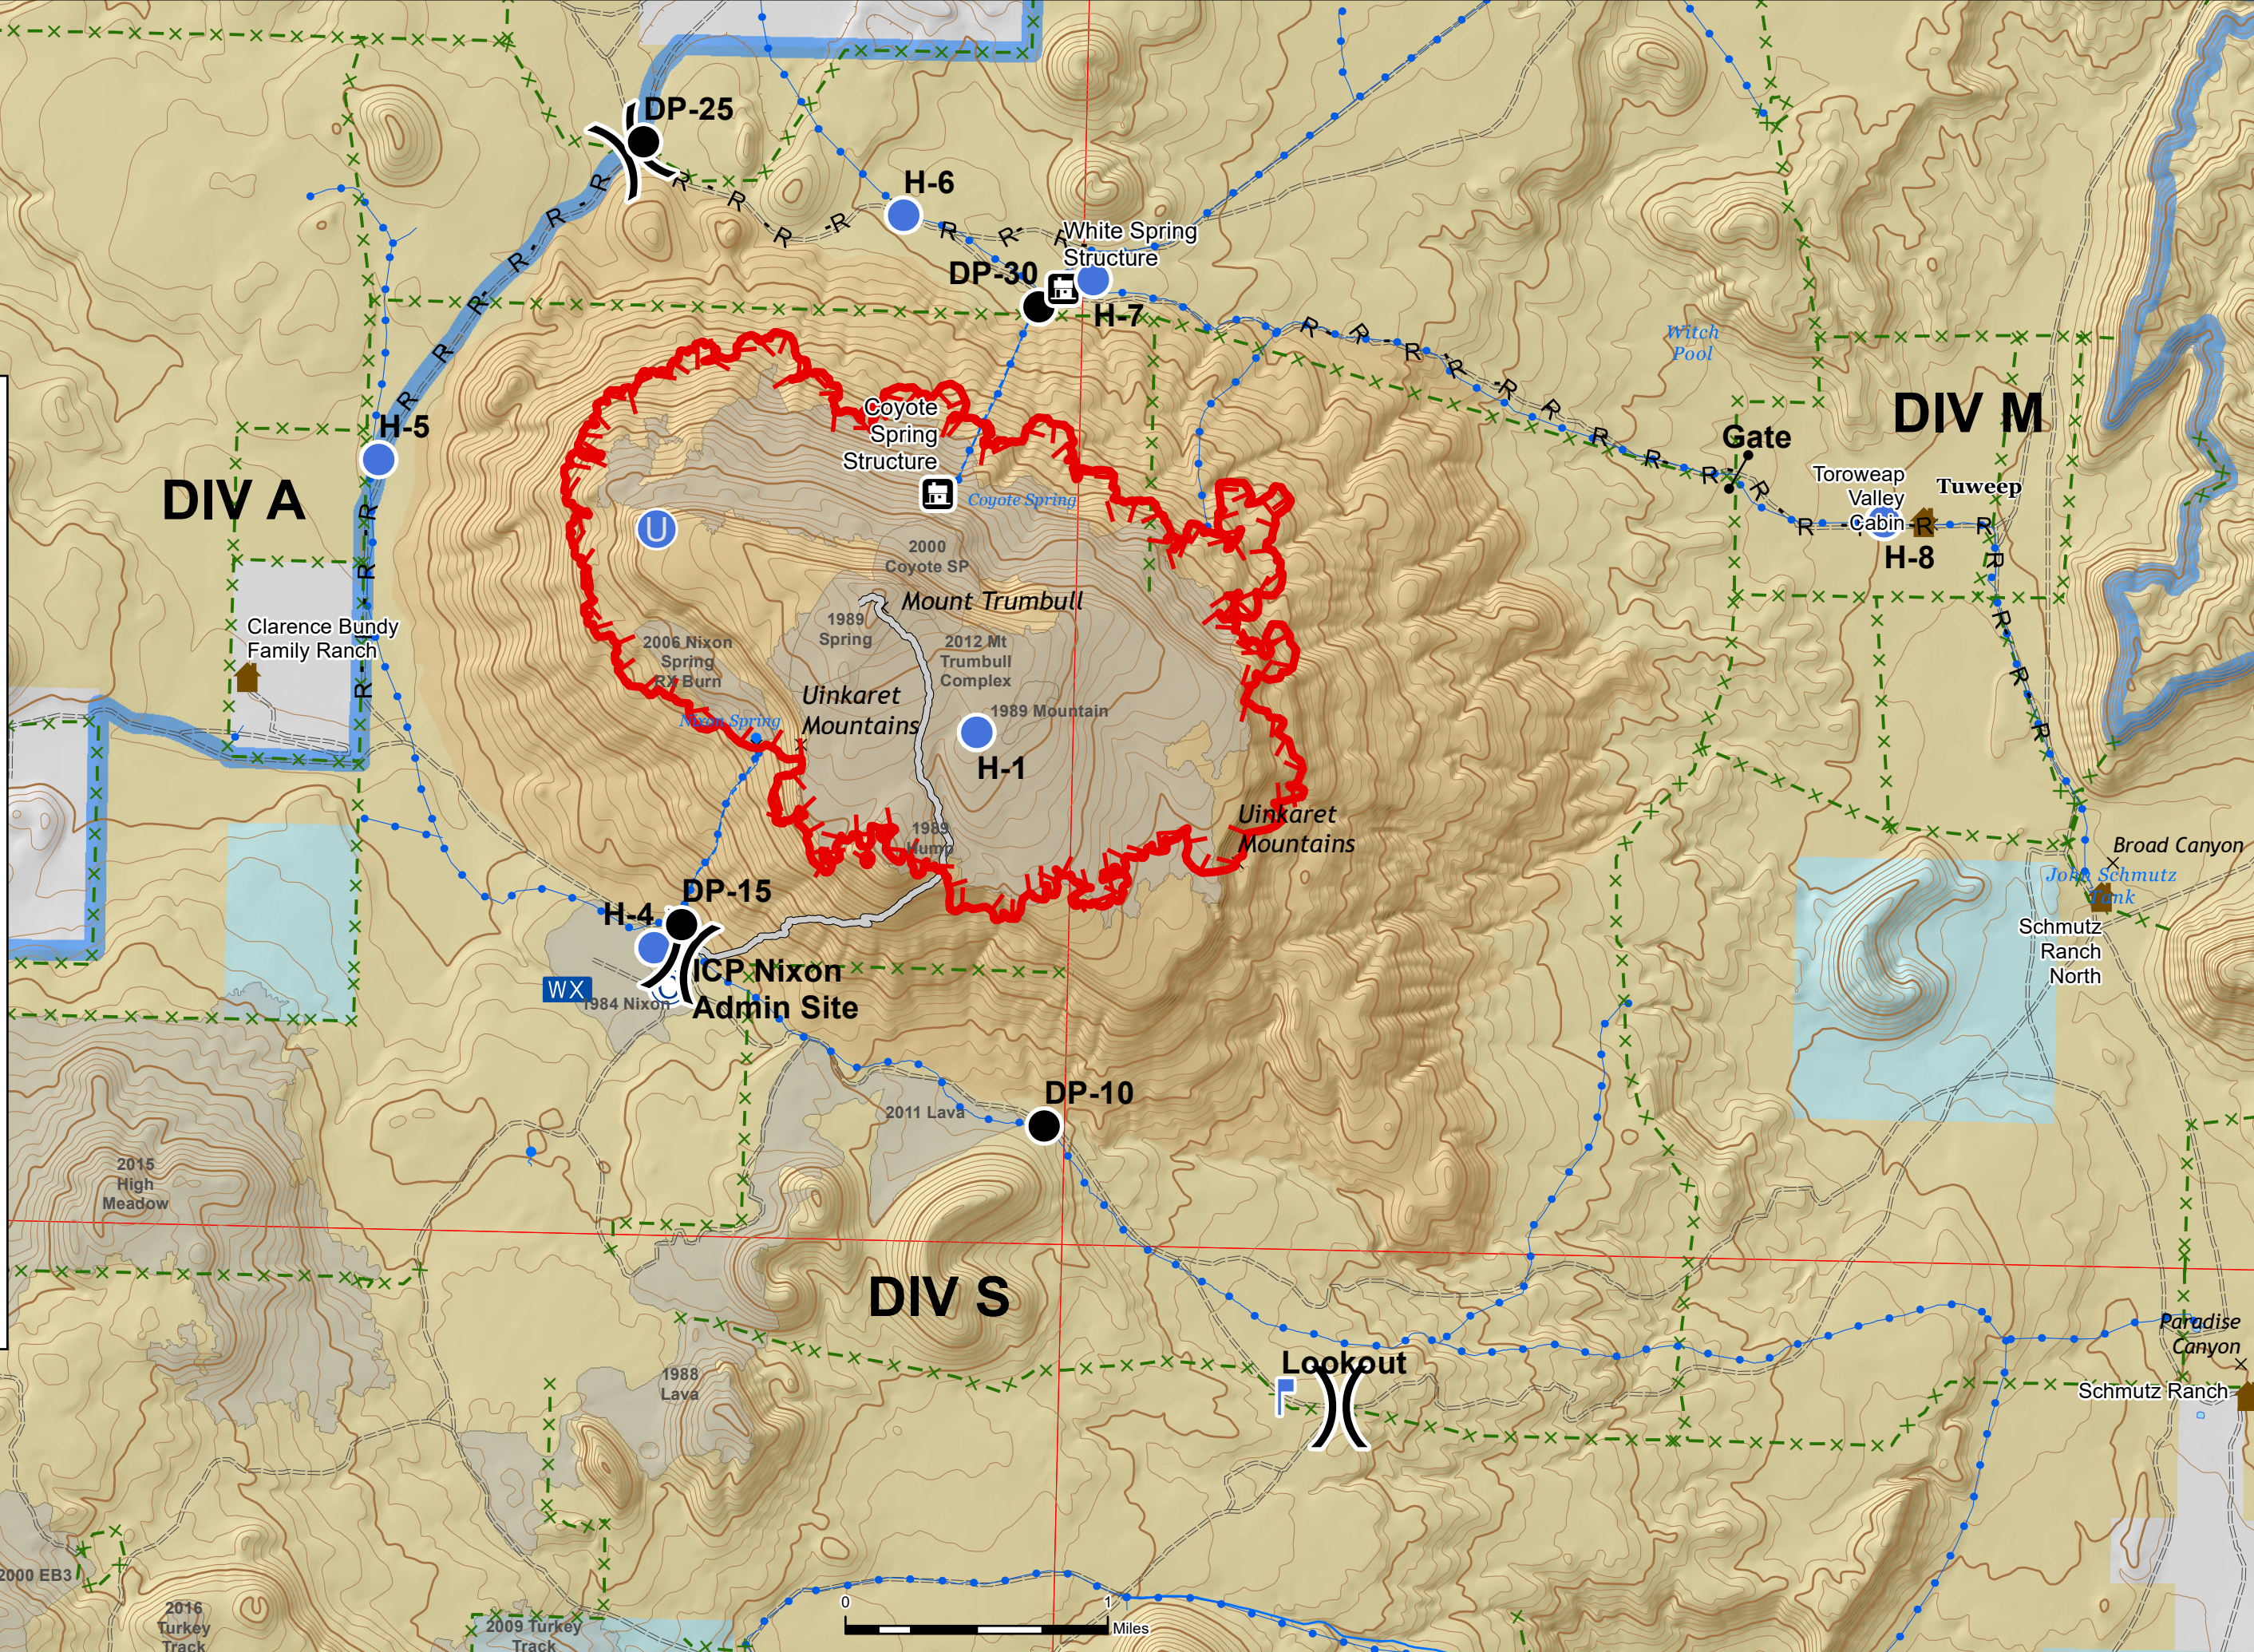

IAP MAP
 TRUMBULL
 2,478 ACRES
 AZ-ASD-000462
 8/20/2019 DAY

IR FLOWN 8/20 0205 HRS

- Camp
- Drop Point
- Helispot
- Unimproved Landing Area
- Lookout
- Structure Wrap
- Gate
- Division Break
- Repeater
- RAWS
- Uncontrolled Fire Edge
- R - Road as Completed Line
- Access or Improved Road
- Structure
- Fence
- Pipeline
- Fire History
- Monument Boundary
- Land Status**
- BLM
- Private
- State
- BLM Wilderness

Mt. Logan
 Lookout
 Mount Logan
 Mt. Logan Com Site
 2000 EB3
 2016 Turkey Track
 2009 Turkey Track