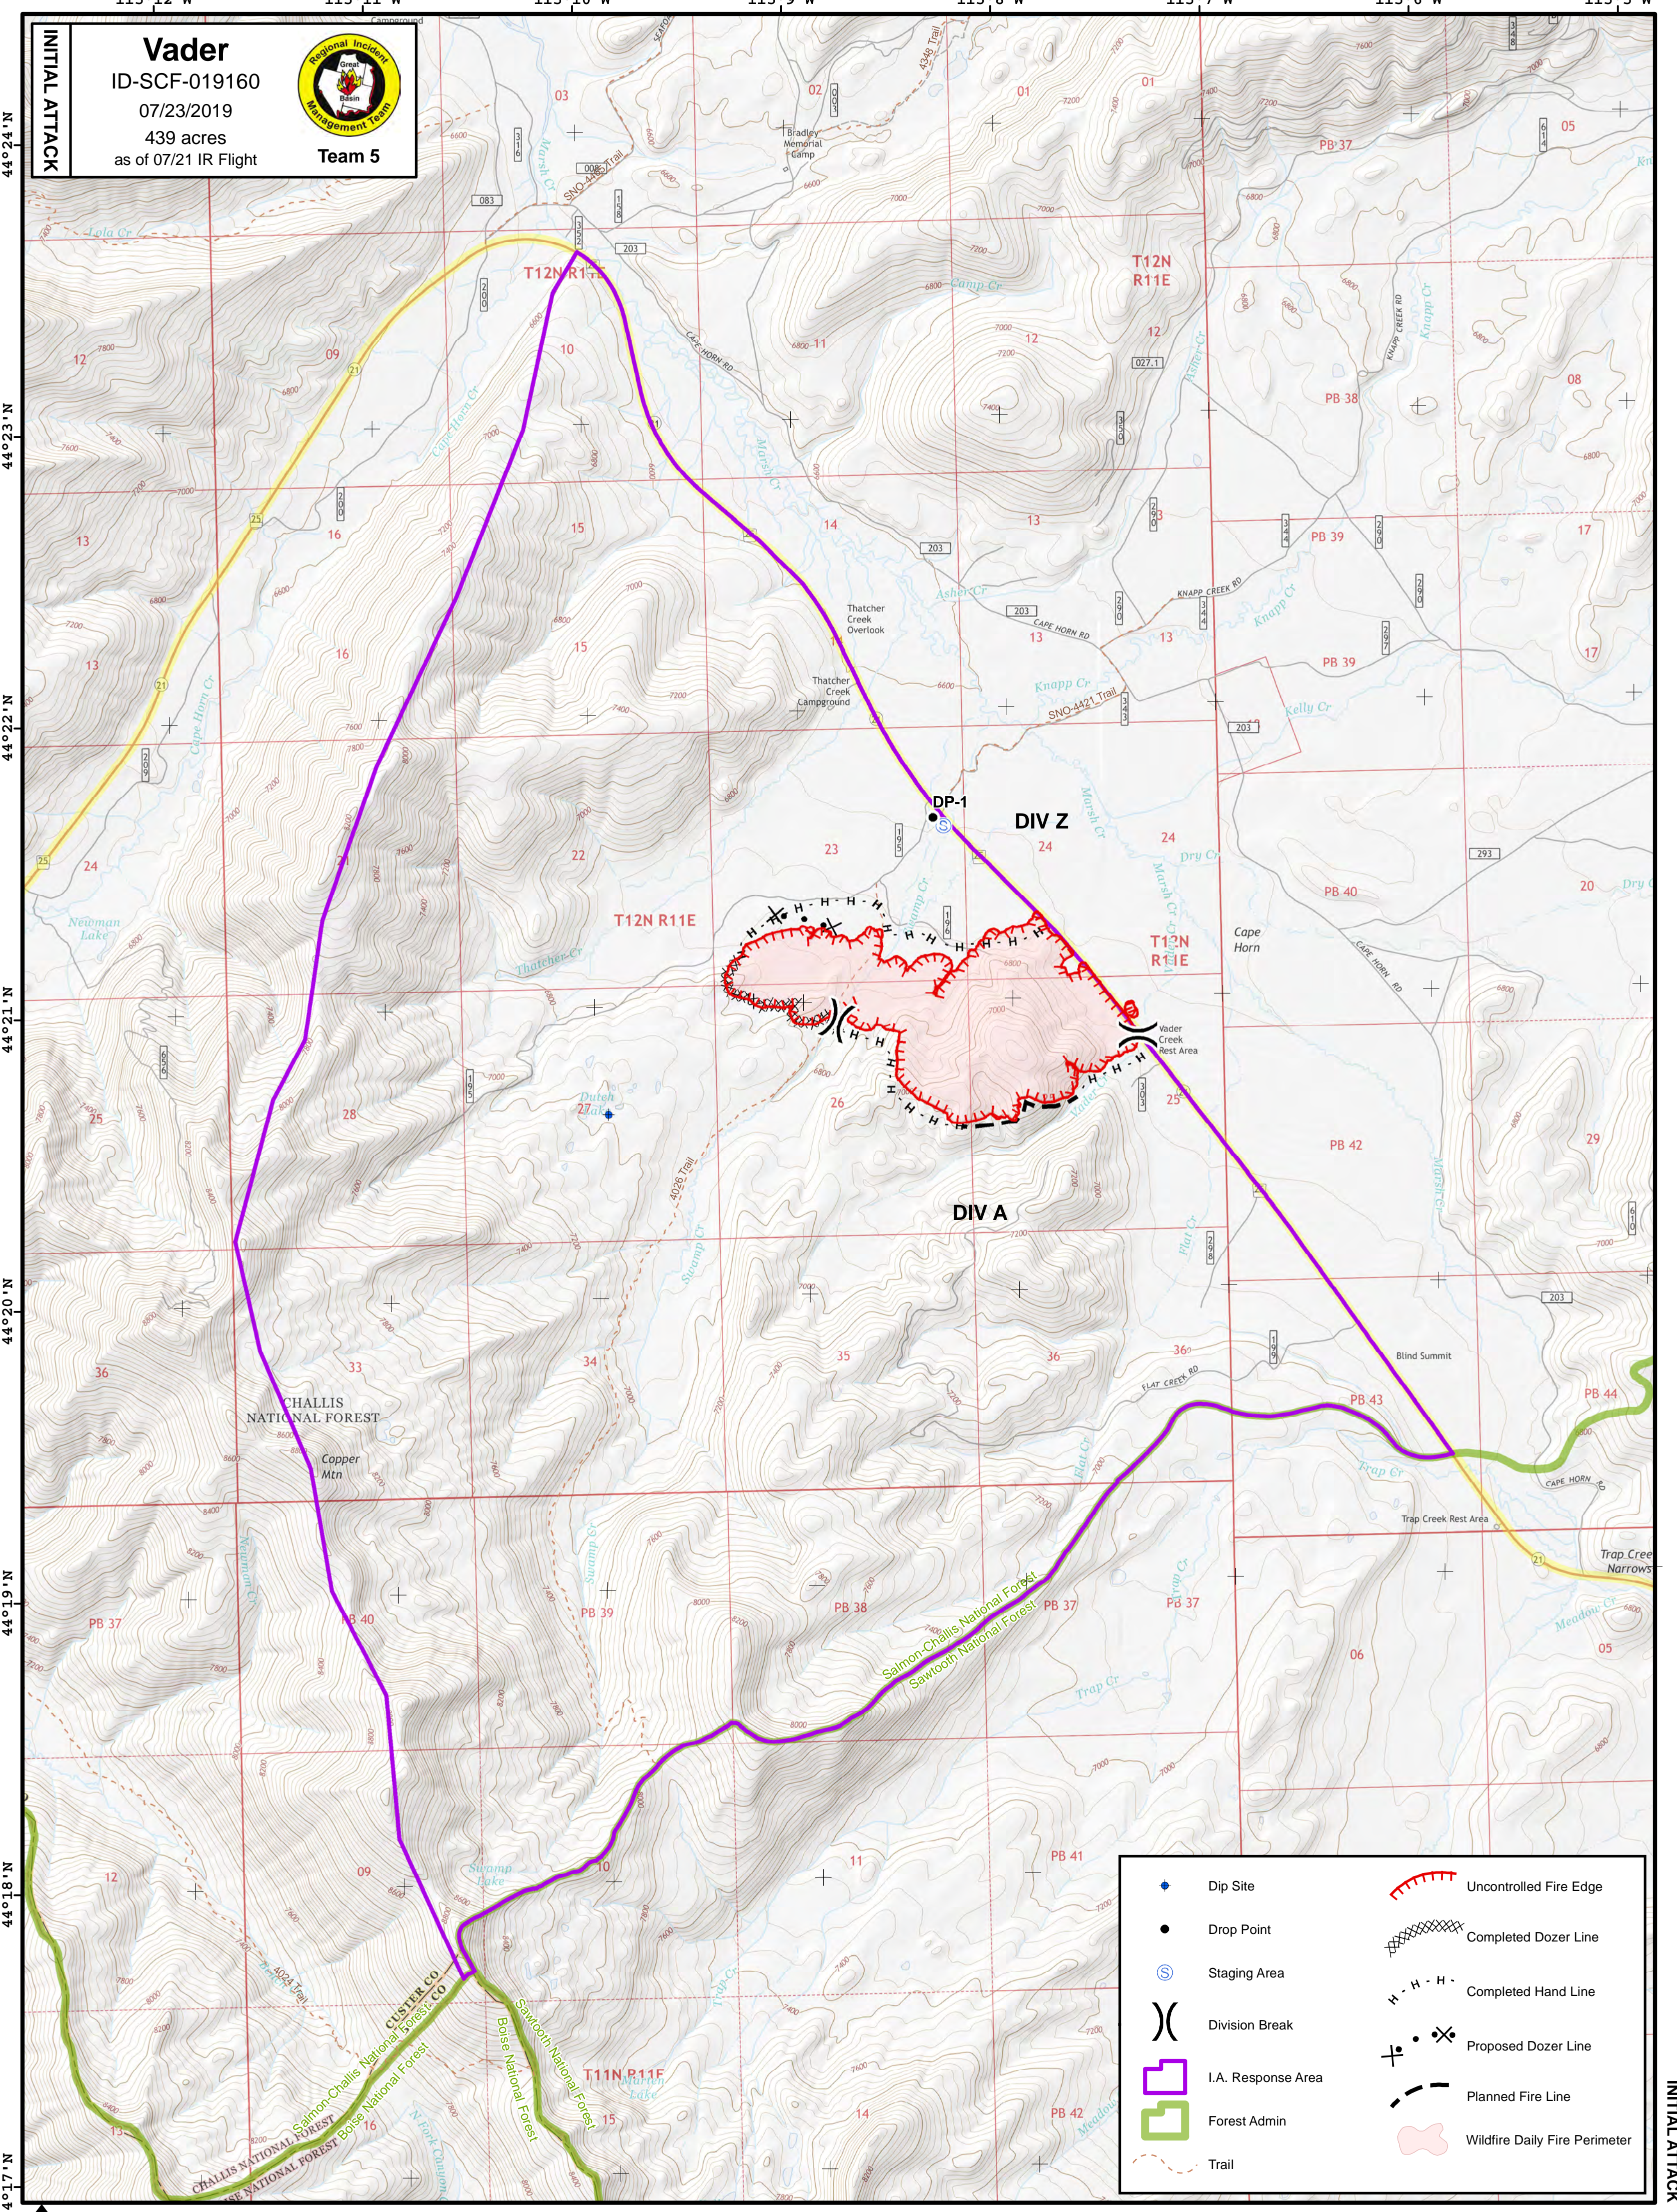

INITIAL ATTACK

**Vader**  
ID-SCF-019160  
07/23/2019  
439 acres  
as of 07/21 IR Flight

	Dip Site		Uncontrolled Fire Edge
	Drop Point		Completed Dozer Line
	Staging Area		Completed Hand Line
	Division Break		Proposed Dozer Line
	I.A. Response Area		Planned Fire Line
	Forest Admin		Wildfire Daily Fire Perimeter
	Trail		

INITIAL ATTACK