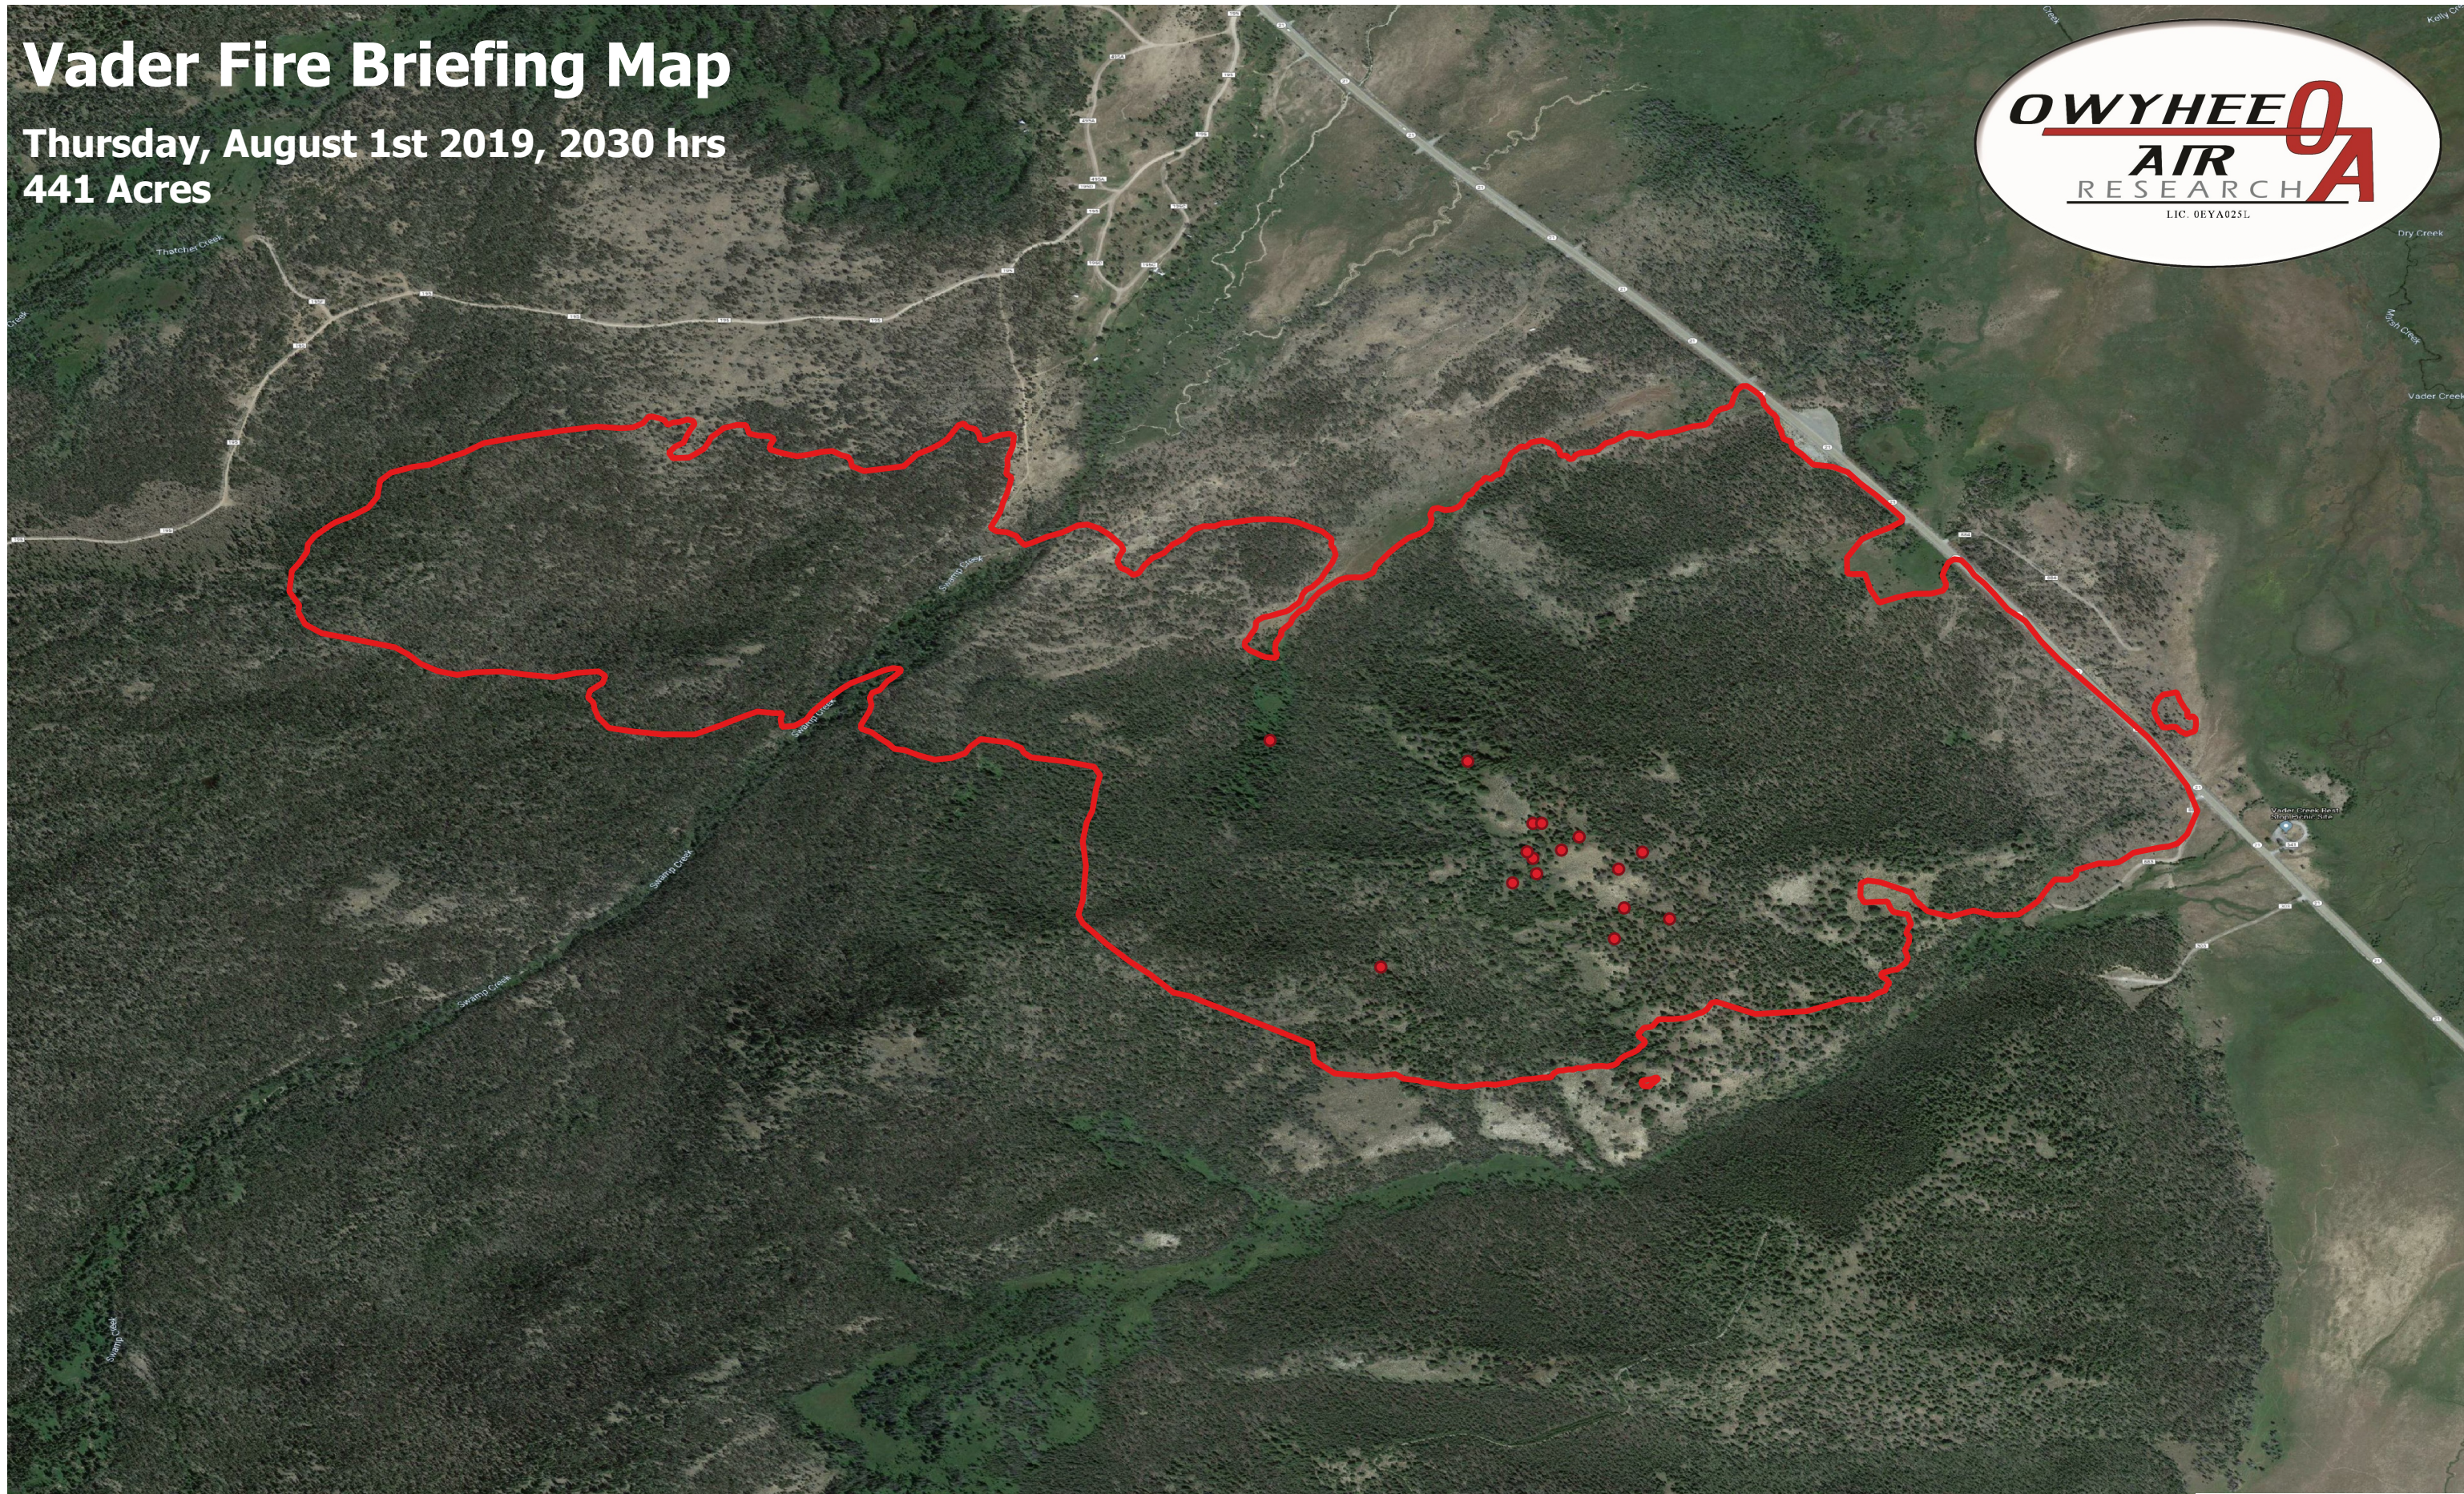

Vader Fire Briefing Map

Thursday, August 1st 2019, 2030 hrs
441 Acres

Legend

-  Burn Perimeter
-  Isolated Heat

Projection: WGS 84
Scale: 1:7,500
Produced by Owyhee Air Research, Inc.
IRIN: D. Melody
fire@owyheear.com (208)442-5405