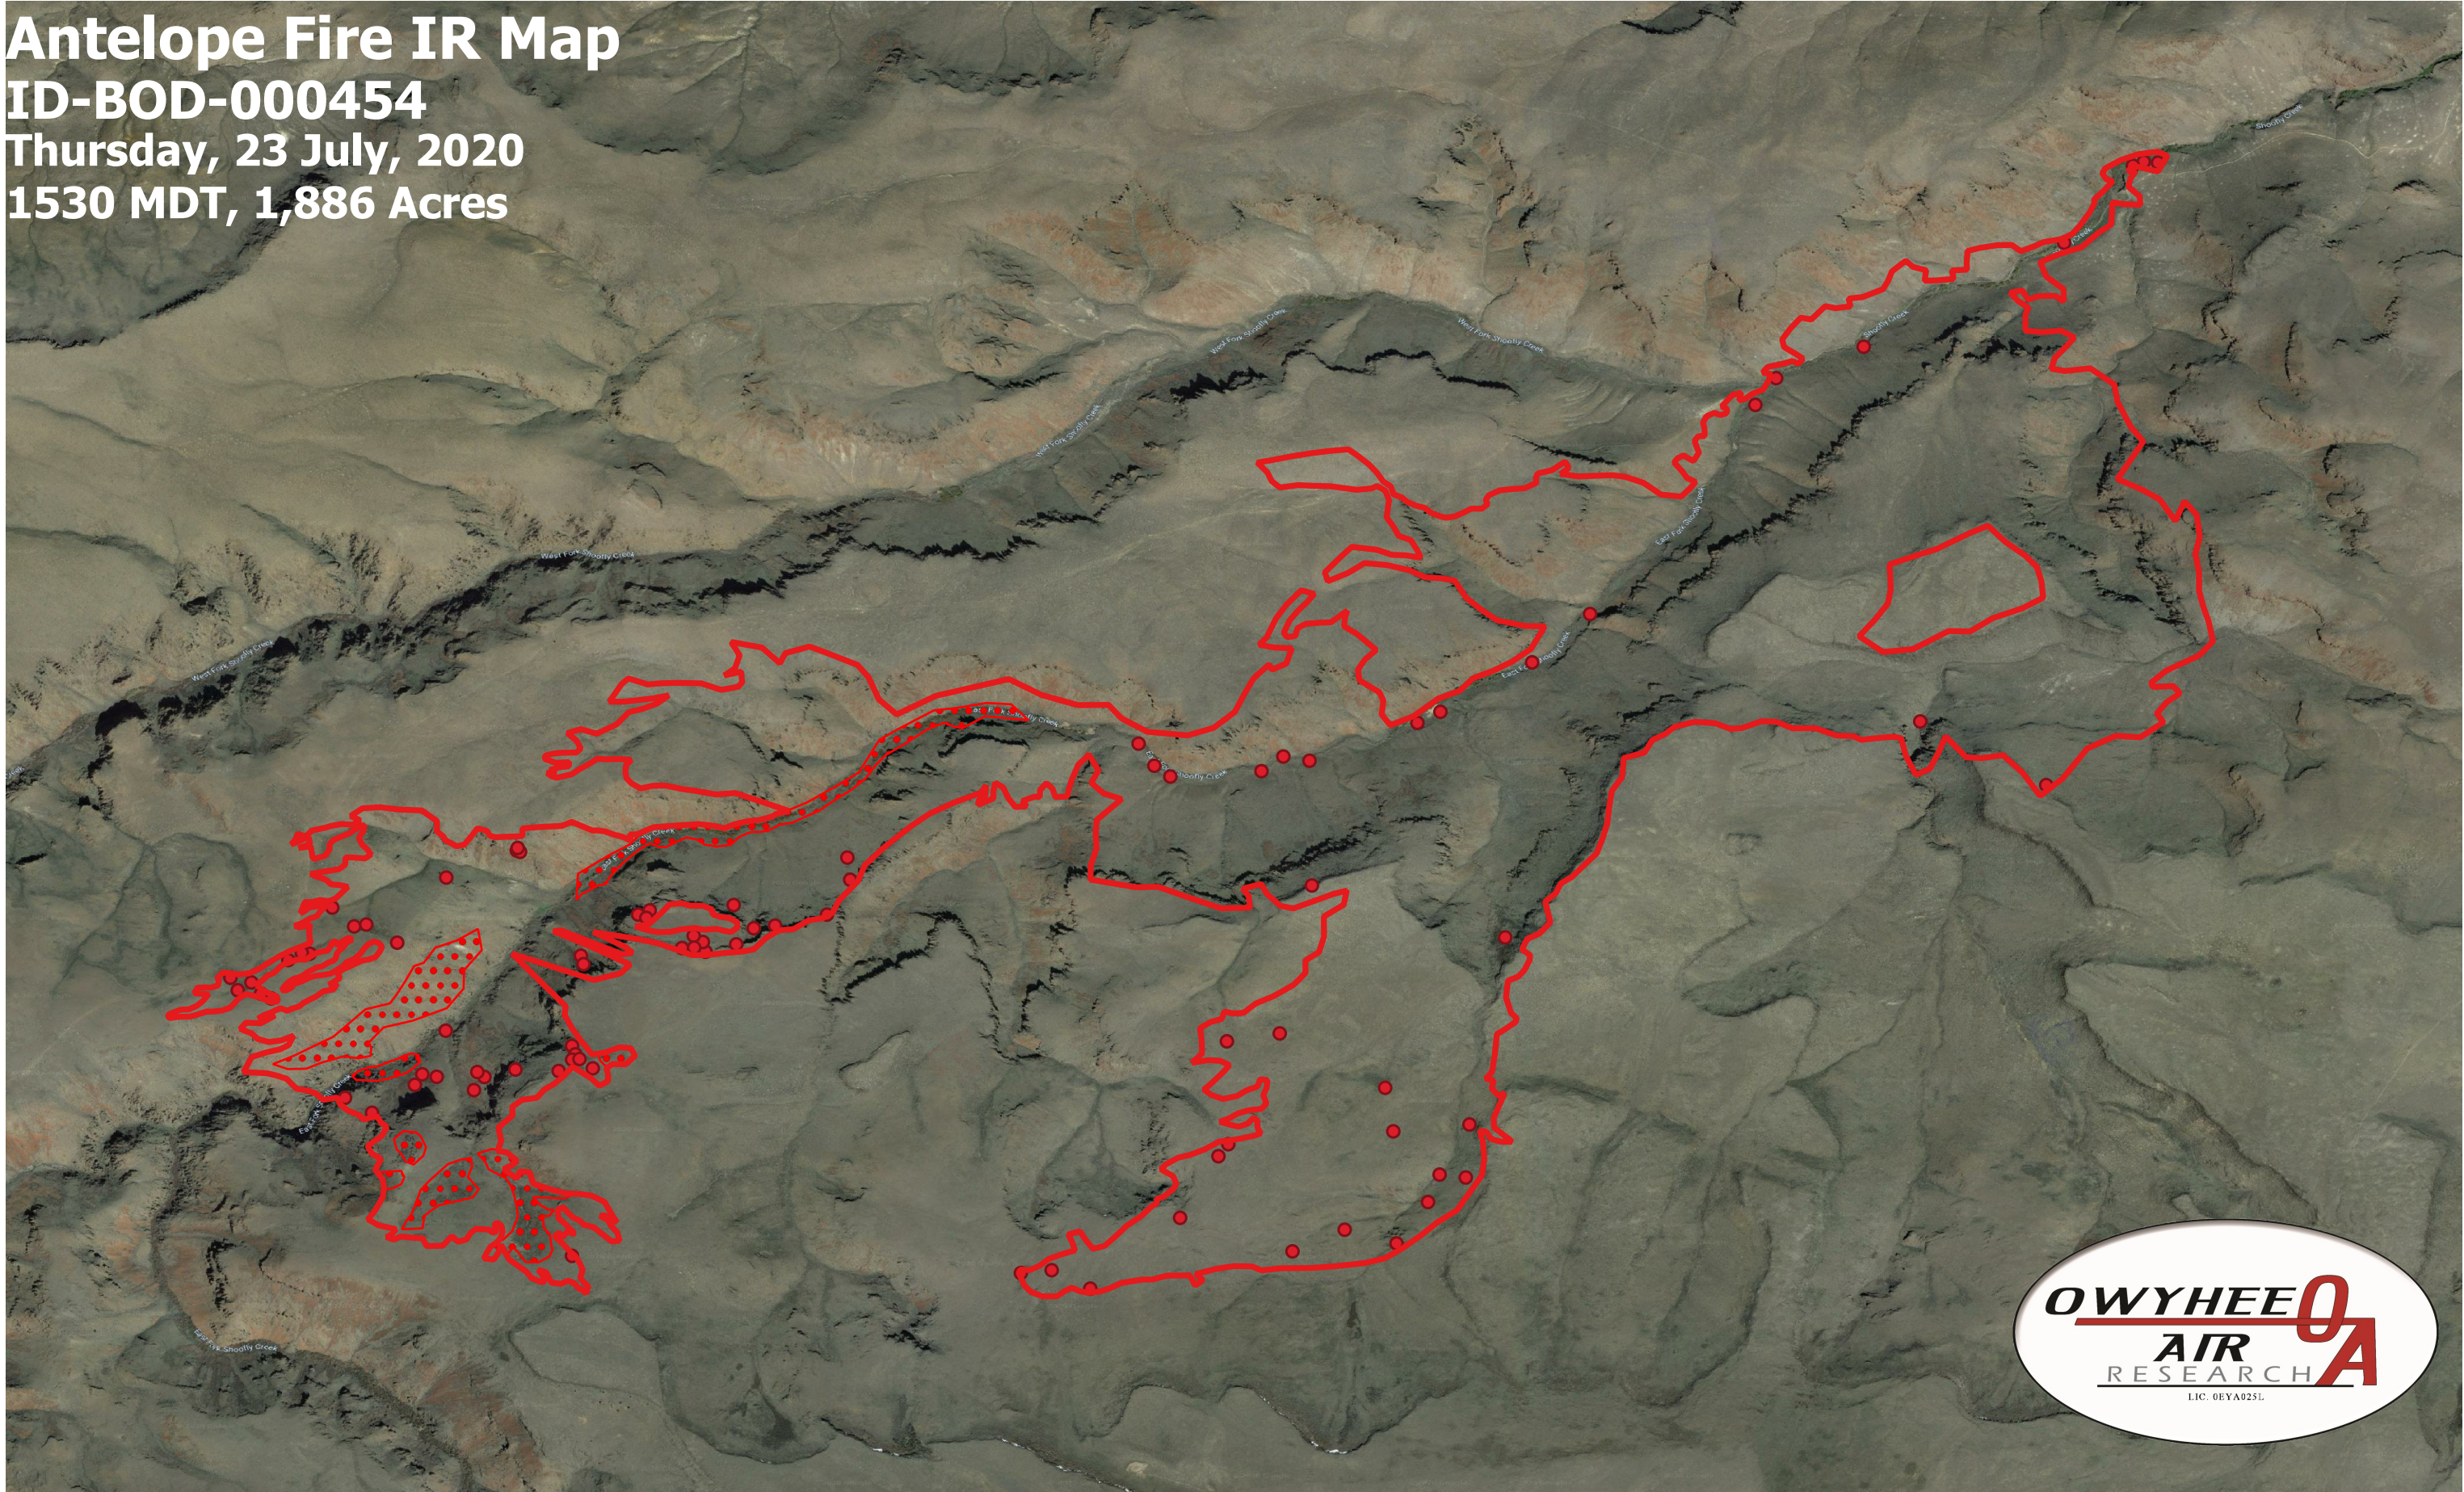

Antelope Fire IR Map
ID-BOD-000454
Thursday, 23 July, 2020
1530 MDT, 1,886 Acres

- Legend**
- Burn Perimeter
 - Scattered Heat
 - Isolated Heat

Scale: 1:16,000
Projection: WGS 84
Produced by Owyhee Air Research, Inc.
IR Interpreter: D. Melody
fire@owyheear.com (208) 442-5405