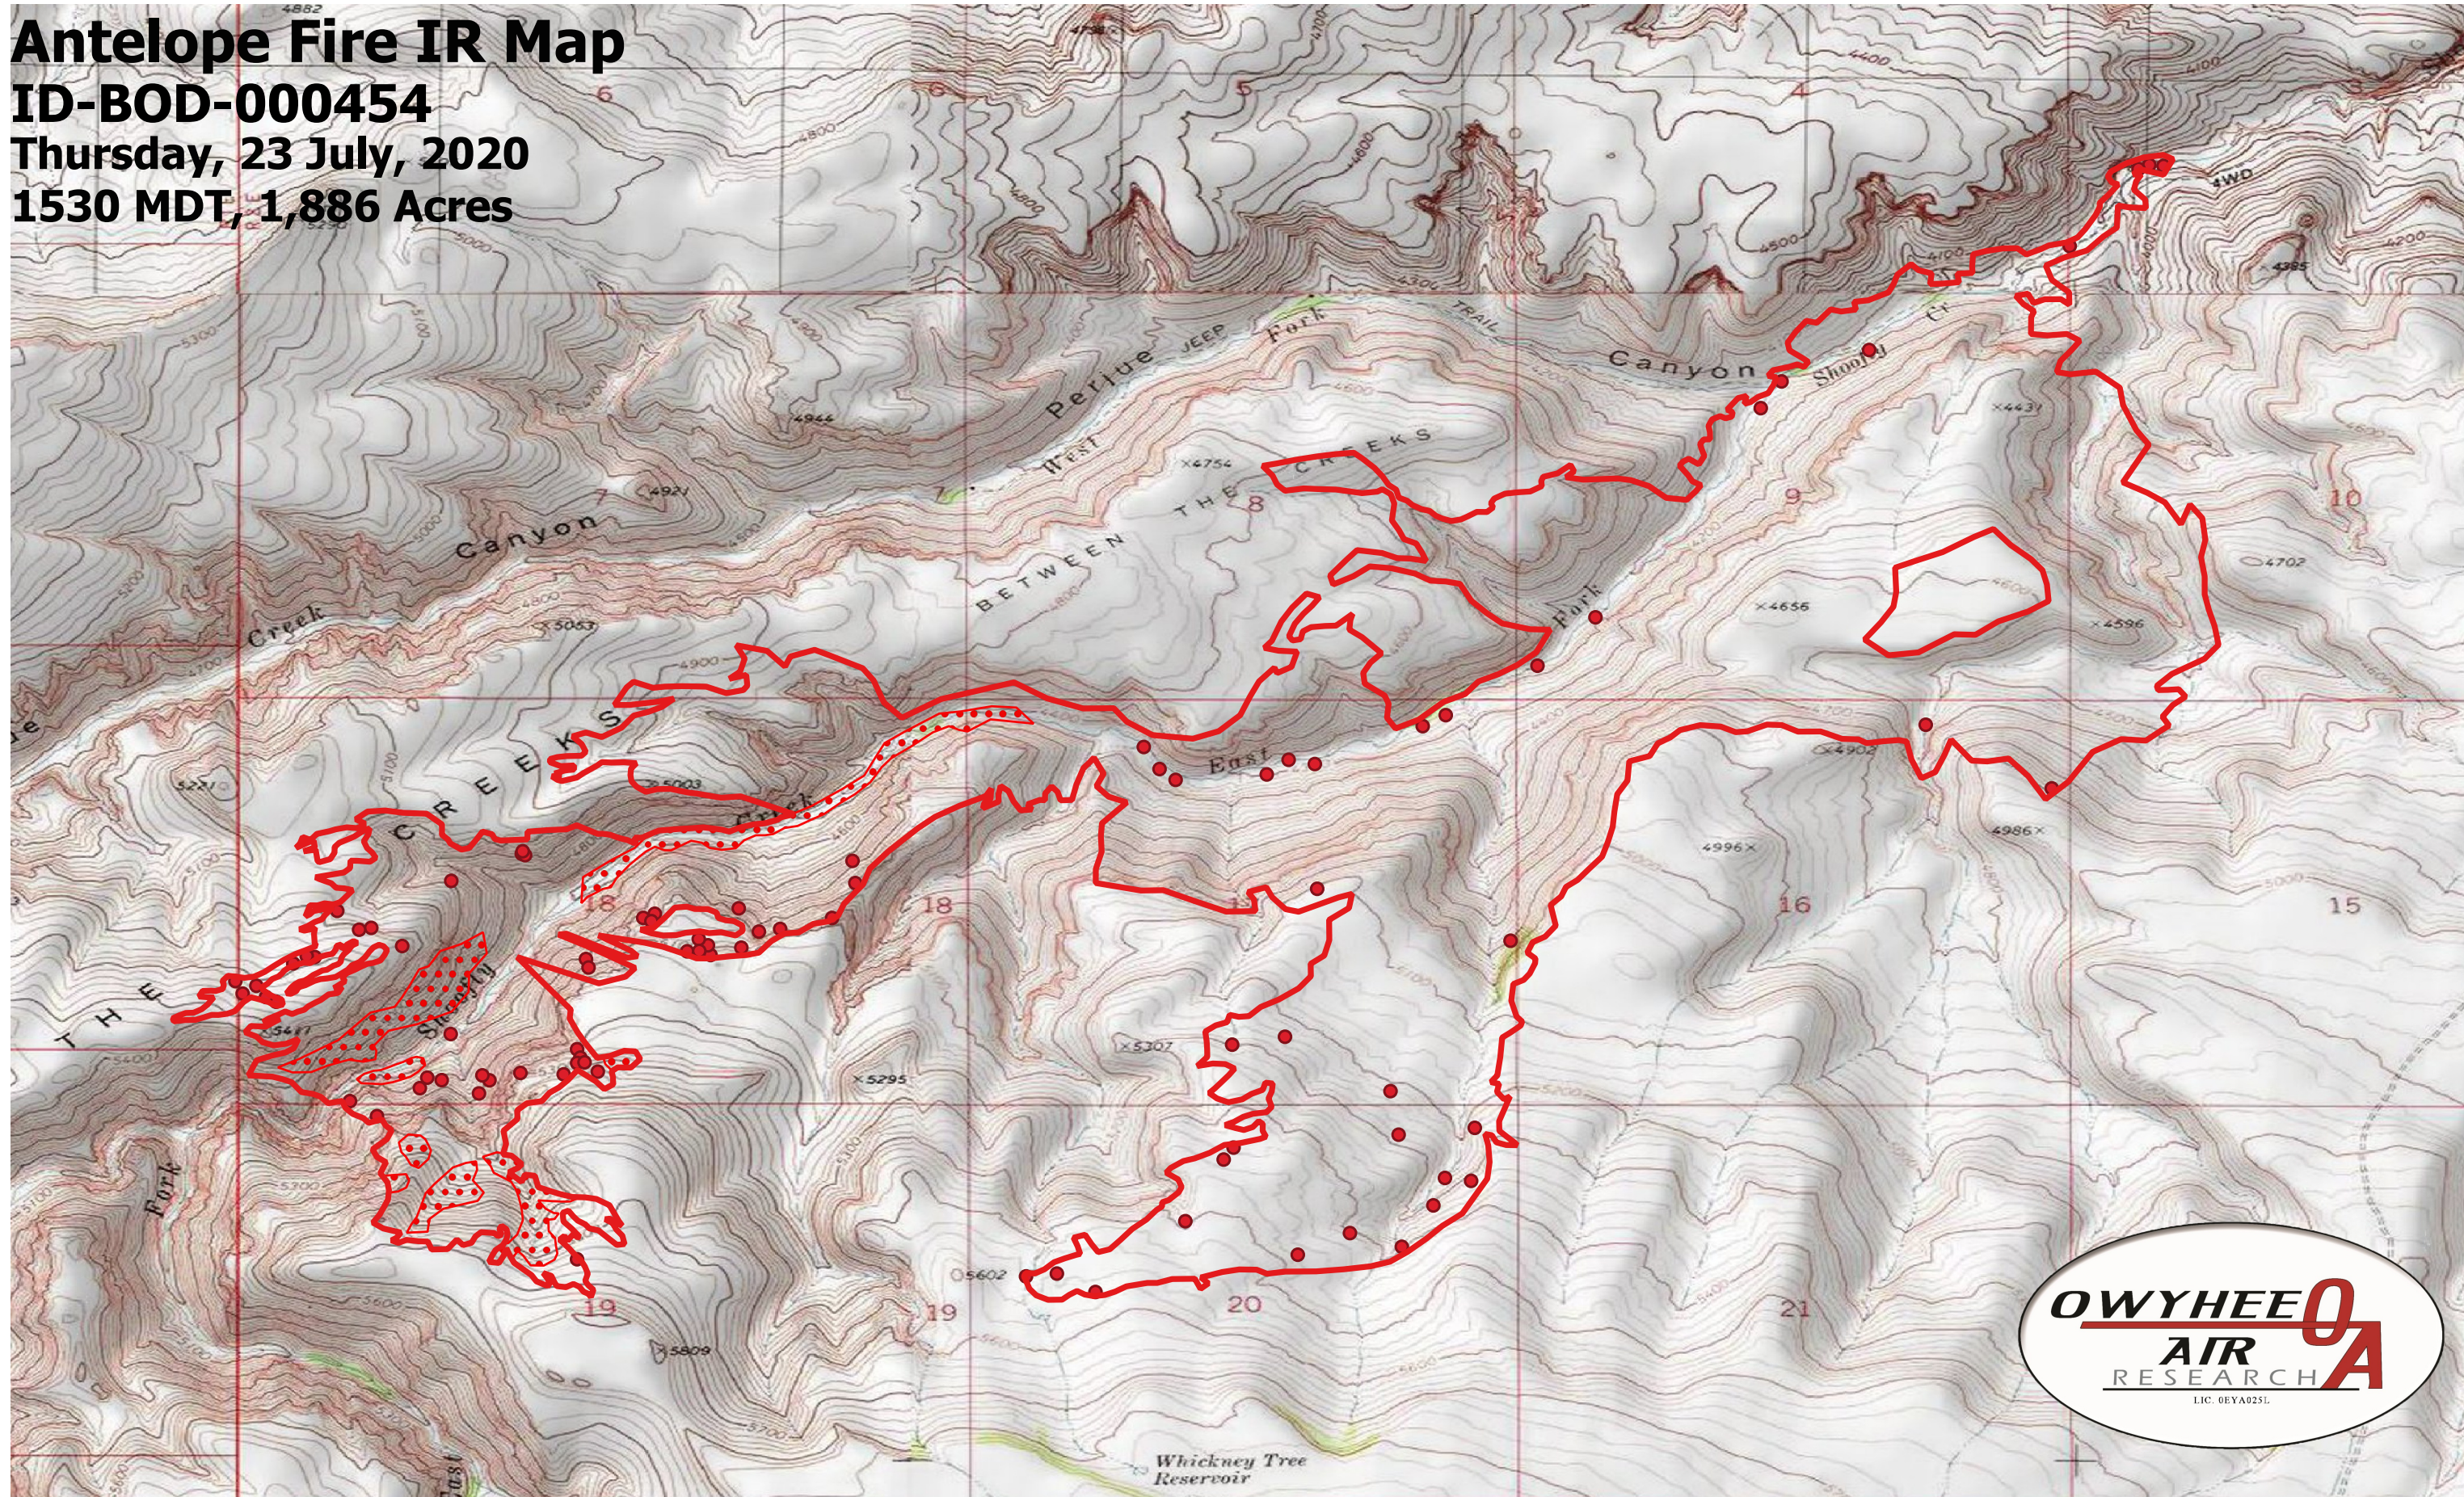

**Antelope Fire IR Map**  
**ID-BOD-000454**  
**Thursday, 23 July, 2020**  
**1530 MDT, 1,886 Acres**

- Legend**
-  Burn Perimeter
  -  Scattered Heat
  -  Isolated Heat

Scale: 1:16,000  
Projection: WGS 84  
Produced by Owyhee Air Research, Inc.  
IR Interpreter: D. Melody  
fire@owyheear.com (208) 442-5405