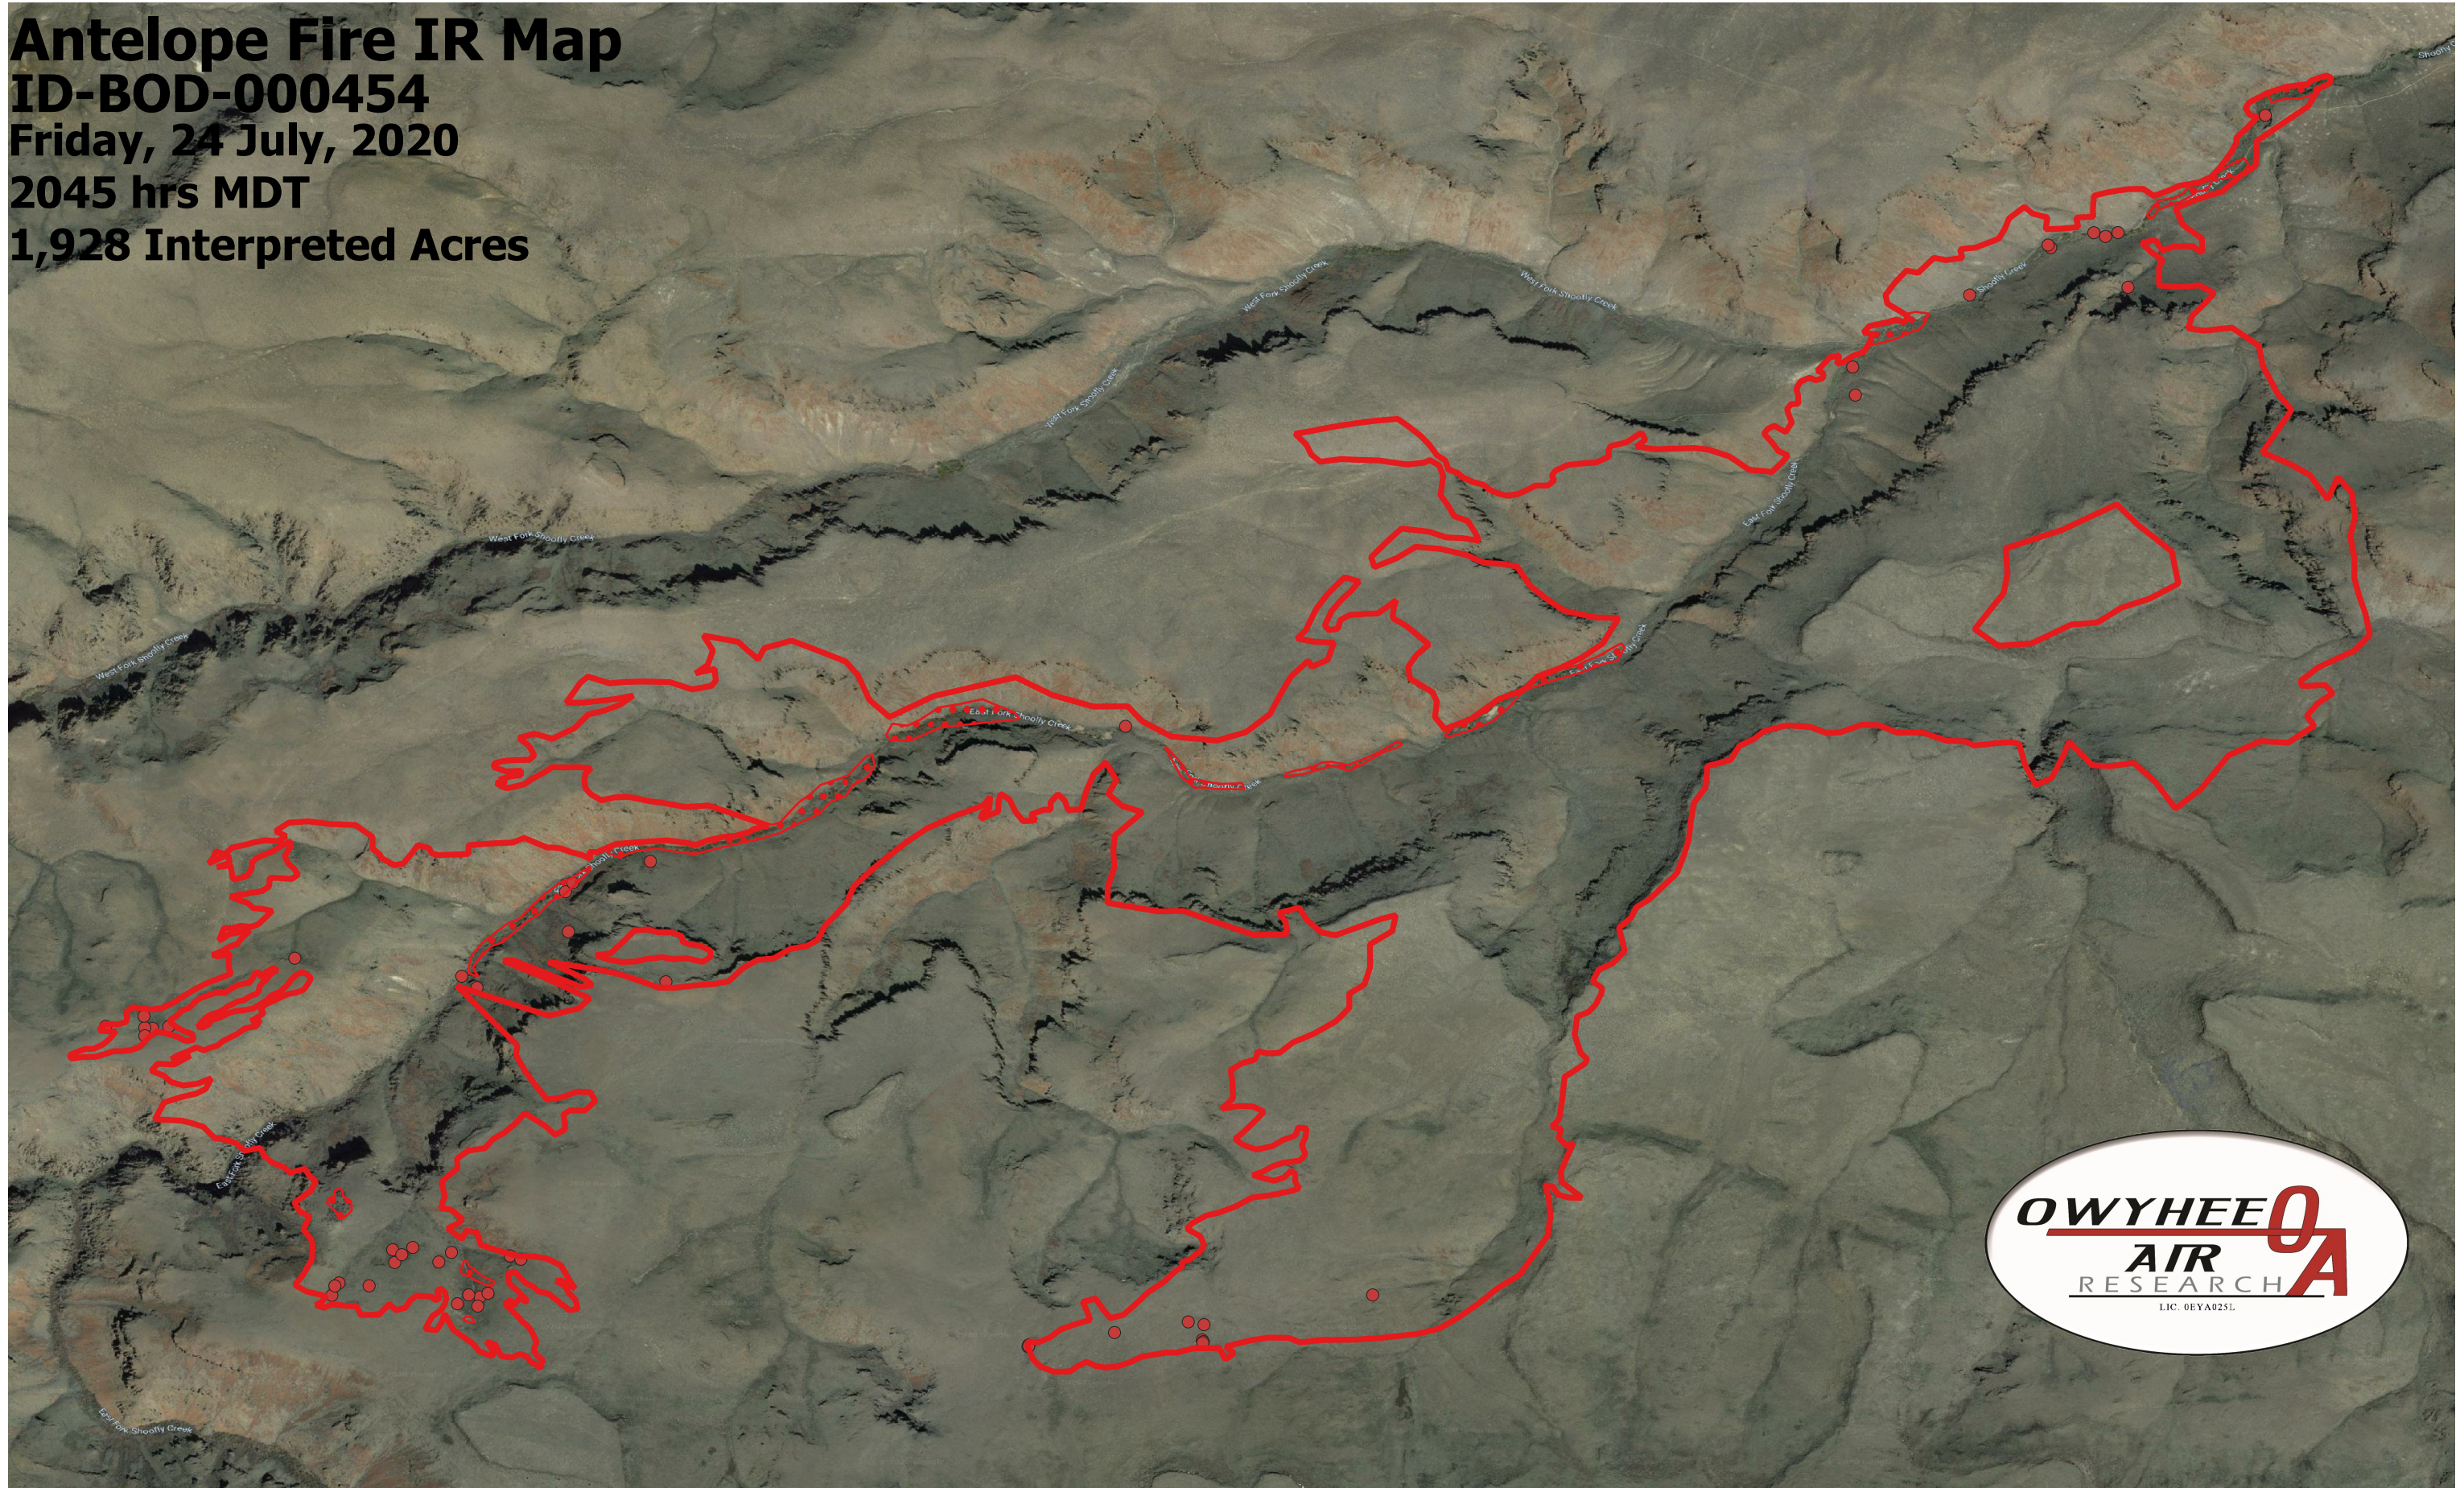

Antelope Fire IR Map
ID-BOD-000454
Friday, 24 July, 2020
2045 hrs MDT
1,928 Interpreted Acres

- Legend**
-  BurnPerimeter
 -  ScatteredHeat
 -  IsolatedHeat

Scale: 1:16,000
Projection: WGS 84
Produced by Owyhee Air Research, Inc.
IR Interpreter: Courtney Holley
fire@owyheeair.com (208) 442-5405