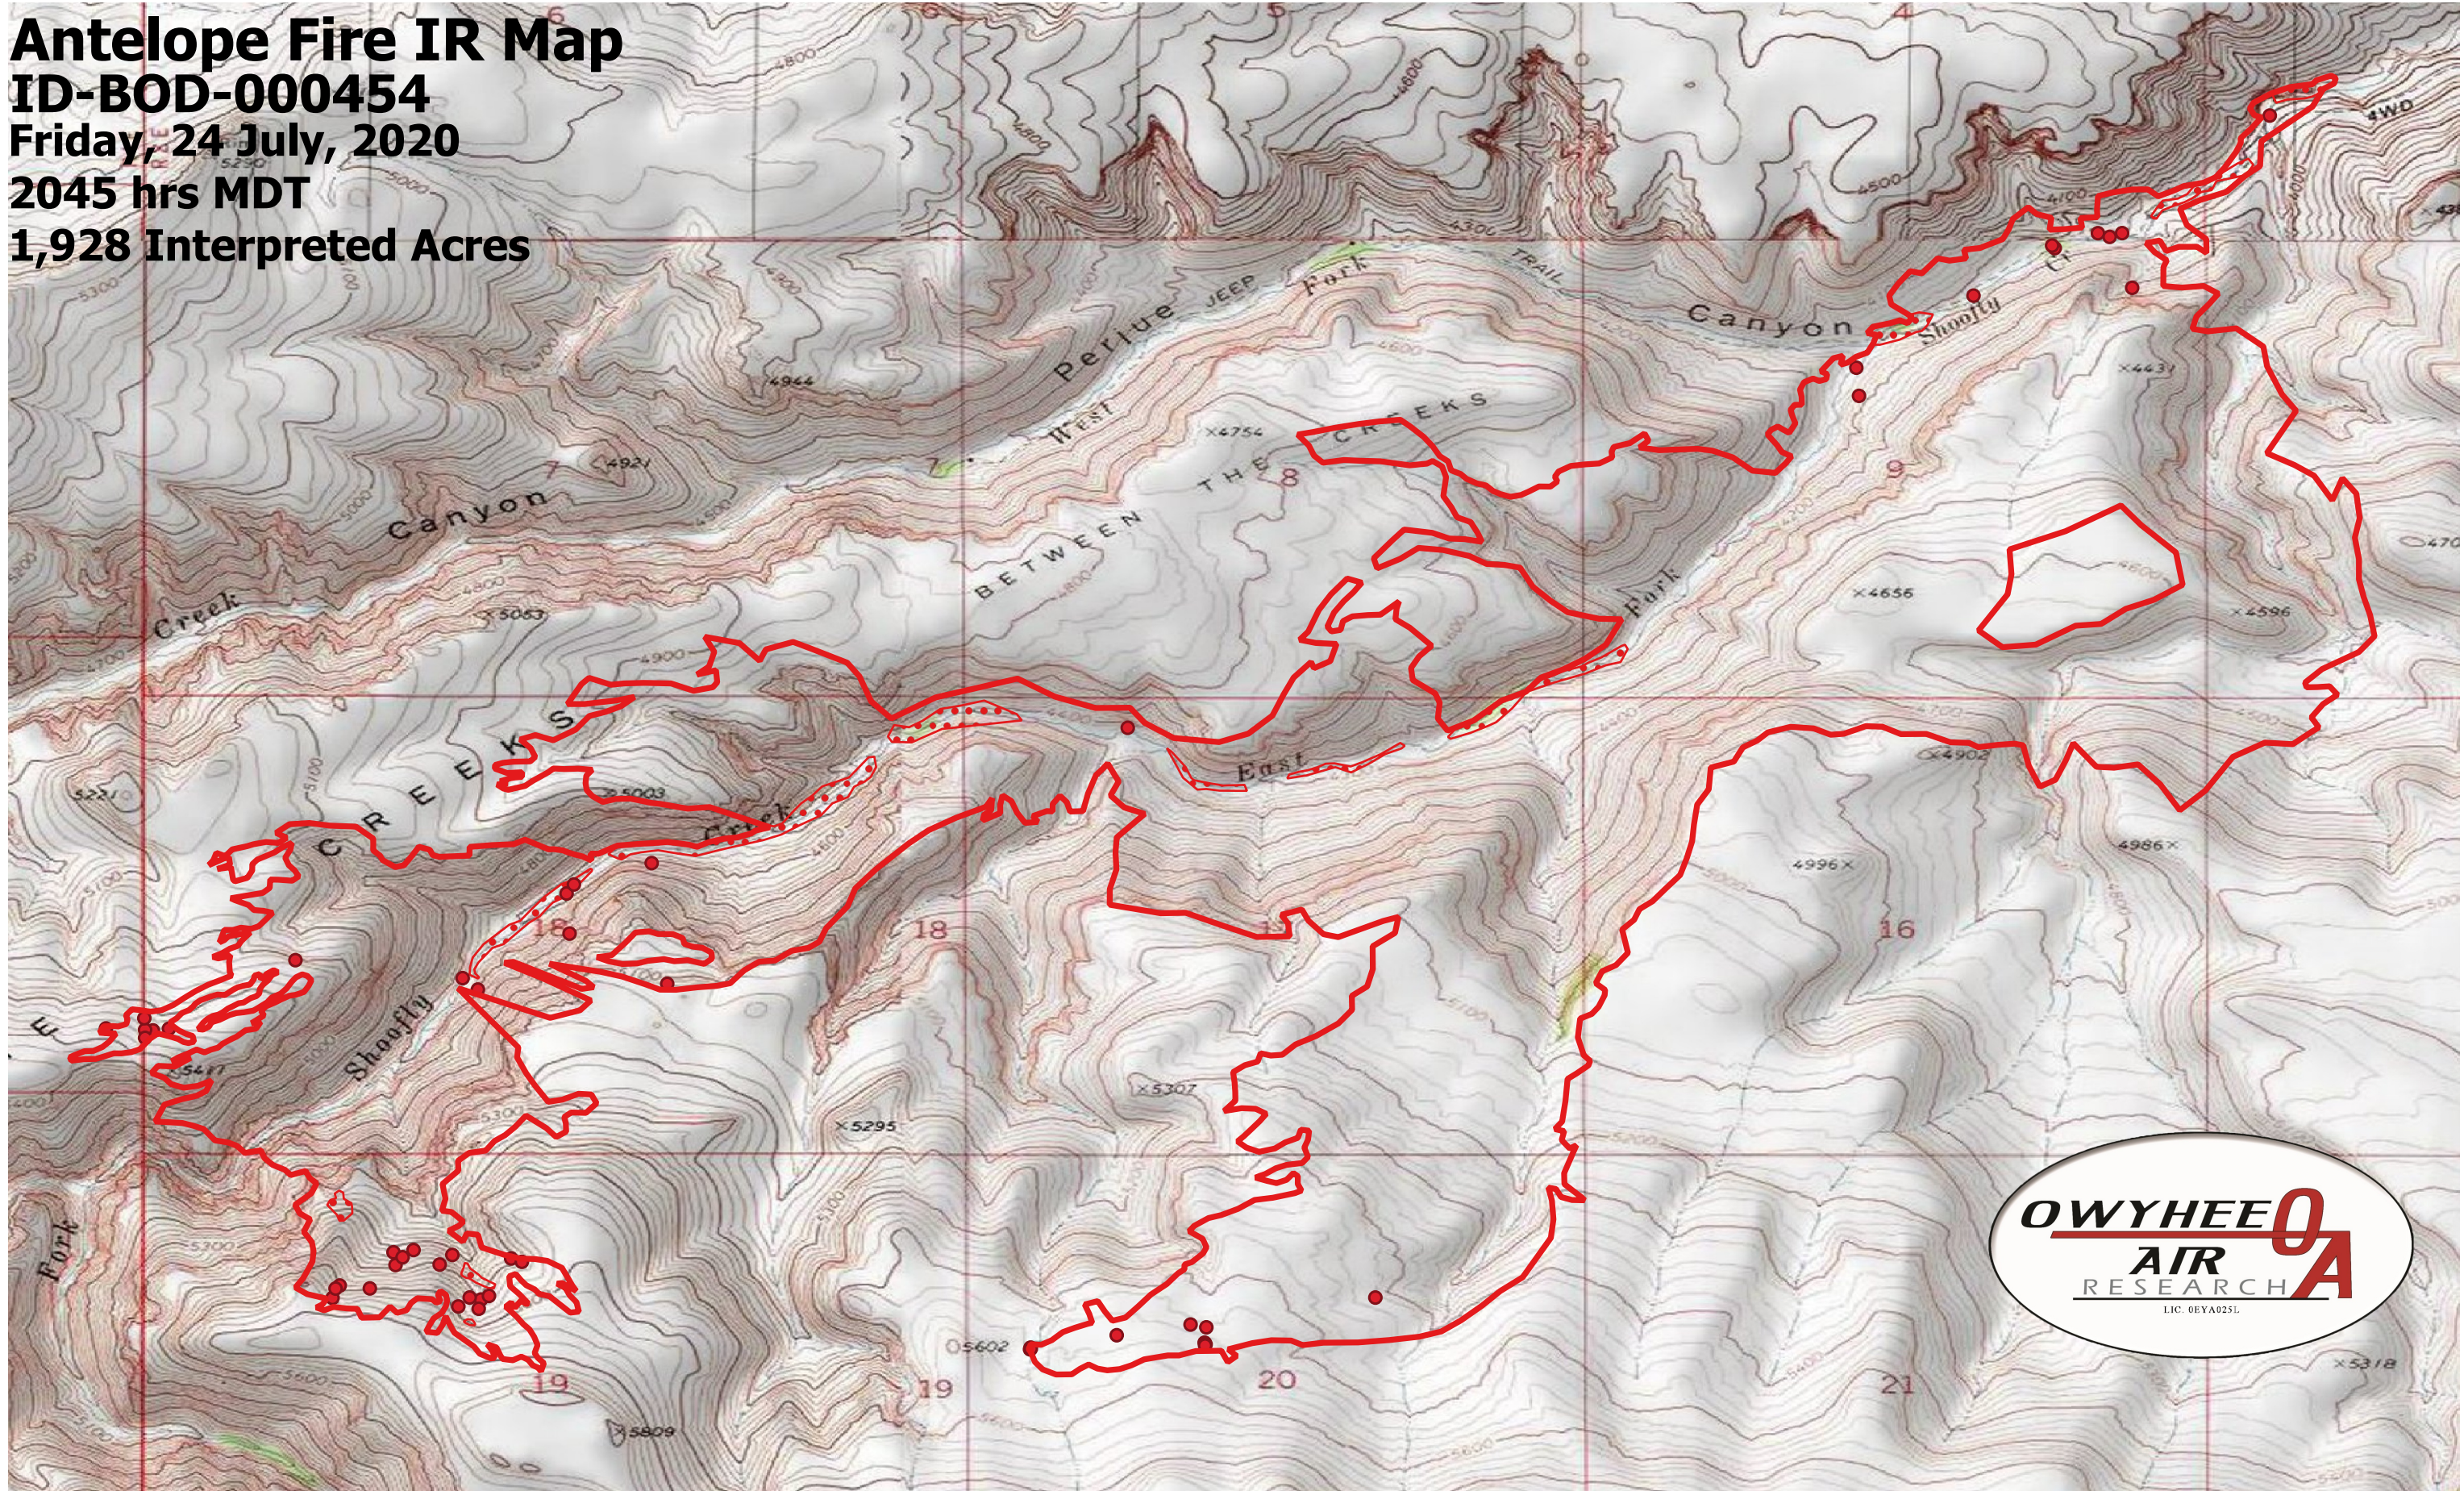

Antelope Fire IR Map
ID-BOD-000454
Friday, 24 July, 2020
2045 hrs MDT
1,928 Interpreted Acres

- Legend**
- BurnPerimeter
 - IsolatedHeat
 - ScatteredHeat

Scale: 1:16,000
Projection: WGS 84
Produced by Owyhee Air Research, Inc.
IR Interpreter: Courtney Holley
fire@owyheeair.com (208) 442-5405