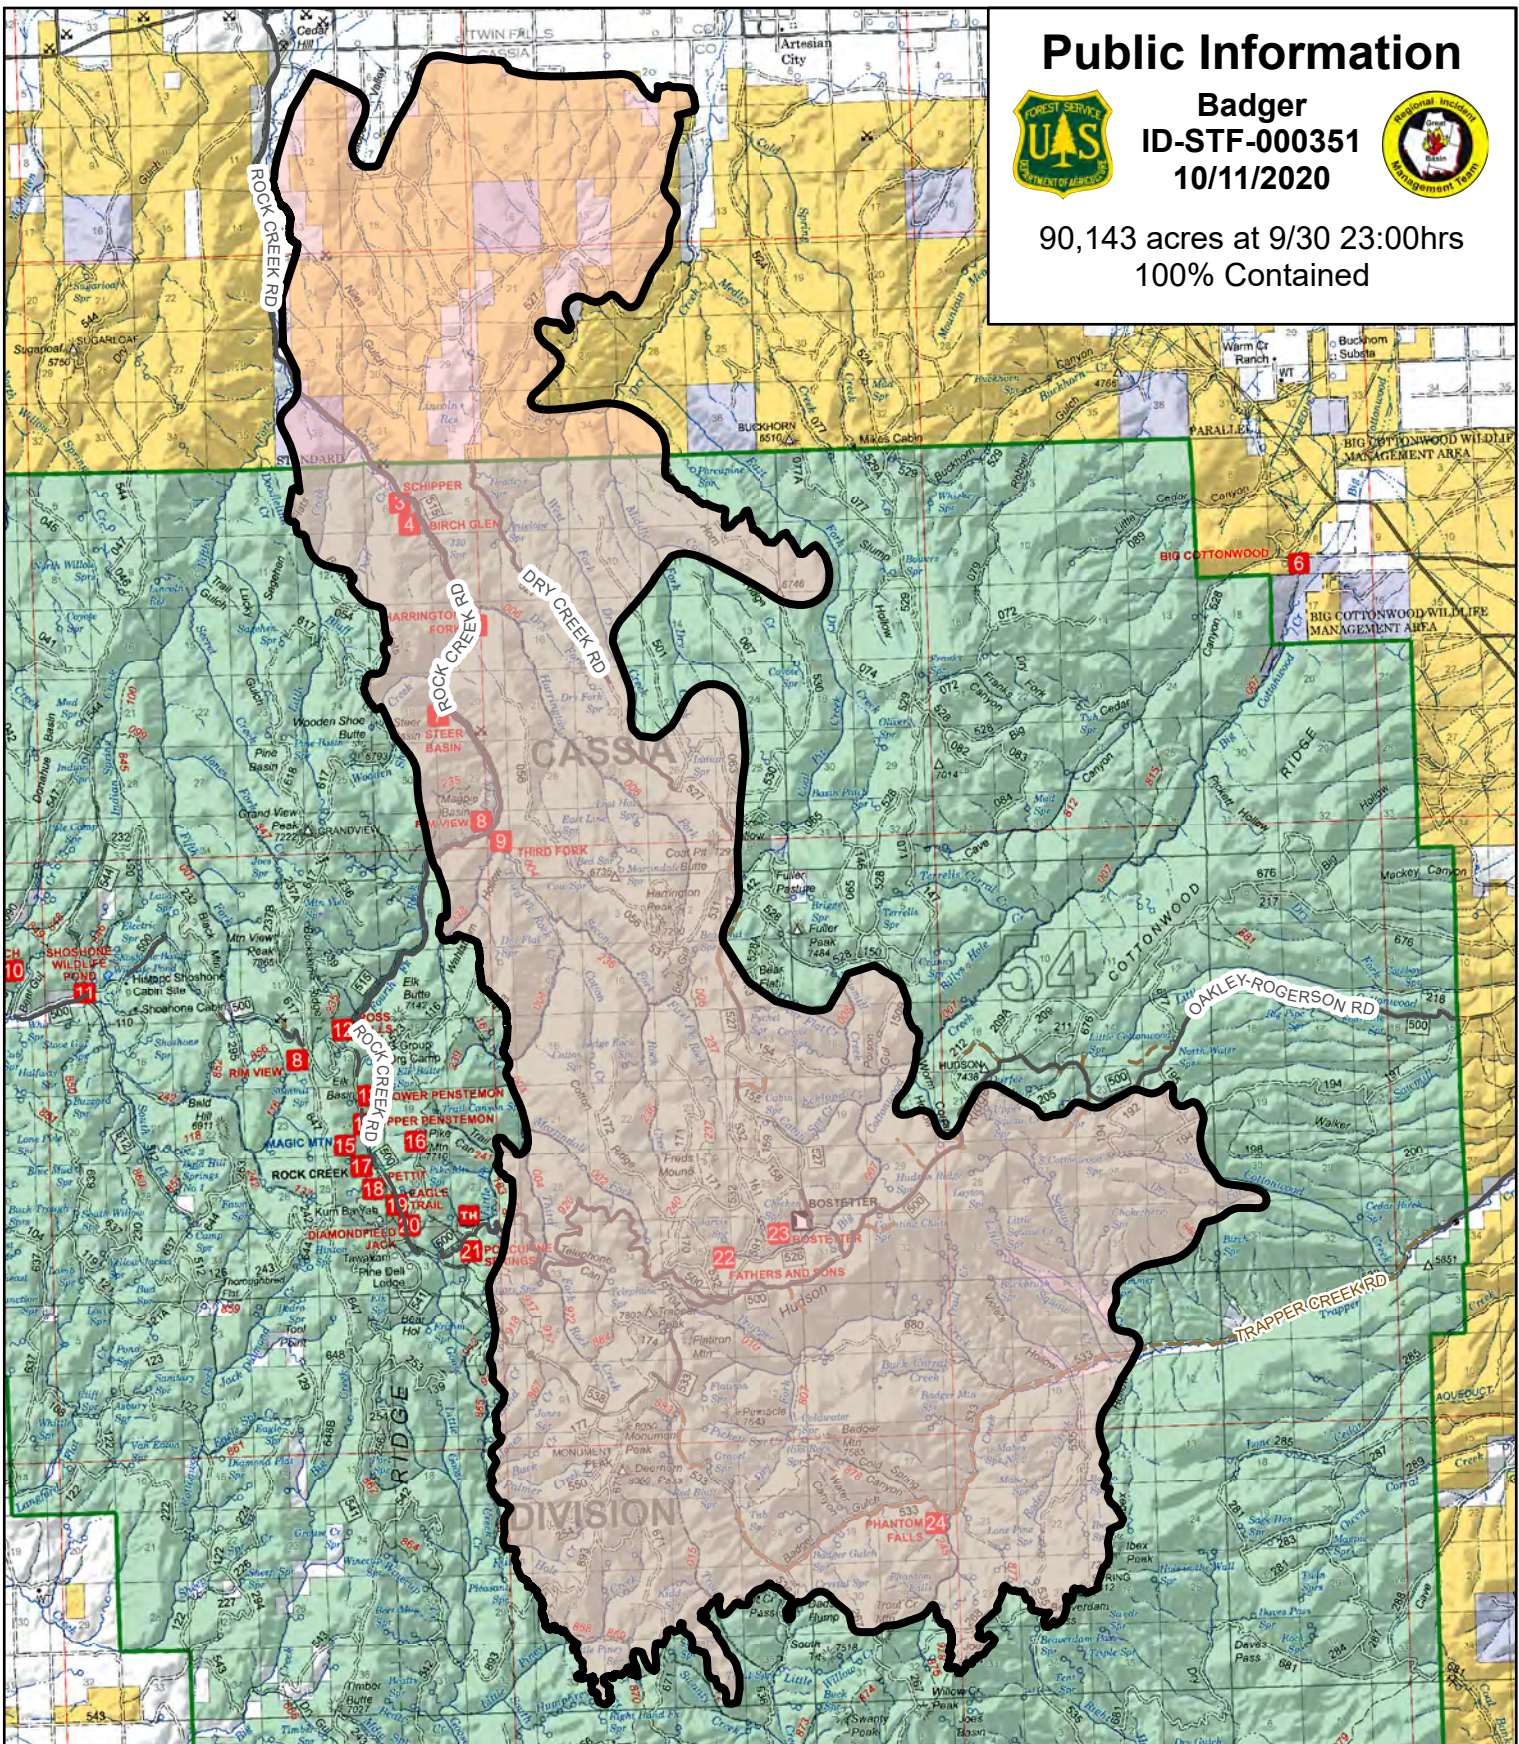

Public Information

Badger
ID-STF-000351
10/11/2020

90,143 acres at 9/30 23:00hrs
100% Contained

— Contained Line
— Wildfire Daily Fire Perimeter

0 1 2 4
Miles

Badger Fire InciWeb

10/10/2020 2133
Acres from GPS/IR
North American 1983 Datum. LatLong Grid