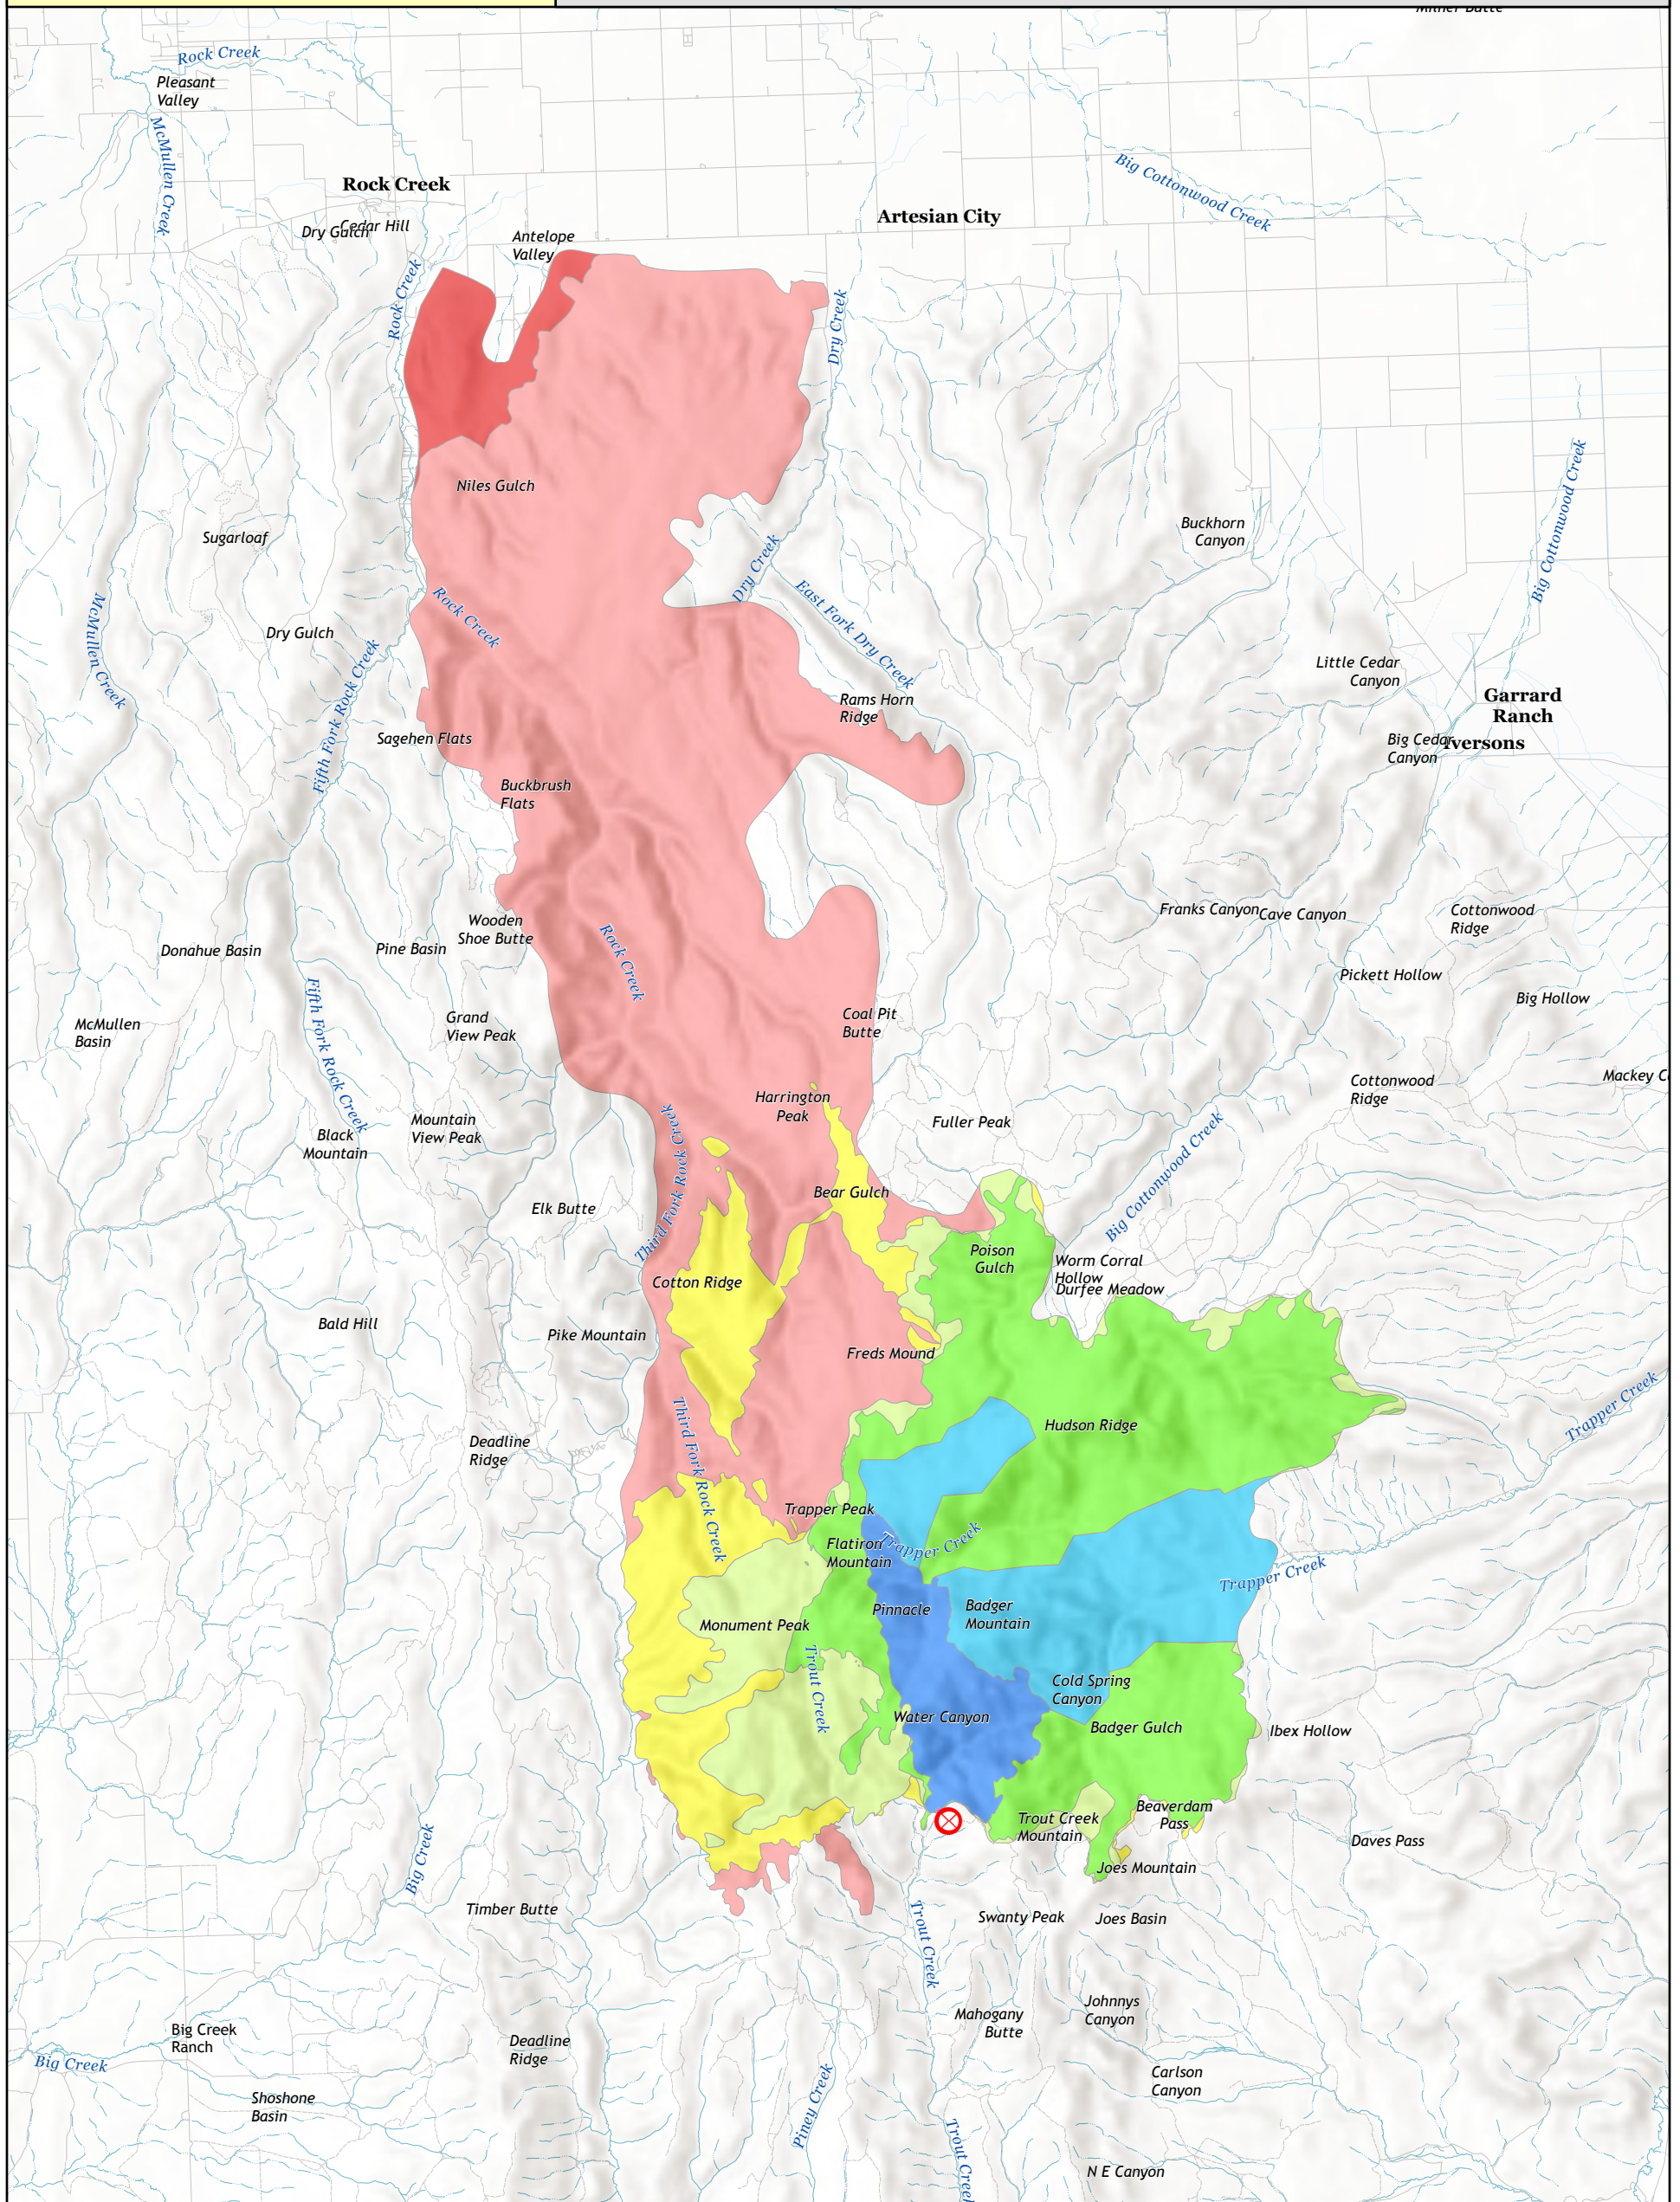

PROGRESSION

BADGER / ID-STF-000351

09/23/2020

■ 2020/09/12 ⊗ Estimated Fire Origin
■ 2020/09/13
■ 2020/09/14
■ 2020/09/15
■ 2020/09/16
■ 2020/09/17
■ 2020/09/18
■ 2020/09/19

Growth Date	Growth Acres	Total Acres
09/12/2020	2	2
09/13/2020	3208	3210
09/14/2020	7162	10372
09/15/2020	17645	28017
09/16/2020	6620	34637
09/17/2020	7818	42455
09/18/2020	44320	86775
09/19/2020	2315	89090