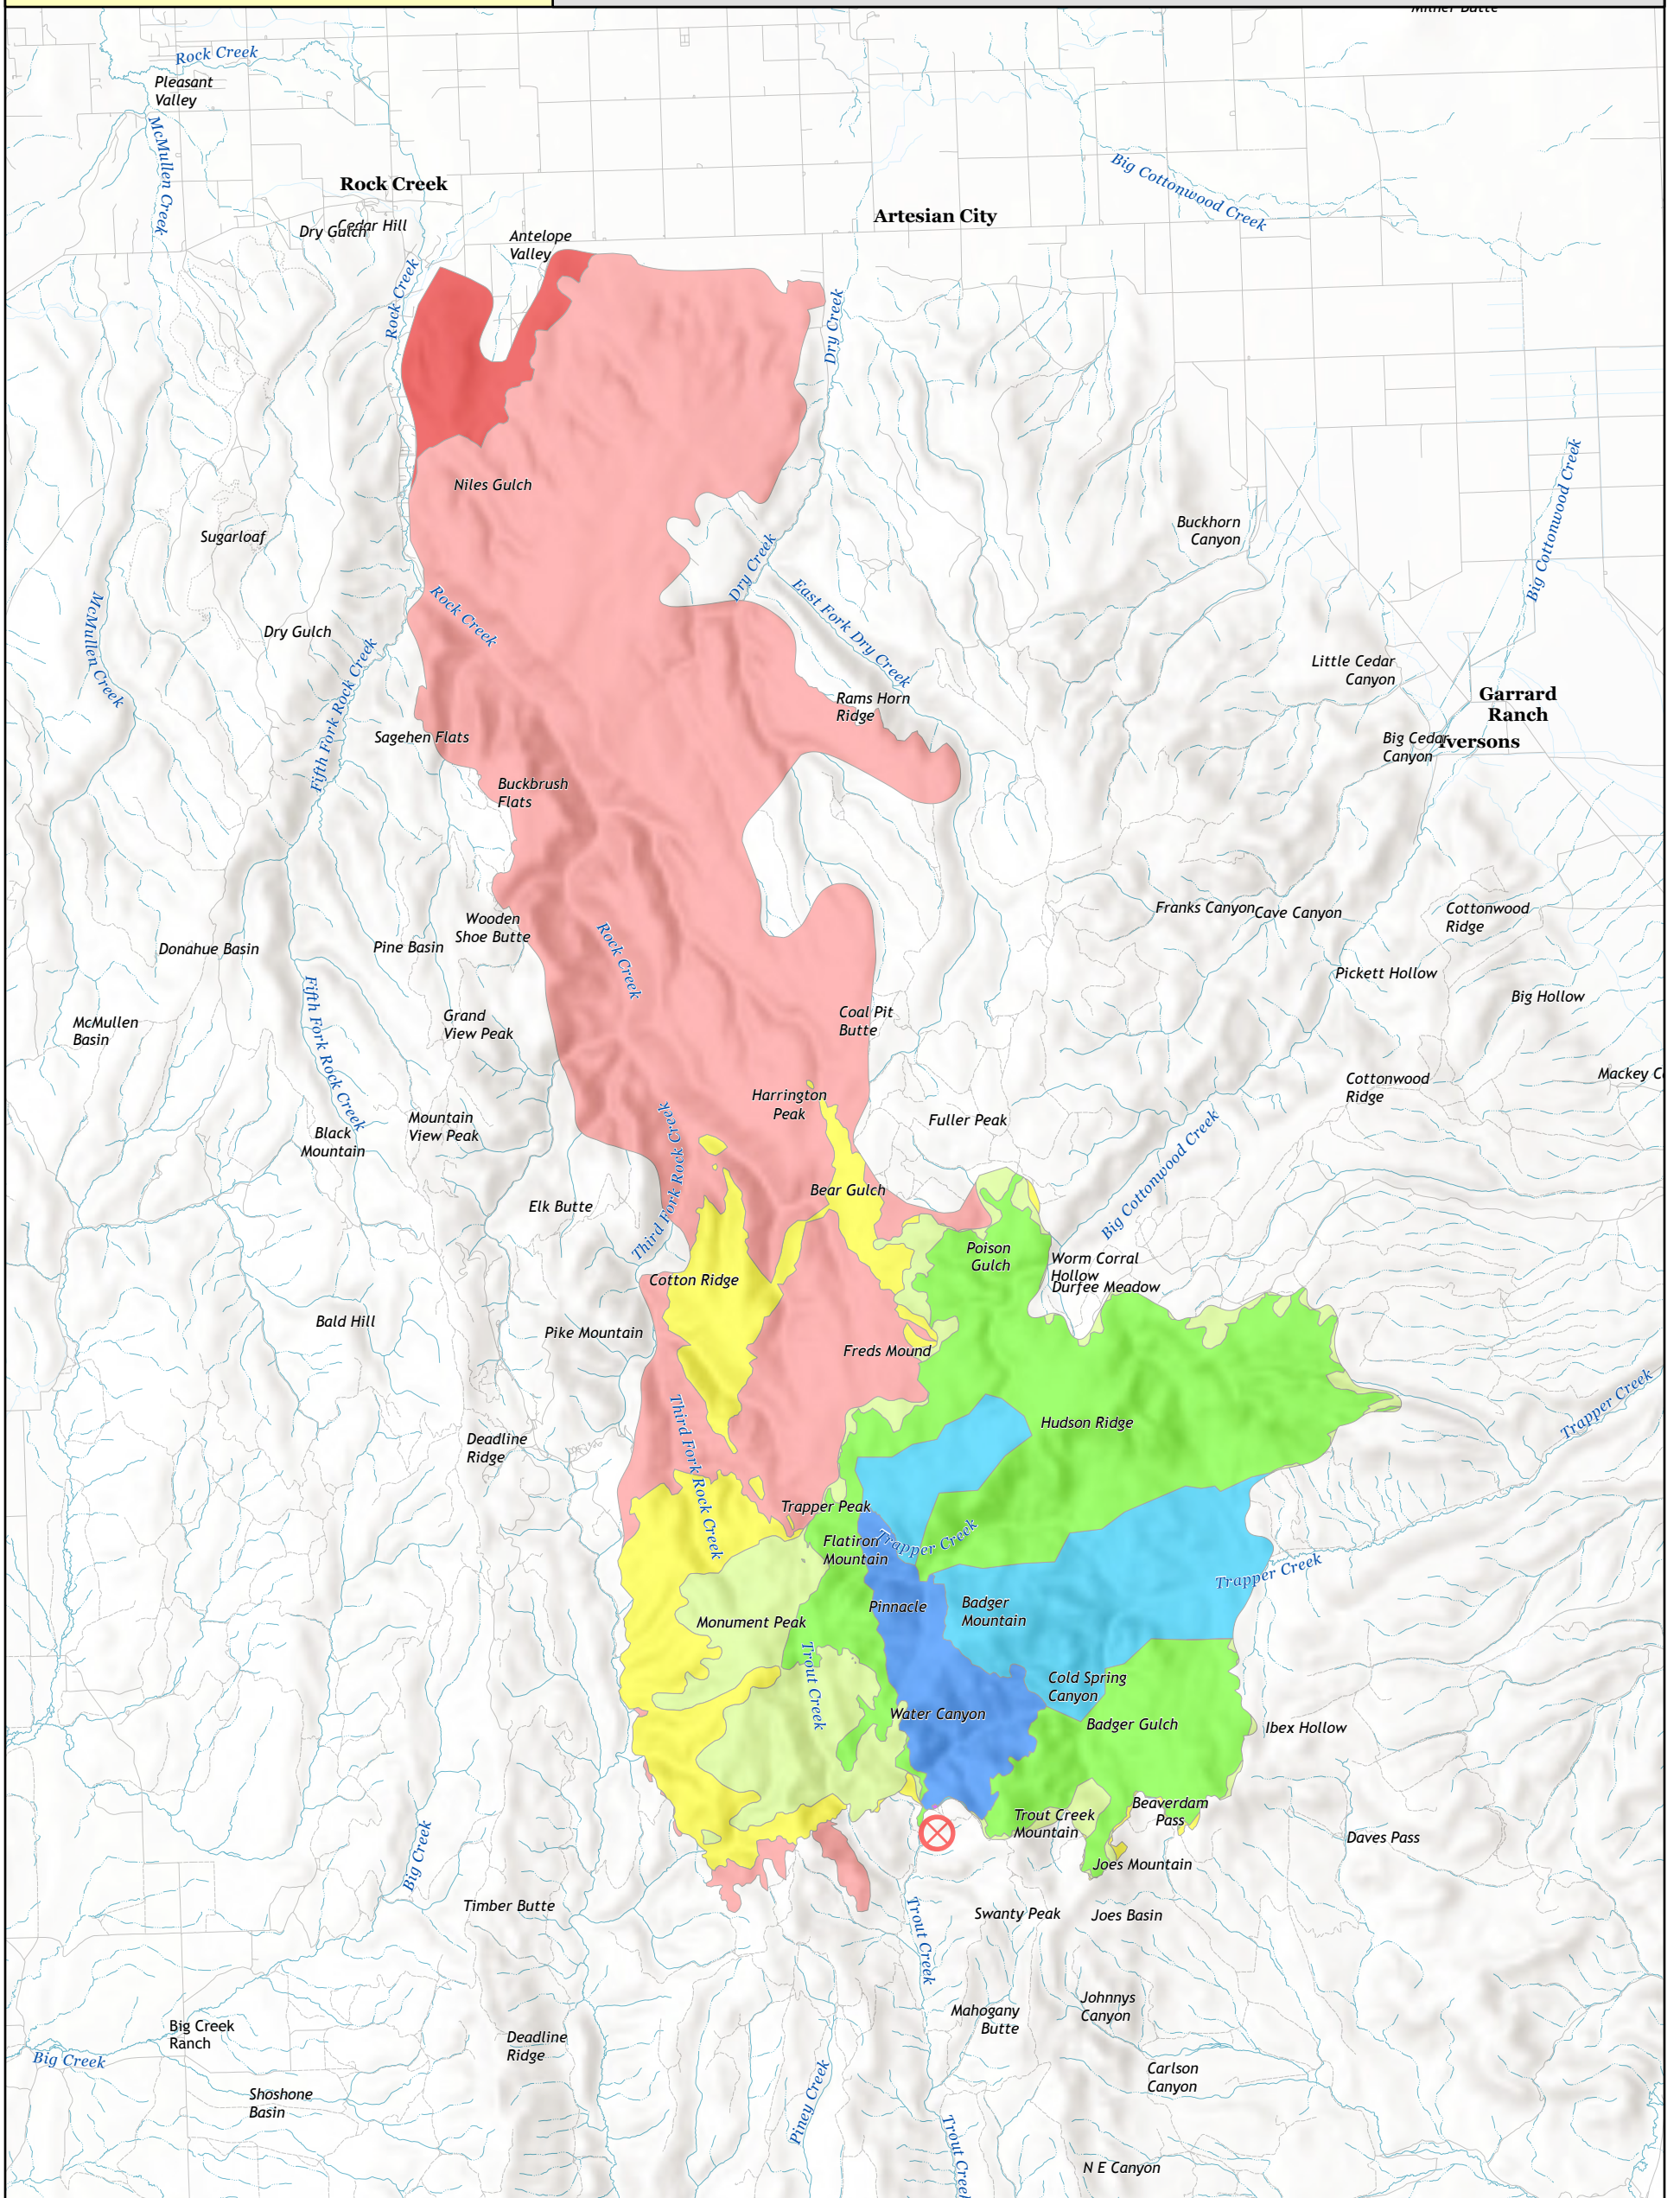

# PROGRESSION

## BADGER / ID-STF-000351

## 09/24/2020

■ 2020/09/12     ⊗ Estimated Fire Origin  
■ 2020/09/13  
■ 2020/09/14  
■ 2020/09/15  
■ 2020/09/16  
■ 2020/09/17  
■ 2020/09/18  
■ 2020/09/19

Growth Date	Growth Acres	Total Acres
09/12/2020	2	2
09/13/2020	3208	3210
09/14/2020	7162	10372
09/15/2020	17645	28017
09/16/2020	6620	34637
09/17/2020	7818	42455
09/18/2020	44320	86775
09/19/2020	2315	89090