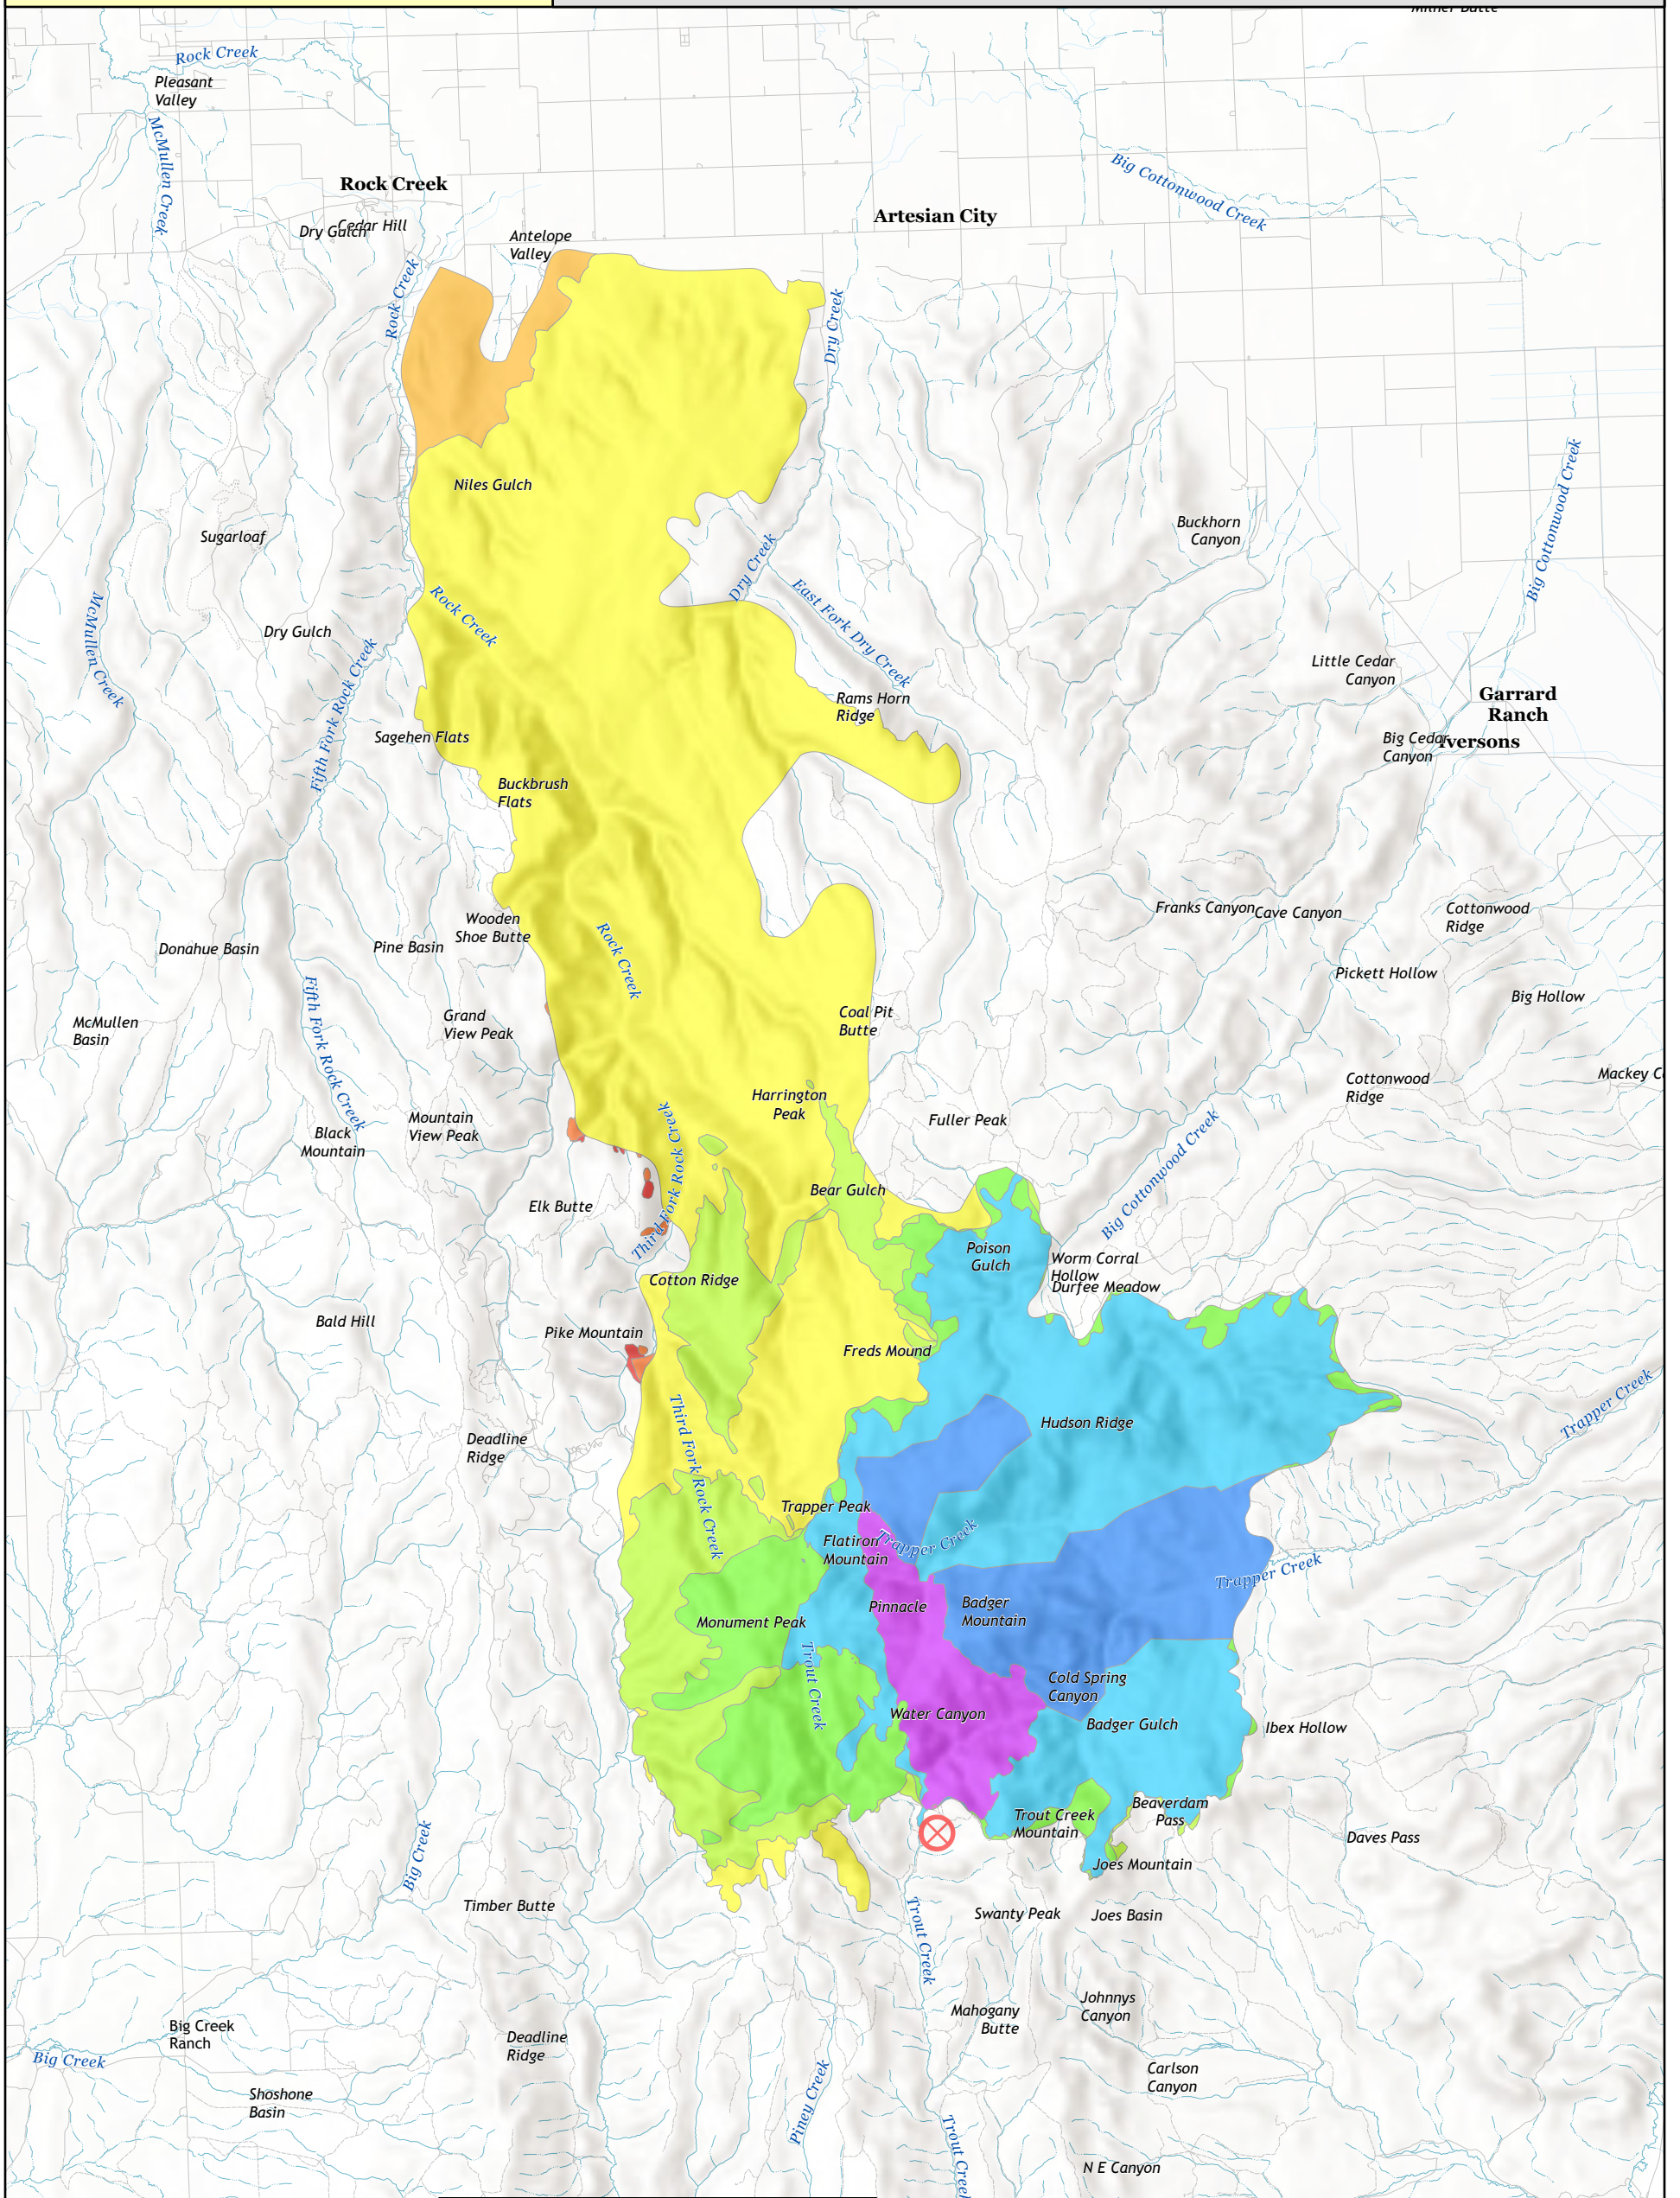

# PROGRESSION

## BADGER / ID-STF-000351

## 09/25/2020

2020/09/12	Estimated Fire Origin
2020/09/13	
2020/09/14	
2020/09/15	
2020/09/16	
2020/09/17	
2020/09/18	
2020/09/19	
2020/09/23	
2020/09/24	

Growth Date	Growth Acres	Total Acres
09/12/2020	2	2
09/13/2020	3210	3212
09/14/2020	7165	10377
09/15/2020	17657	28034
09/16/2020	6623	34657
09/17/2020	7809	42466
09/18/2020	44544	87010
09/19/2020	2316	89326
09/23/2020	117	89443
09/24/2020	71	89514