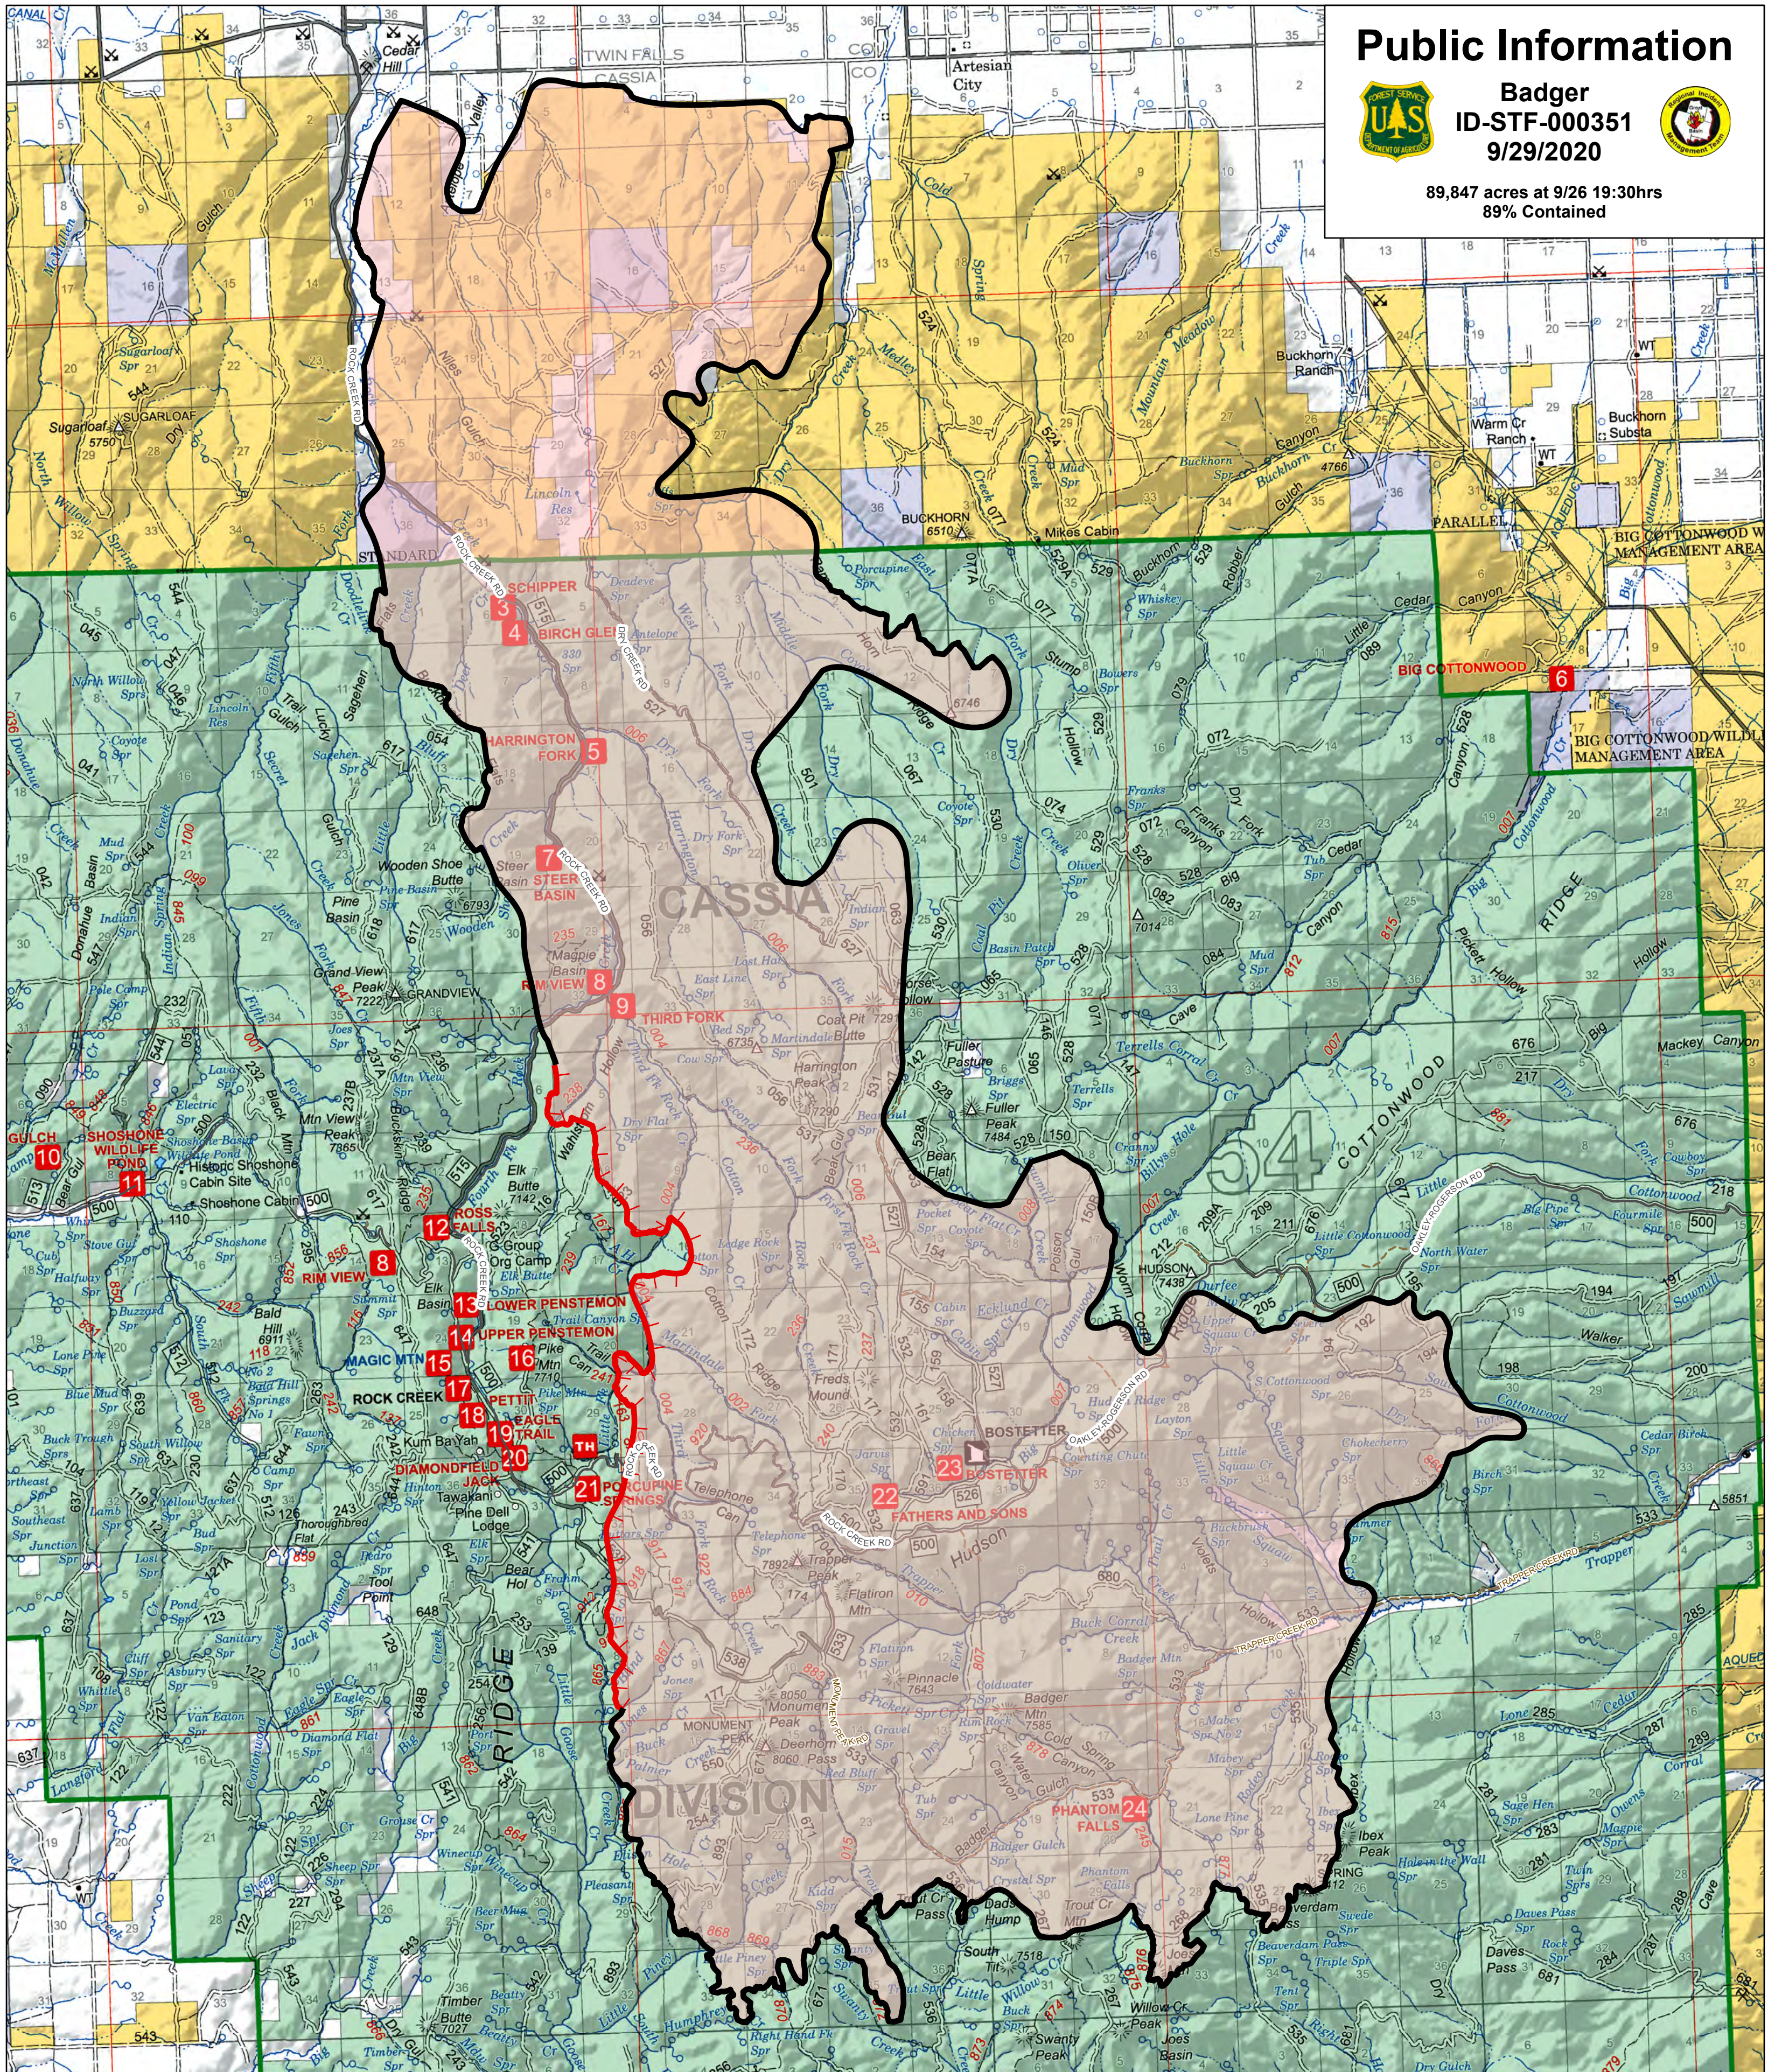

Public Information

Badger
ID-STF-000351
9/29/2020

89,847 acres at 9/26 19:30hrs
89% Contained

- Uncontrolled Fire Edge
- Contained Line
- Wildfire Daily Fire Perimeter

Badger Fire
InciWeb