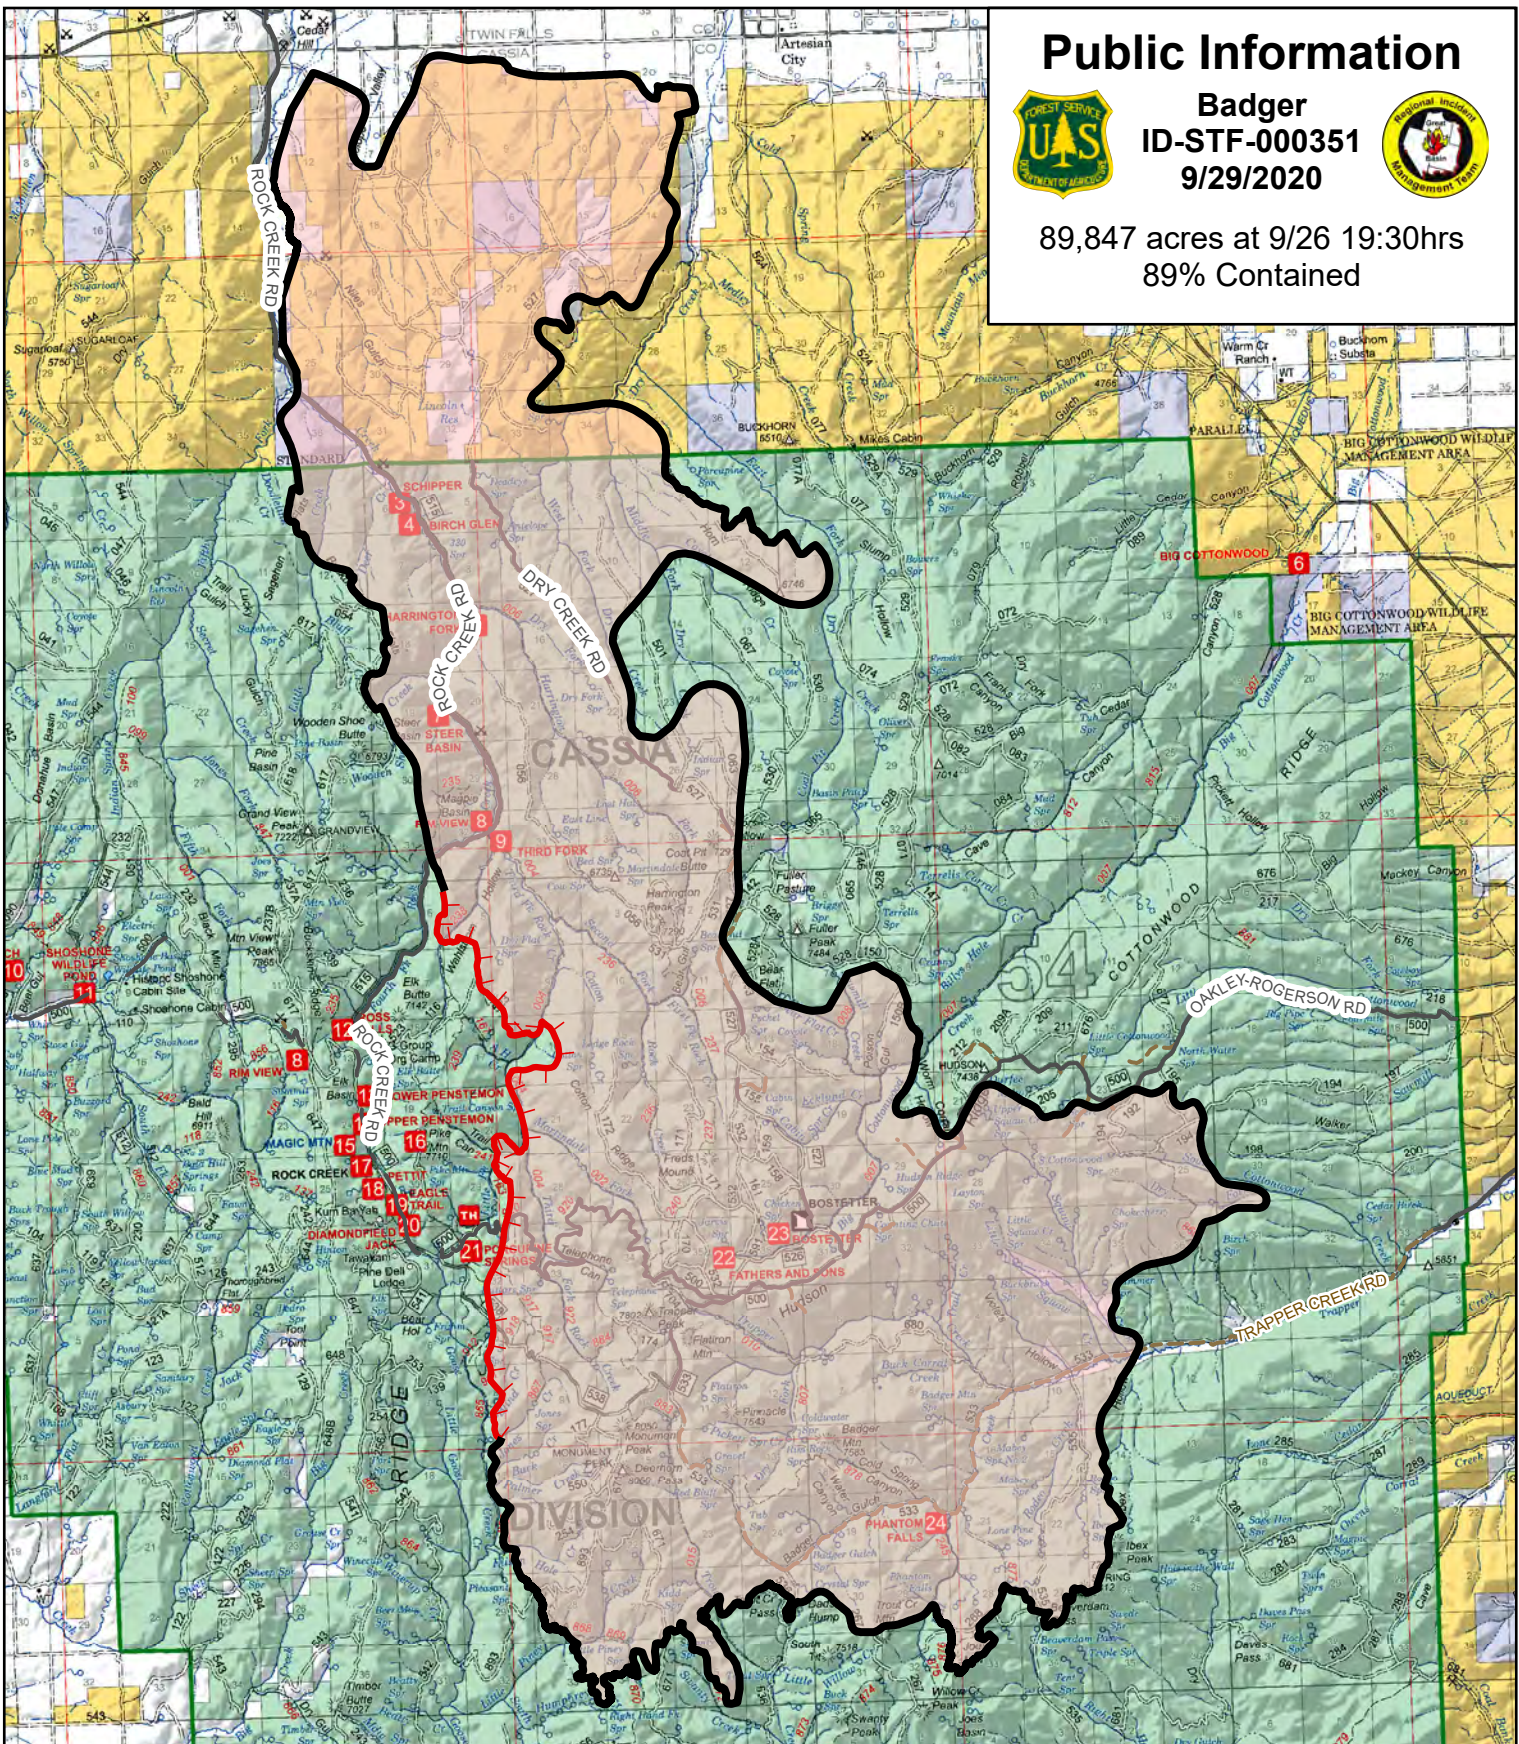

# Public Information

Badger  
ID-STF-000351  
9/29/2020

89,847 acres at 9/26 19:30hrs  
89% Contained

Uncontrolled Fire Edge Wildfire Daily Fire Perimeter  
 Contained Line

Miles

Badger Fire InciWeb

Twin Falls

9/28/2020 2131  
Acres from GPS/IR  
North American 1983 Datum. LatLong Grid