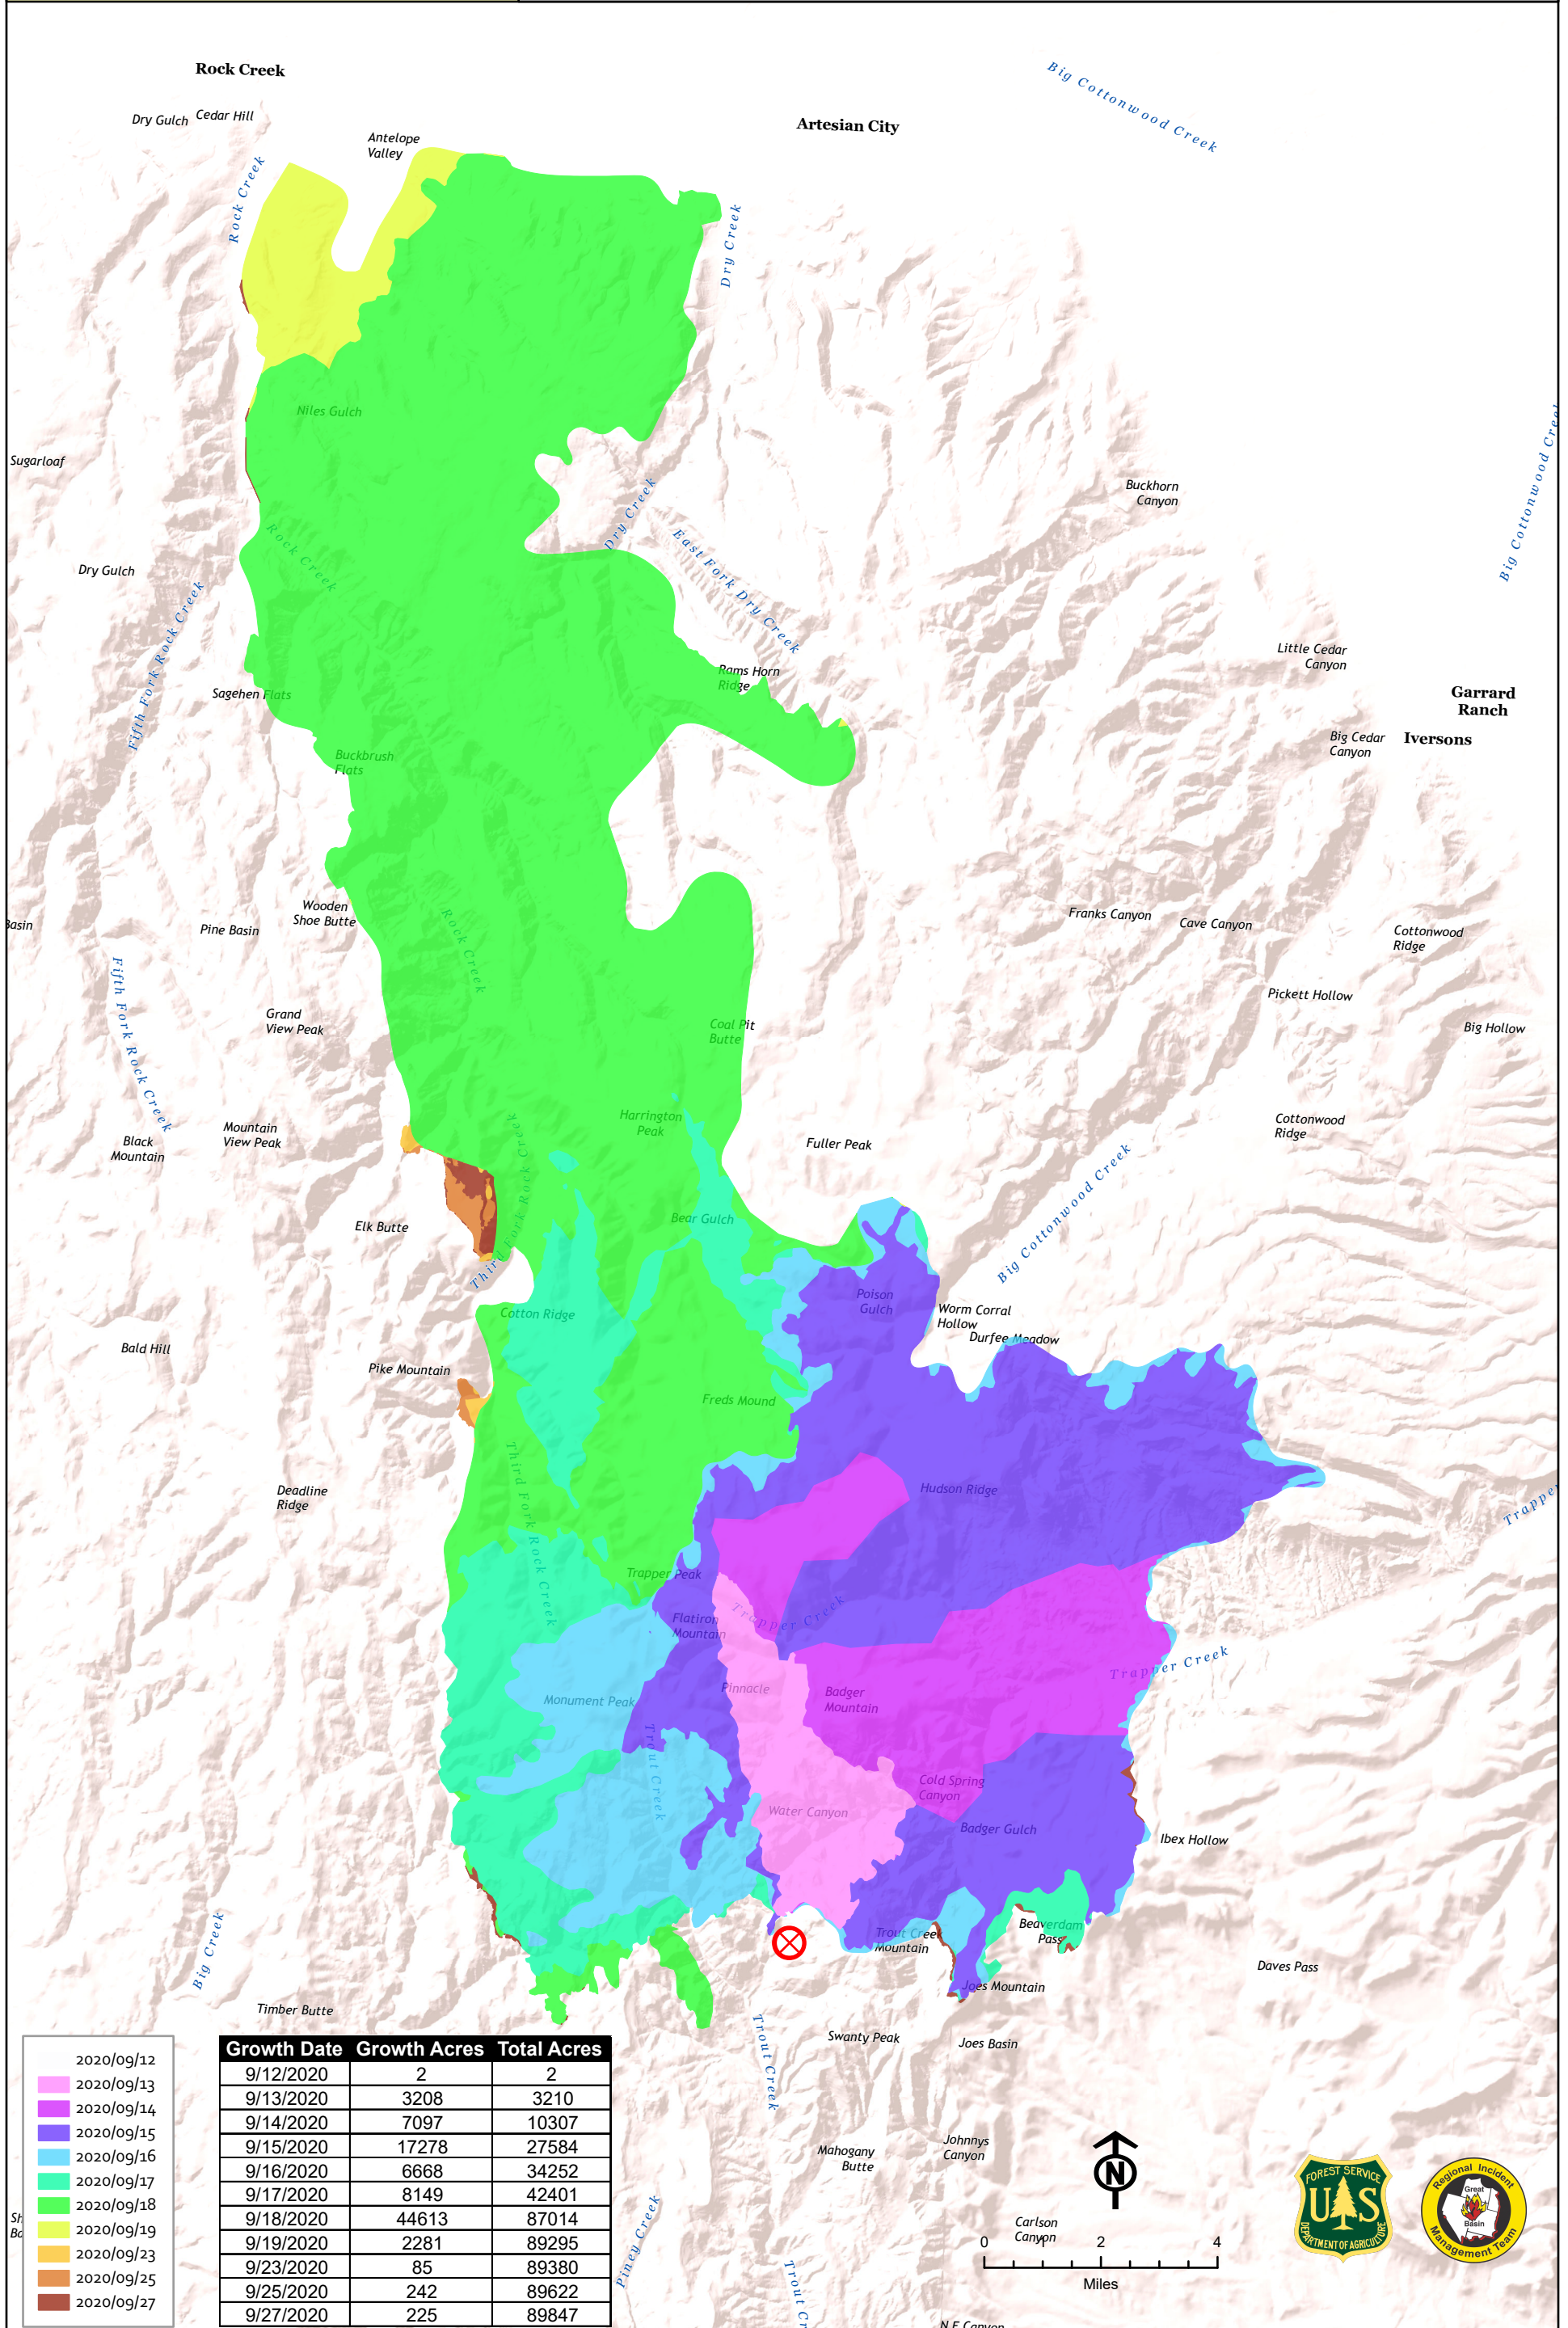

PROGRESSION

BADGER / ID-STF-000351

09/29/2020

2020/09/12
2020/09/13
2020/09/14
2020/09/15
2020/09/16
2020/09/17
2020/09/18
2020/09/19
2020/09/23
2020/09/25
2020/09/27

Growth Date	Growth Acres	Total Acres
9/12/2020	2	2
9/13/2020	3208	3210
9/14/2020	7097	10307
9/15/2020	17278	27584
9/16/2020	6668	34252
9/17/2020	8149	42401
9/18/2020	44613	87014
9/19/2020	2281	89295
9/23/2020	85	89380
9/25/2020	242	89622
9/27/2020	225	89847