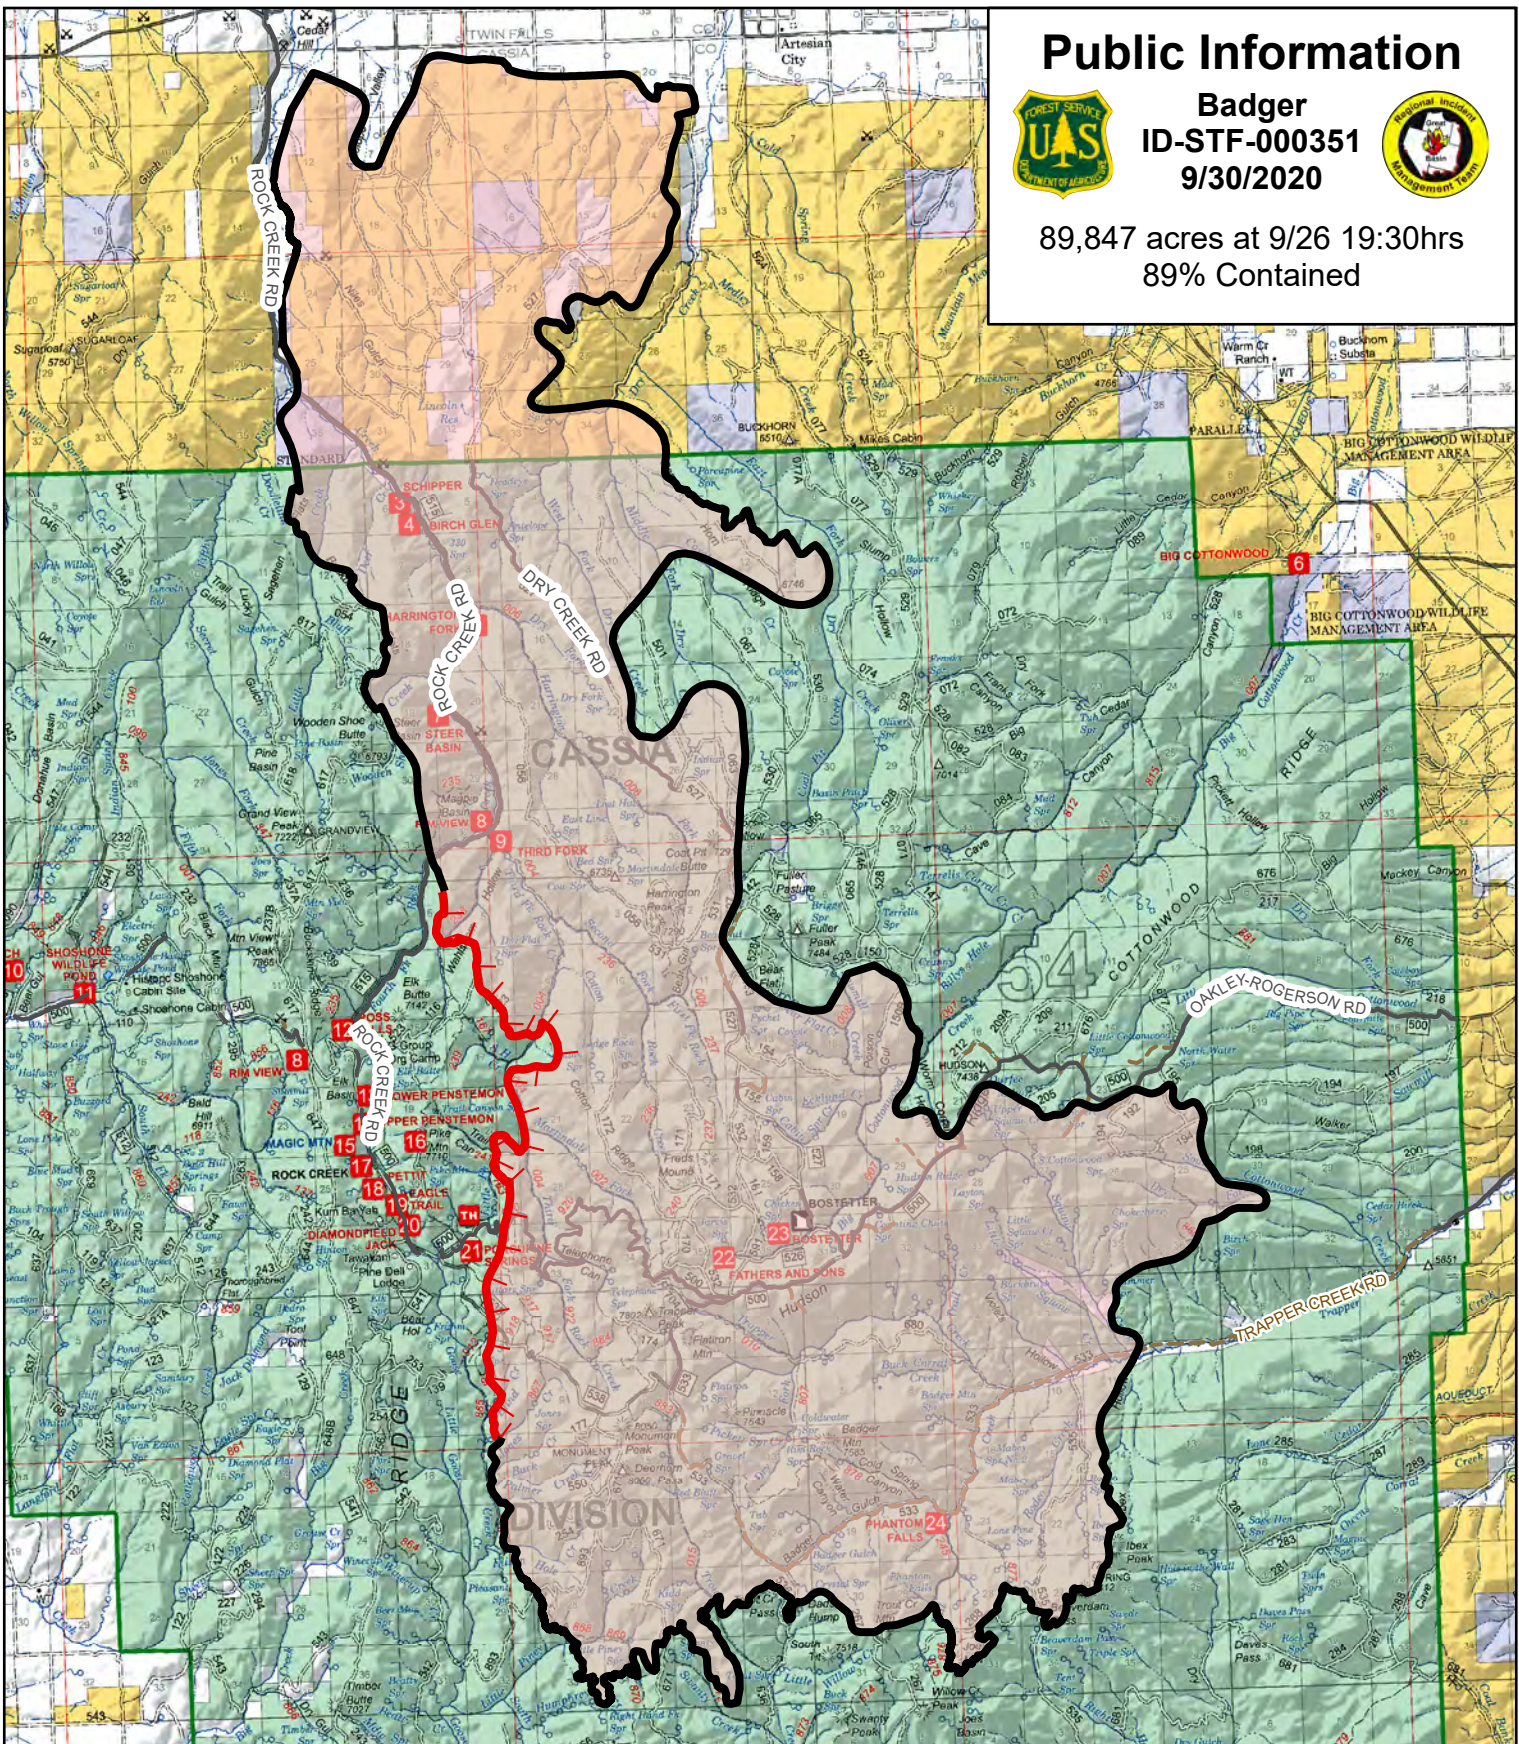

Public Information

Badger
ID-STF-000351
9/30/2020

89,847 acres at 9/26 19:30hrs
89% Contained

Uncontrolled Fire Edge Wildfire Daily Fire Perimeter
 Contained Line

Miles

Badger Fire InciWeb

Twin Falls

9/29/2020 2125
Acres from GPS/IR
North American 1983 Datum. Lat/Long Grid